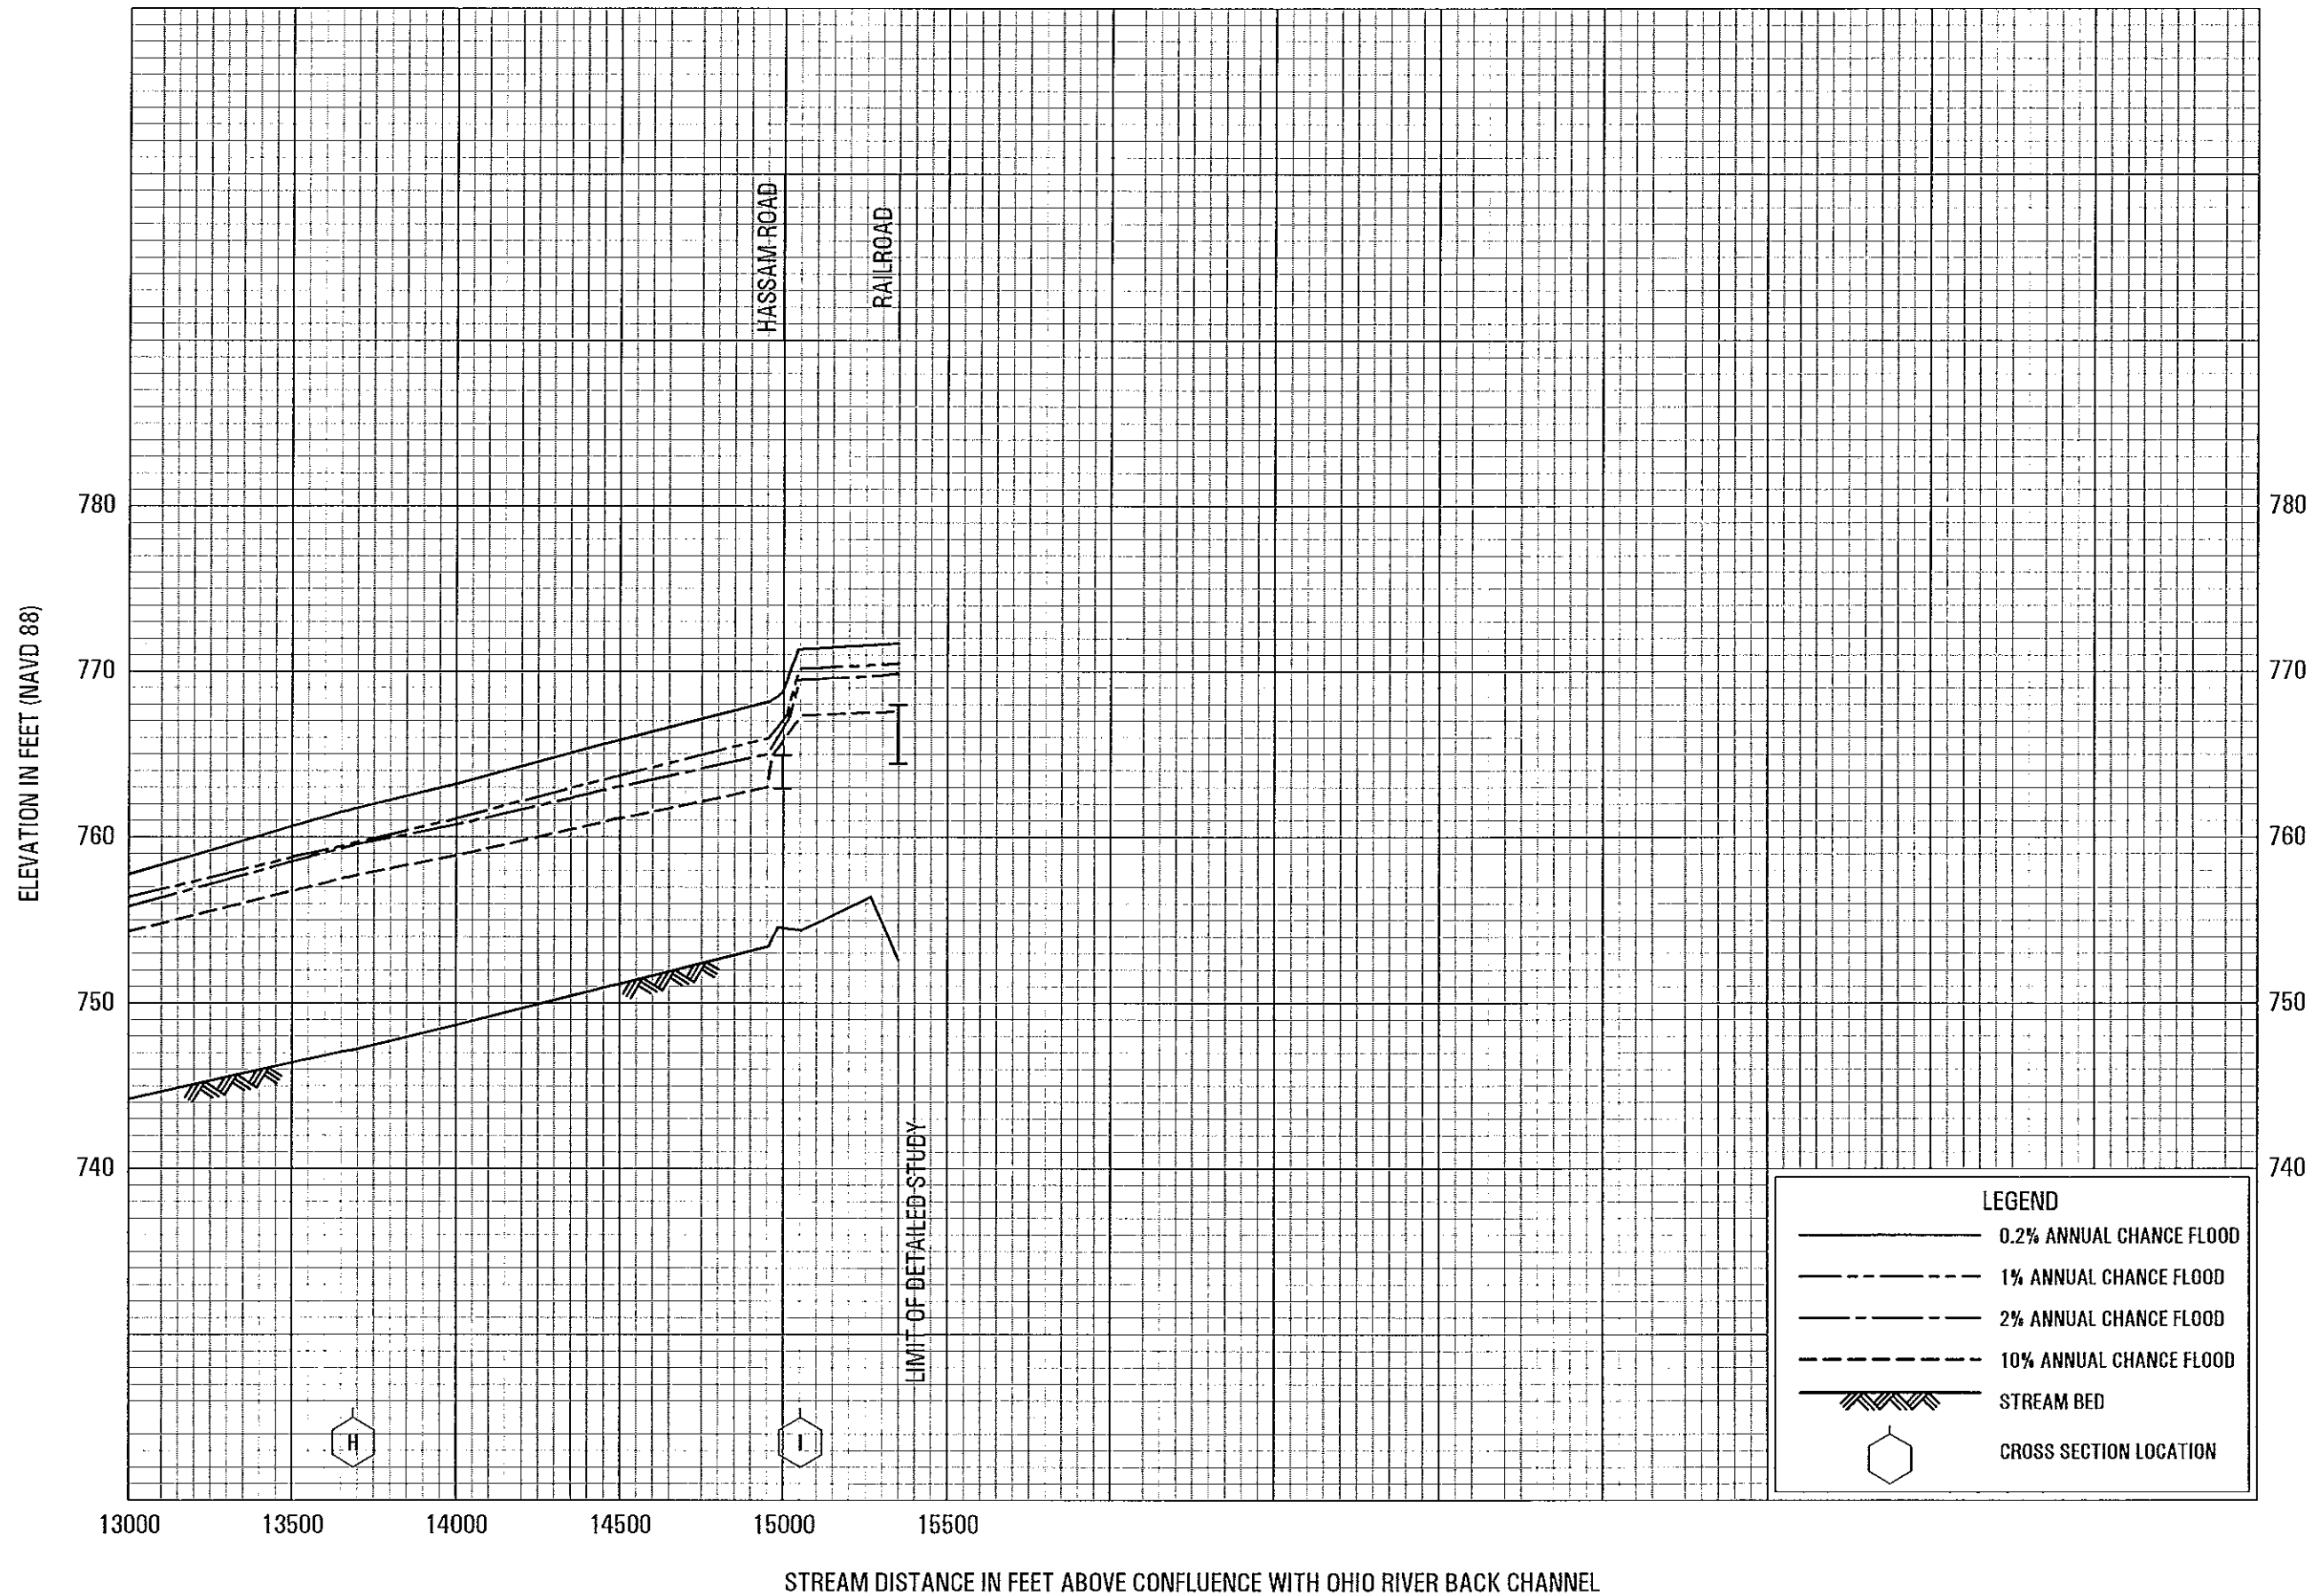

FLOOD PROFILES

MONTOUR RUN

FEDERAL EMERGENCY MANAGEMENT AGENCY
ALLEGHENY COUNTY, PA
ALL JURISDICTIONS