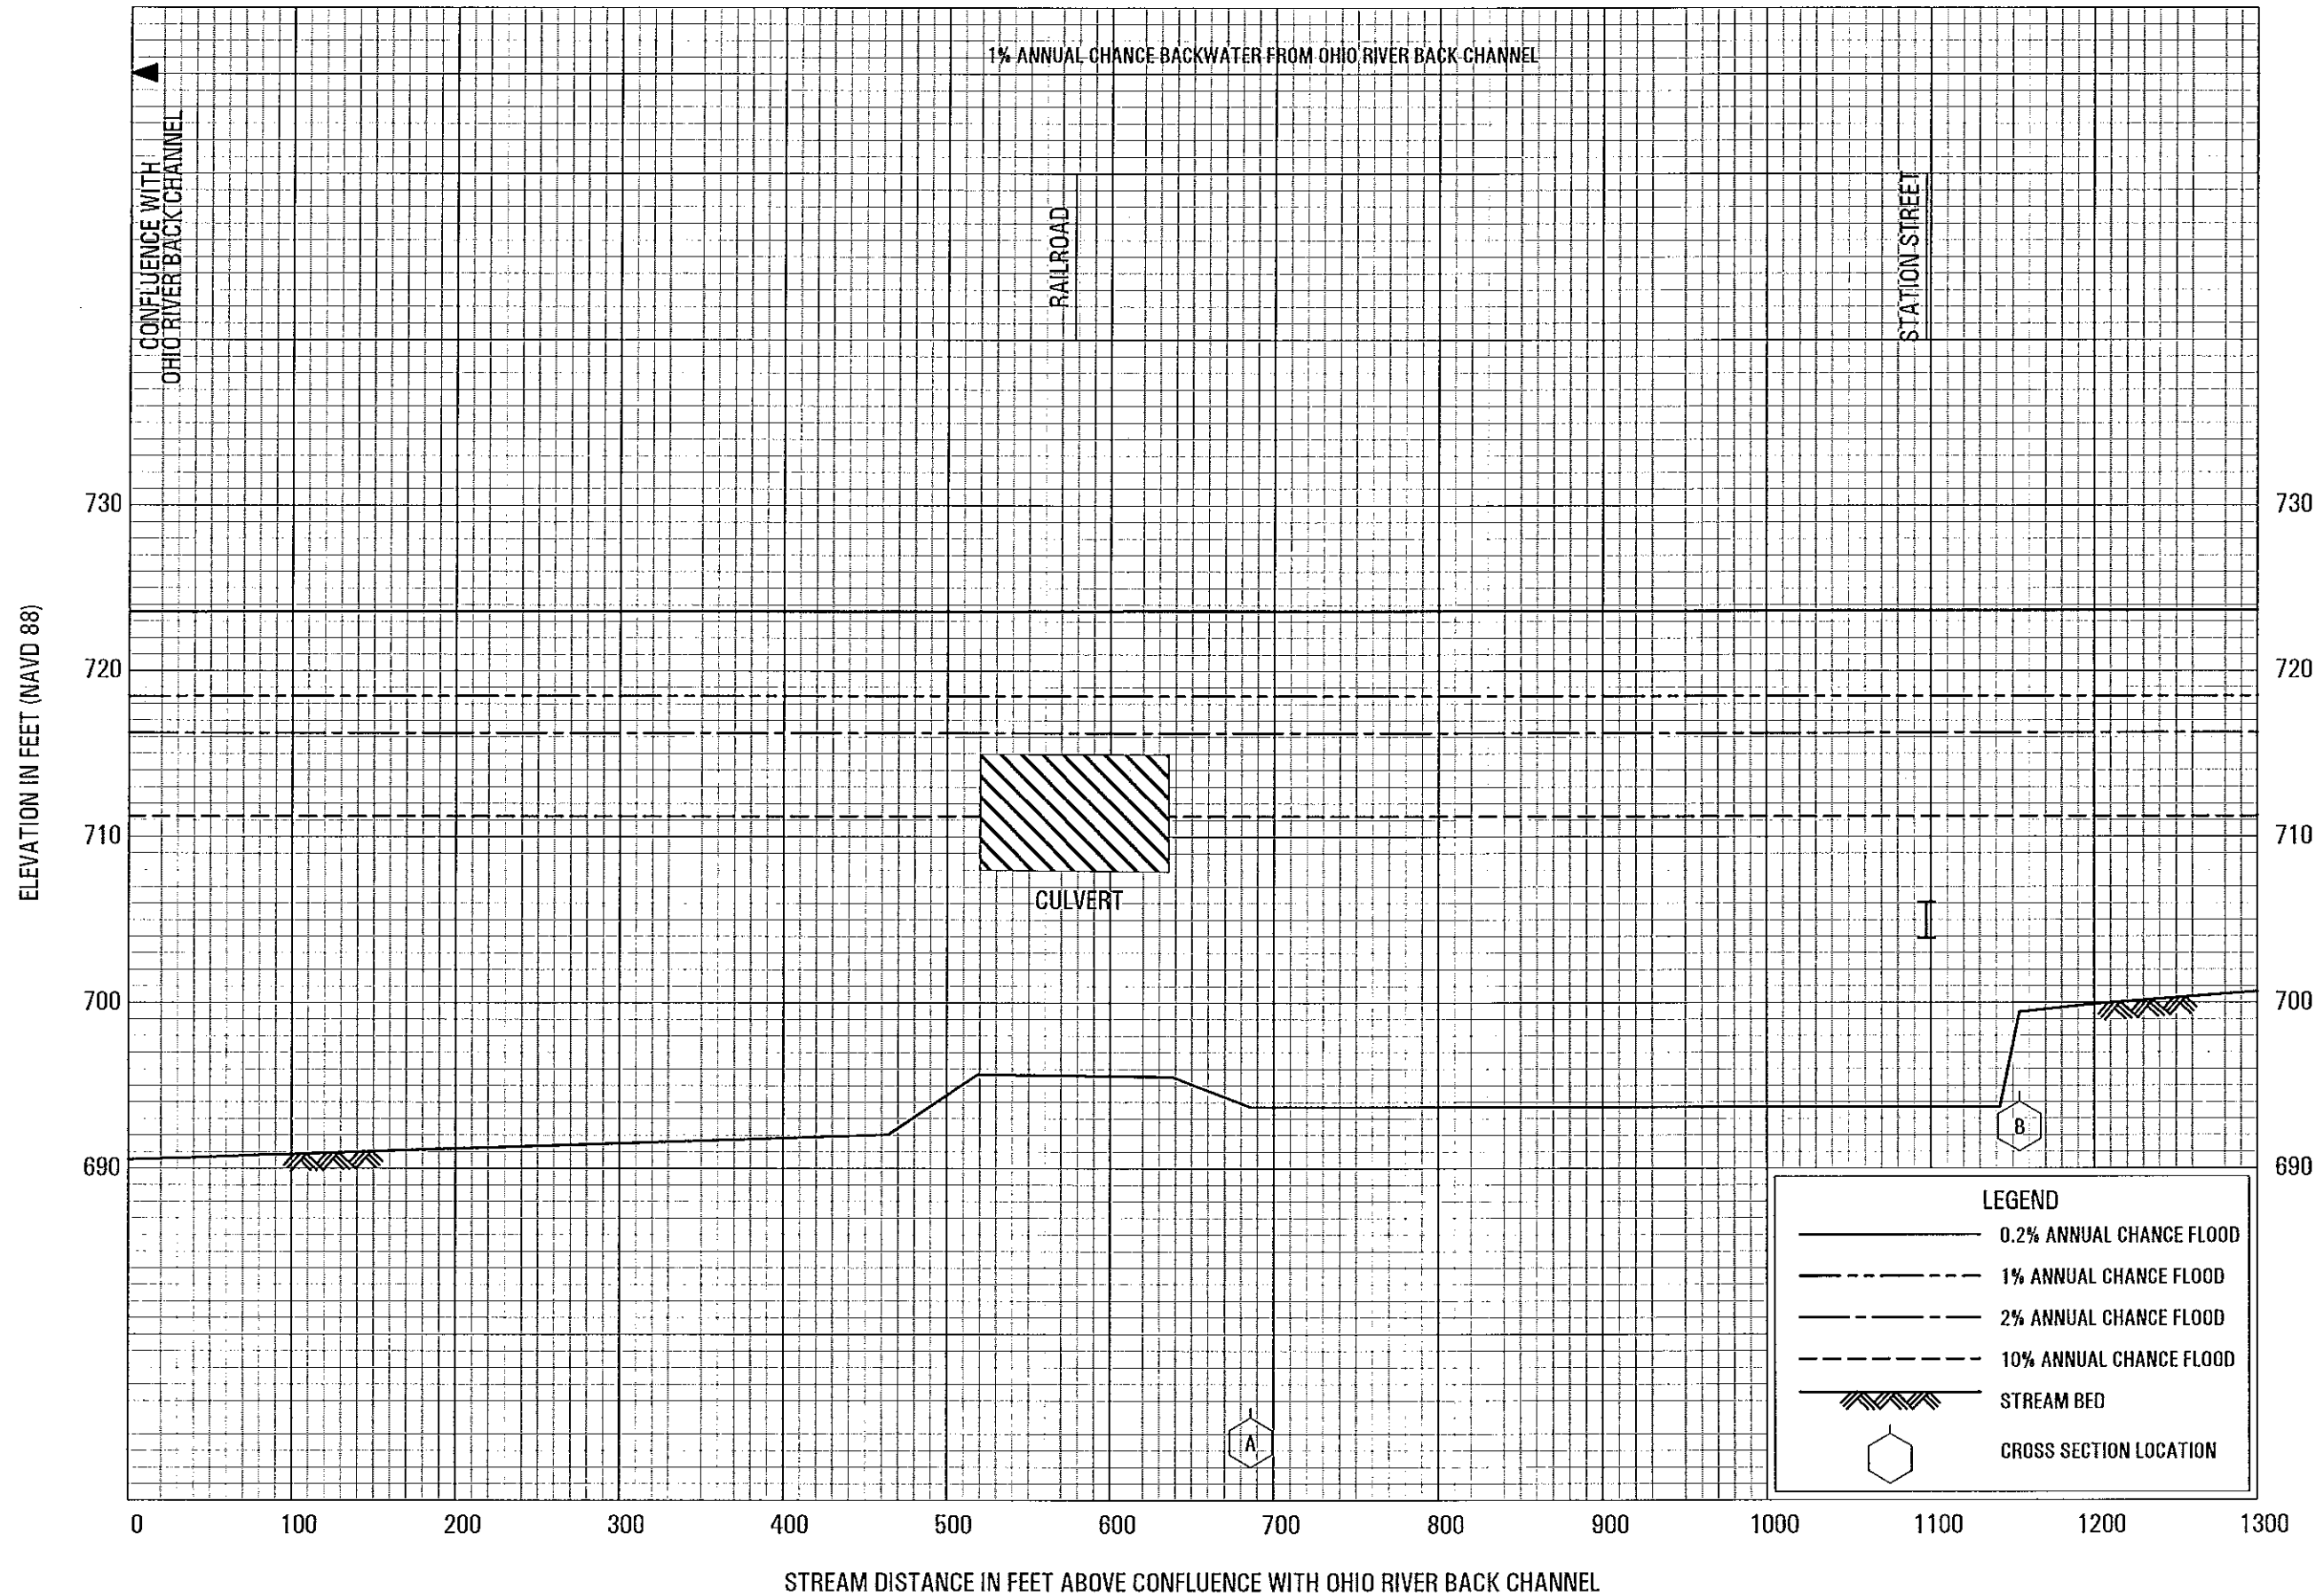

FLOOD PROFILES

MOON RUN

FEDERAL EMERGENCY MANAGEMENT AGENCY
ALLEGHENY COUNTY, PA
ALL JURISDICTIONS