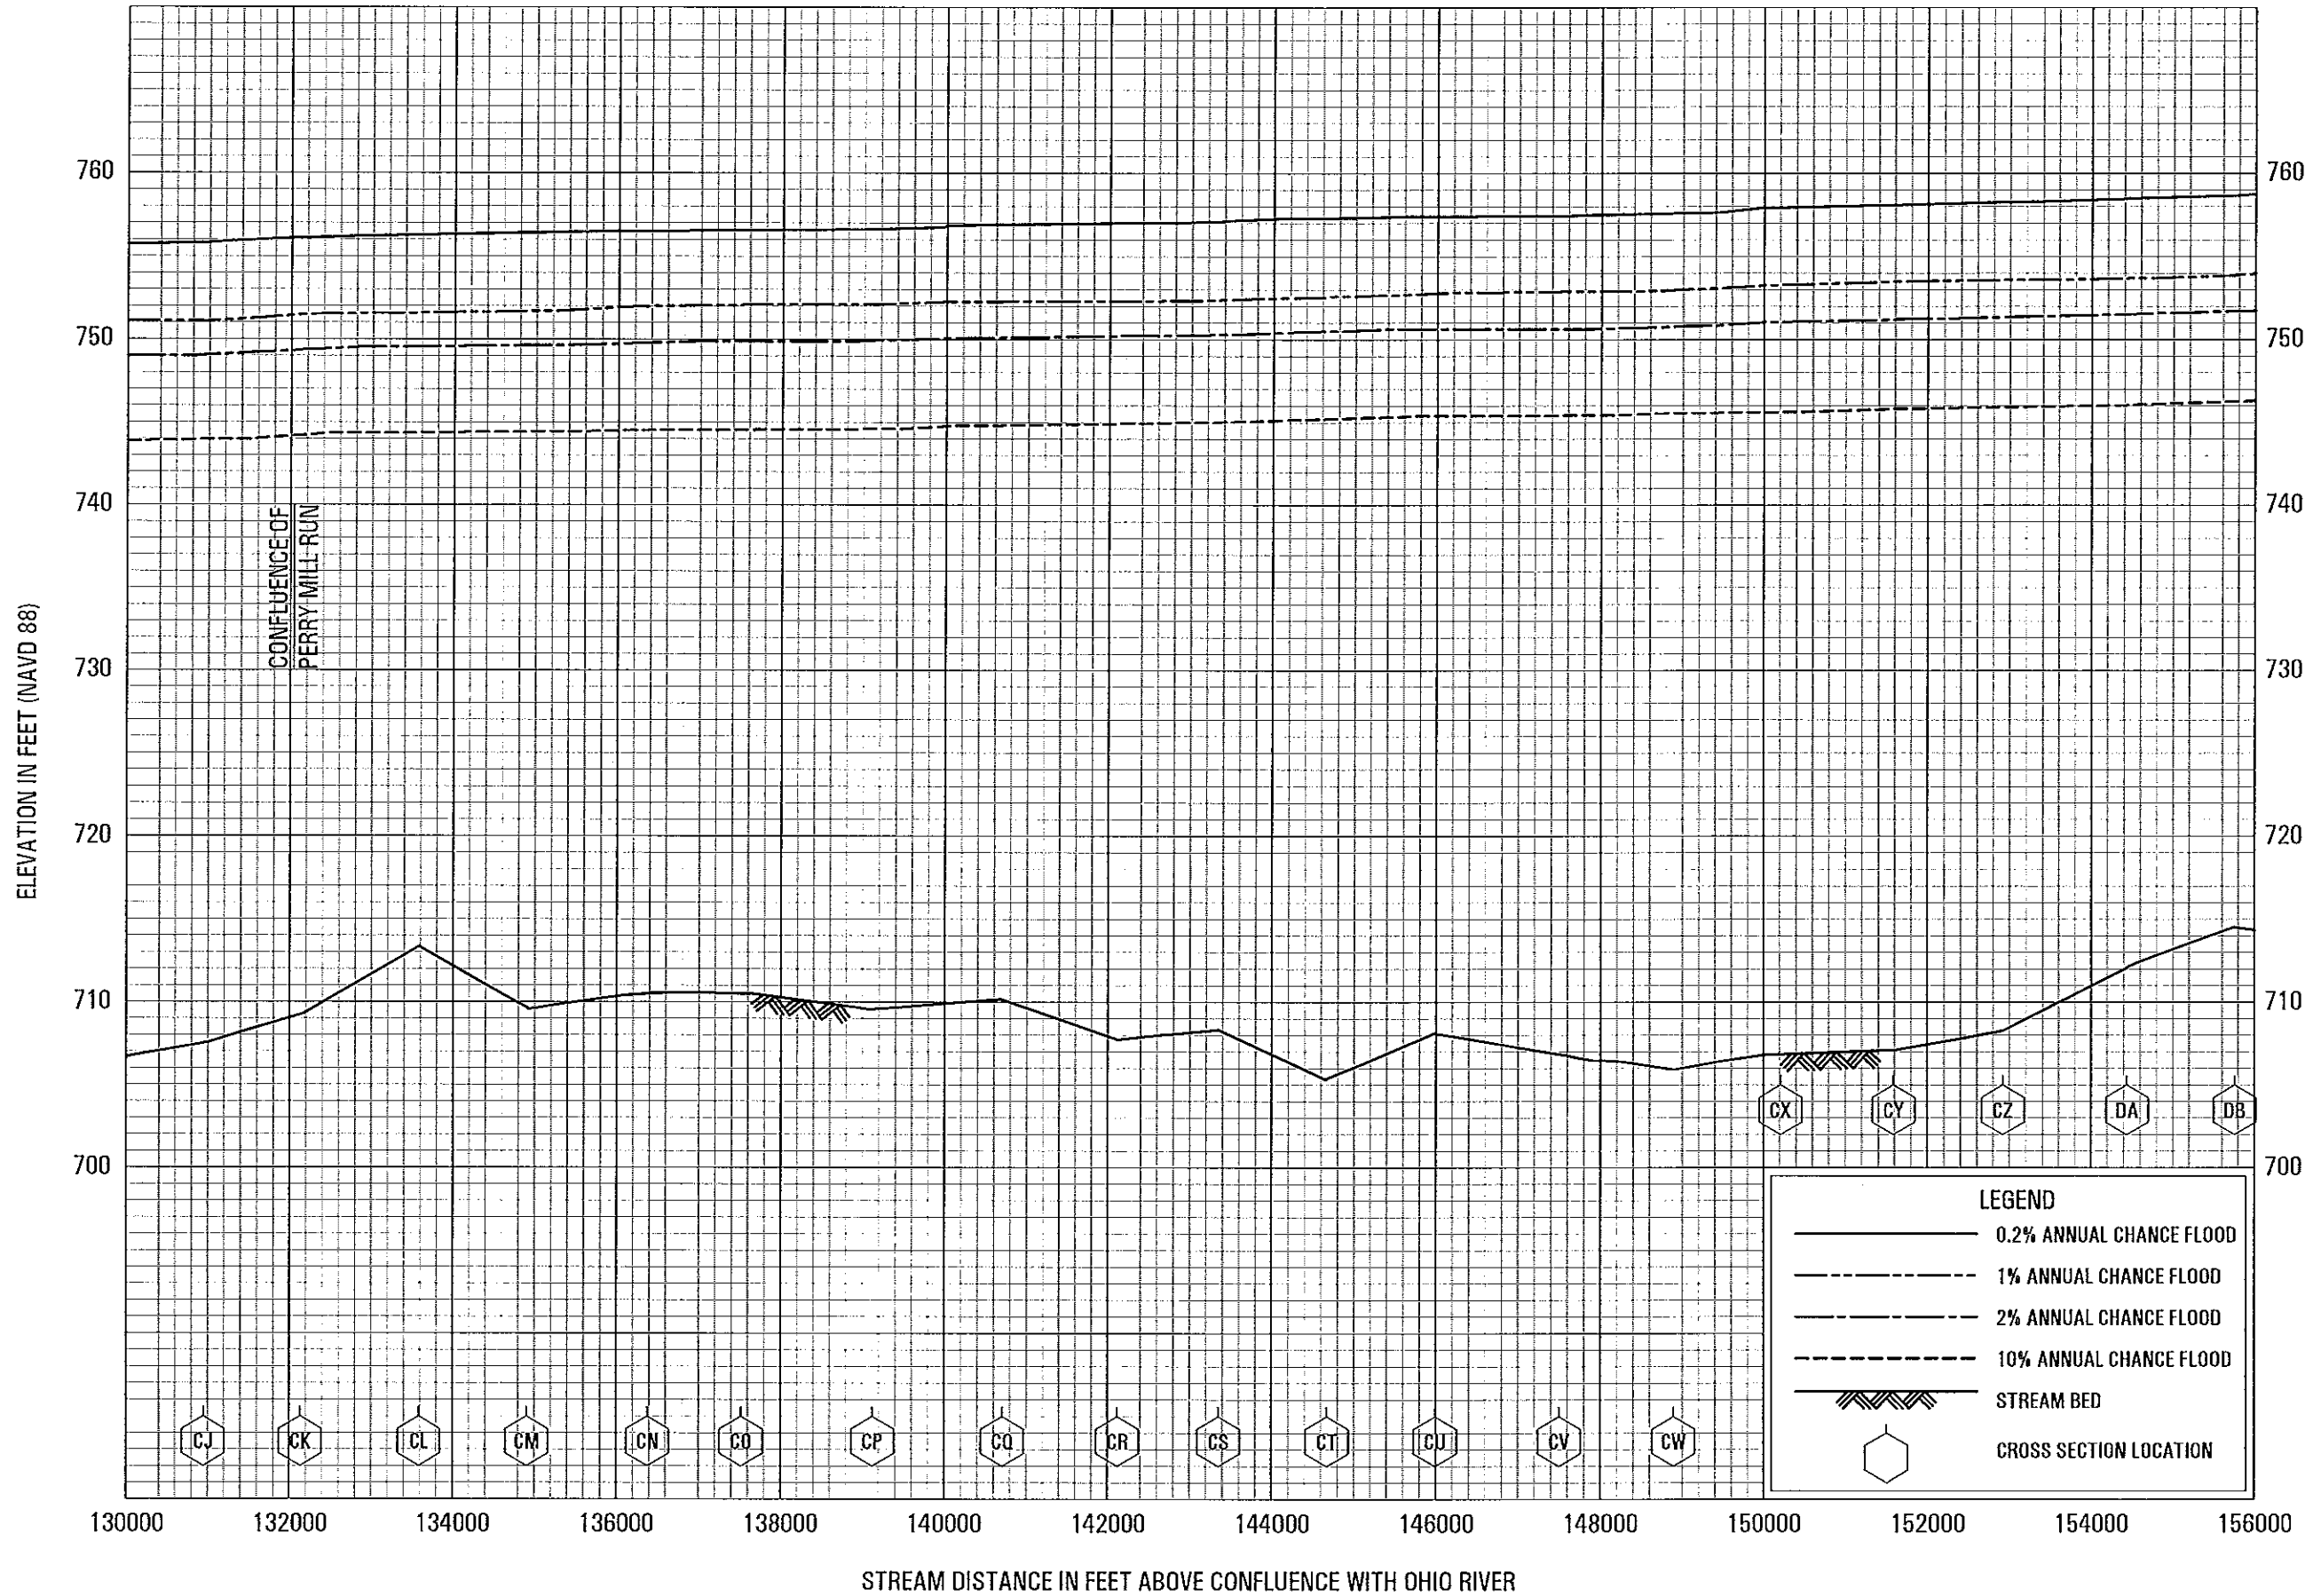

FLOOD PROFILES
MONONGAHELA RIVER

FEDERAL EMERGENCY MANAGEMENT AGENCY
ALLEGHENY COUNTY, PA
ALL JURISDICTIONS