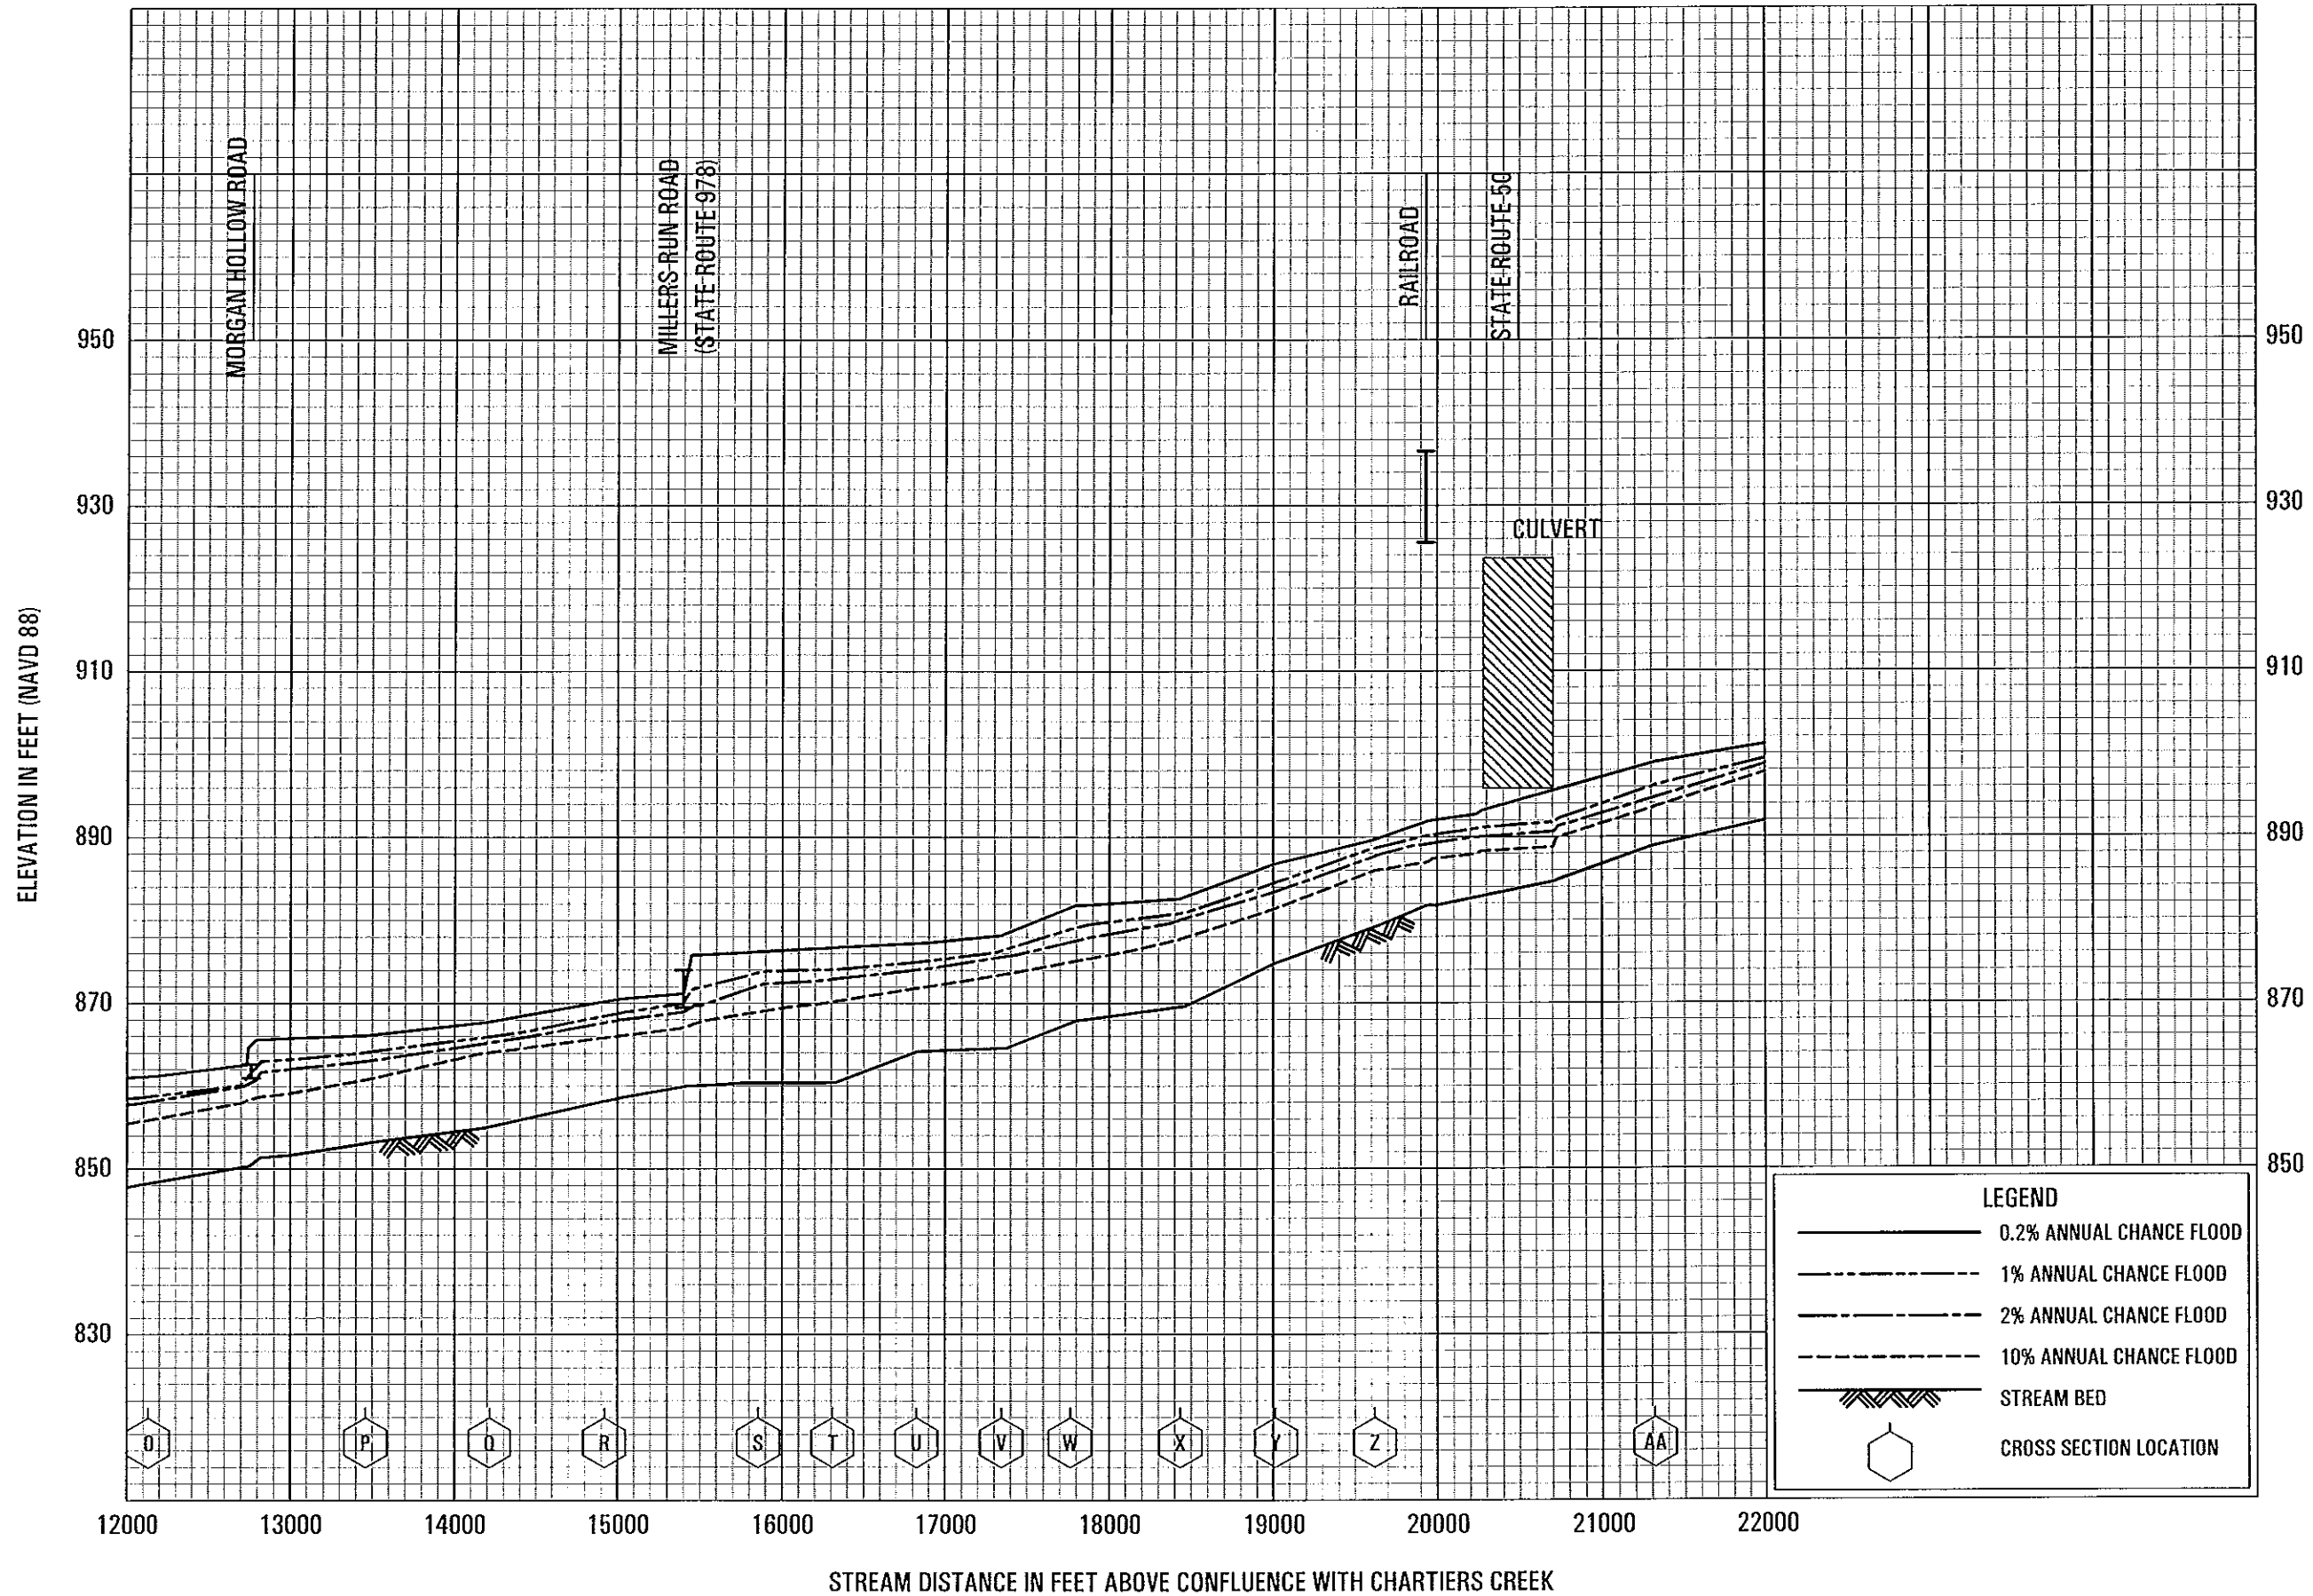

FLOOD PROFILES
MILLERS RUN

FEDERAL EMERGENCY MANAGEMENT AGENCY
ALLEGHENY COUNTY, PA
ALL JURISDICTIONS

FLOOD PROFILES

MILLERS RUN

FEDERAL EMERGENCY MANAGEMENT AGENCY
ALLEGHENY COUNTY, PA
 ALL JURISDICTIONS

FLOOD PROFILES

MILLERS RUN

FEDERAL EMERGENCY MANAGEMENT AGENCY
ALLEGHENY COUNTY, PA
 ALL JURISDICTIONS

FLOOD PROFILES
MONONGAHELA RIVER

FEDERAL EMERGENCY MANAGEMENT AGENCY
ALLEGHENY COUNTY, PA
ALL JURISDICTIONS