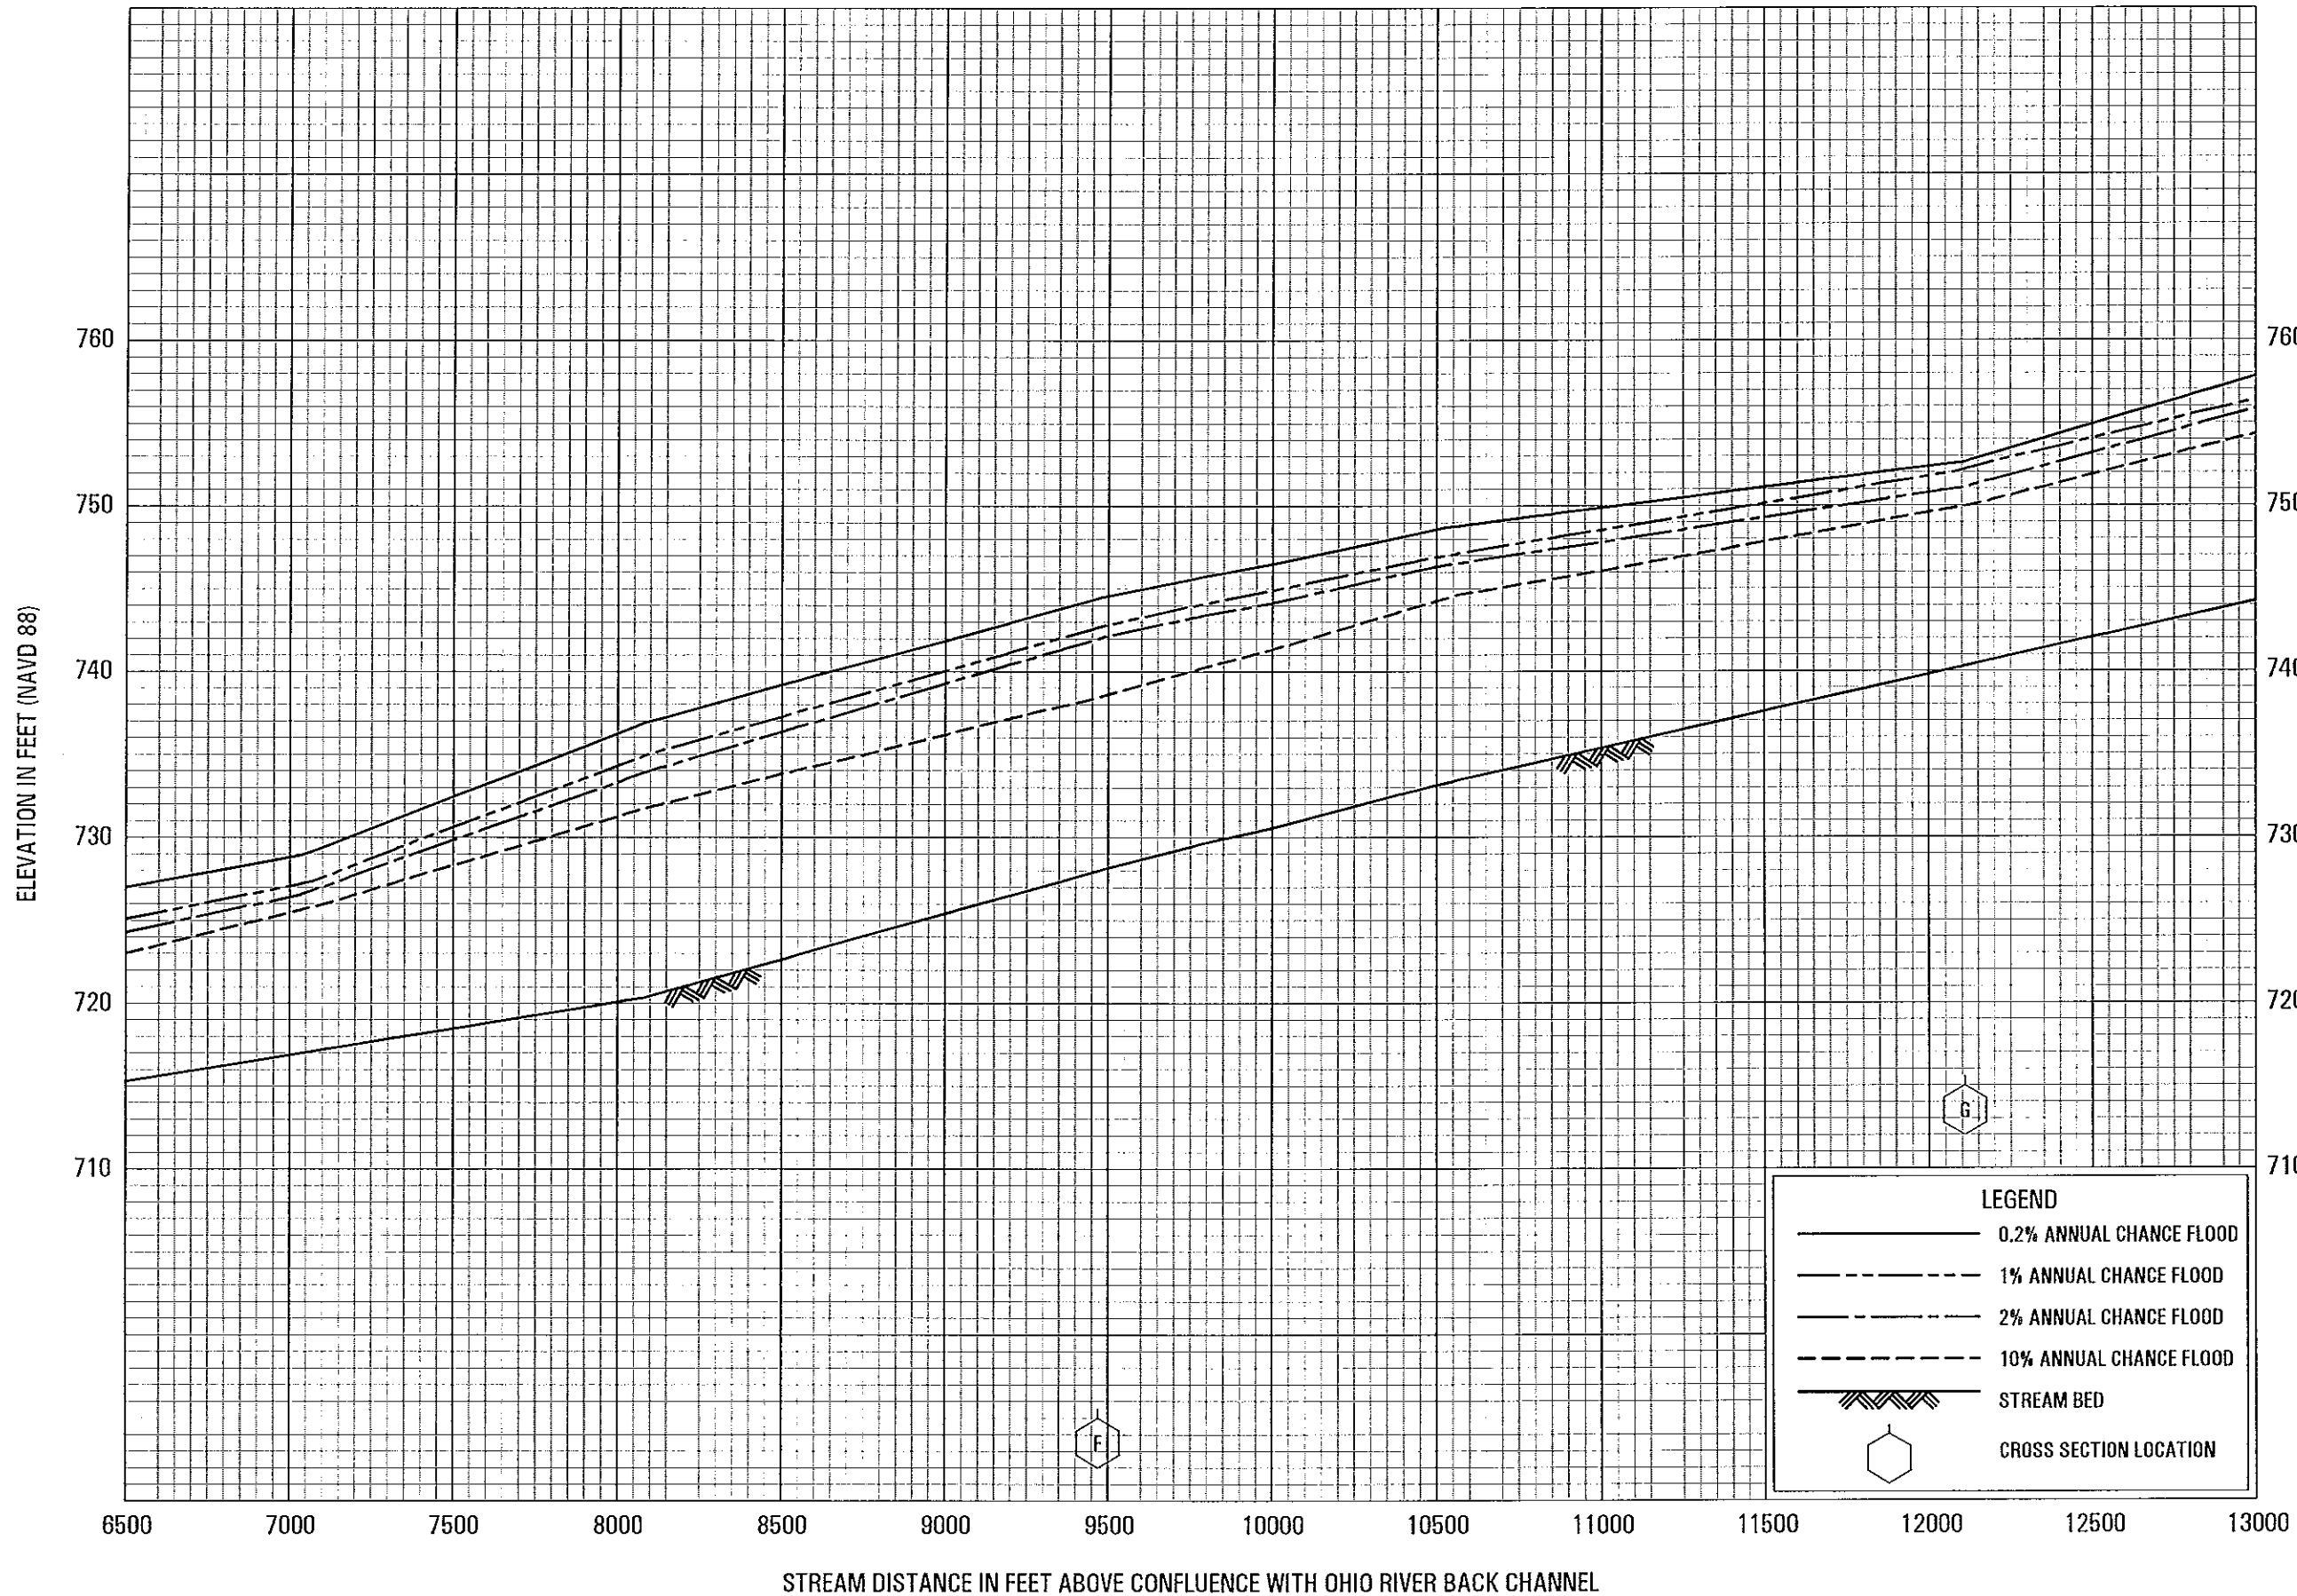

FLOOD PROFILES
MONTOUR RUN

FEDERAL EMERGENCY MANAGEMENT AGENCY
ALLEGHENY COUNTY, PA
ALL JURISDICTIONS

199P