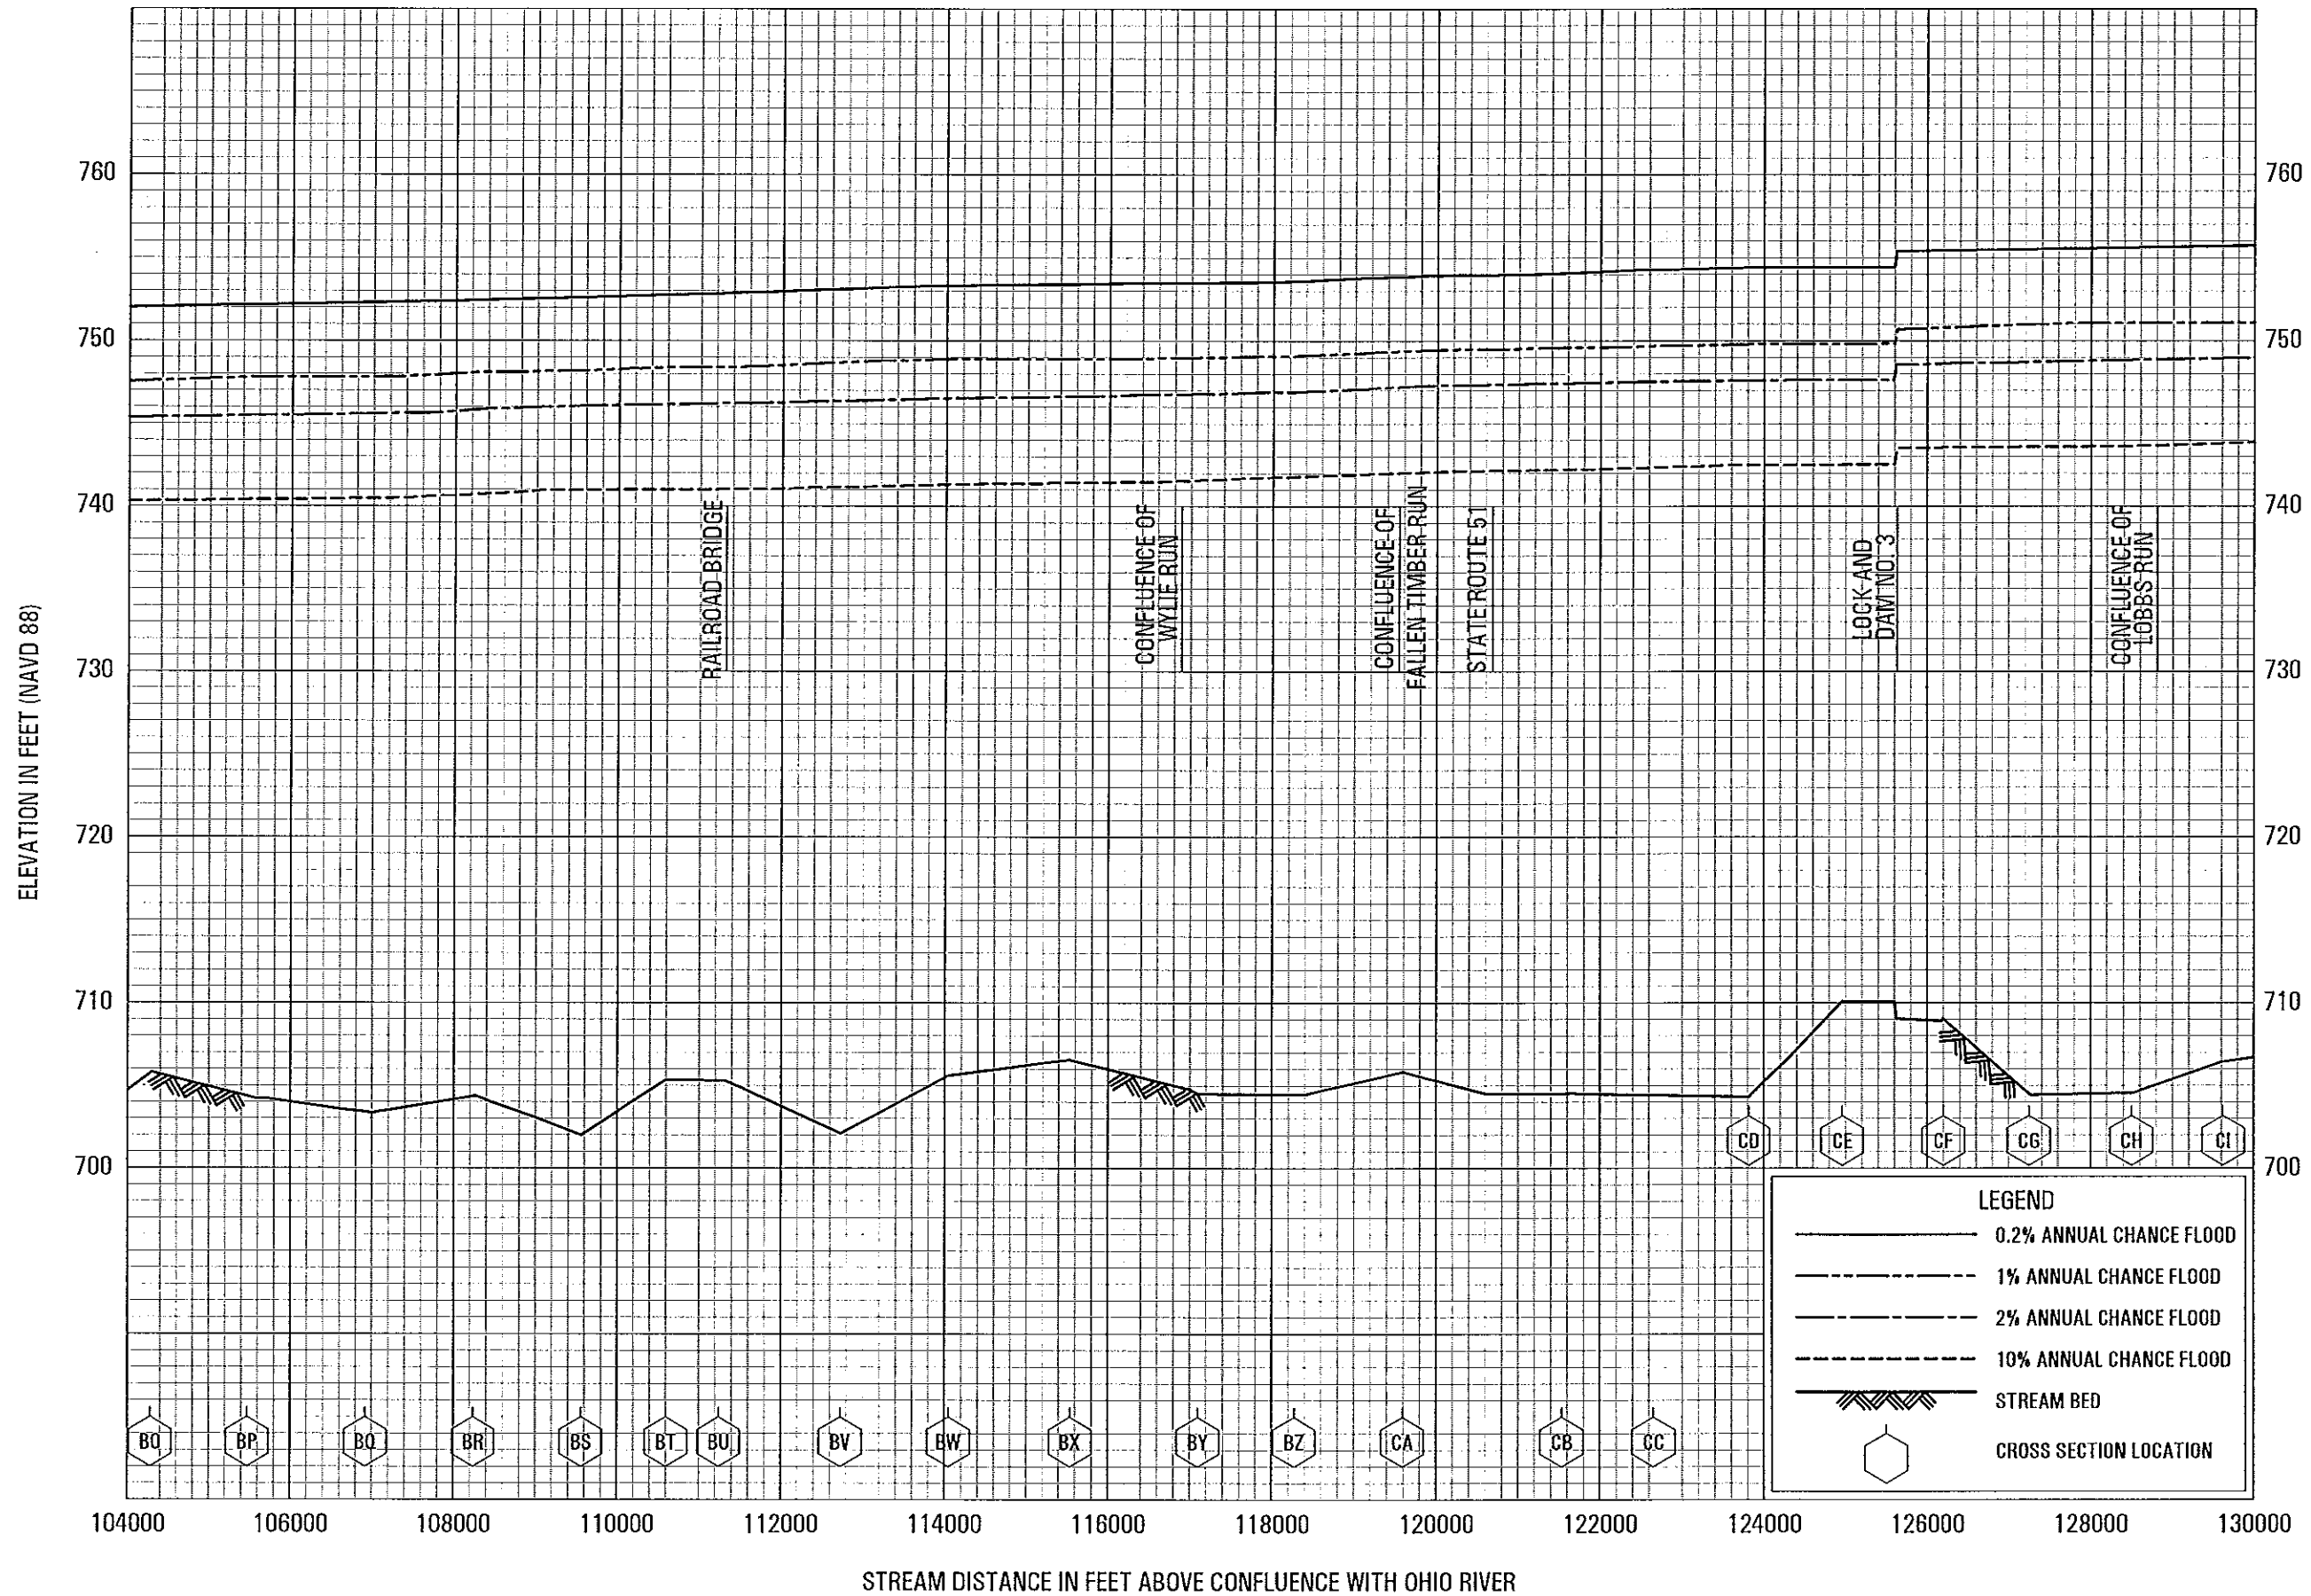

FLOOD PROFILES
MONONGAHELA RIVER

FEDERAL EMERGENCY MANAGEMENT AGENCY
ALLEGHENY COUNTY, PA
ALL JURISDICTIONS