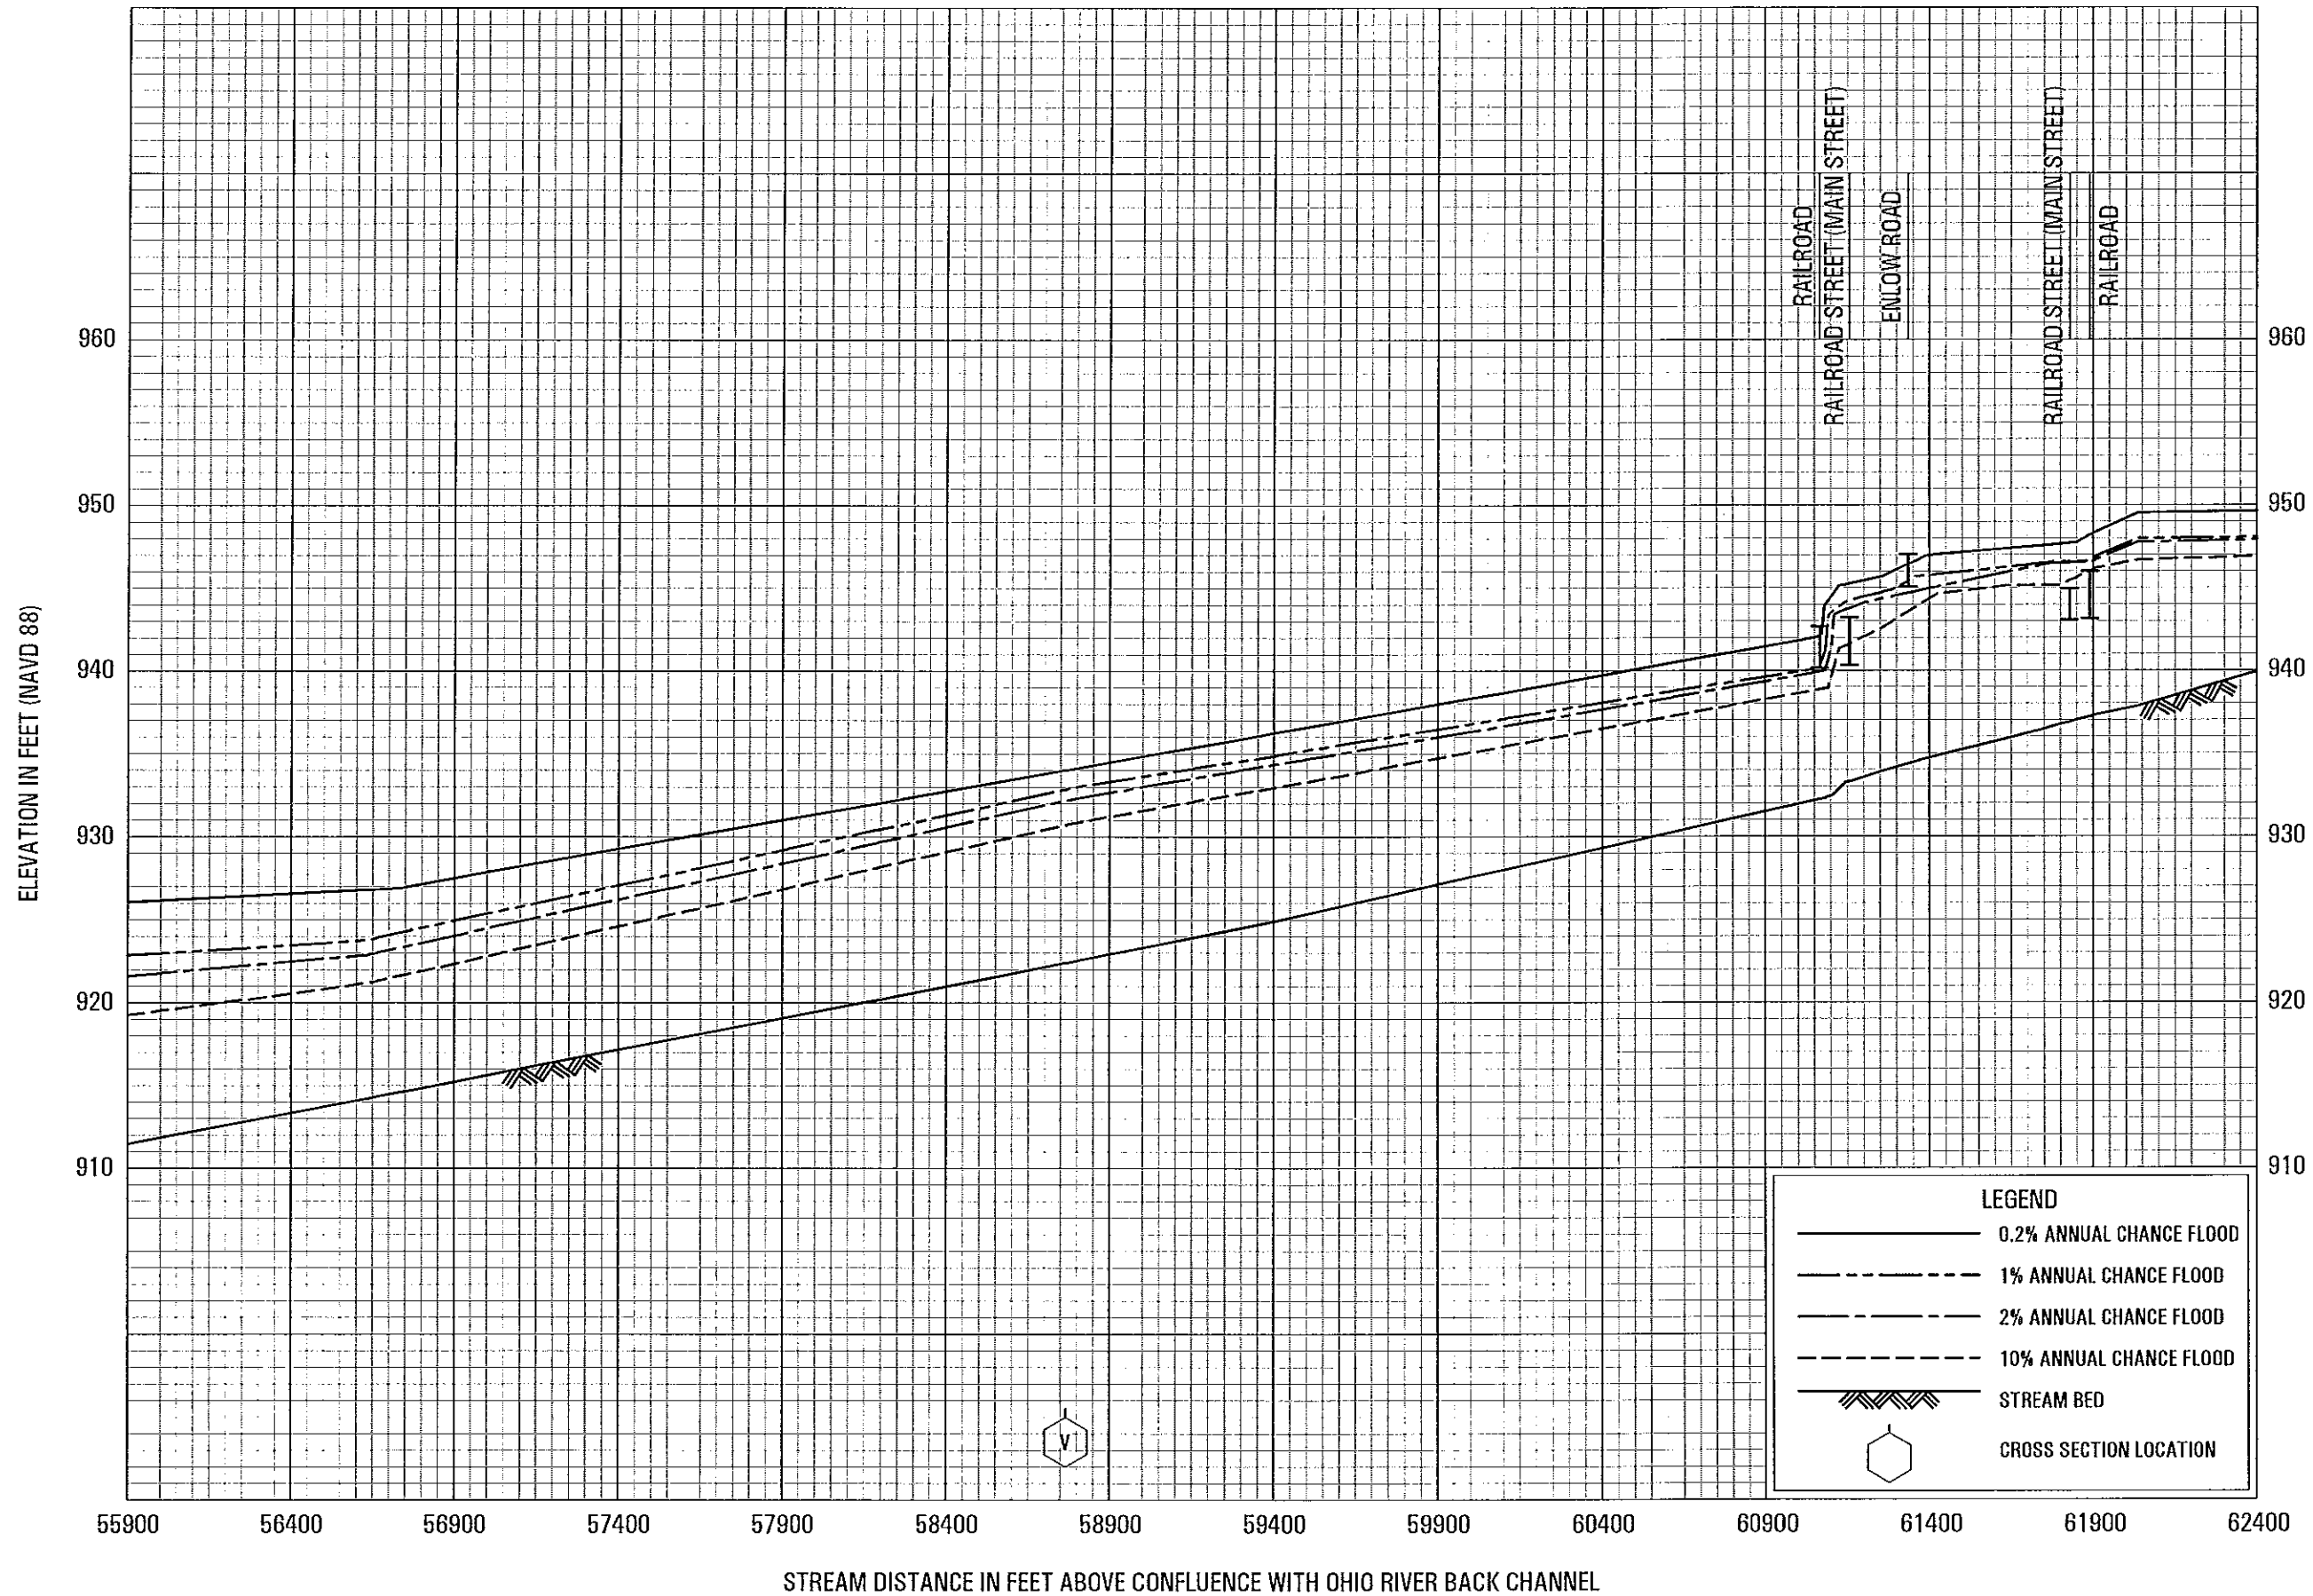

FLOOD PROFILES

MONTOUR RUN

FEDERAL EMERGENCY MANAGEMENT AGENCY
ALLEGHENY COUNTY, PA
ALL JURISDICTIONS