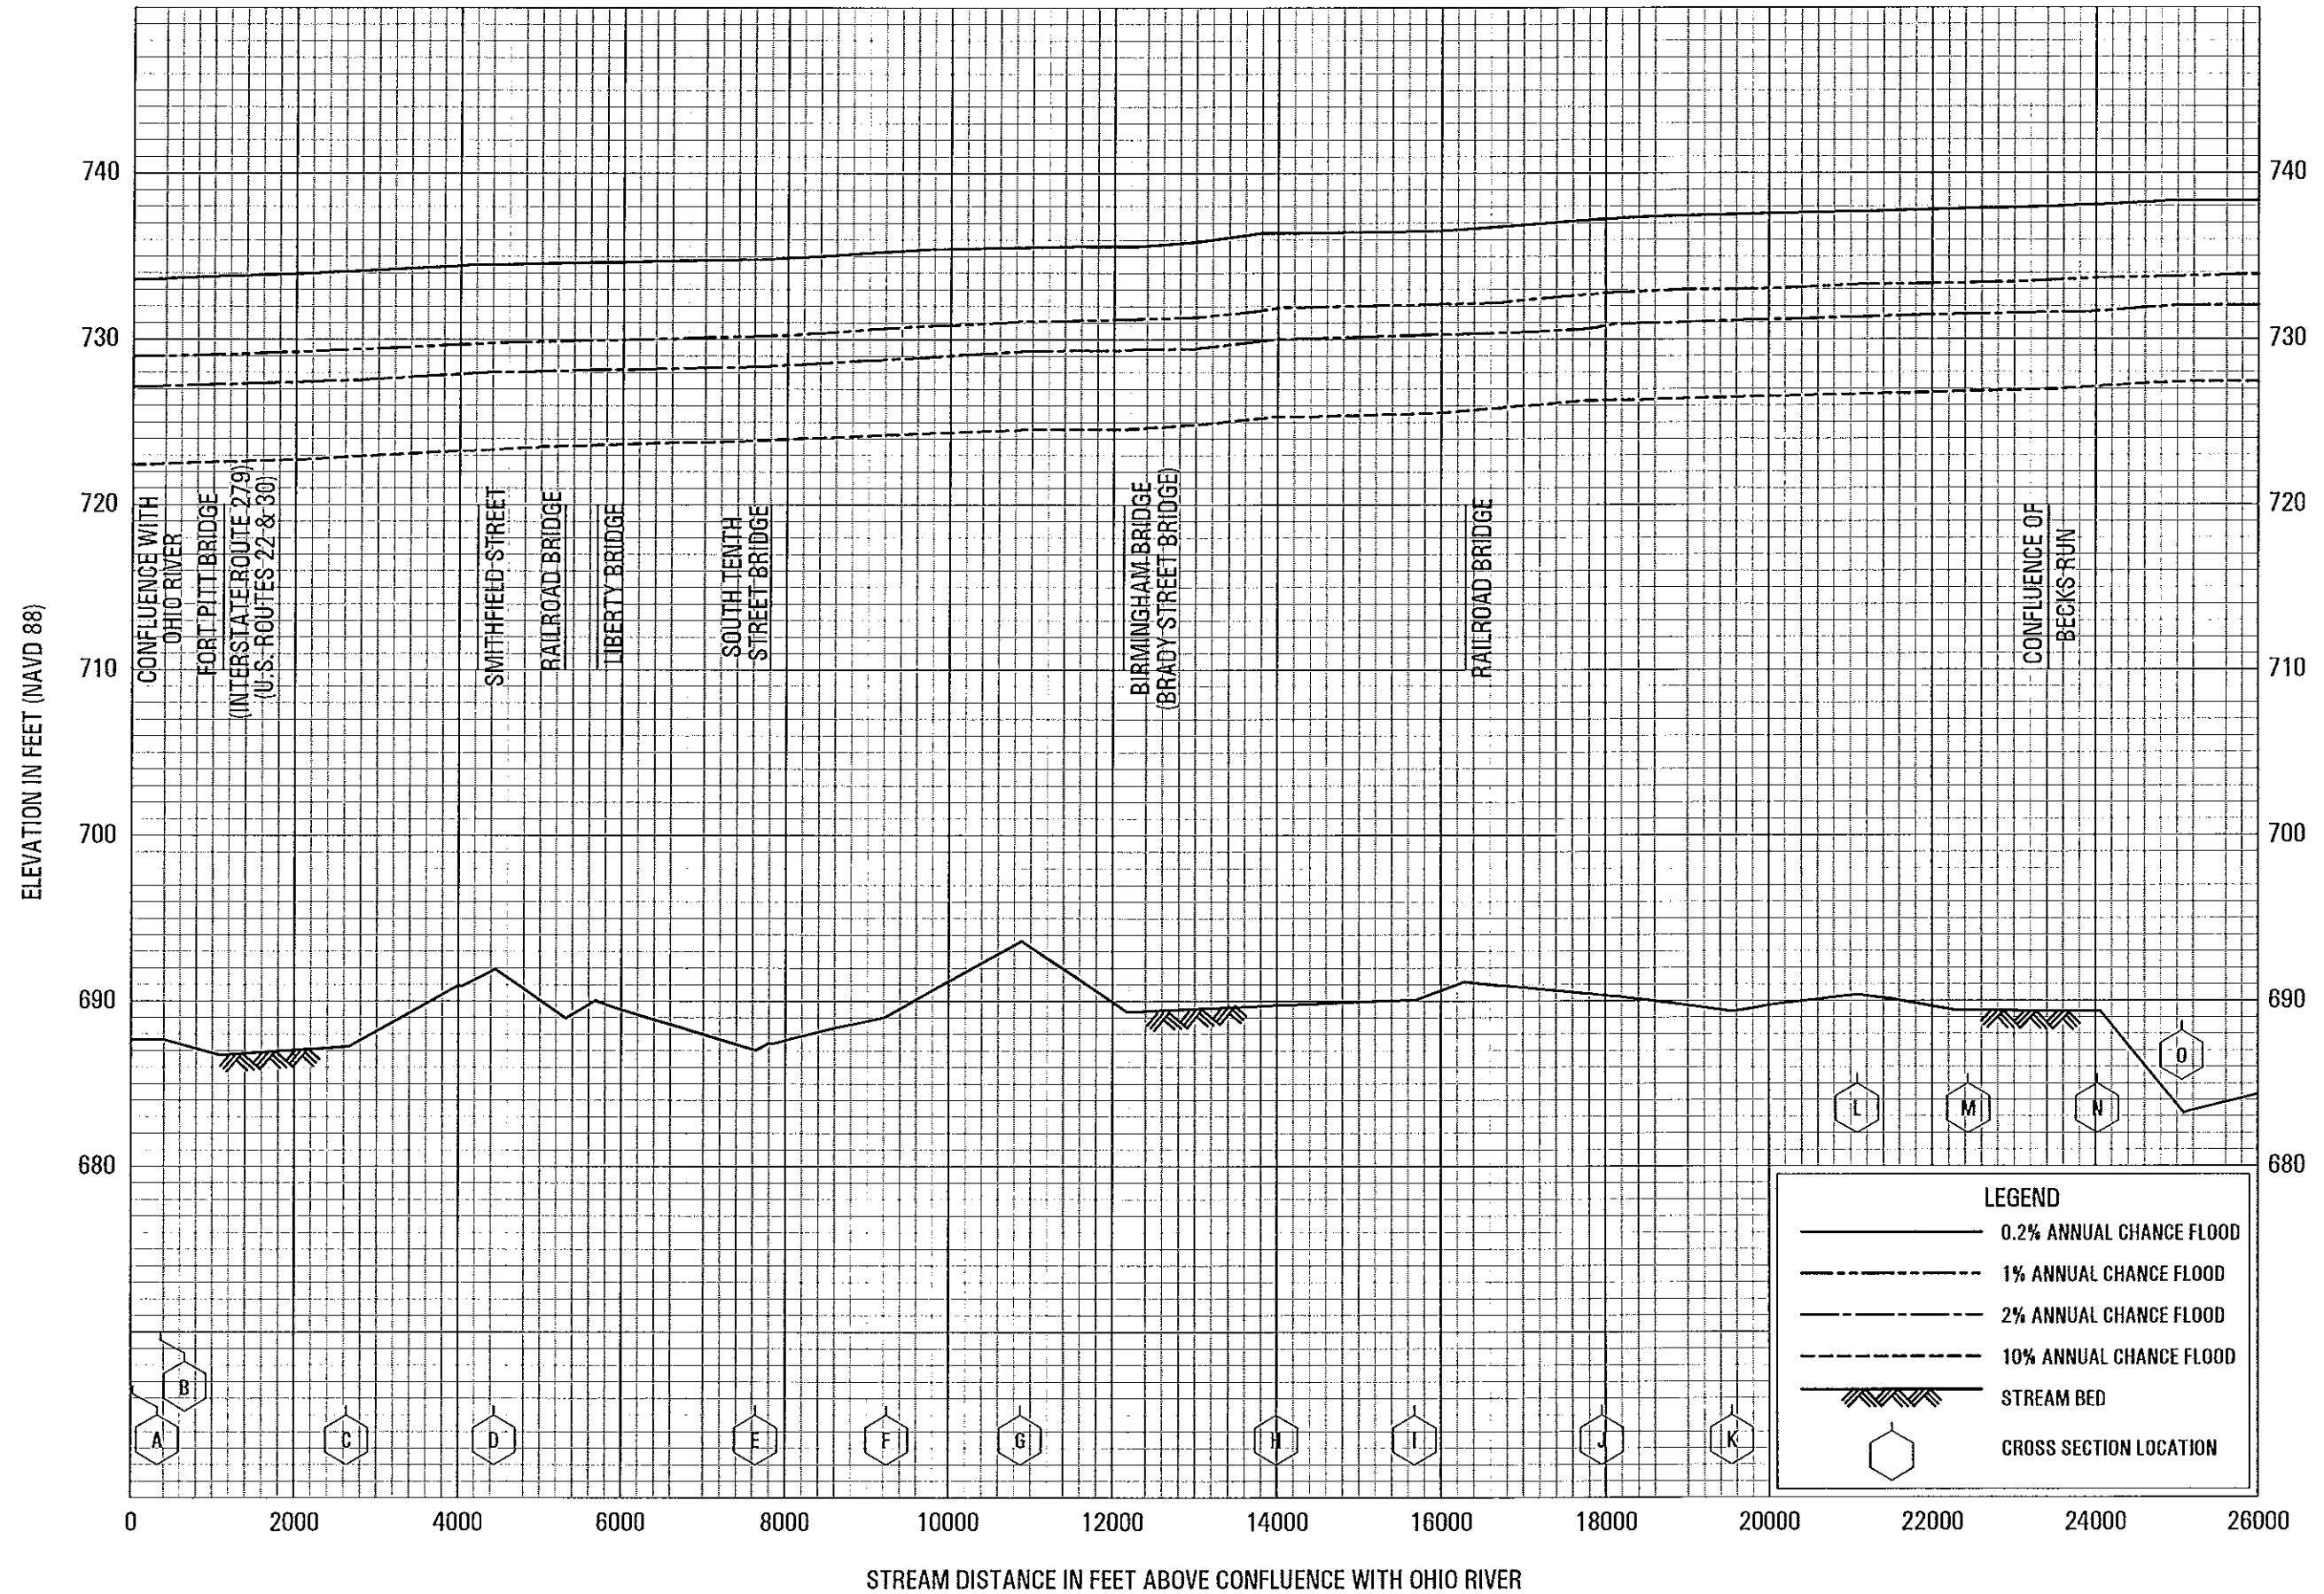

FLOOD PROFILES
MILLERS RUN

FEDERAL EMERGENCY MANAGEMENT AGENCY
ALLEGHENY COUNTY, PA
ALL JURISDICTIONS

FLOOD PROFILES

MILLERS RUN

FEDERAL EMERGENCY MANAGEMENT AGENCY
ALLEGHENY COUNTY, PA
 ALL JURISDICTIONS

FLOOD PROFILES

MILLERS RUN

FEDERAL EMERGENCY MANAGEMENT AGENCY
ALLEGHENY COUNTY, PA
 ALL JURISDICTIONS

FLOOD PROFILES
MONONGAHELA RIVER

FEDERAL EMERGENCY MANAGEMENT AGENCY
ALLEGHENY COUNTY, PA
ALL JURISDICTIONS

FLOOD PROFILES

MONTOUR RUN NO. 1

FEDERAL EMERGENCY MANAGEMENT AGENCY
ALLEGHENY COUNTY, PA
 ALL JURISDICTIONS

FLOOD PROFILES

MOON RUN

FEDERAL EMERGENCY MANAGEMENT AGENCY
ALLEGHENY COUNTY, PA
 ALL JURISDICTIONS

FLOOD PROFILES

MOON RUN

FEDERAL EMERGENCY MANAGEMENT AGENCY
 ALLEGHENY COUNTY, PA
 ALL JURISDICTIONS