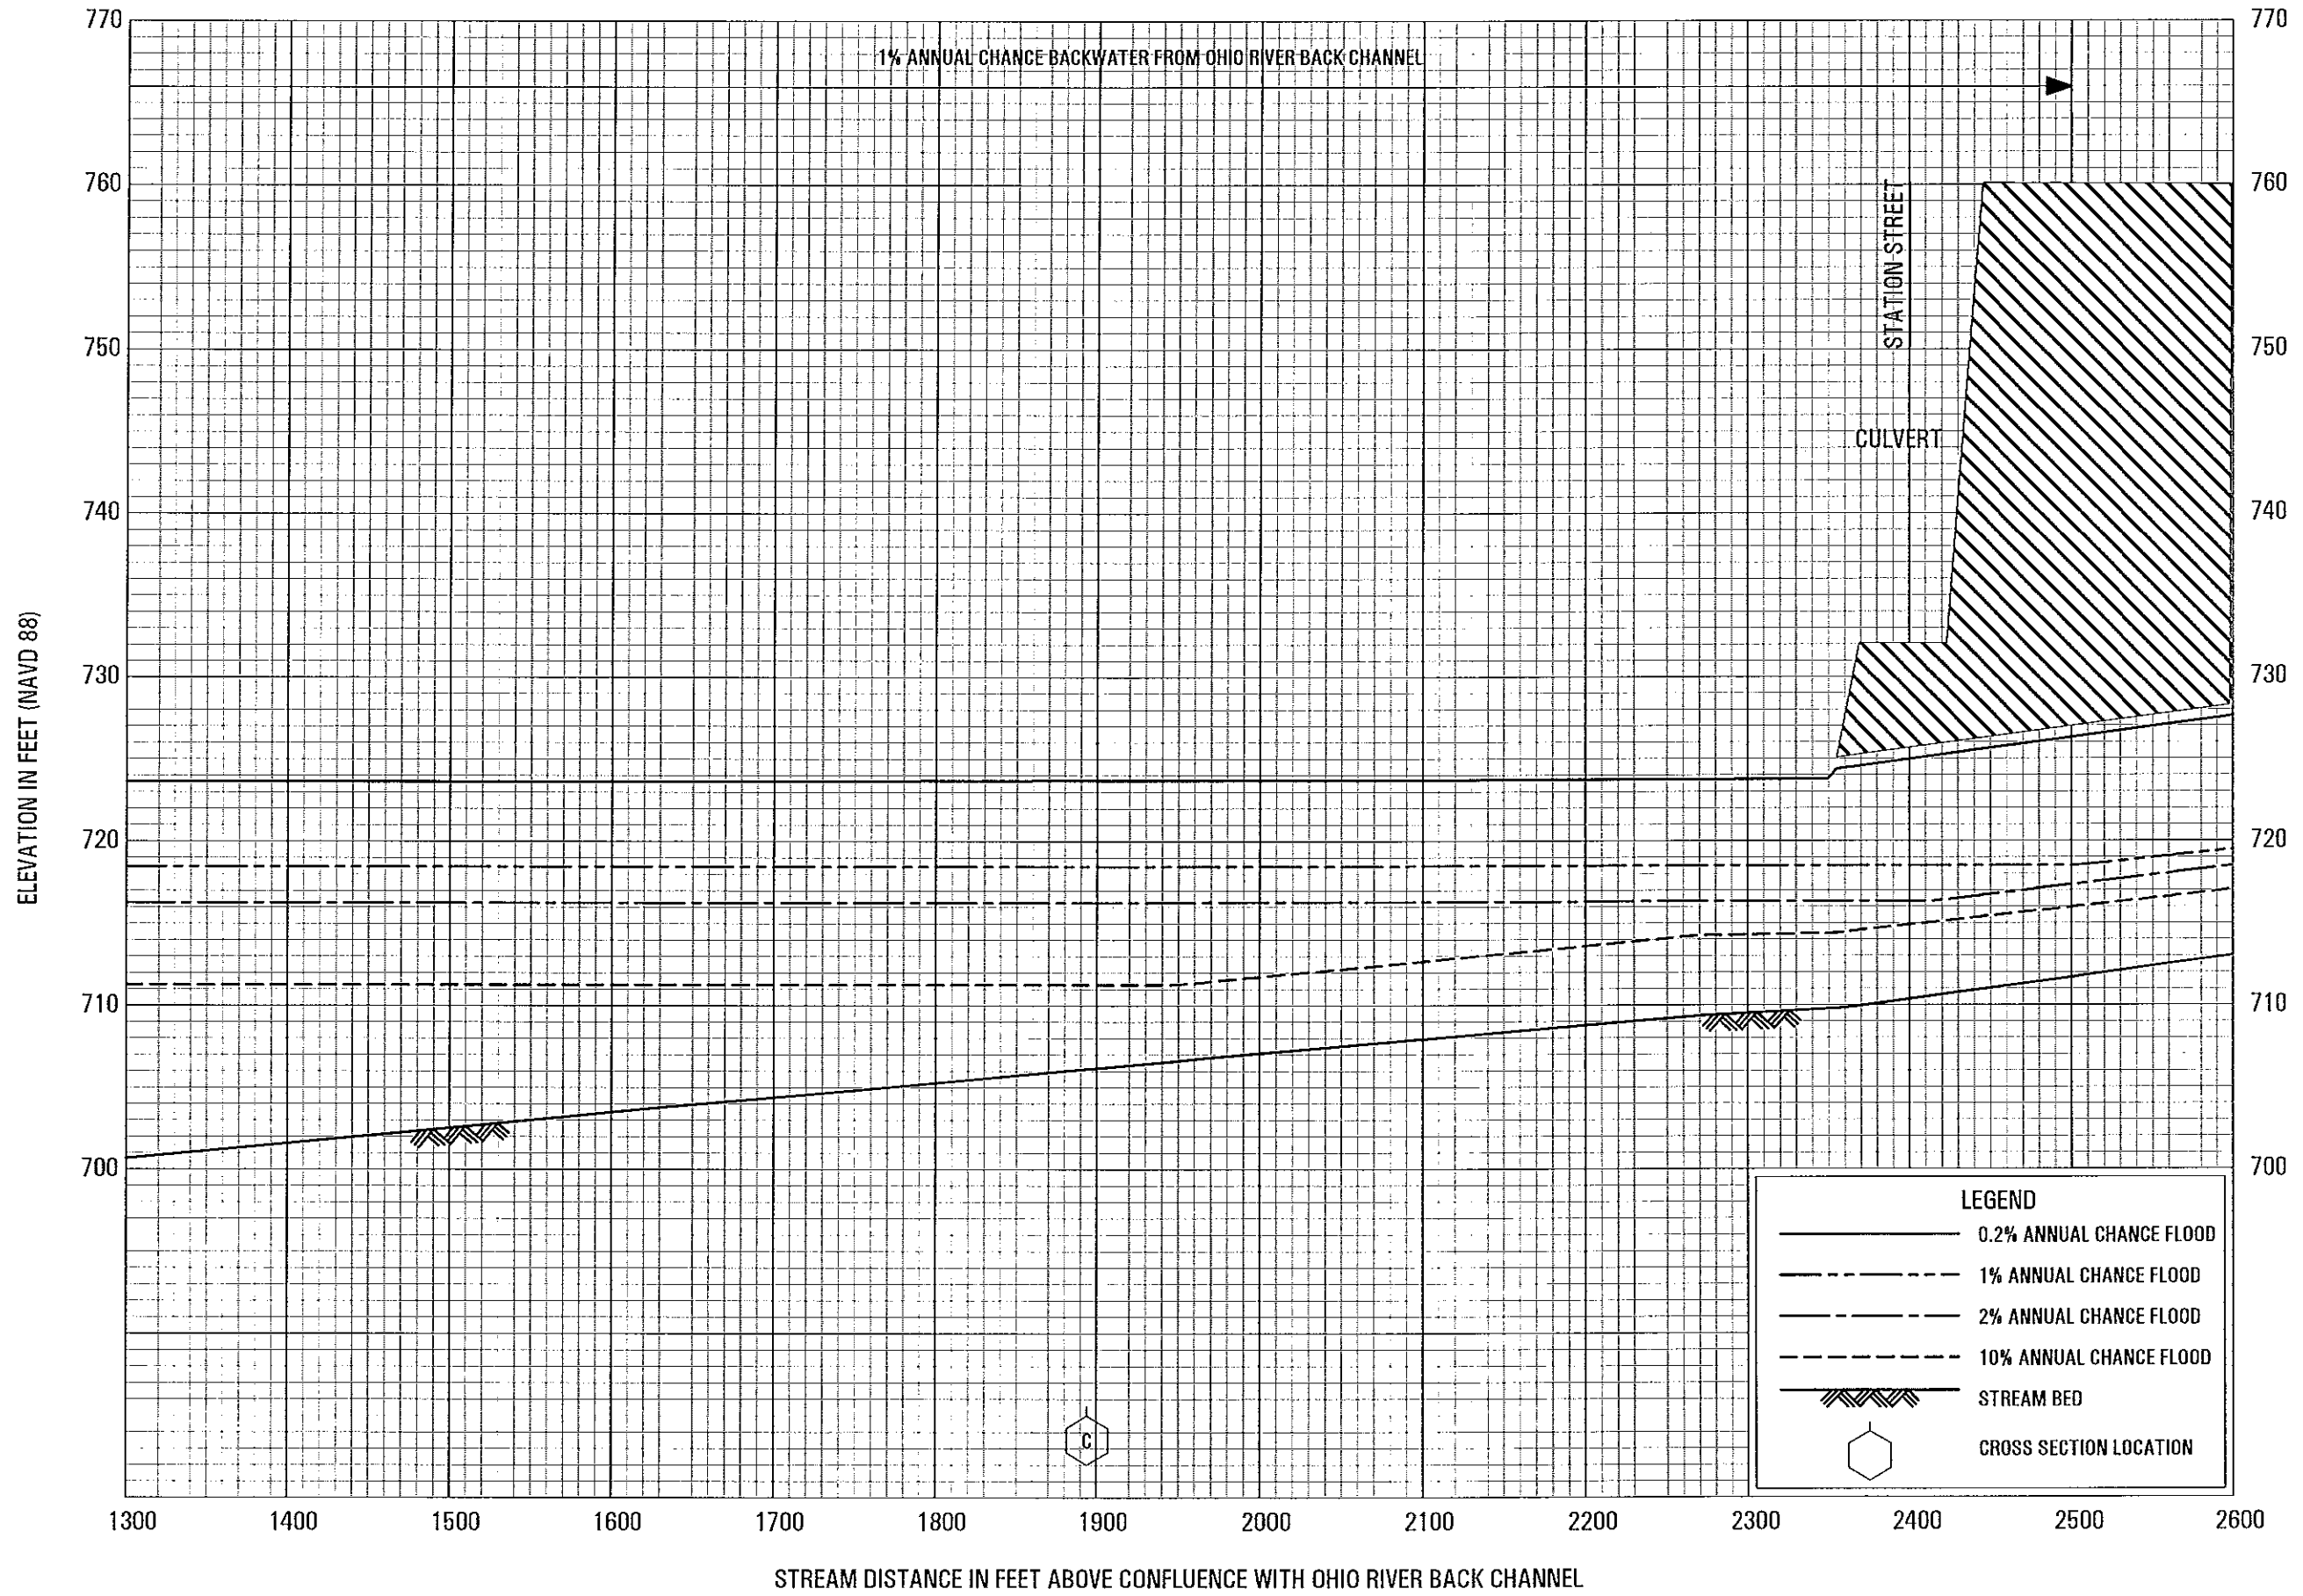

FLOOD PROFILES

MONTOUR RUN NO. 1

FEDERAL EMERGENCY MANAGEMENT AGENCY
ALLEGHENY COUNTY, PA
 ALL JURISDICTIONS

FLOOD PROFILES

MOON RUN

FEDERAL EMERGENCY MANAGEMENT AGENCY
ALLEGHENY COUNTY, PA
 ALL JURISDICTIONS