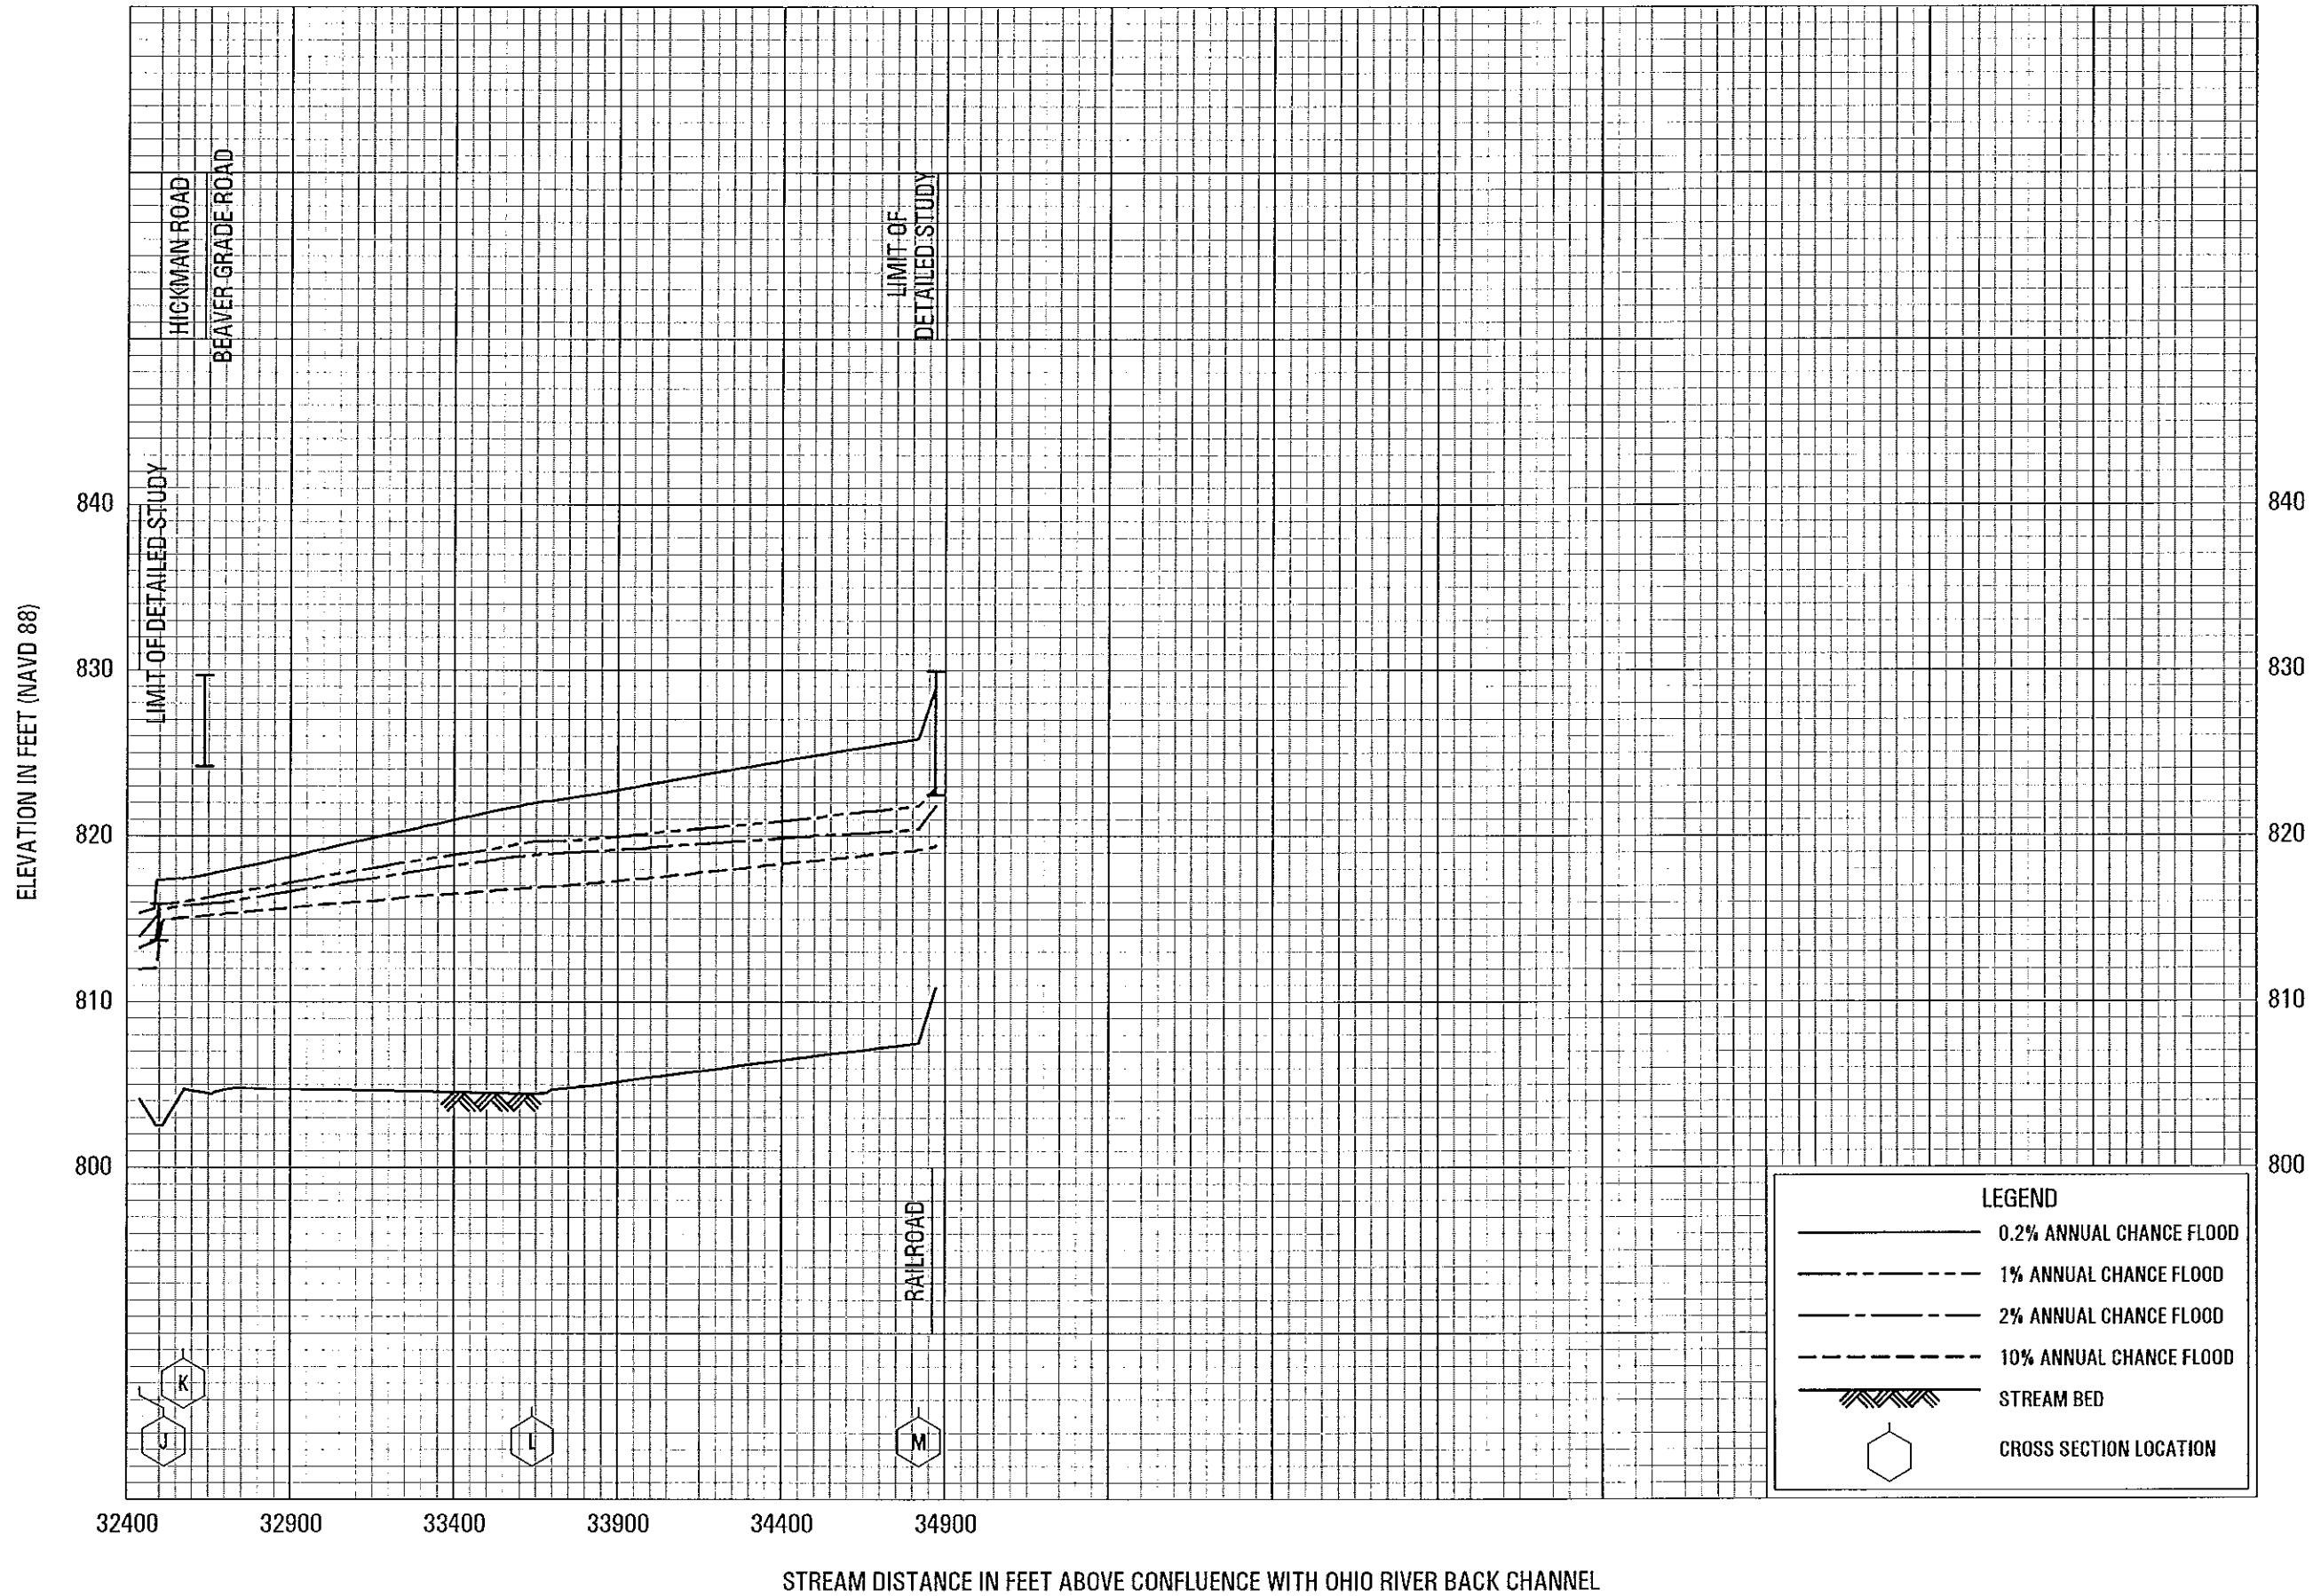

FLOOD PROFILES

MONTOUR RUN

FEDERAL EMERGENCY MANAGEMENT AGENCY
ALLEGHENY COUNTY, PA
ALL JURISDICTIONS

201P