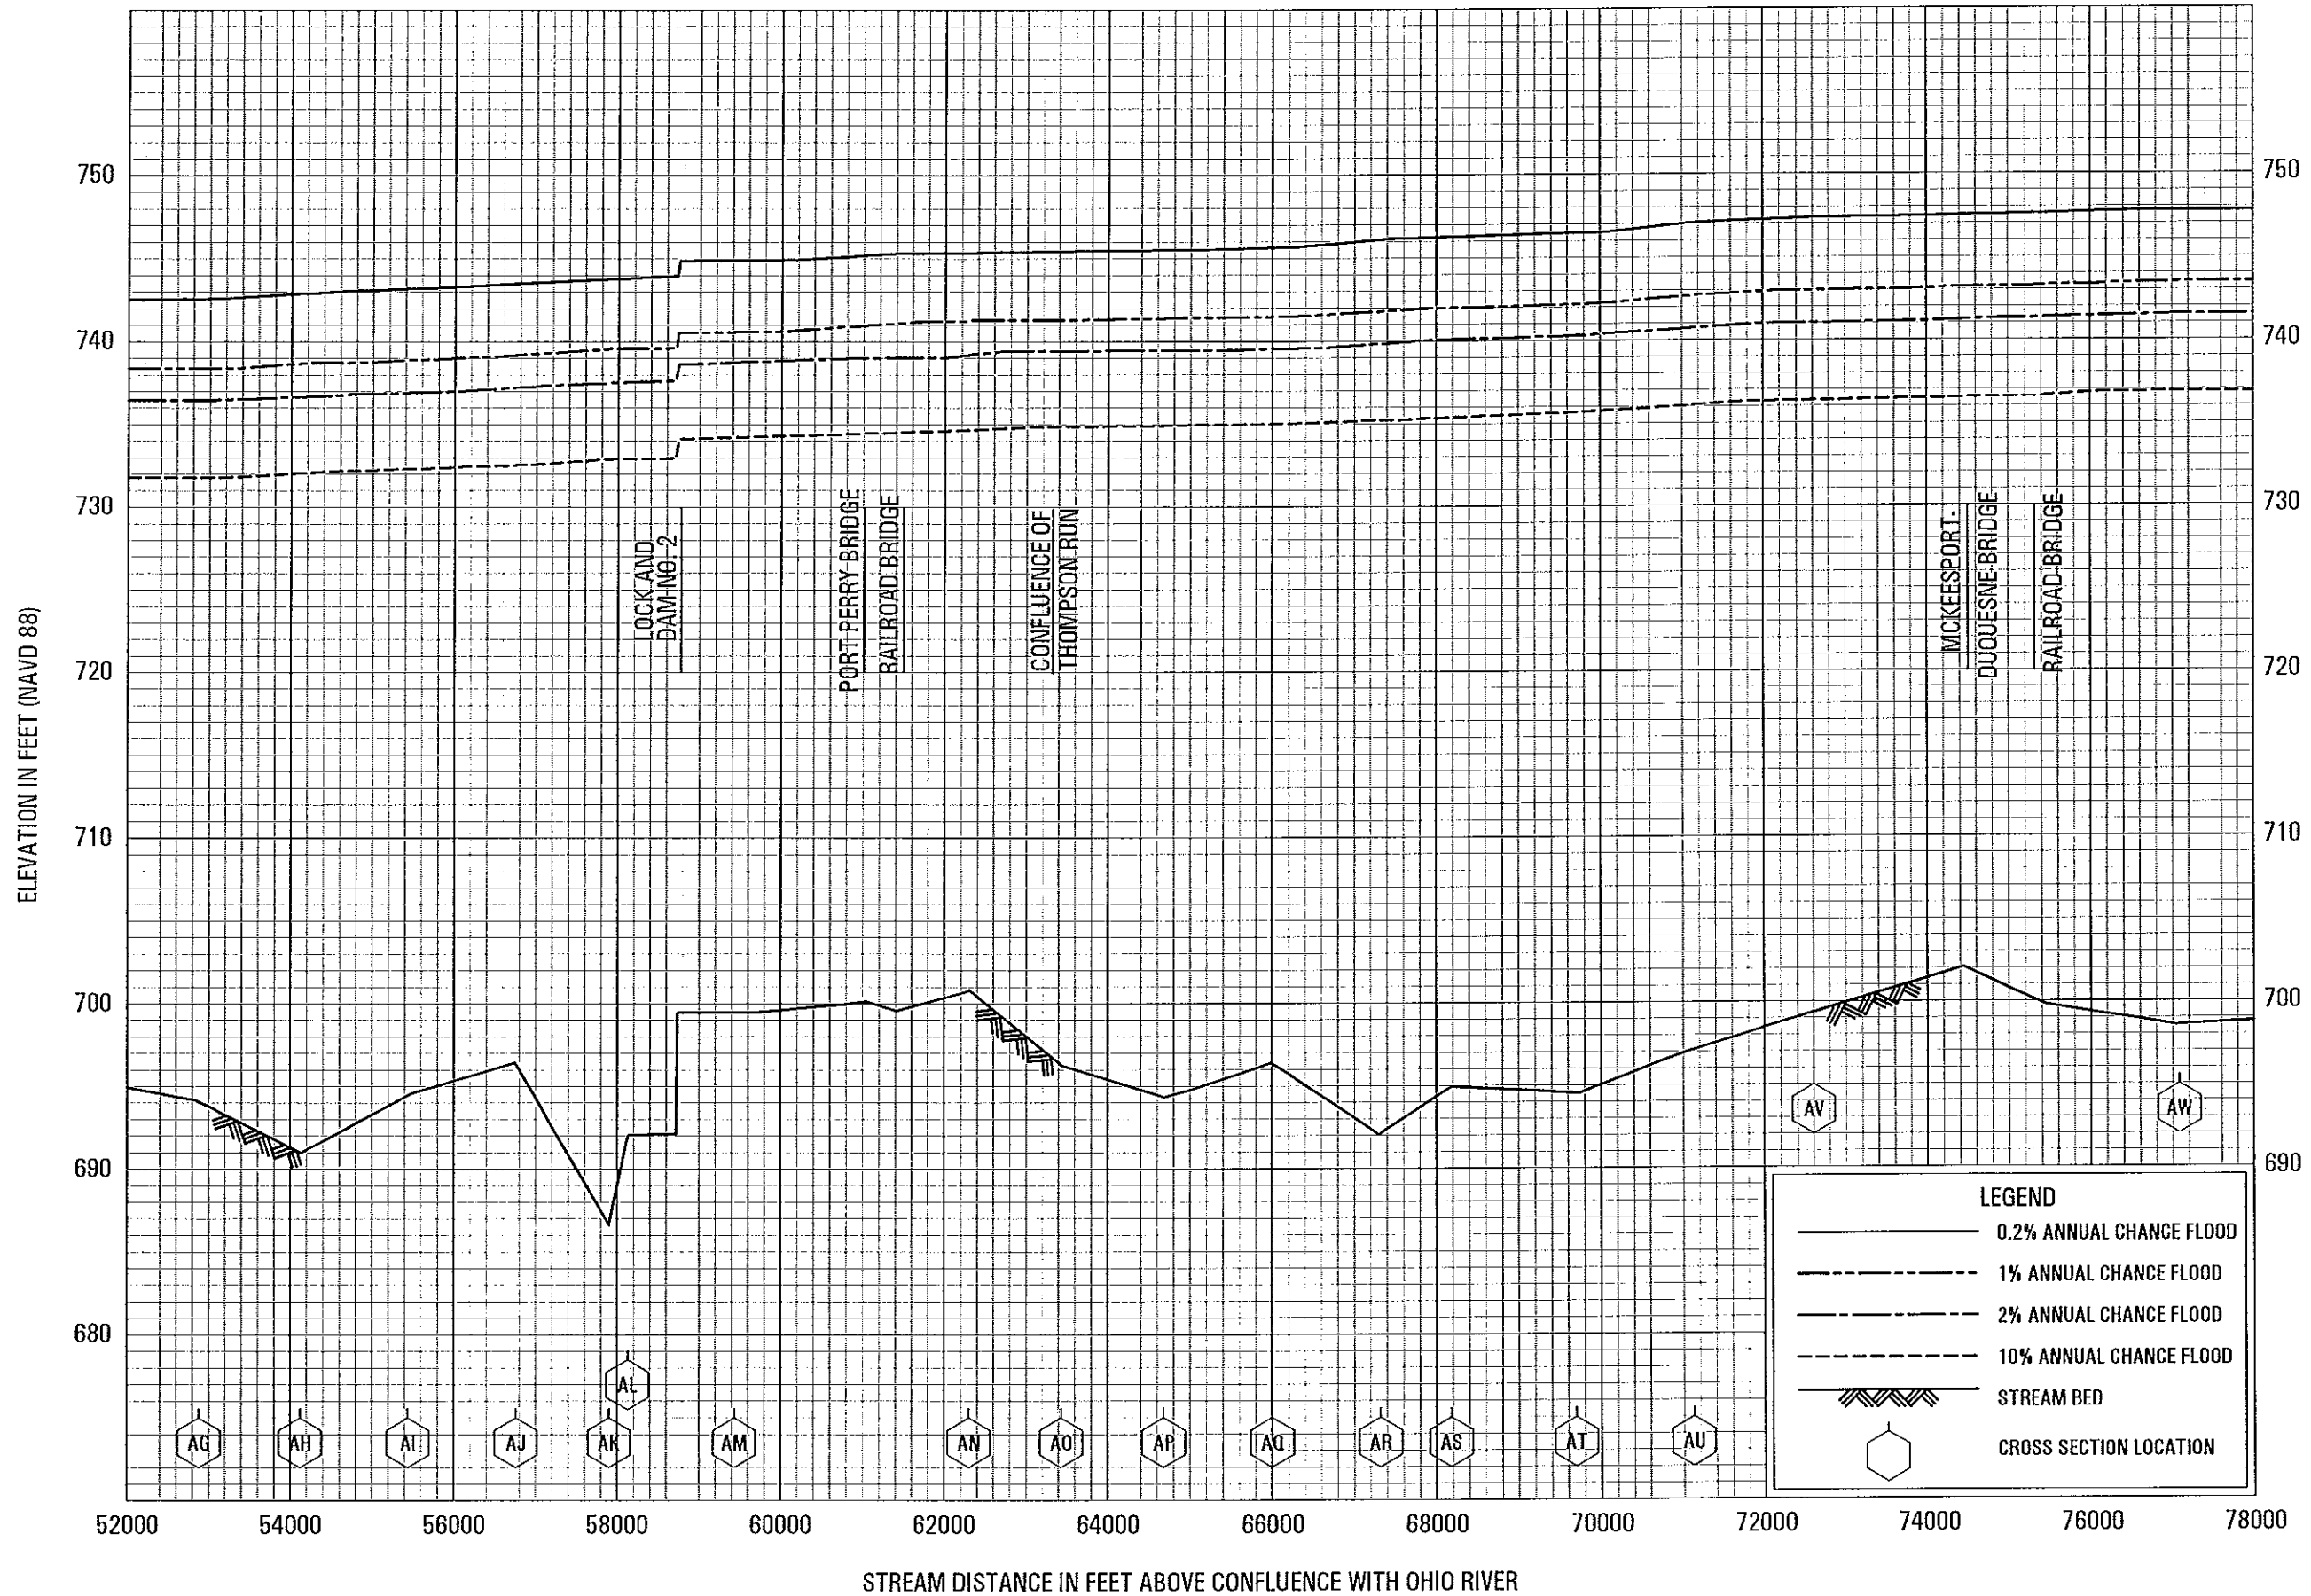

FLOOD PROFILES
MILLERS RUN

FEDERAL EMERGENCY MANAGEMENT AGENCY
ALLEGHENY COUNTY, PA
ALL JURISDICTIONS

FLOOD PROFILES

MILLERS RUN

FEDERAL EMERGENCY MANAGEMENT AGENCY
ALLEGHENY COUNTY, PA
 ALL JURISDICTIONS

FLOOD PROFILES

MILLERS RUN

FEDERAL EMERGENCY MANAGEMENT AGENCY
ALLEGHENY COUNTY, PA
 ALL JURISDICTIONS

FLOOD PROFILES
MONONGAHELA RIVER

FEDERAL EMERGENCY MANAGEMENT AGENCY
ALLEGHENY COUNTY, PA
ALL JURISDICTIONS