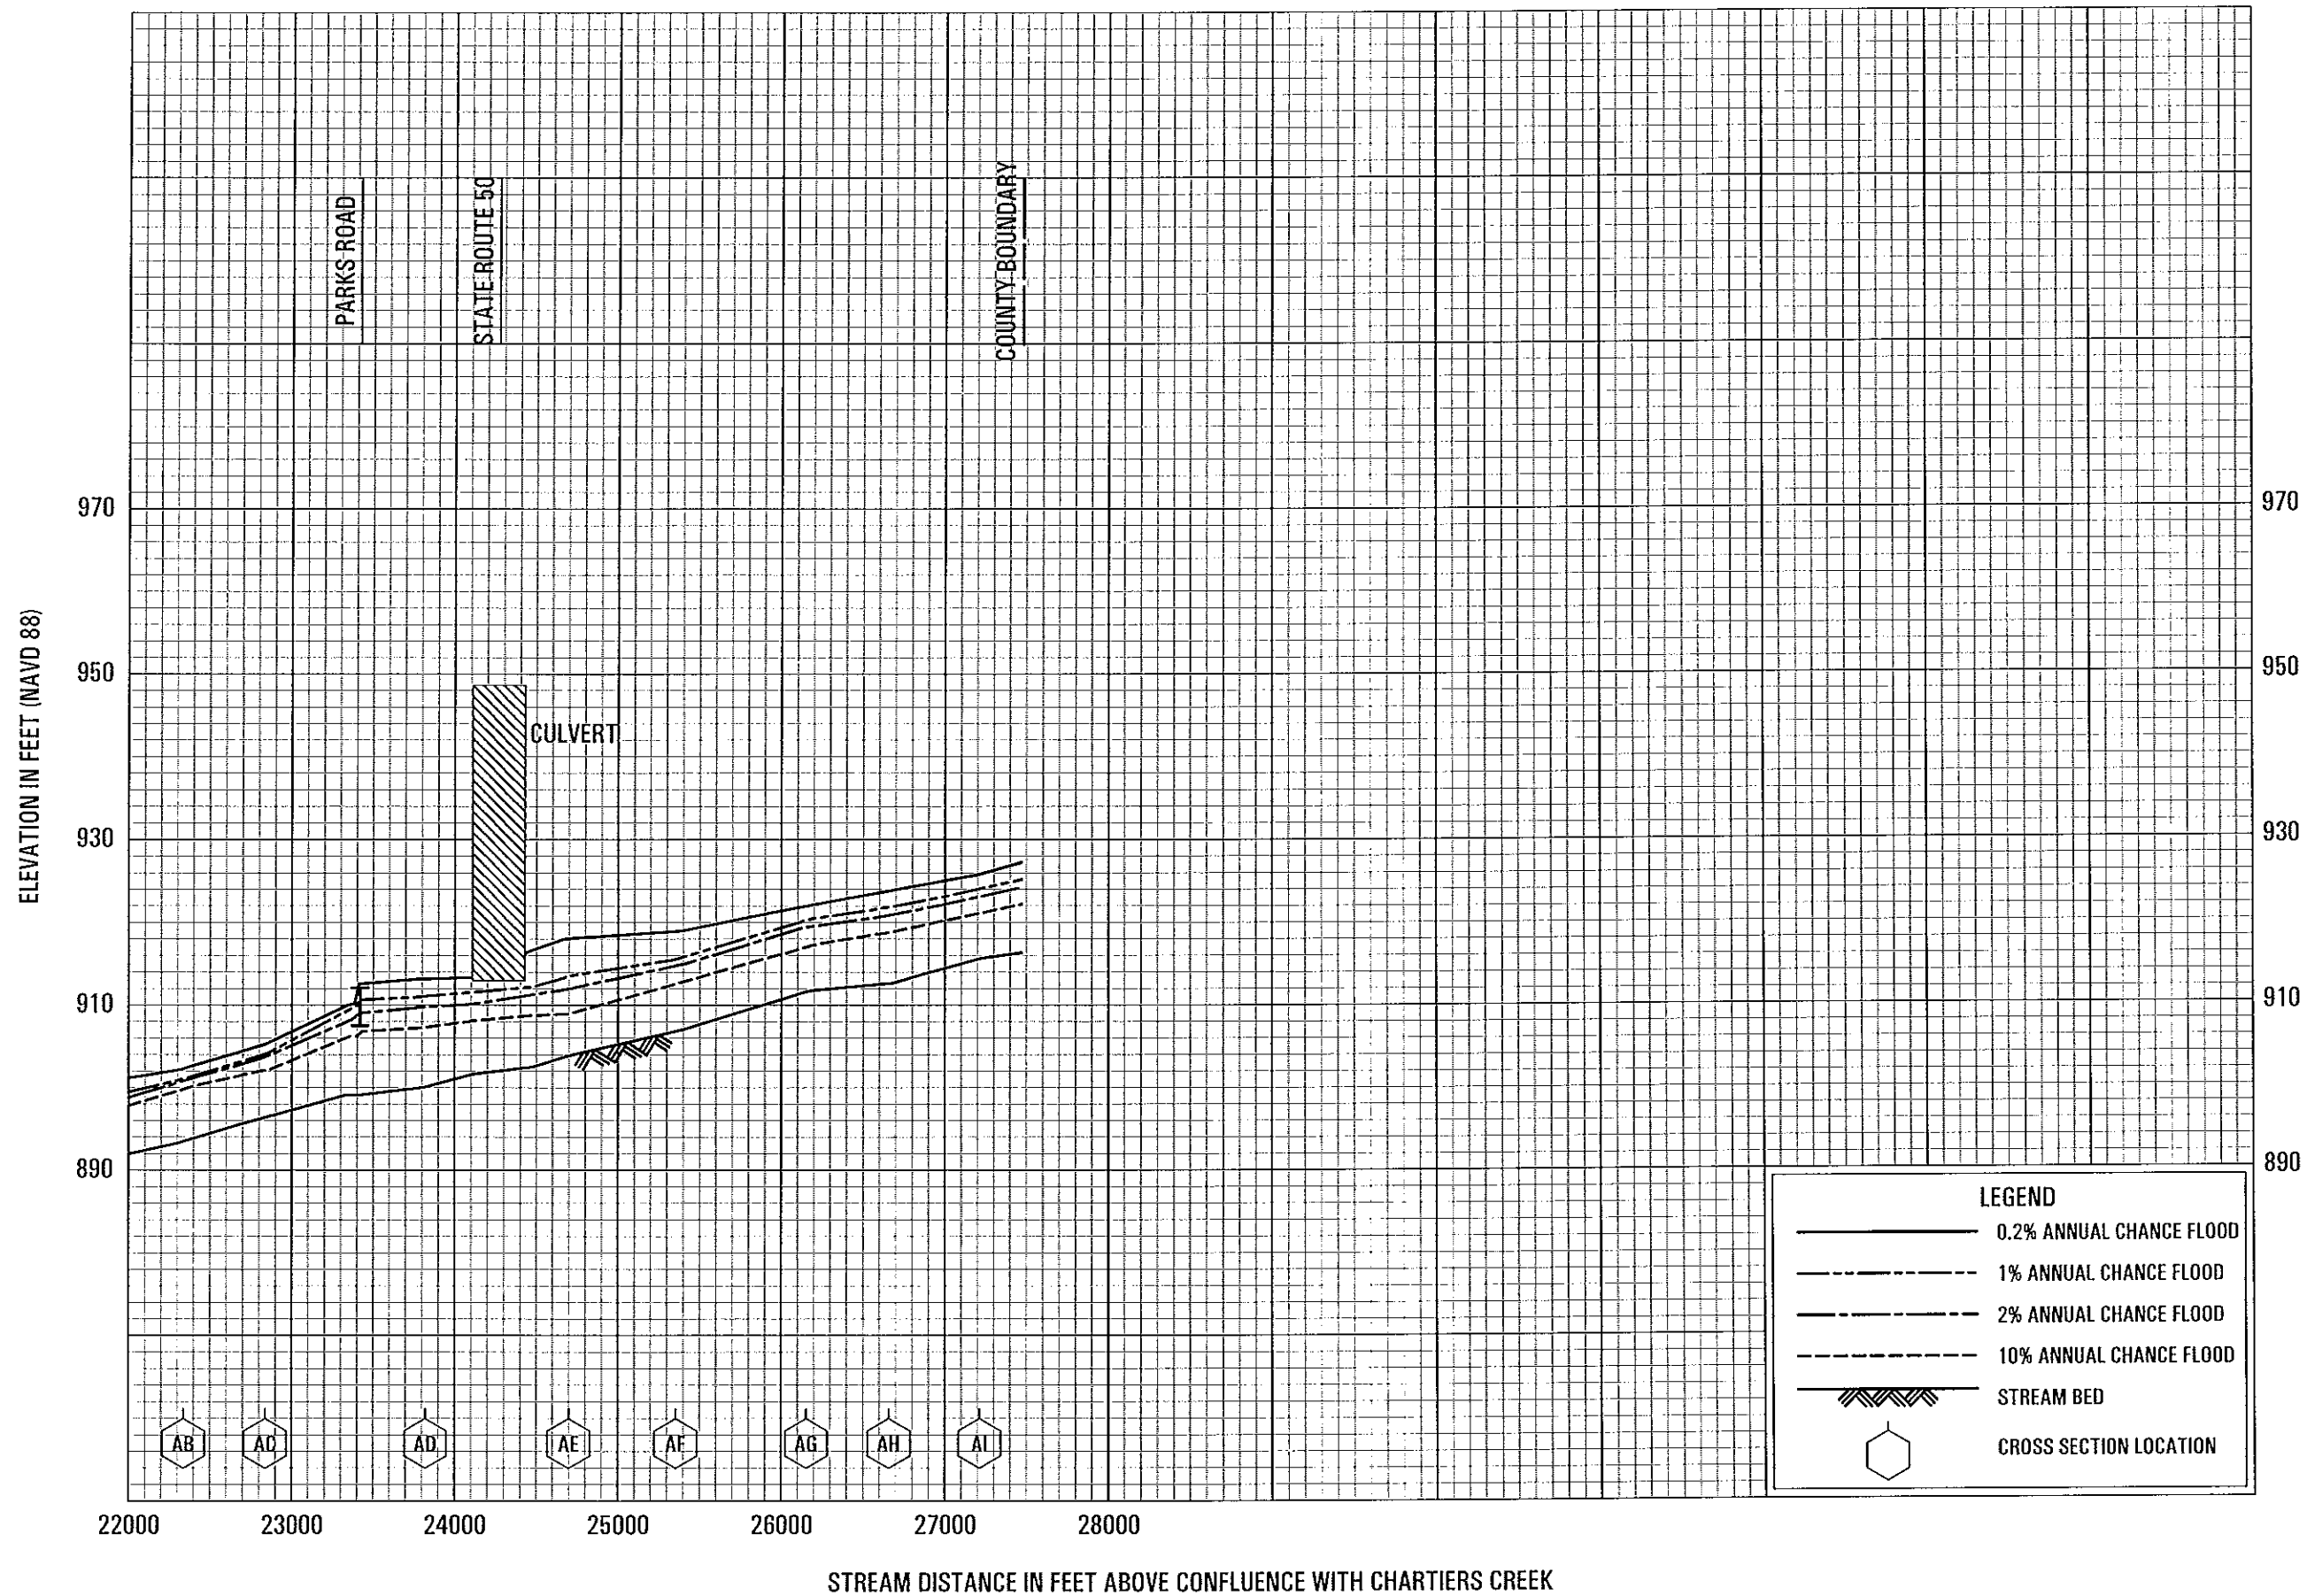

FLOOD PROFILES
MILLERS RUN

FEDERAL EMERGENCY MANAGEMENT AGENCY
ALLEGHENY COUNTY, PA
ALL JURISDICTIONS

FLOOD PROFILES

MILLERS RUN

FEDERAL EMERGENCY MANAGEMENT AGENCY
ALLEGHENY COUNTY, PA
 ALL JURISDICTIONS

FLOOD PROFILES

MILLERS RUN

FEDERAL EMERGENCY MANAGEMENT AGENCY
ALLEGHENY COUNTY, PA
 ALL JURISDICTIONS

FLOOD PROFILES
MONONGAHELA RIVER

FEDERAL EMERGENCY MANAGEMENT AGENCY
ALLEGHENY COUNTY, PA
ALL JURISDICTIONS