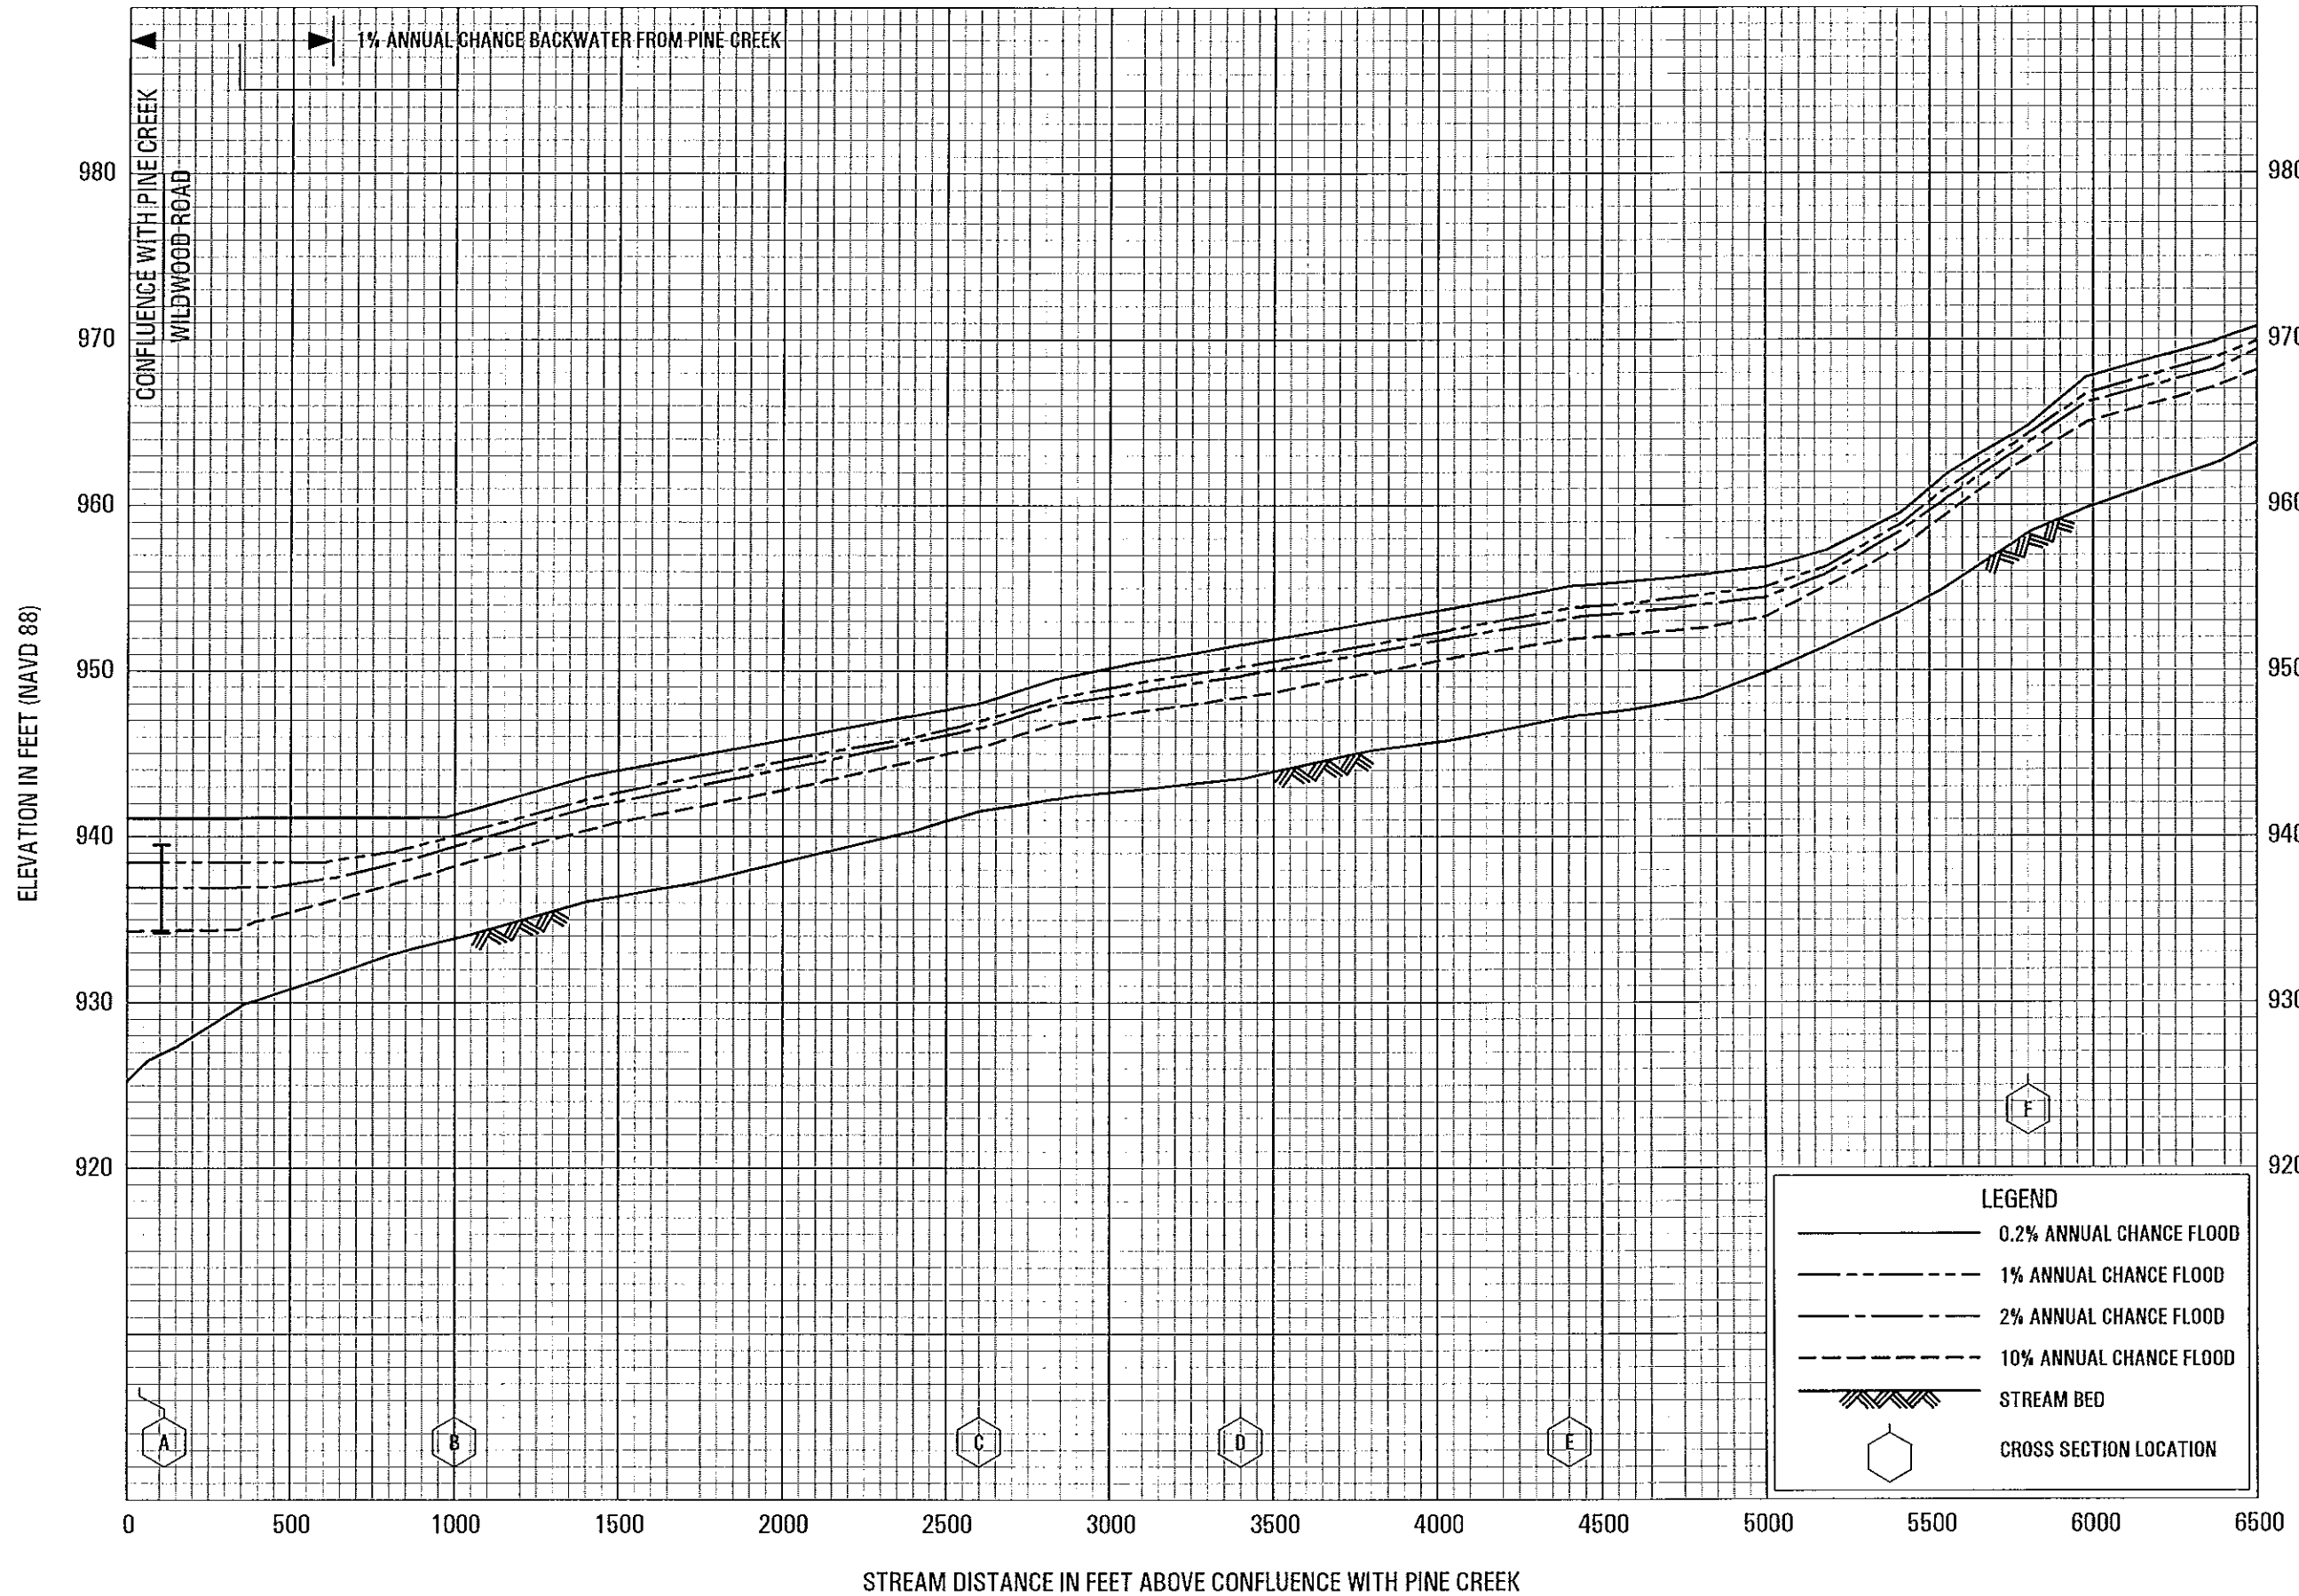

FLOOD PROFILES
MONTOUR RUN NO. 1

FEDERAL EMERGENCY MANAGEMENT AGENCY
ALLEGHENY COUNTY, PA
ALL JURISDICTIONS