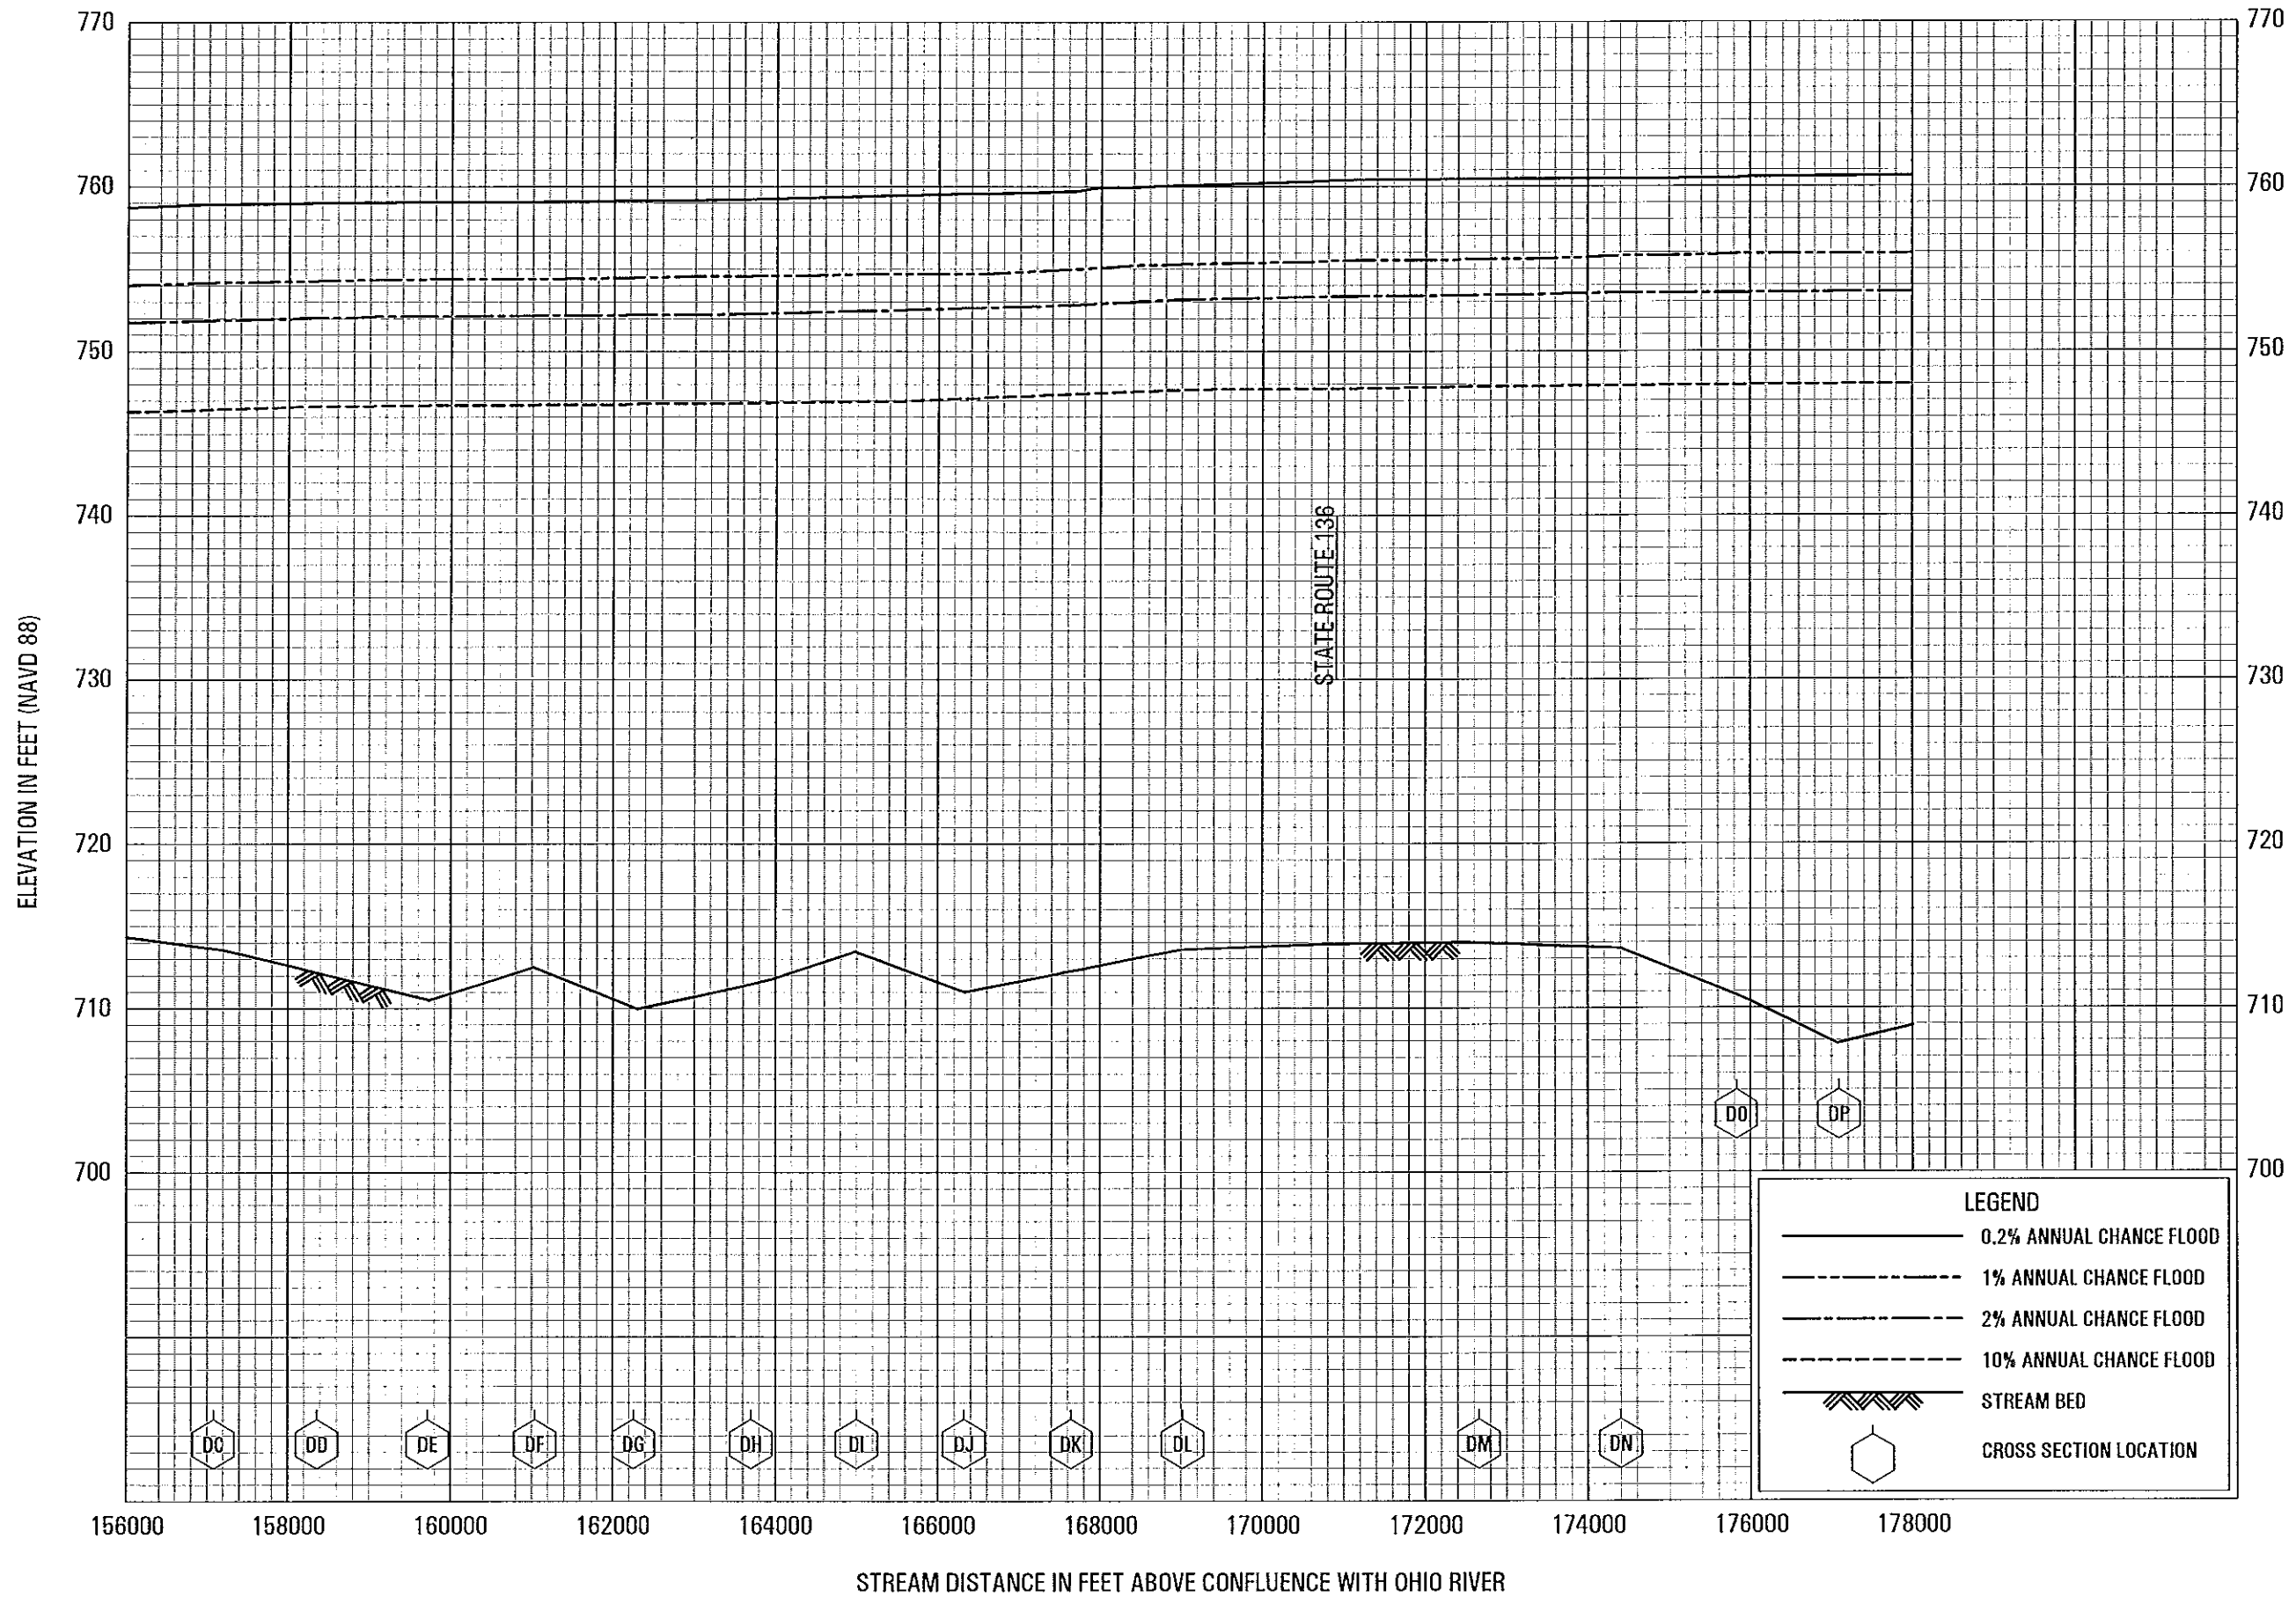

FLOOD PROFILES
MONONGAHELA RIVER

FEDERAL EMERGENCY MANAGEMENT AGENCY
ALLEGHENY COUNTY, PA
ALL JURISDICTIONS

196P