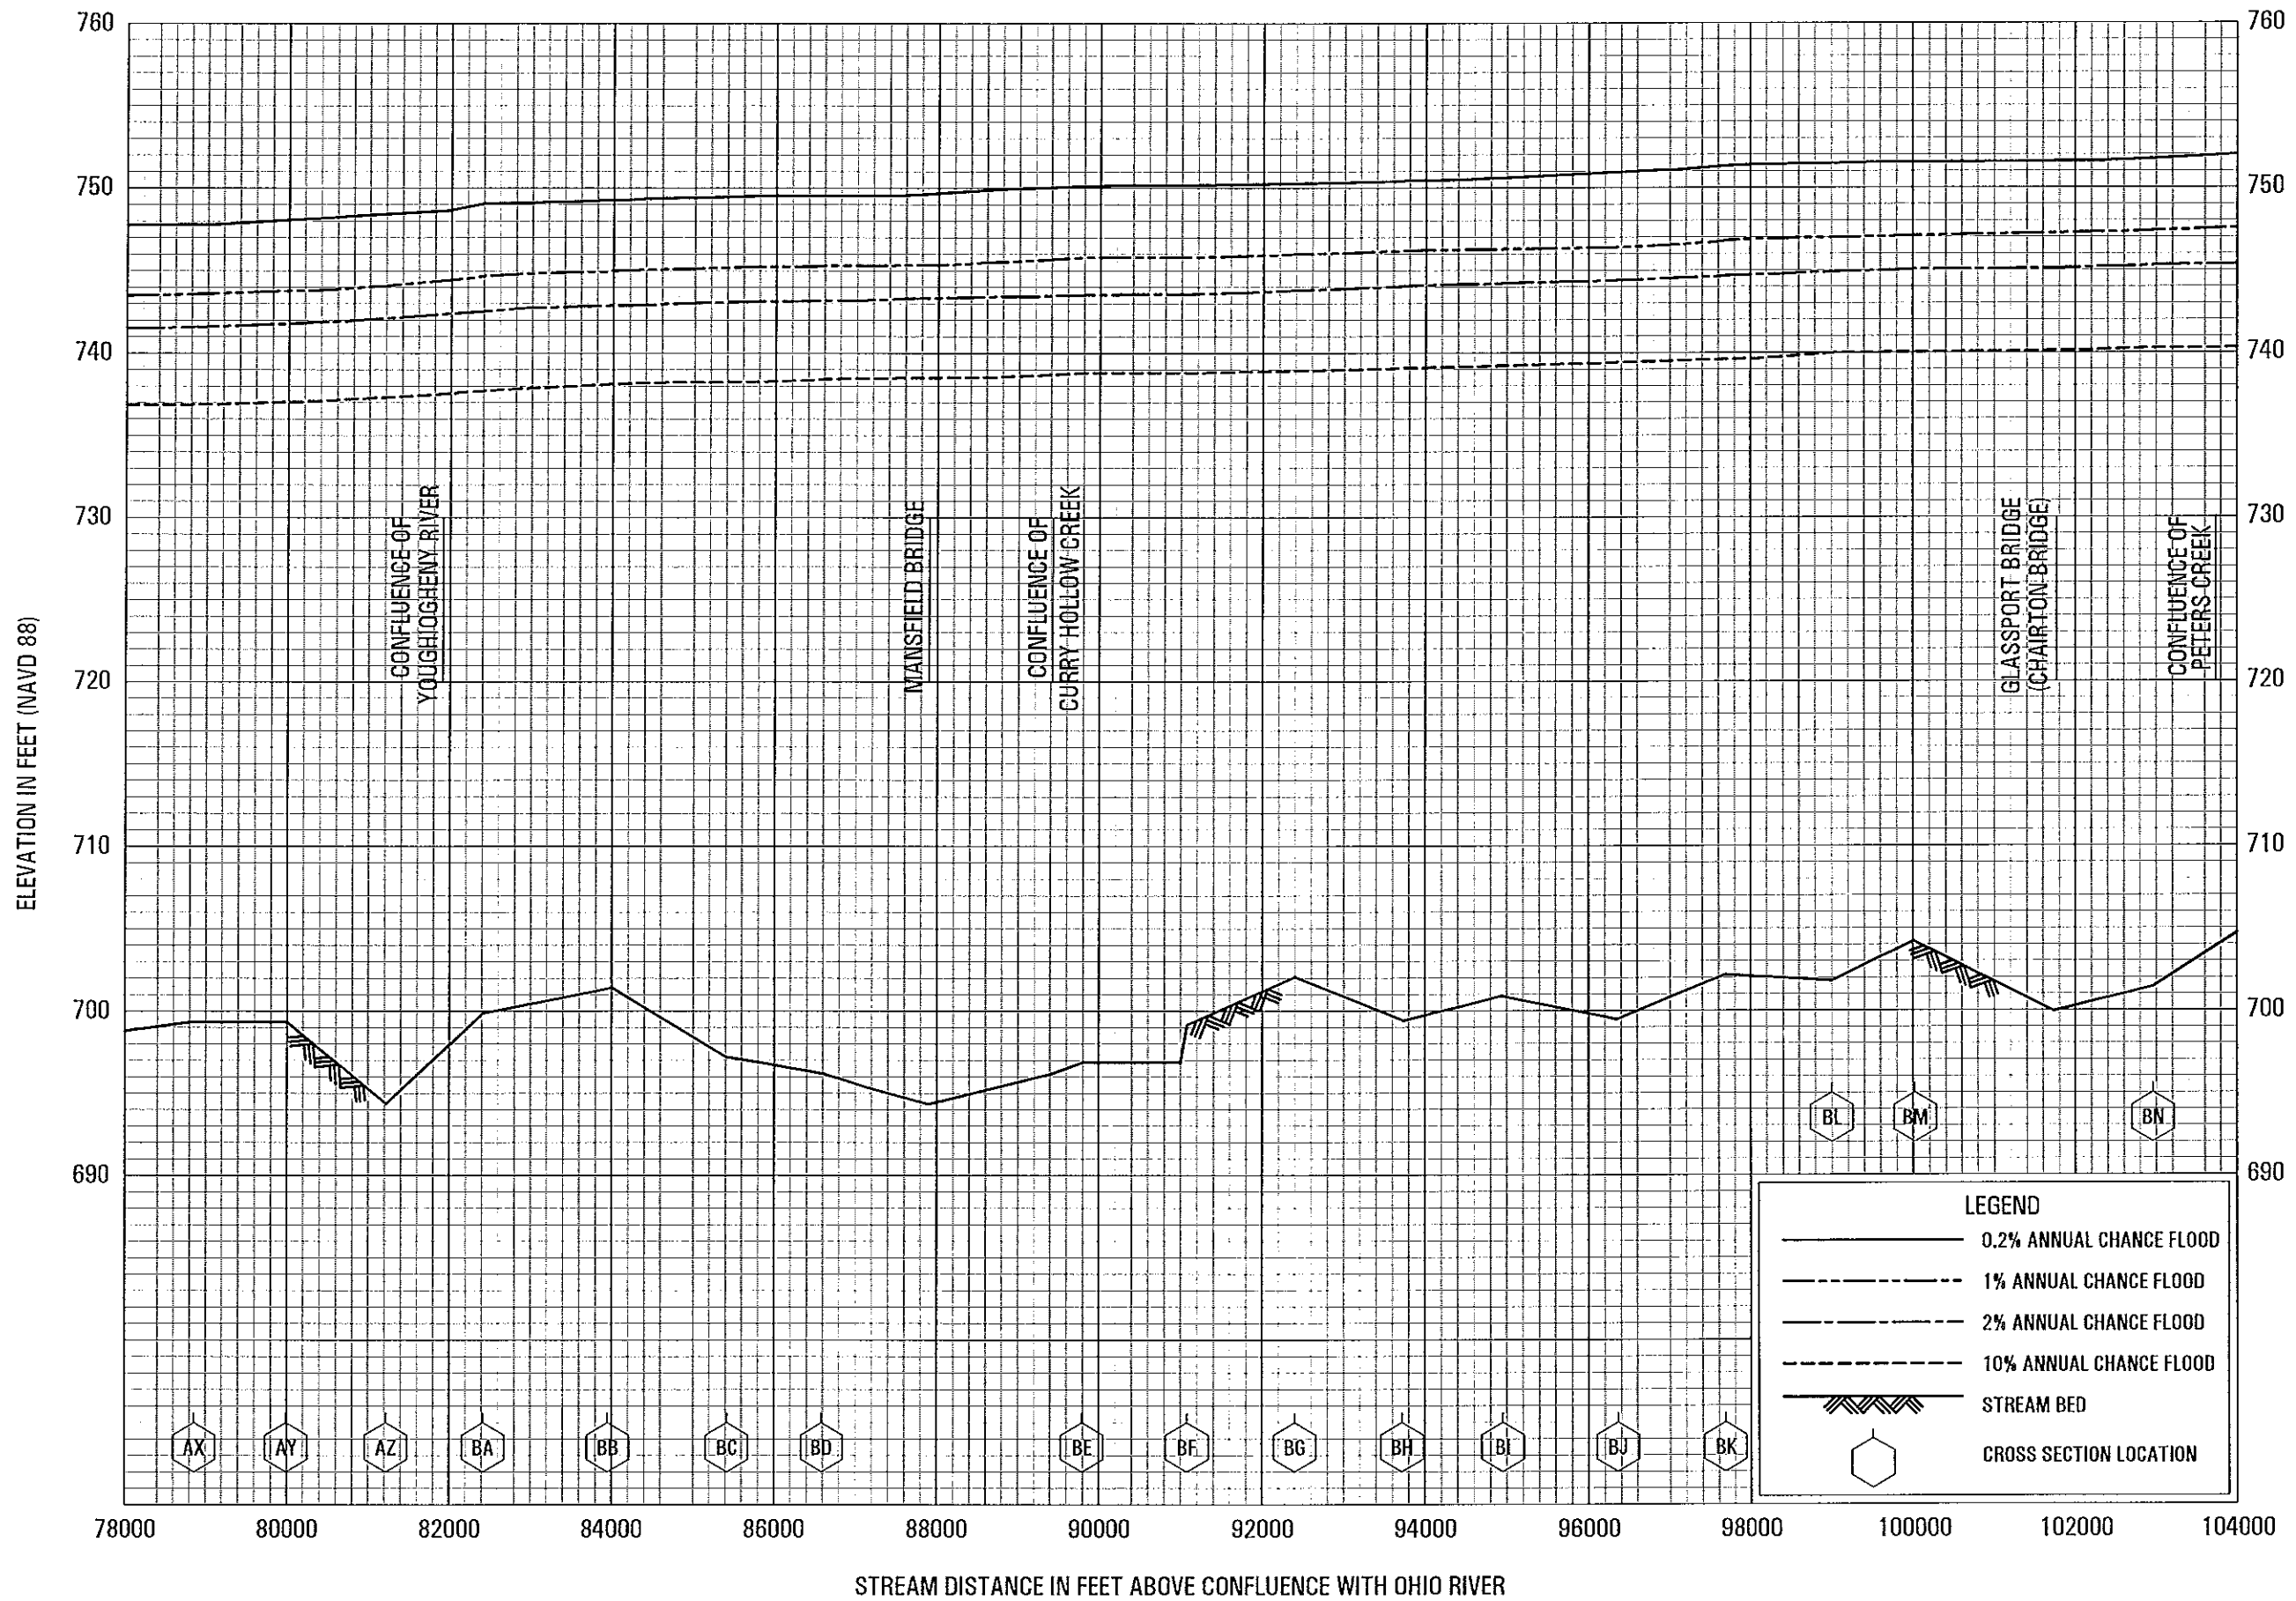

FLOOD PROFILES
MONONGAHELA RIVER

FEDERAL EMERGENCY MANAGEMENT AGENCY
ALLEGHENY COUNTY, PA
ALL JURISDICTIONS