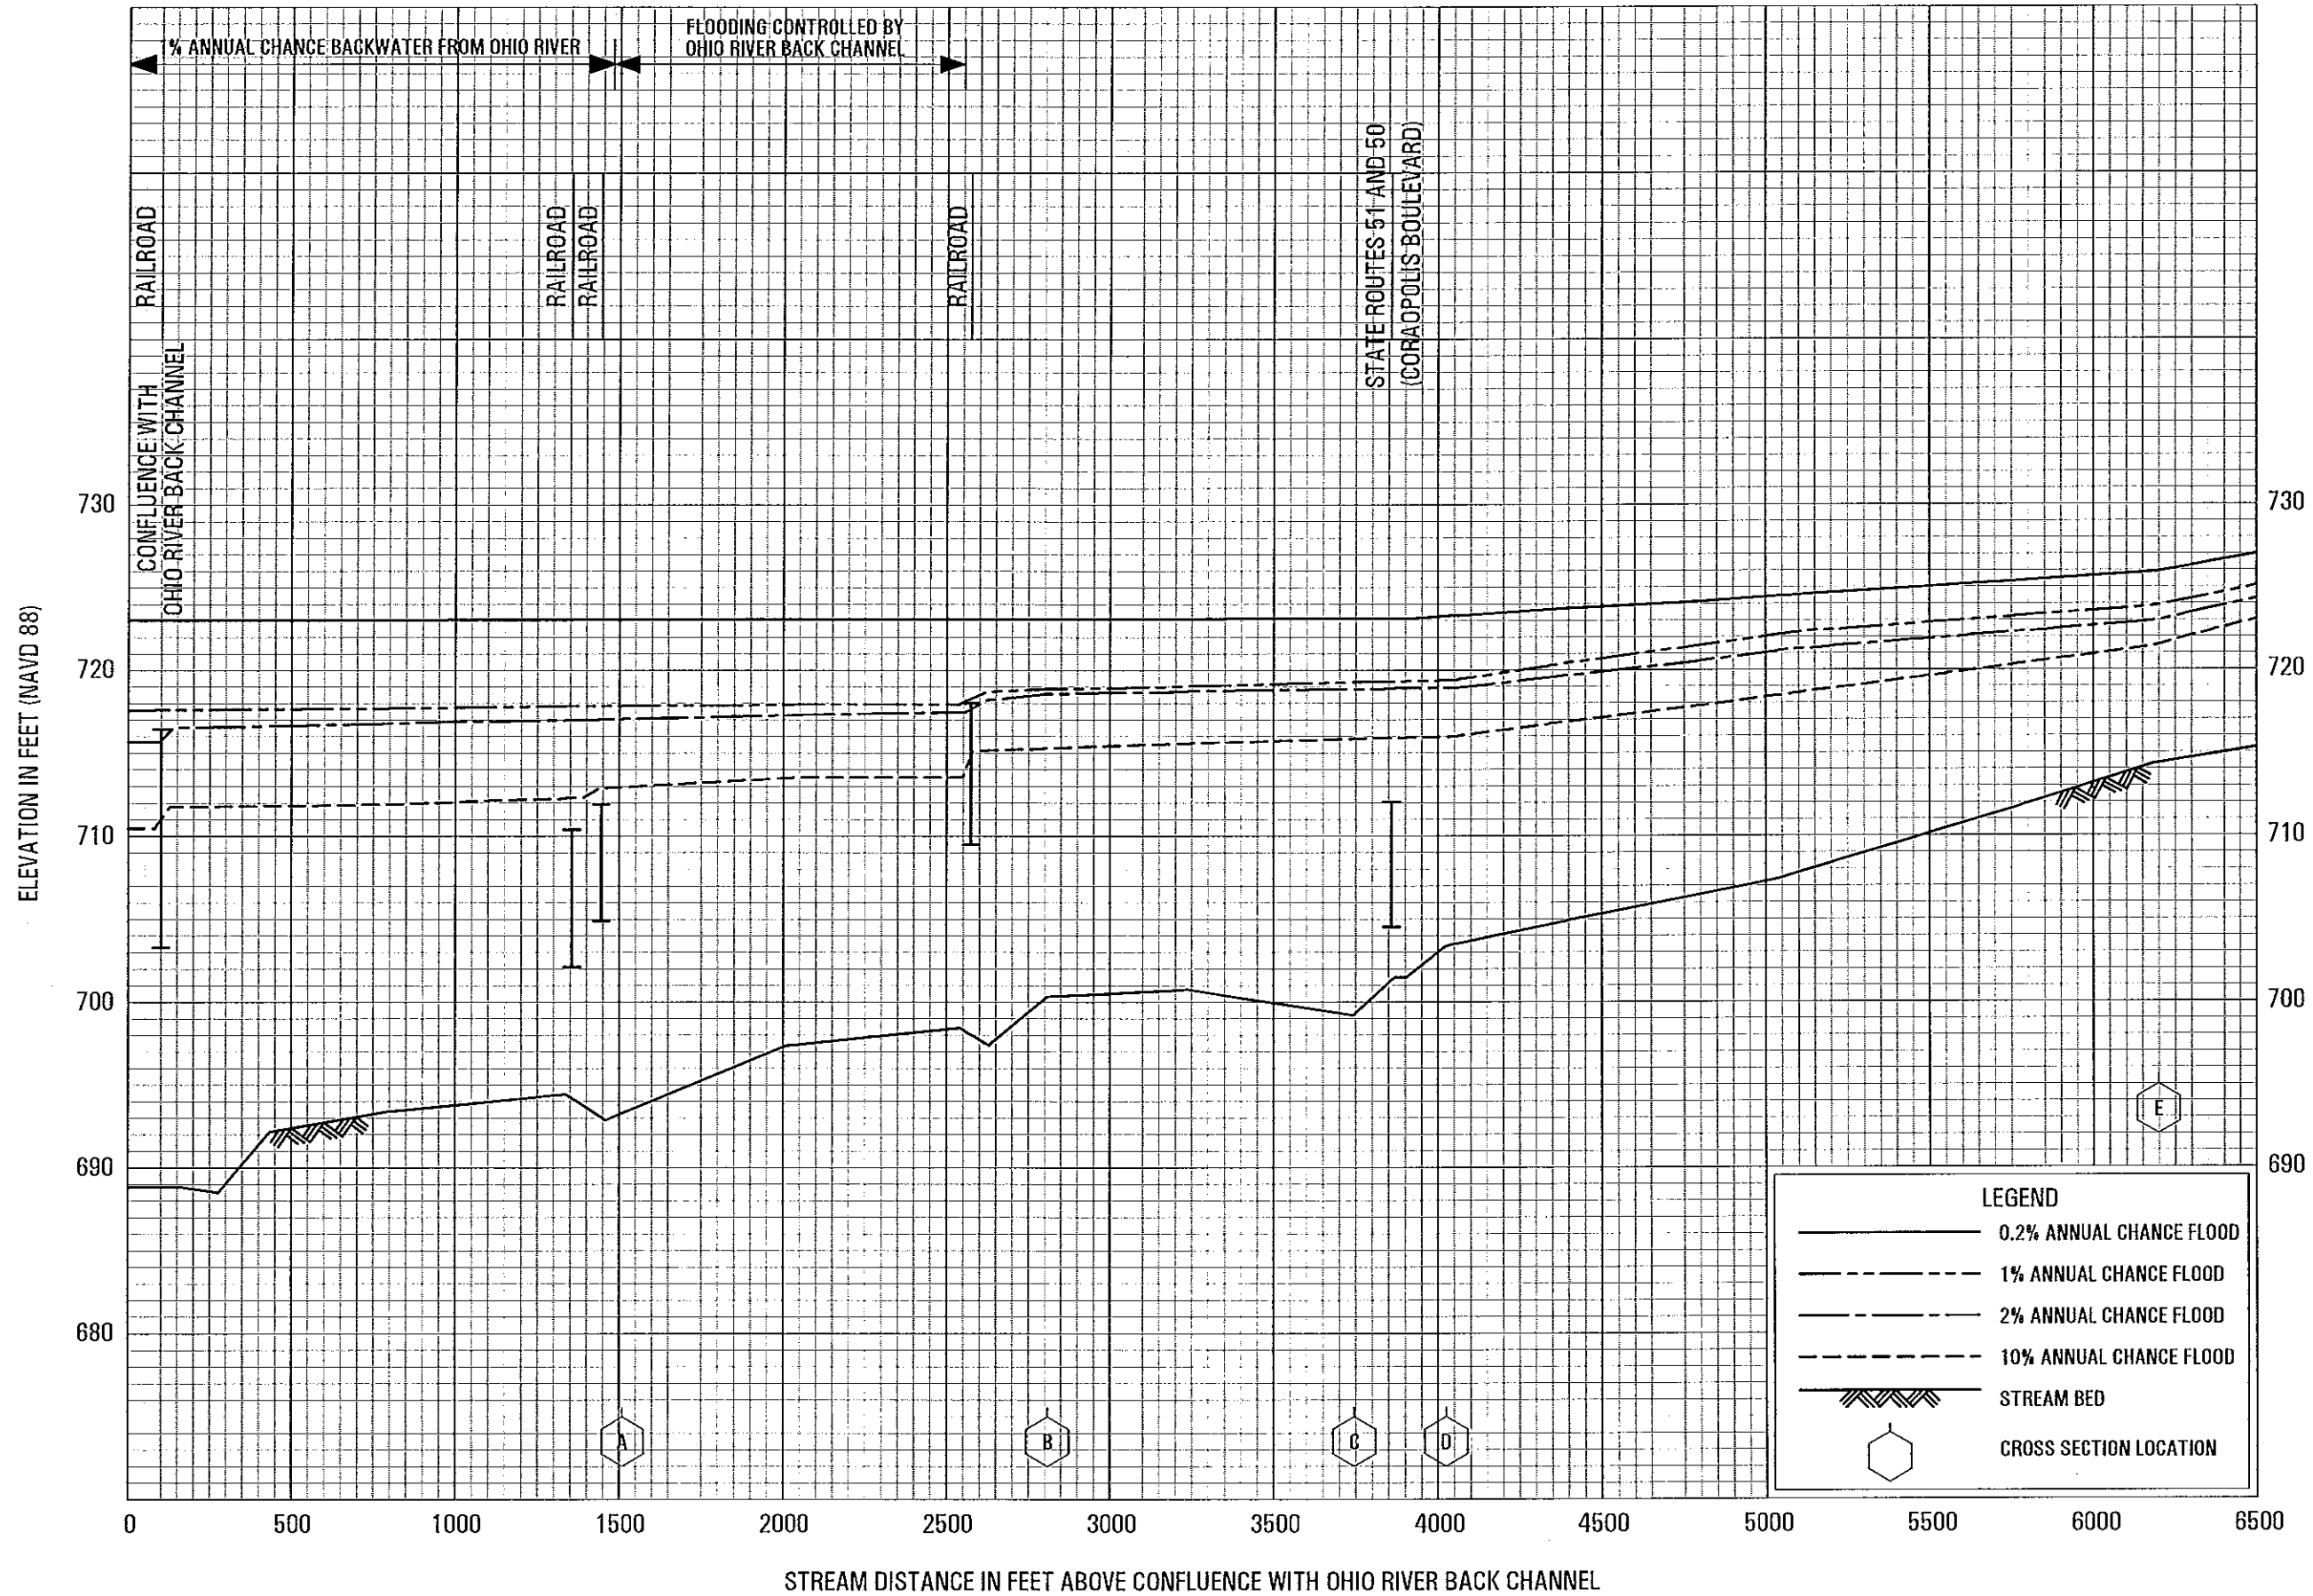

FLOOD PROFILES

MONTOUR RUN

FEDERAL EMERGENCY MANAGEMENT AGENCY
ALLEGHENY COUNTY, PA
ALL JURISDICTIONS