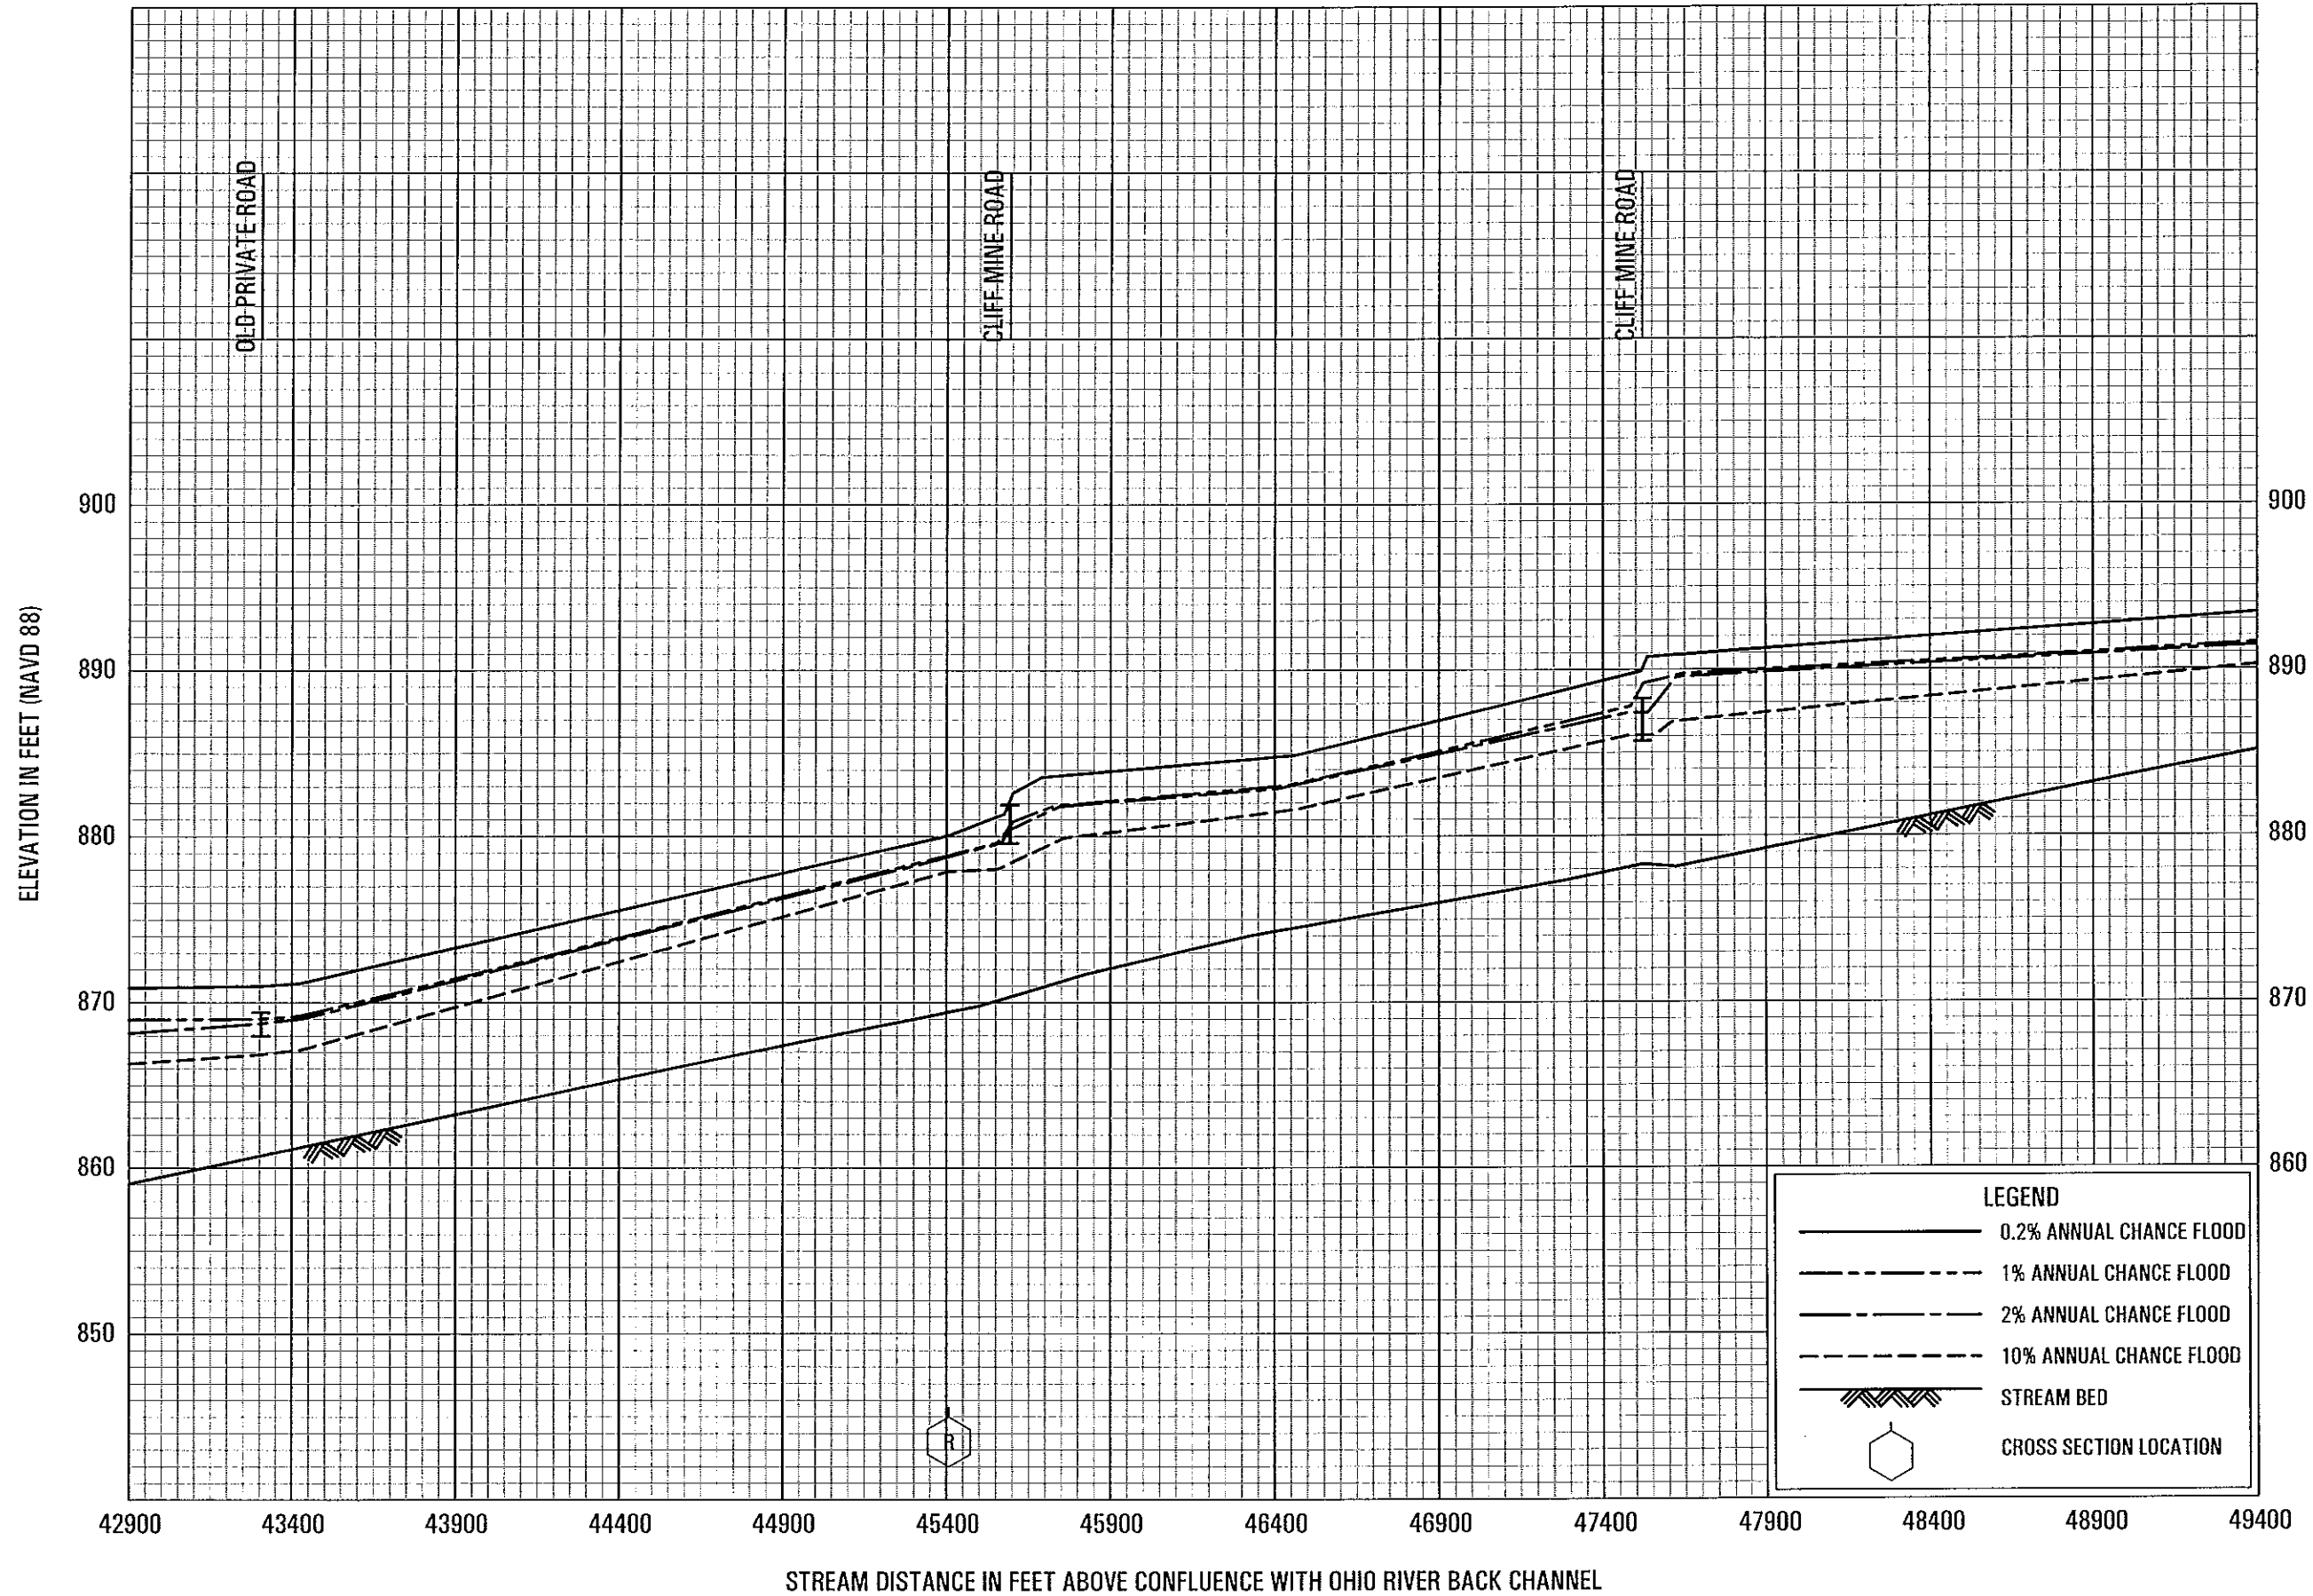

FLOOD PROFILES
MONTOUR RUN

FEDERAL EMERGENCY MANAGEMENT AGENCY
ALLEGHENY COUNTY, PA
ALL JURISDICTIONS