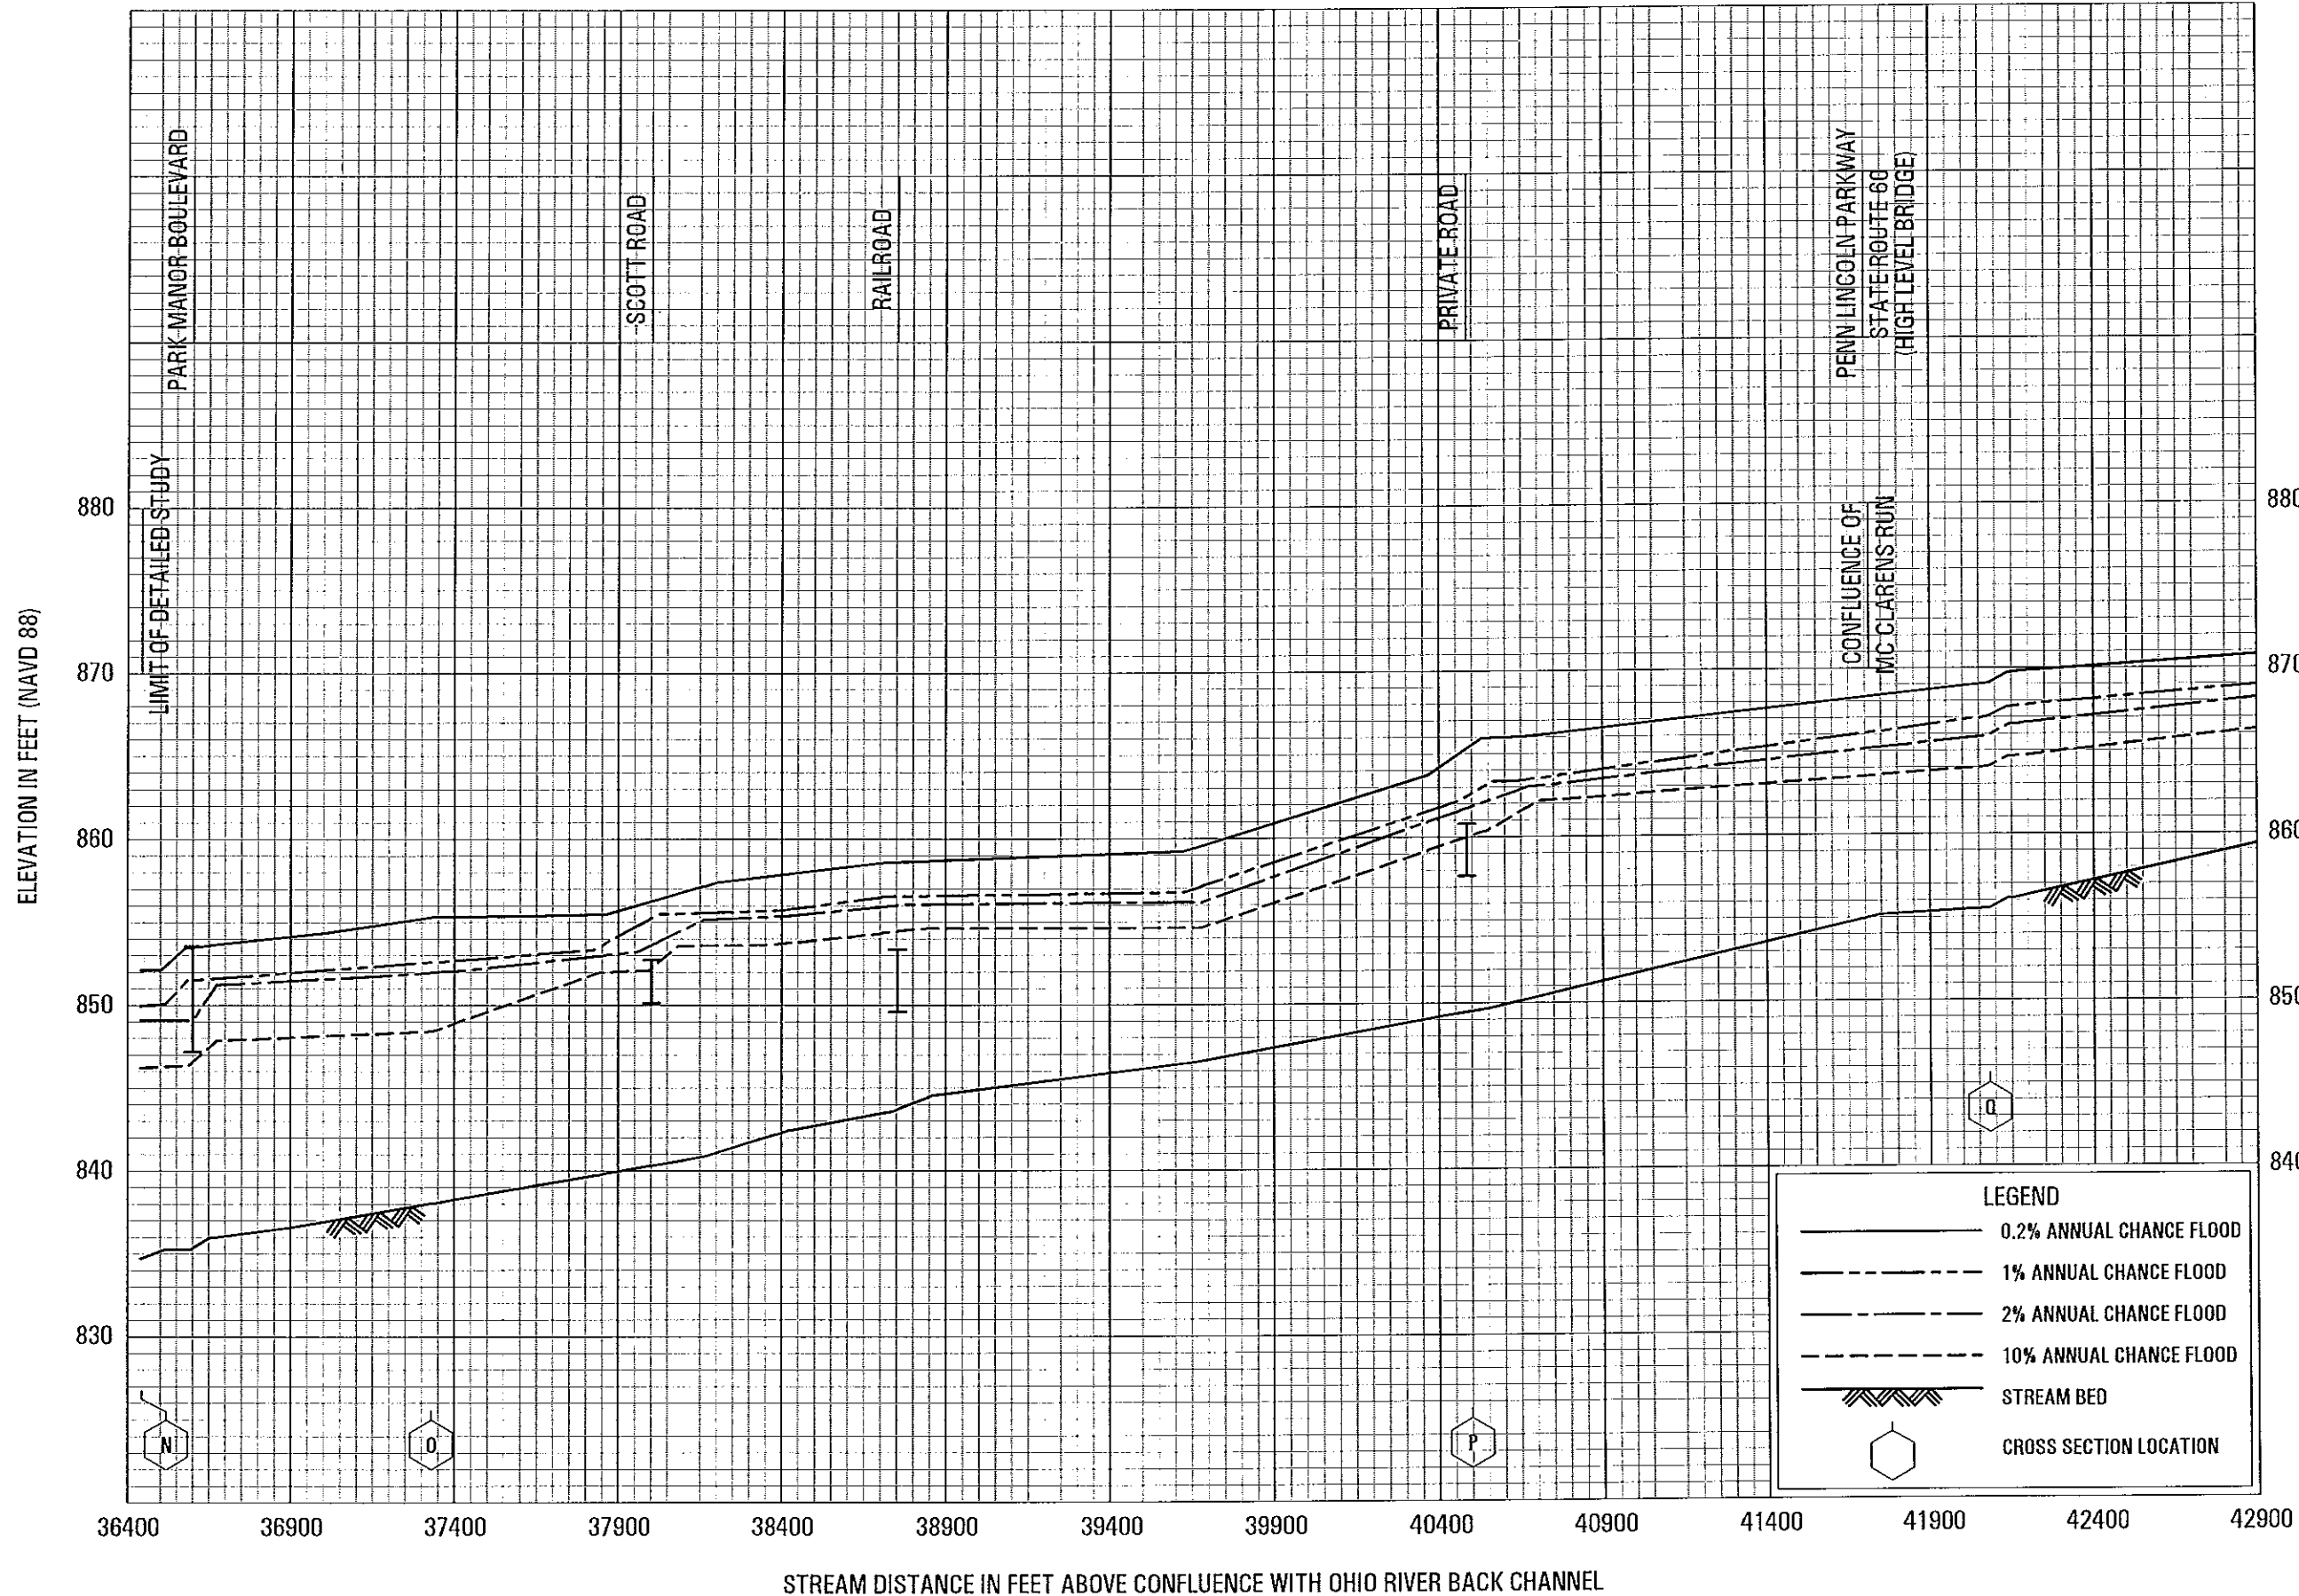

FLOOD PROFILES
MONTOUR RUN

FEDERAL EMERGENCY MANAGEMENT AGENCY
ALLEGHENY COUNTY, PA
ALL JURISDICTIONS