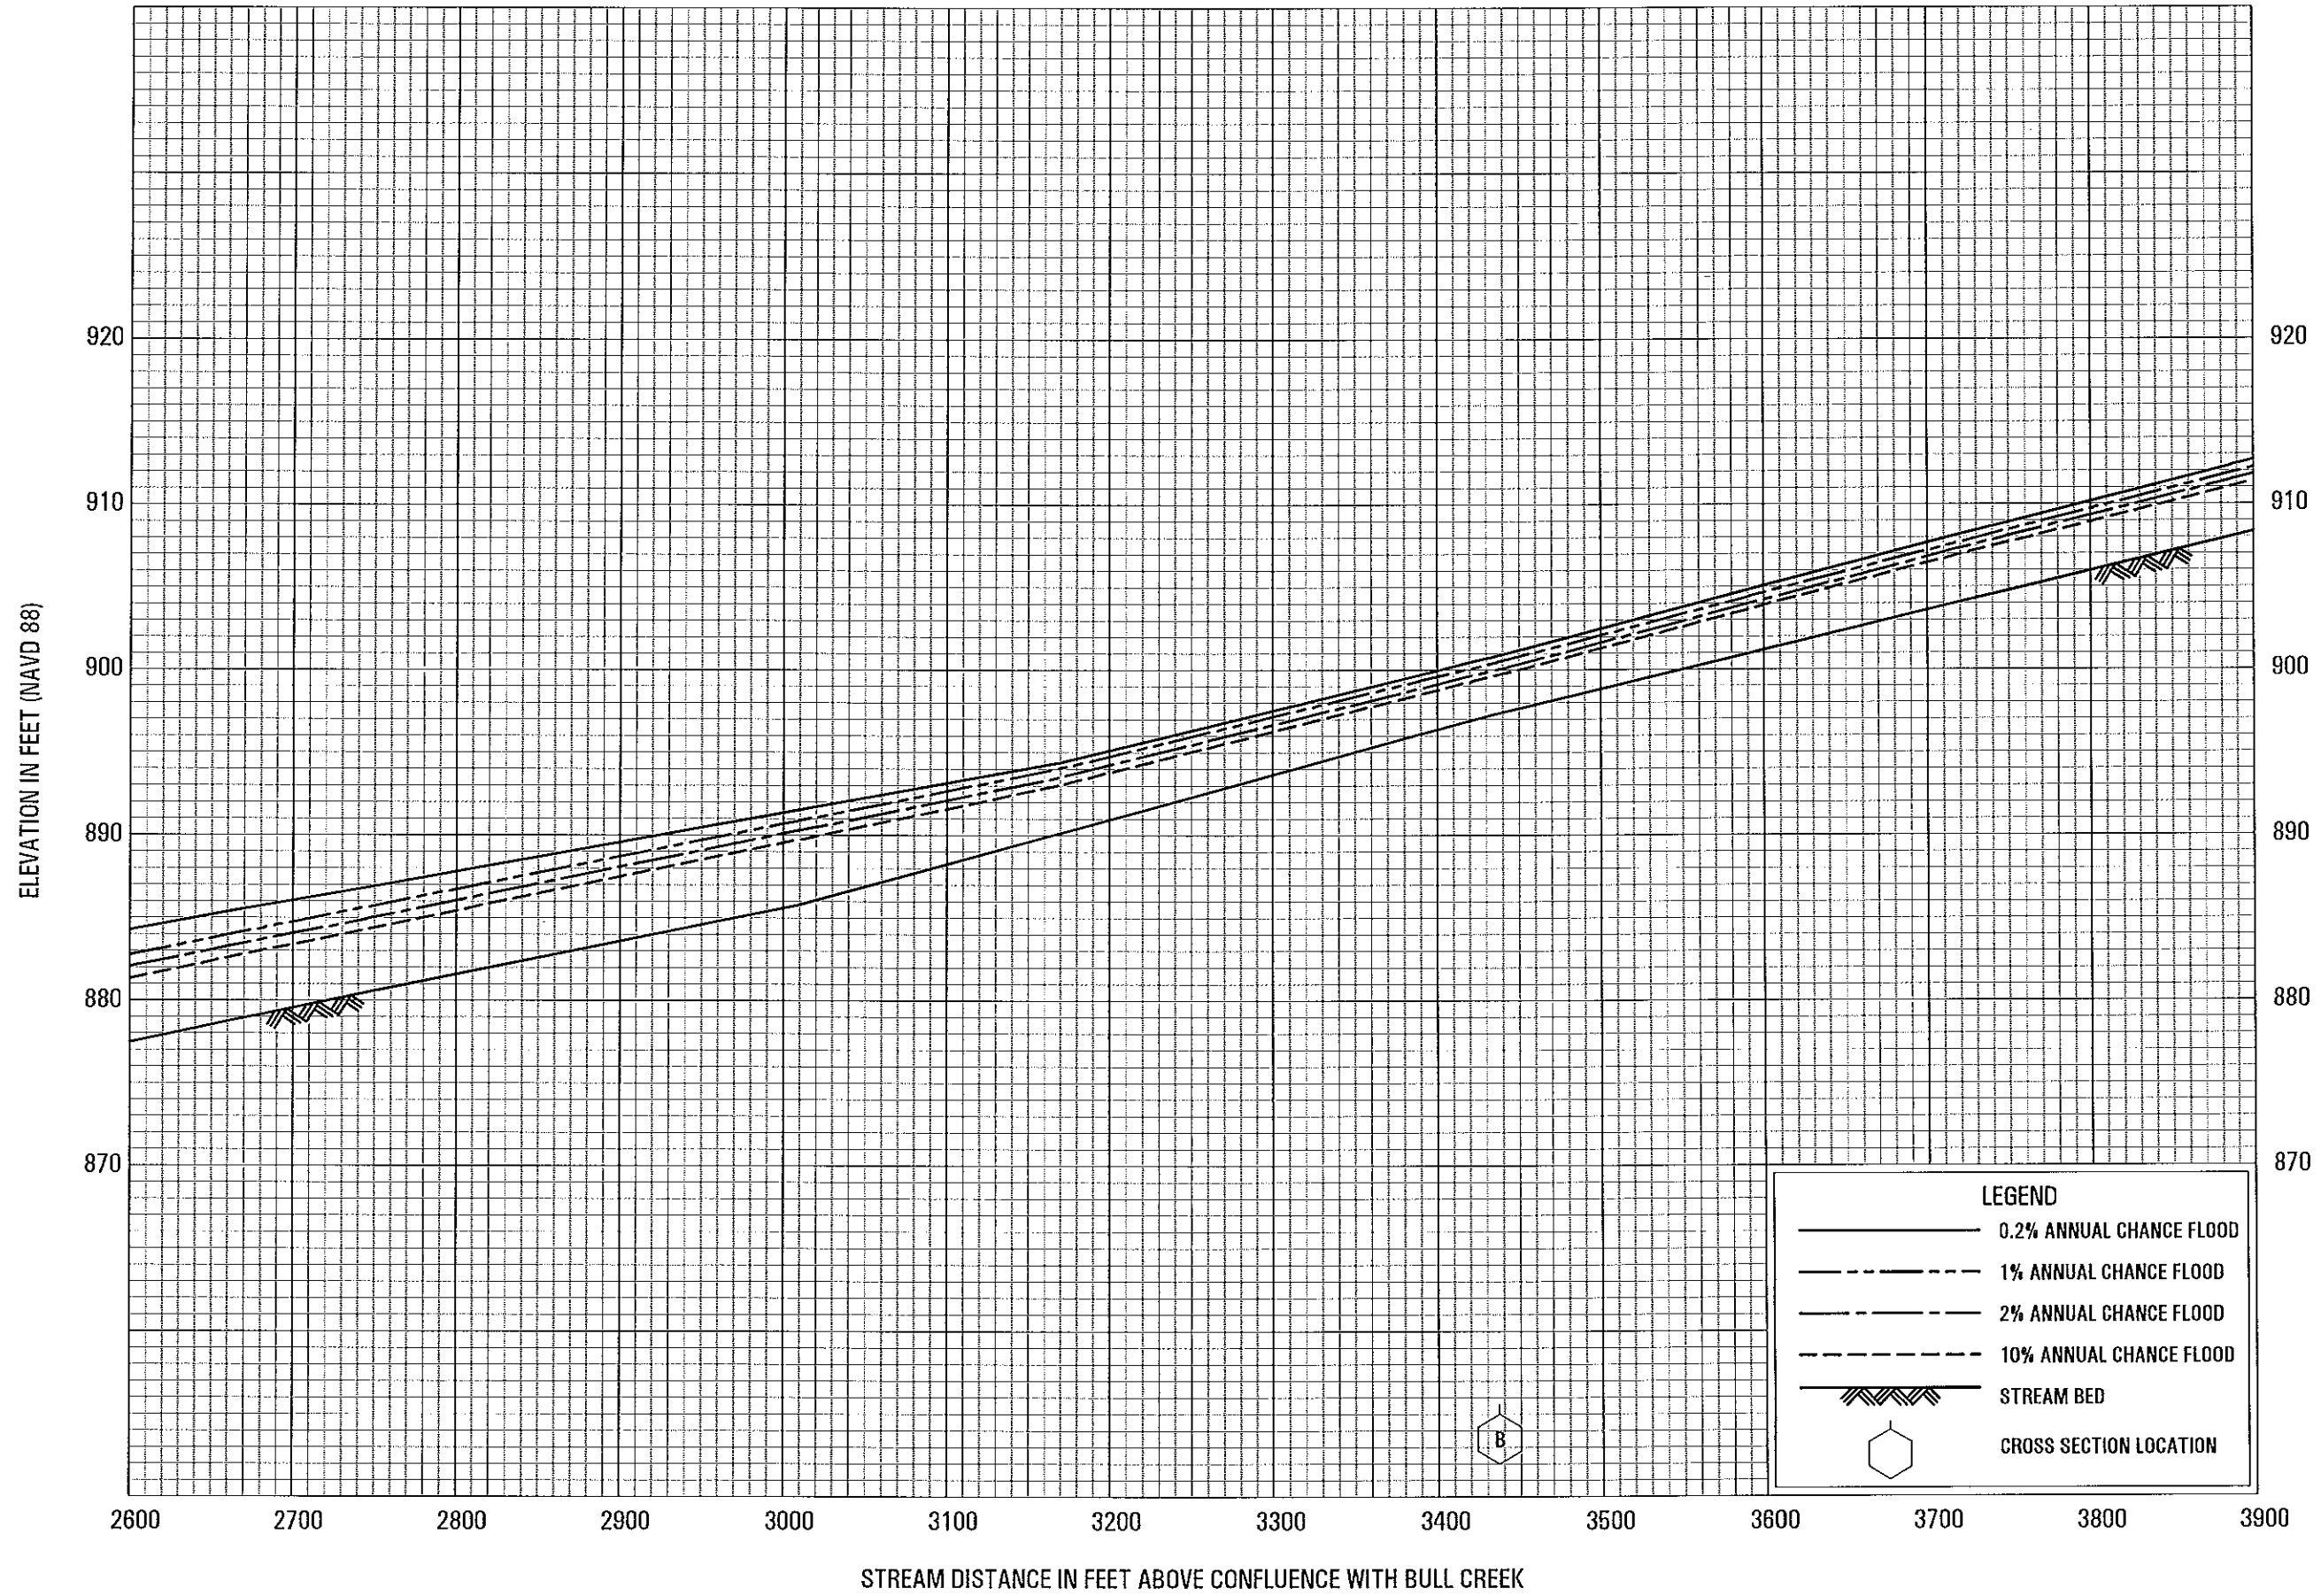

FLOOD PROFILES

TRIBUTARY TO BULL CREEK

FEDERAL EMERGENCY MANAGEMENT AGENCY

ALLEGHENY COUNTY, PA

ALL JURISDICTIONS

324P