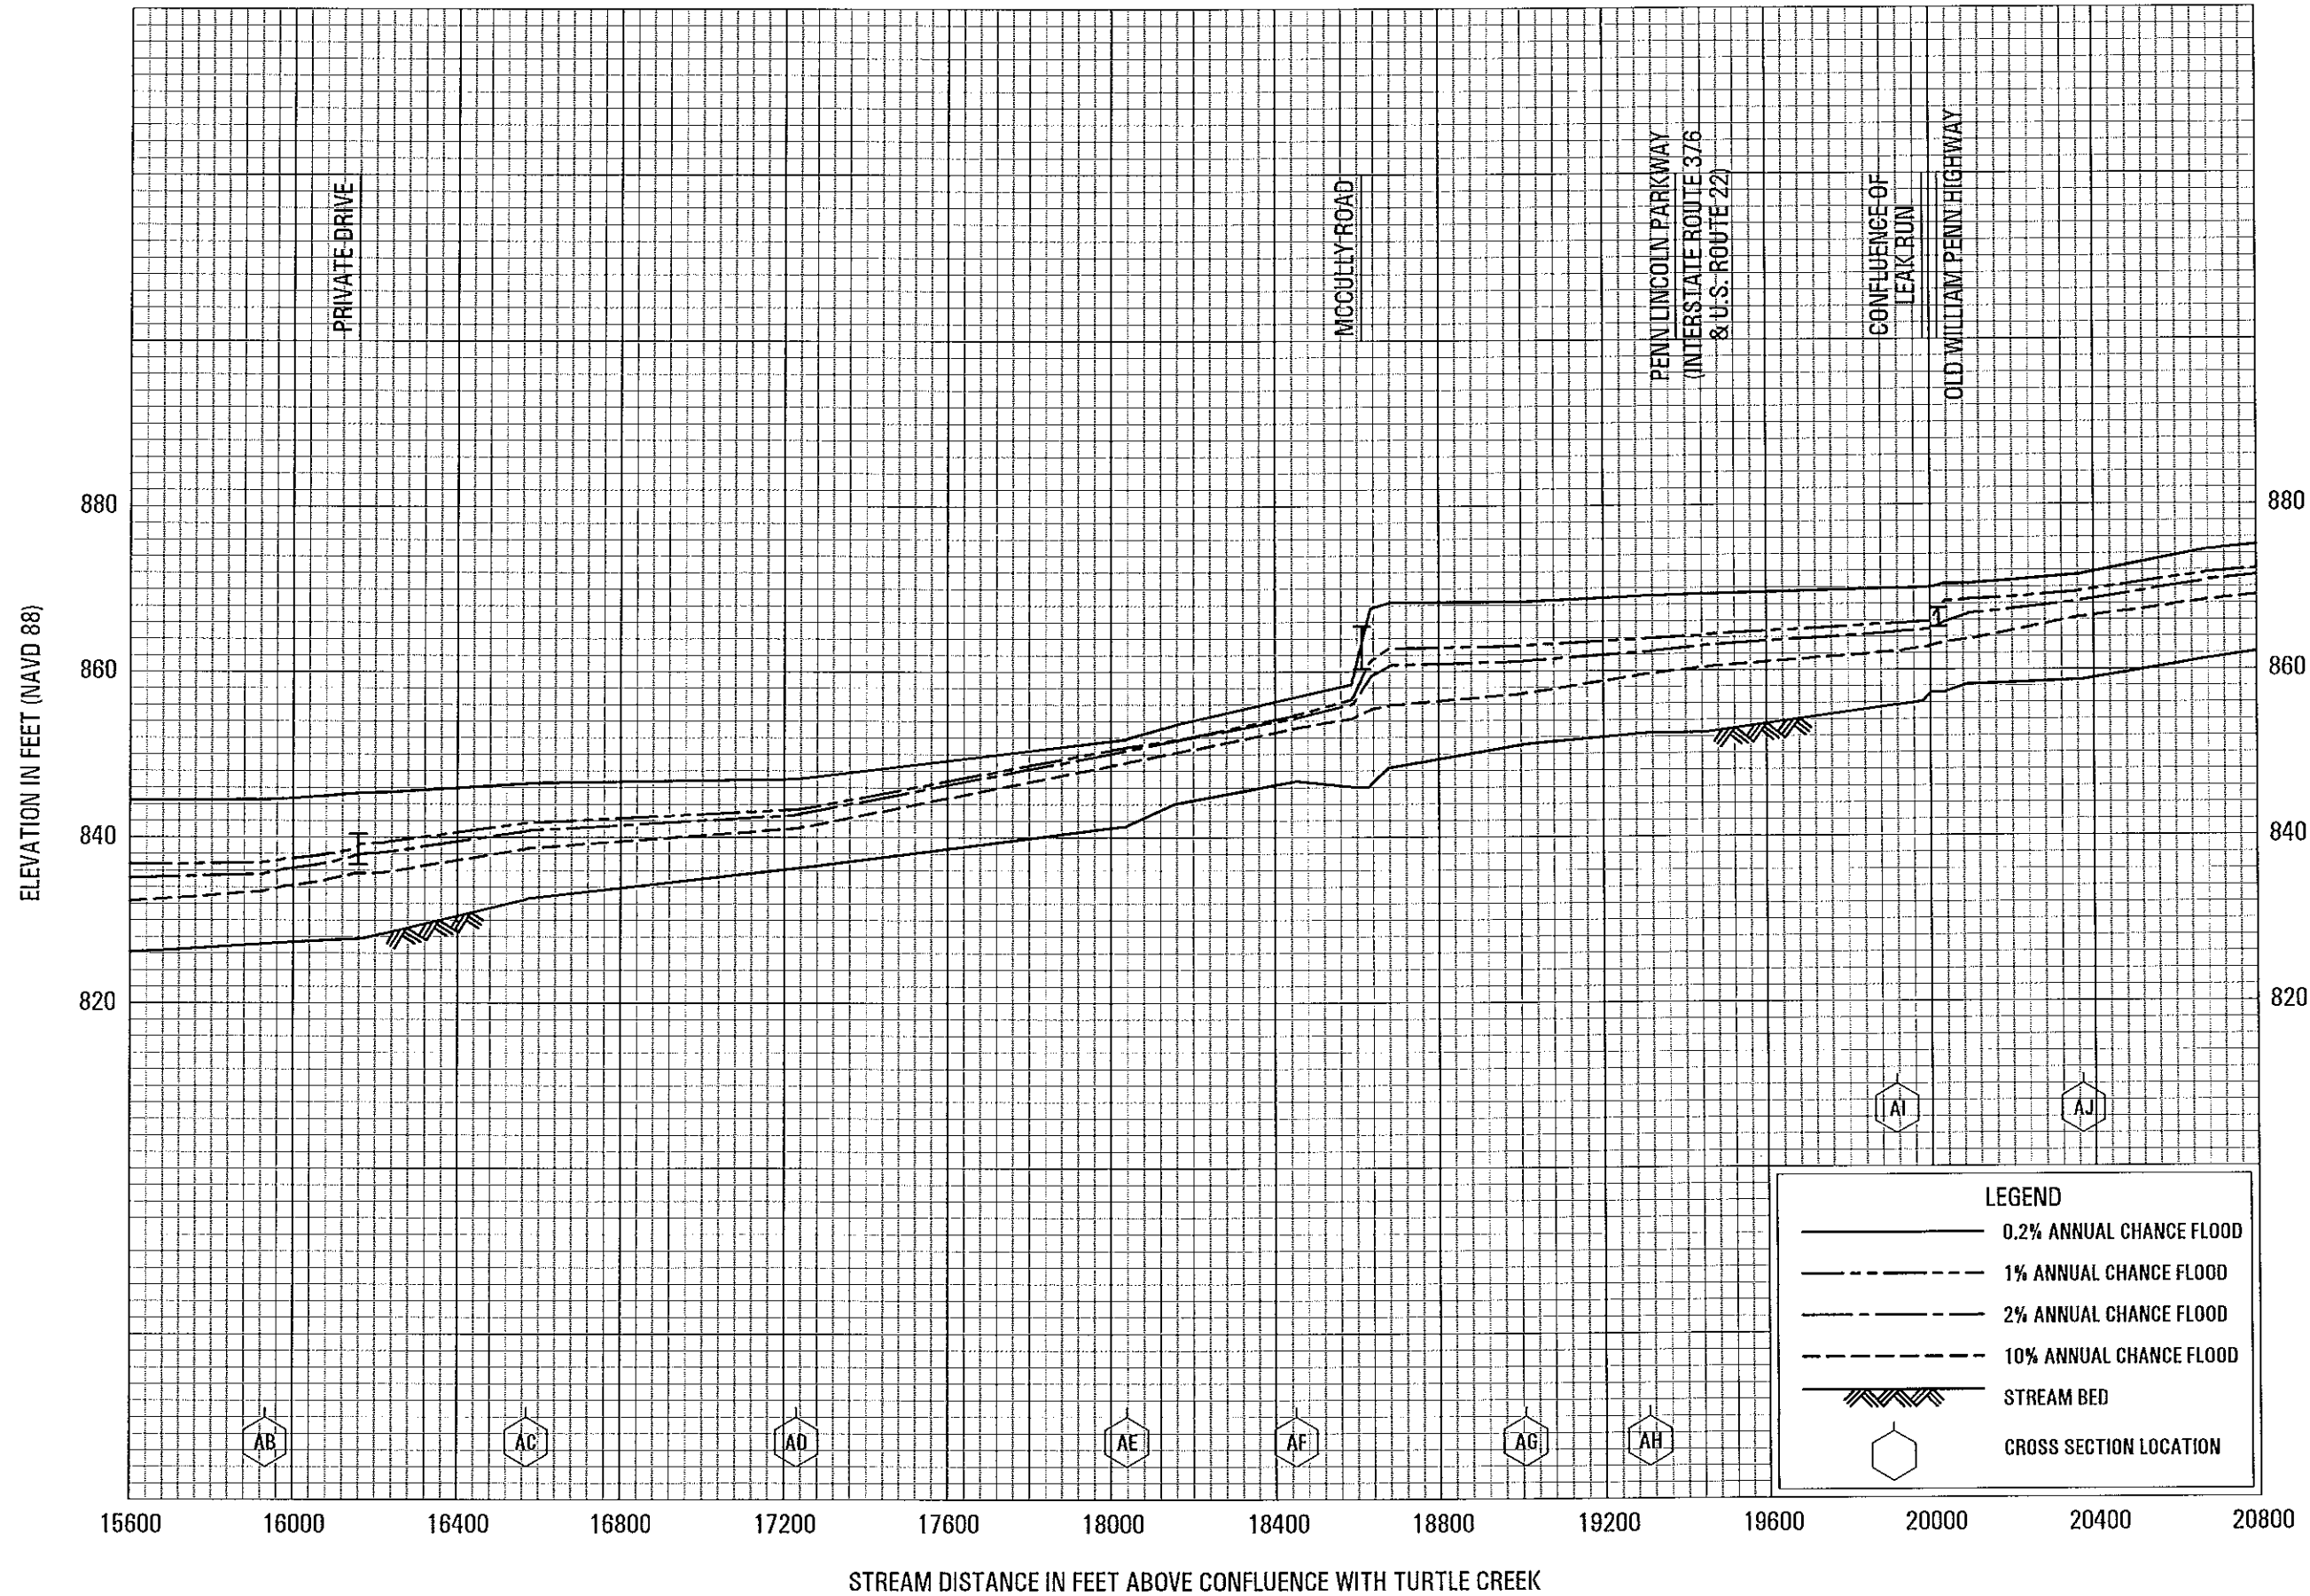

FLOOD PROFILES
THOMPSON RUN

FEDERAL EMERGENCY MANAGEMENT AGENCY
ALLEGHENY COUNTY, PA
ALL JURISDICTIONS