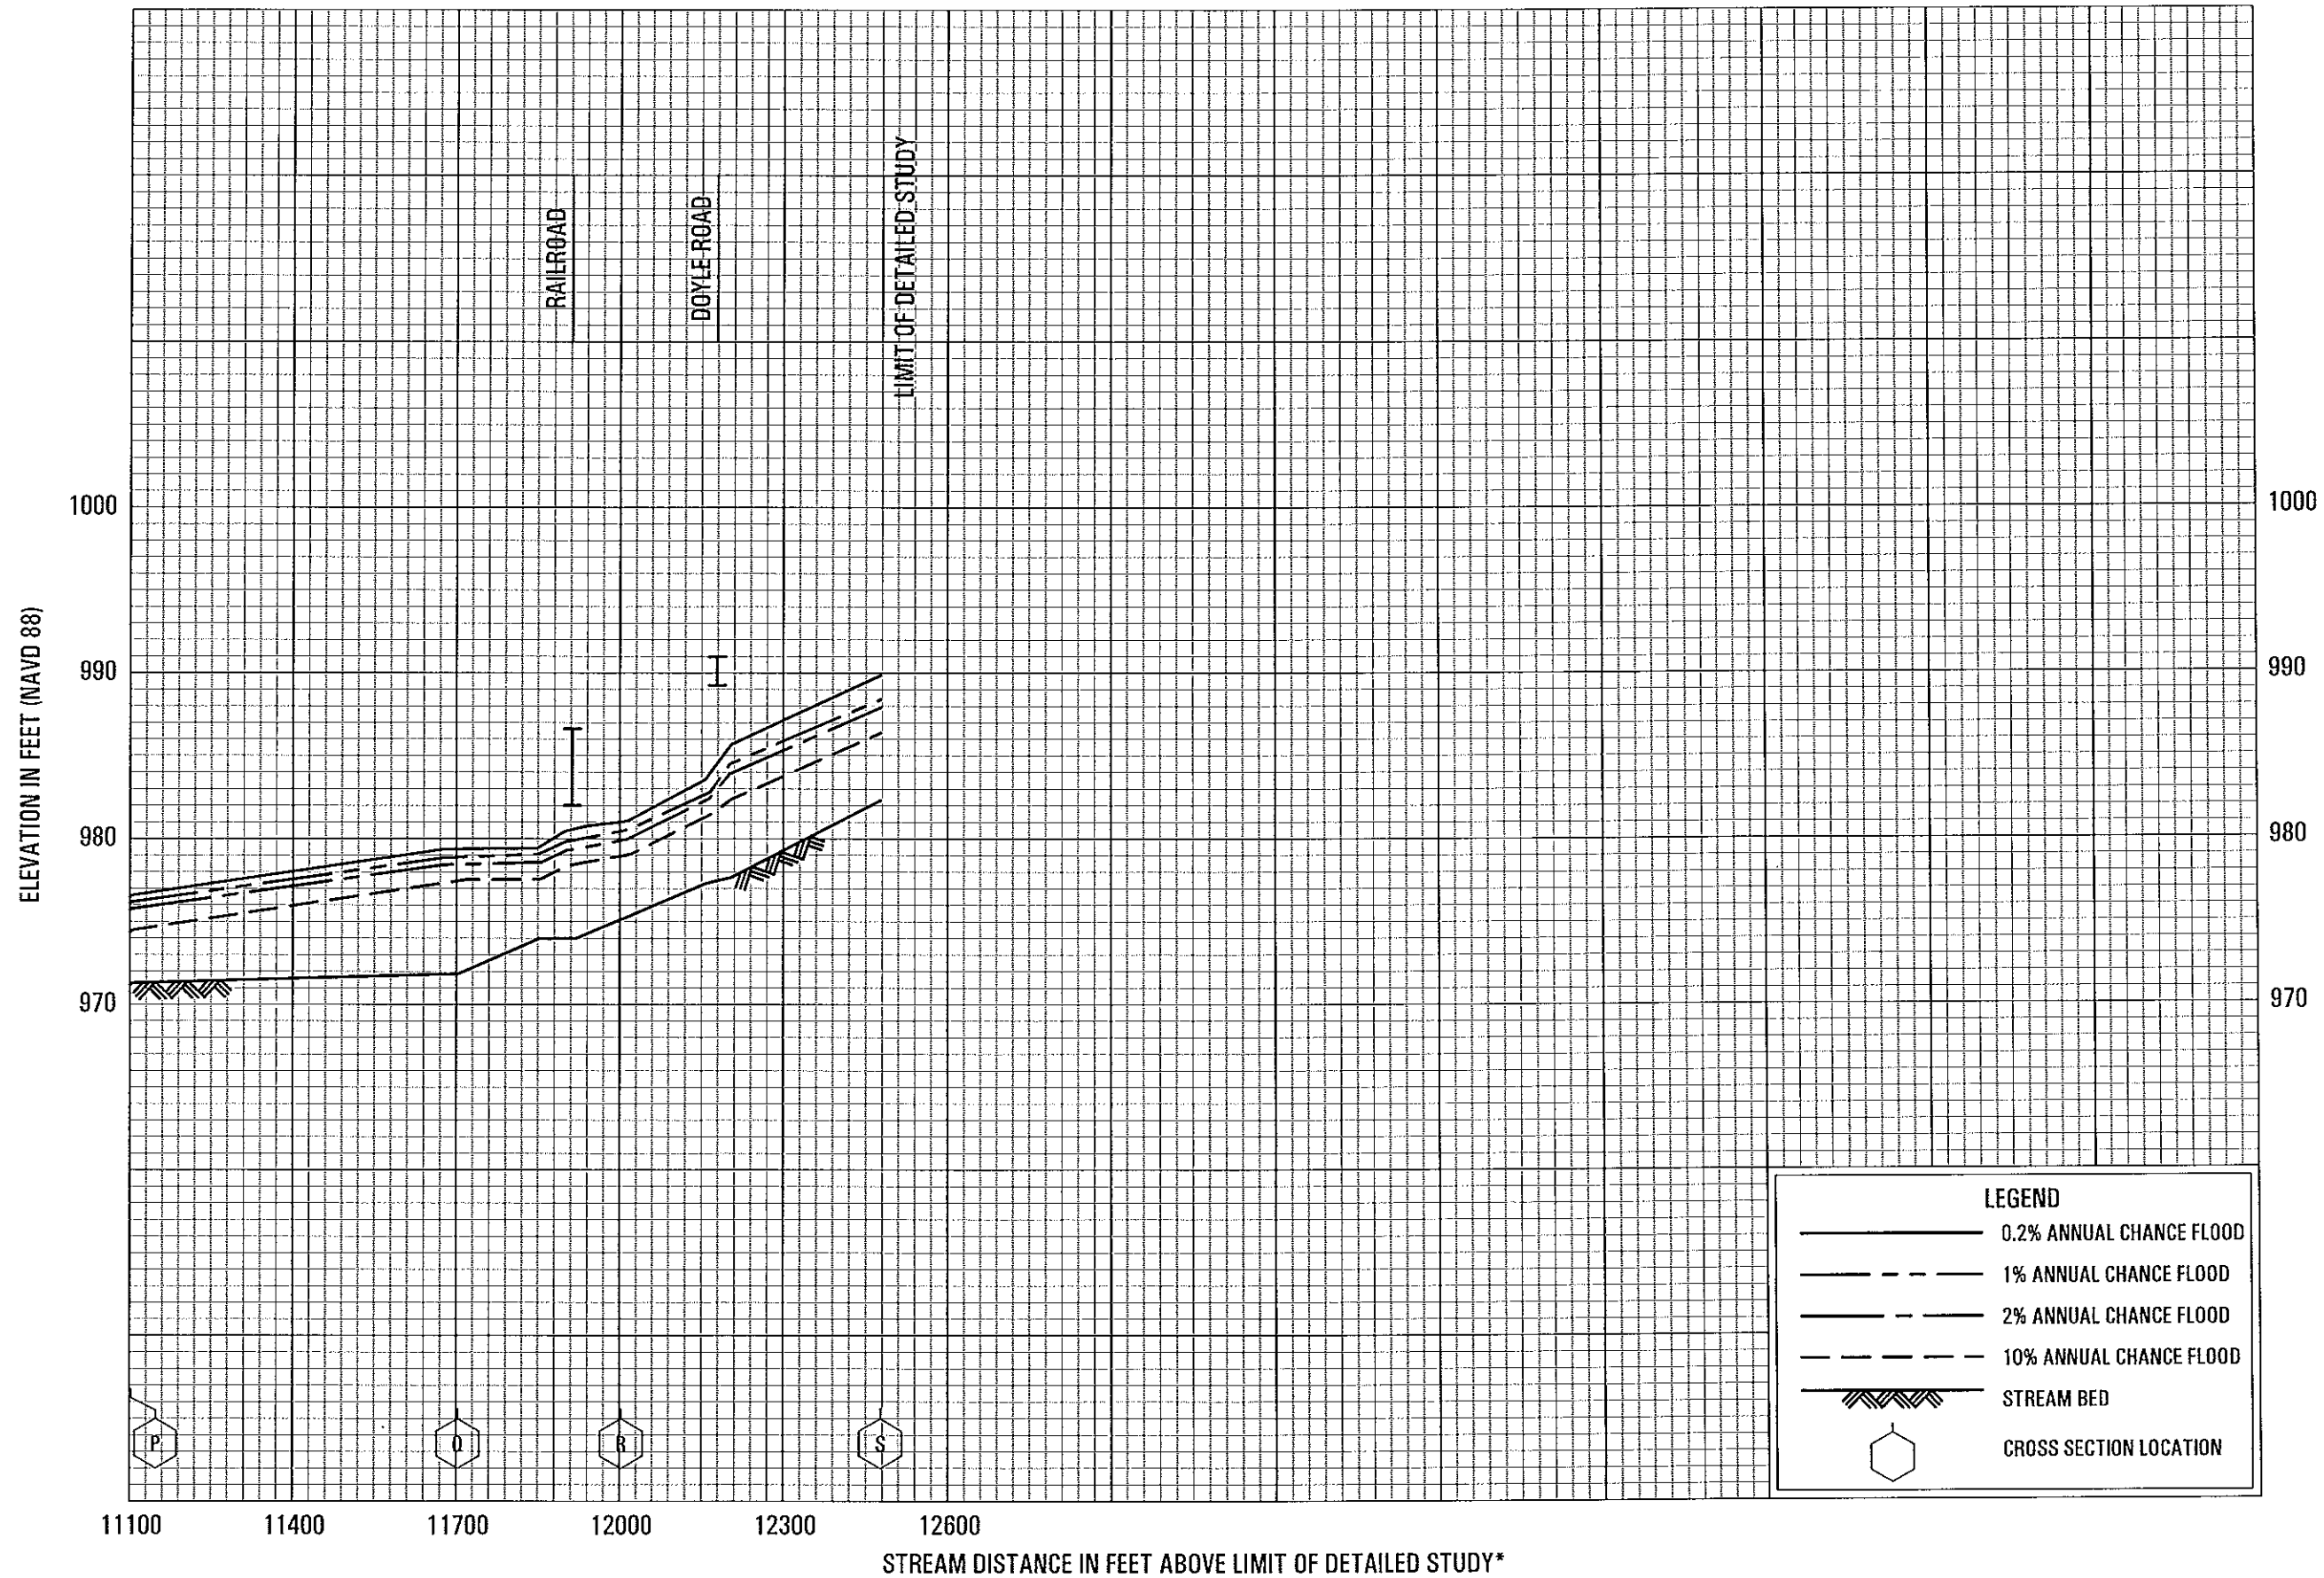

*LIMIT OF DETAILED STUDY IS LOCATED APPROXIMATELY 3170 FEET DOWNSTREAM OF STREETS RUN ROAD

FLOOD PROFILES

STREETS RUN

FEDERAL EMERGENCY MANAGEMENT AGENCY

ALLEGHENY COUNTY, PA

ALL JURISDICTIONS

*LIMIT OF DETAILED STUDY IS LOCATED APPROXIMATELY 3170 FEET DOWNSTREAM OF STREETS RUN ROAD

FLOOD PROFILES

STREETS RUN

FEDERAL EMERGENCY MANAGEMENT AGENCY

ALLEGHENY COUNTY, PA

ALL JURISDICTIONS

311P

FLOOD PROFILES

THOMPSON RUN