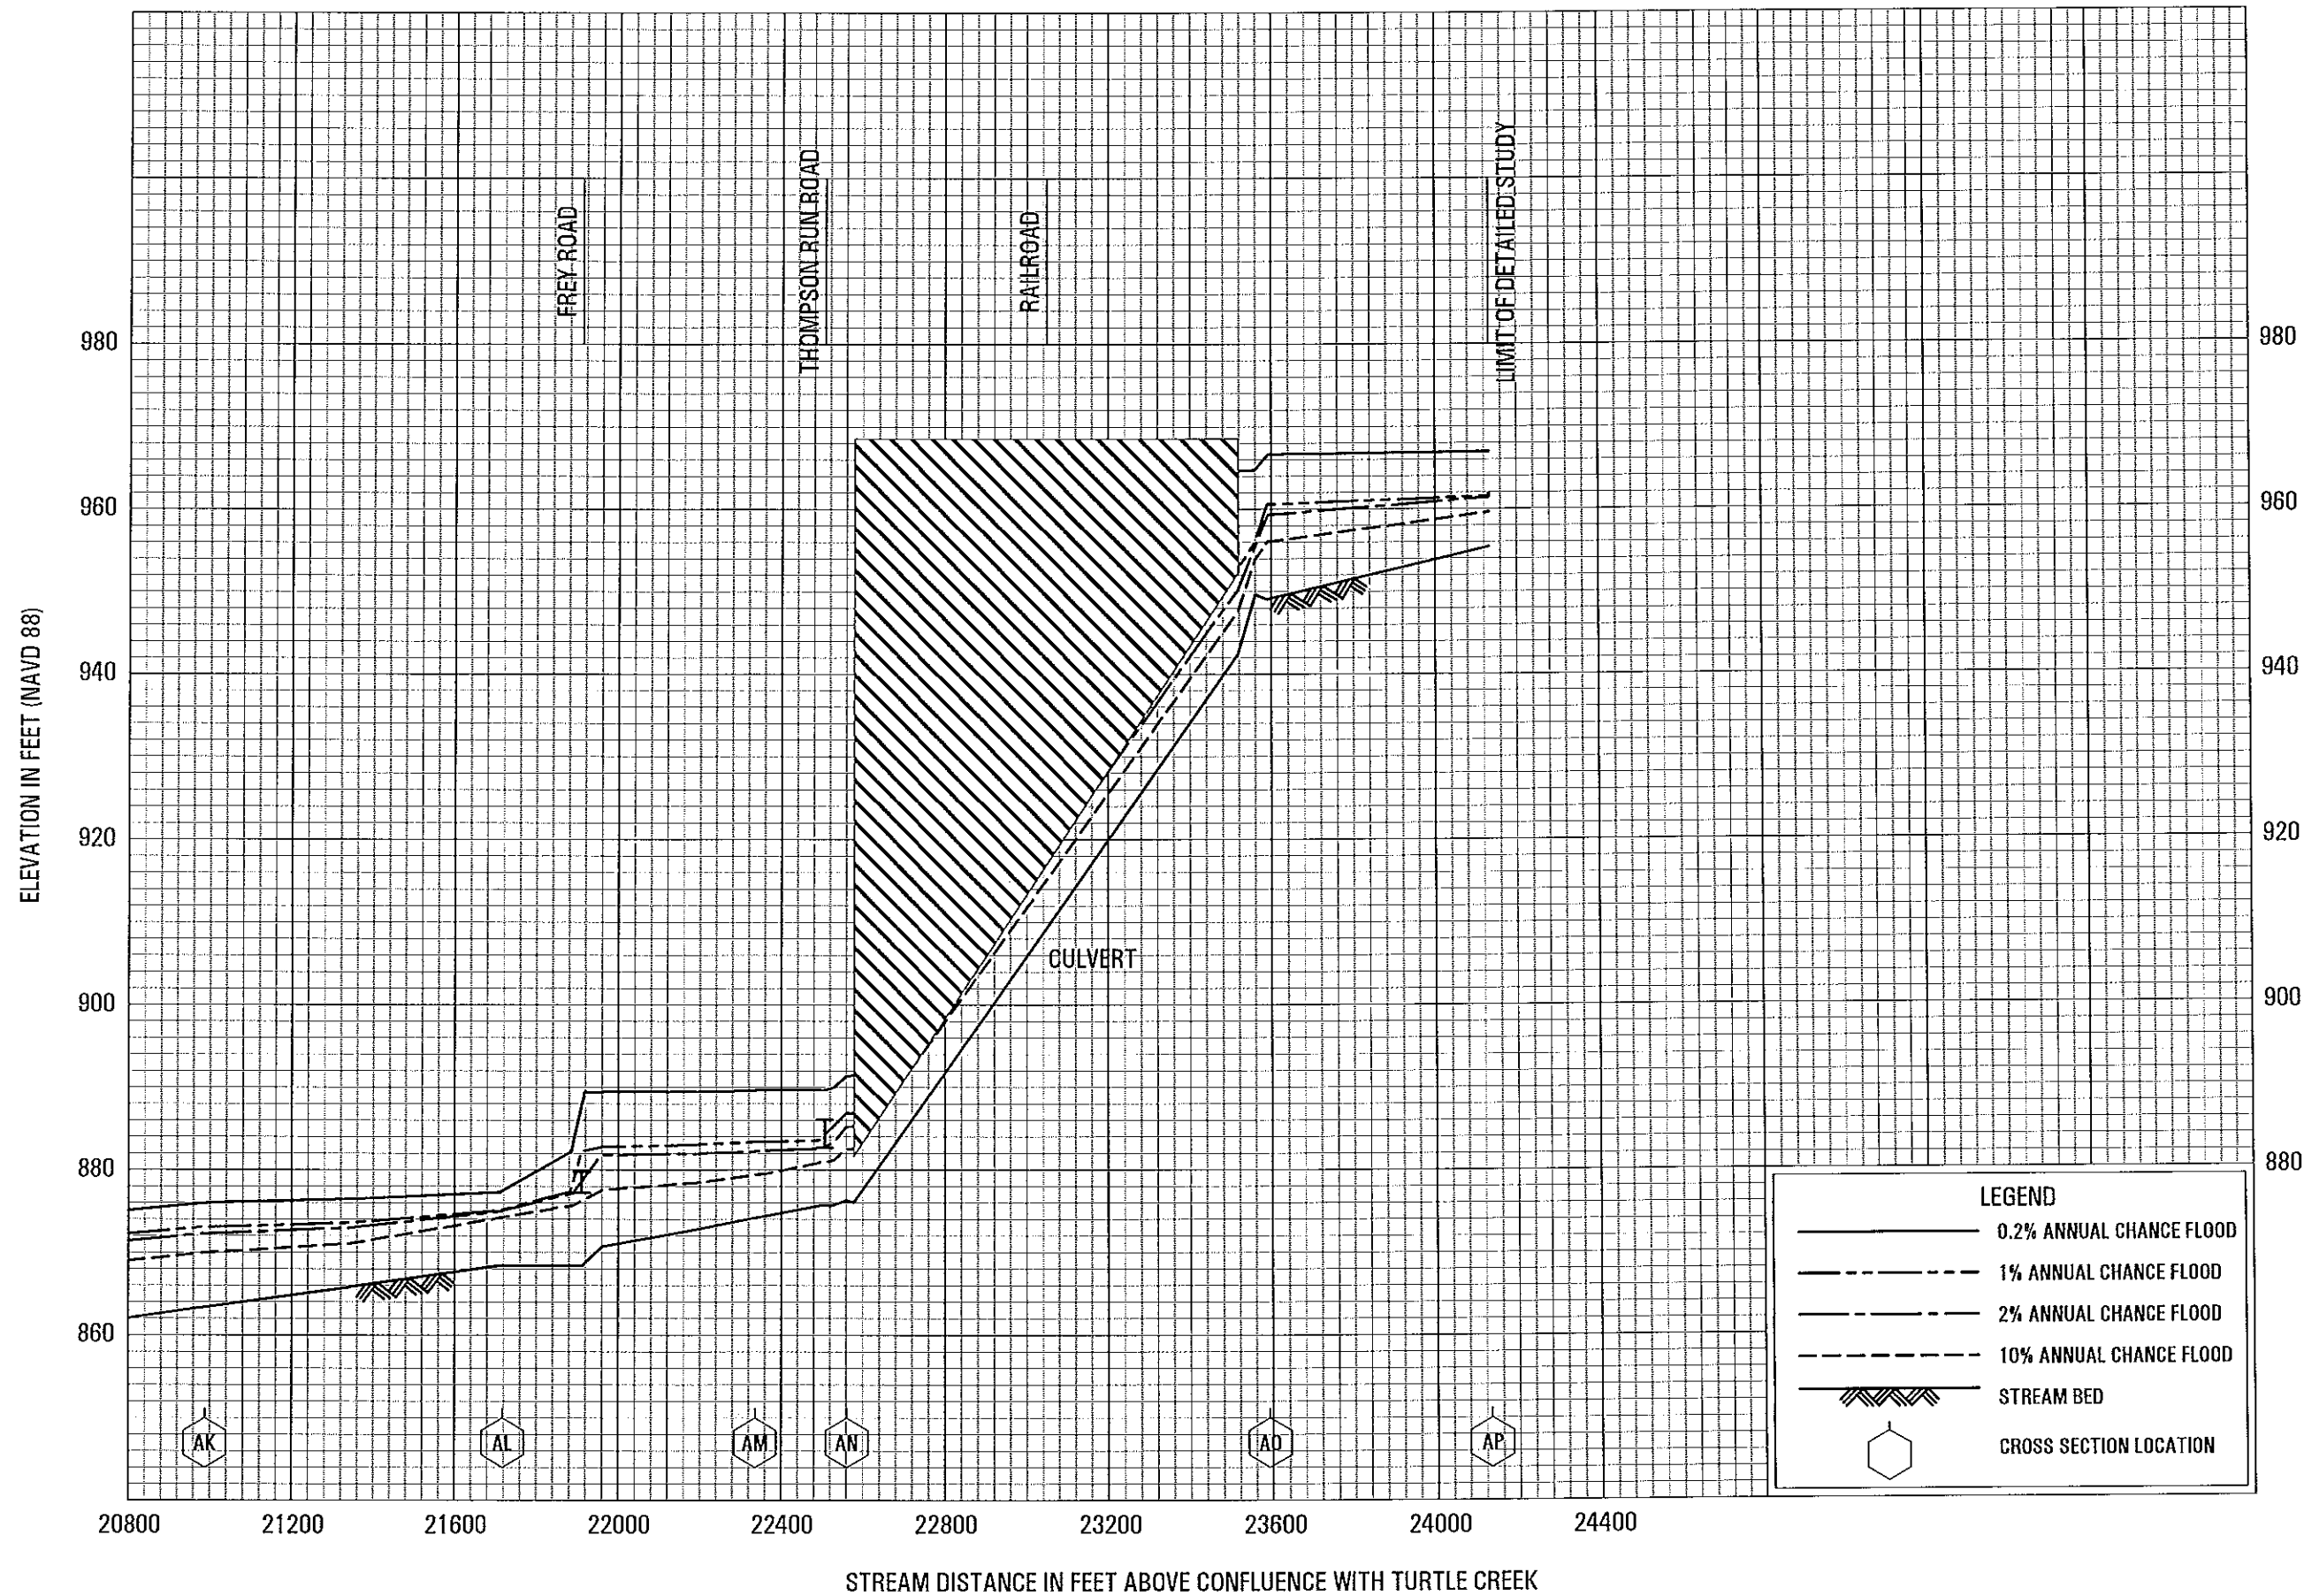

FLOOD PROFILES
THOMPSON RUN

FEDERAL EMERGENCY MANAGEMENT AGENCY
ALLEGHENY COUNTY, PA
ALL JURISDICTIONS