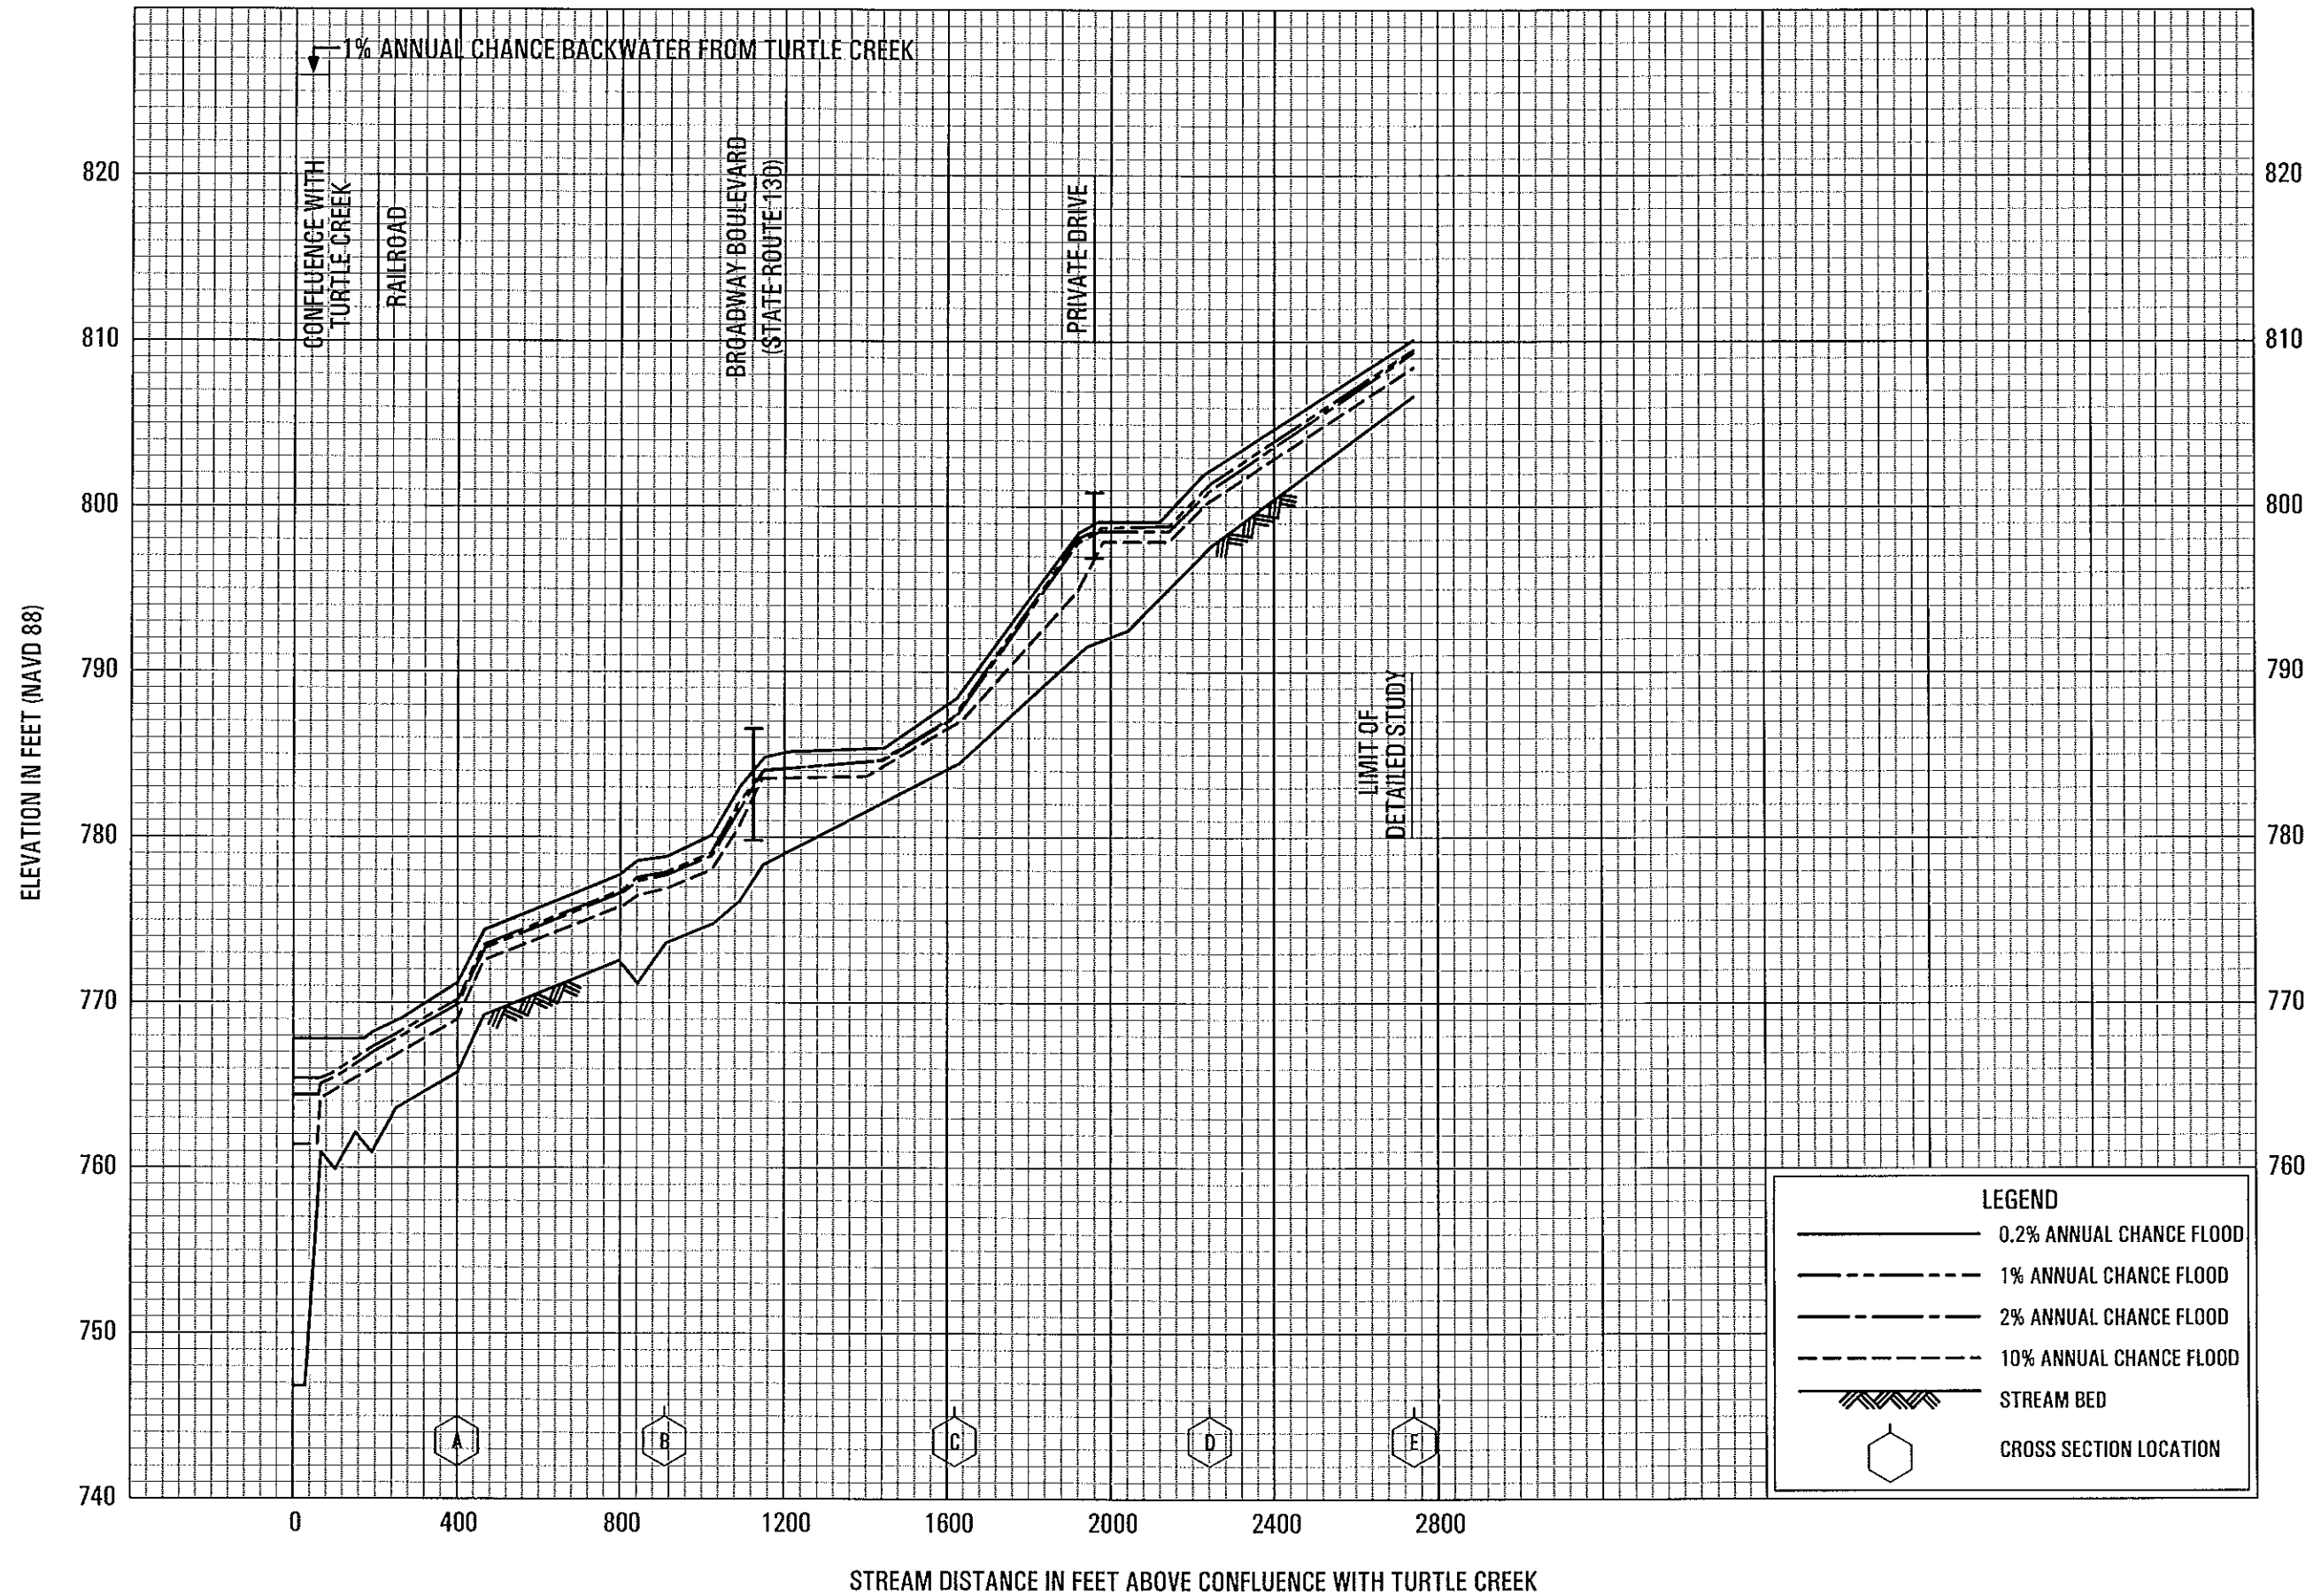

FLOOD PROFILES
UNNAMED STREAM ALONG MOSS SIDE BOULEVARD

FEDERAL EMERGENCY MANAGEMENT AGENCY
ALLEGHENY COUNTY, PA
ALL JURISDICTIONS

333P