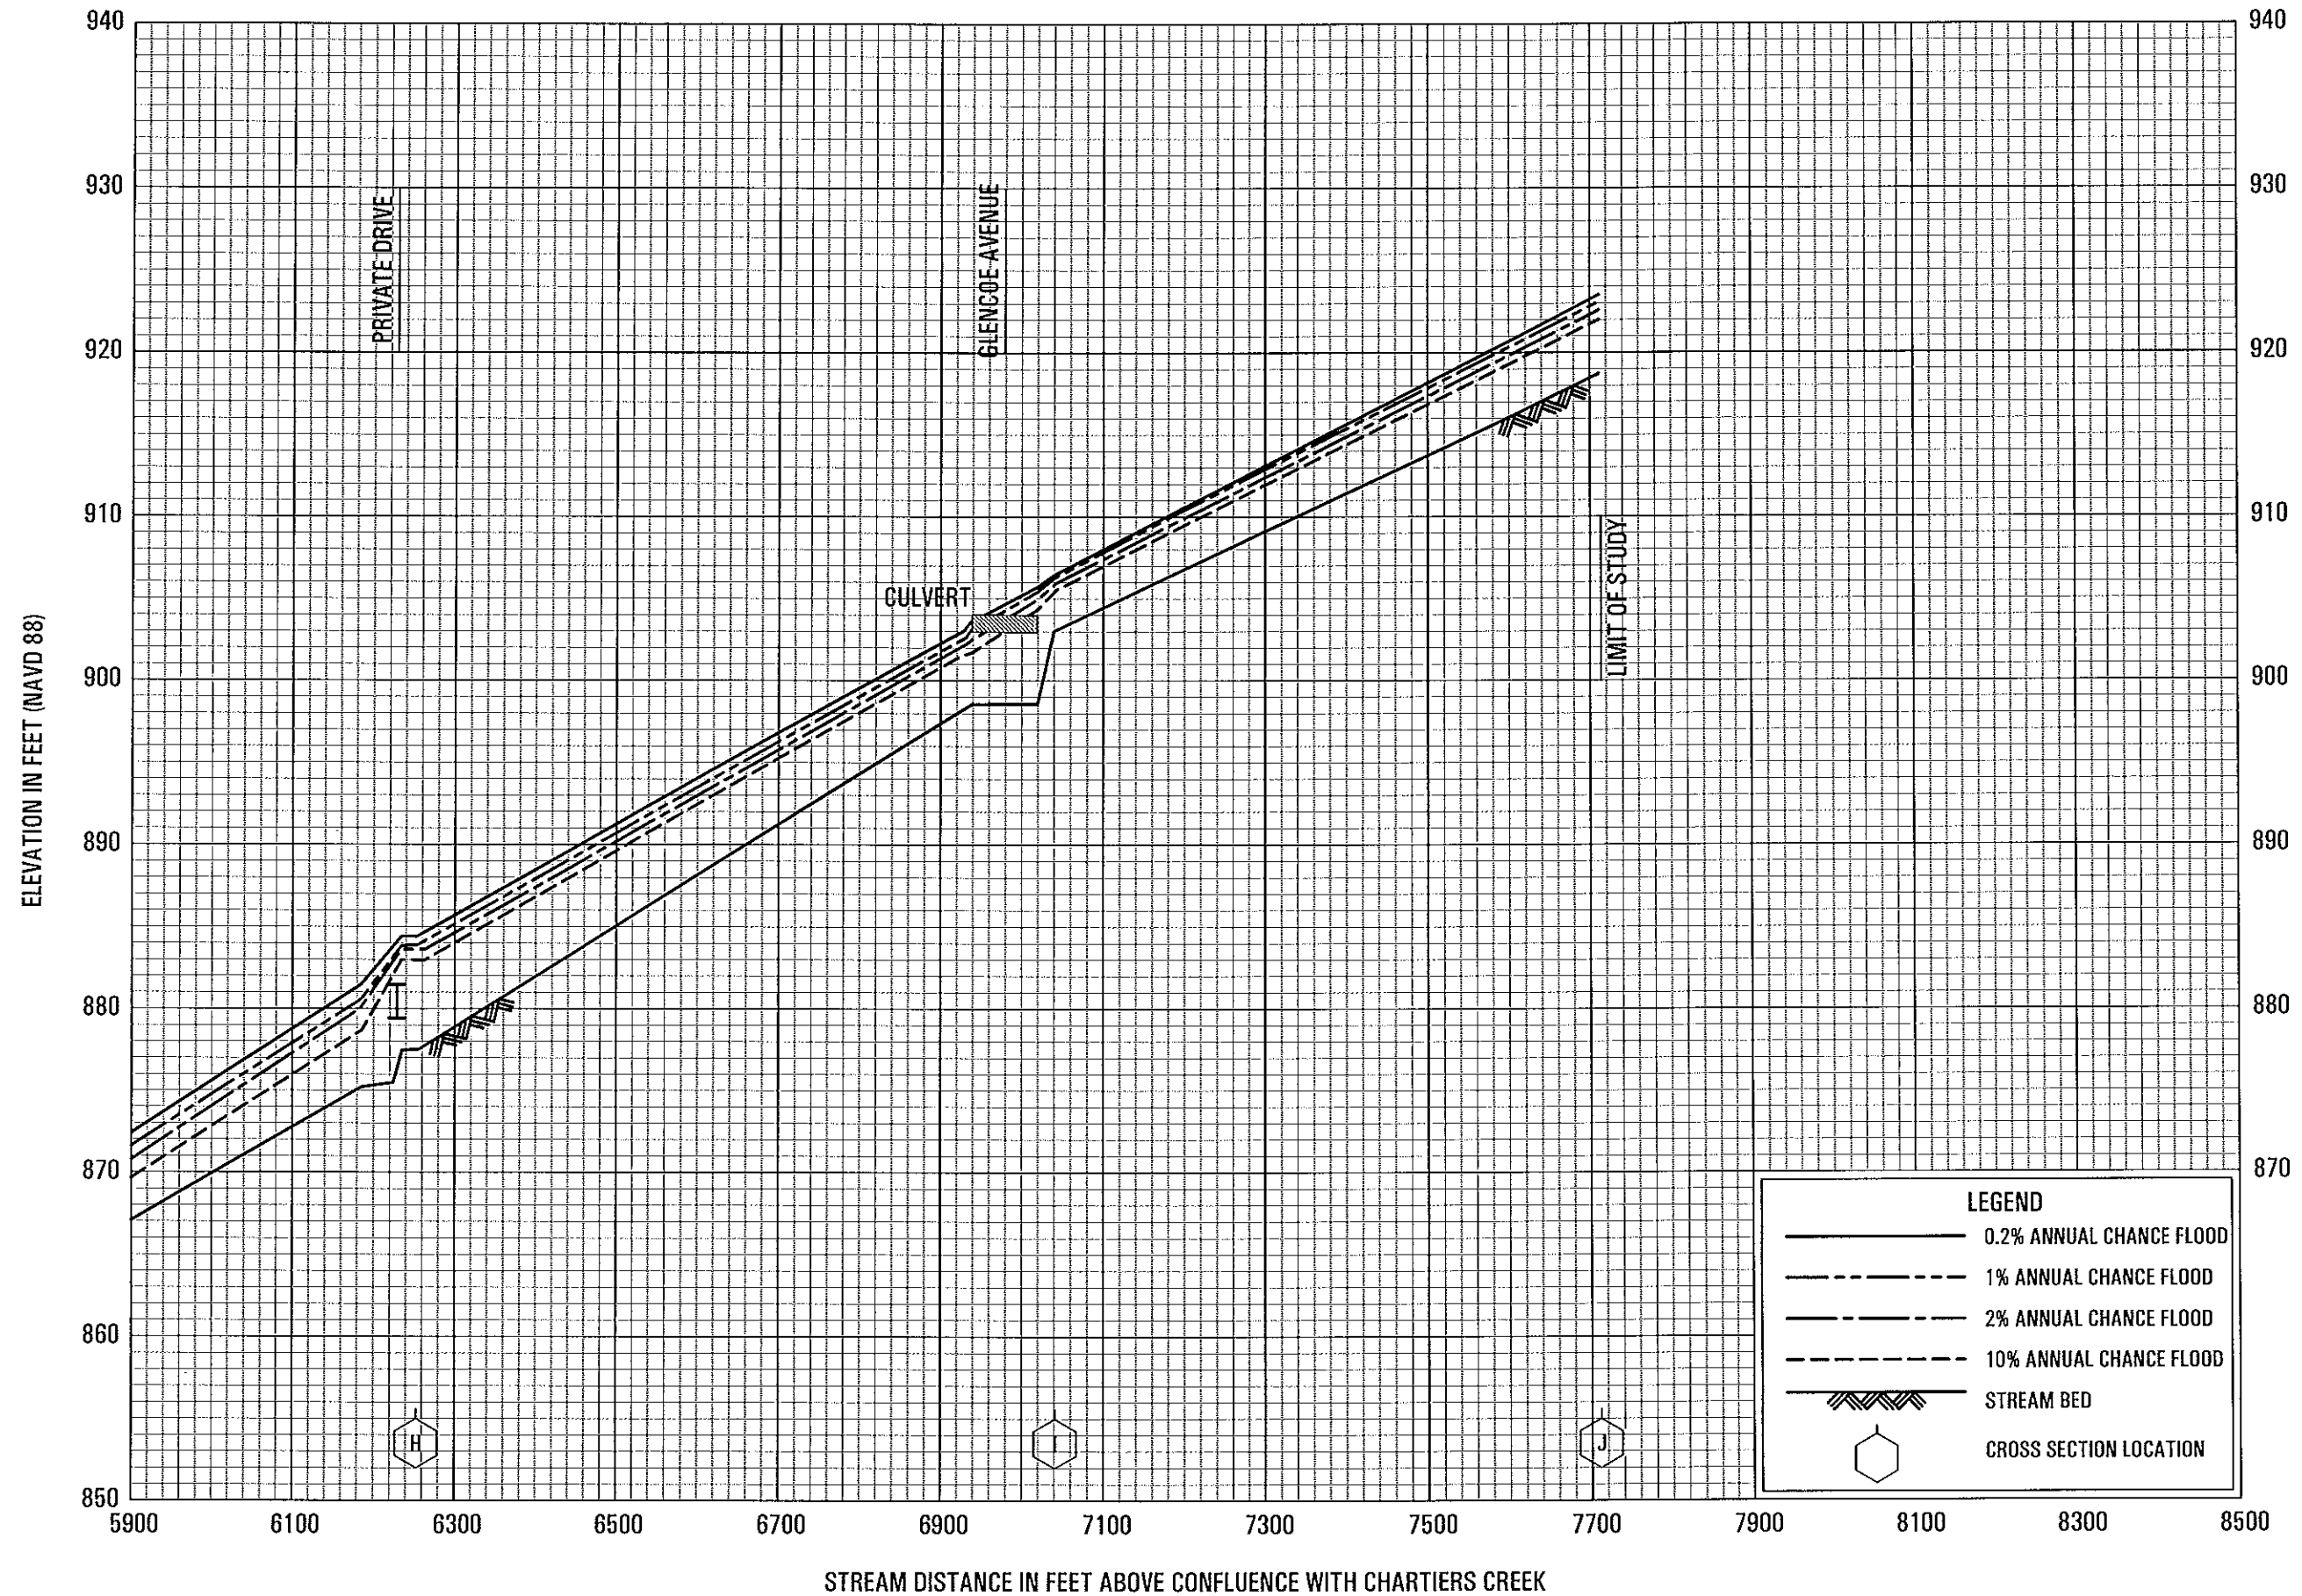

FLOOD PROFILES

WHISKEY RUN

FEDERAL EMERGENCY MANAGEMENT AGENCY
ALLEGHENY COUNTY, PA
ALL JURISDICTIONS

337P