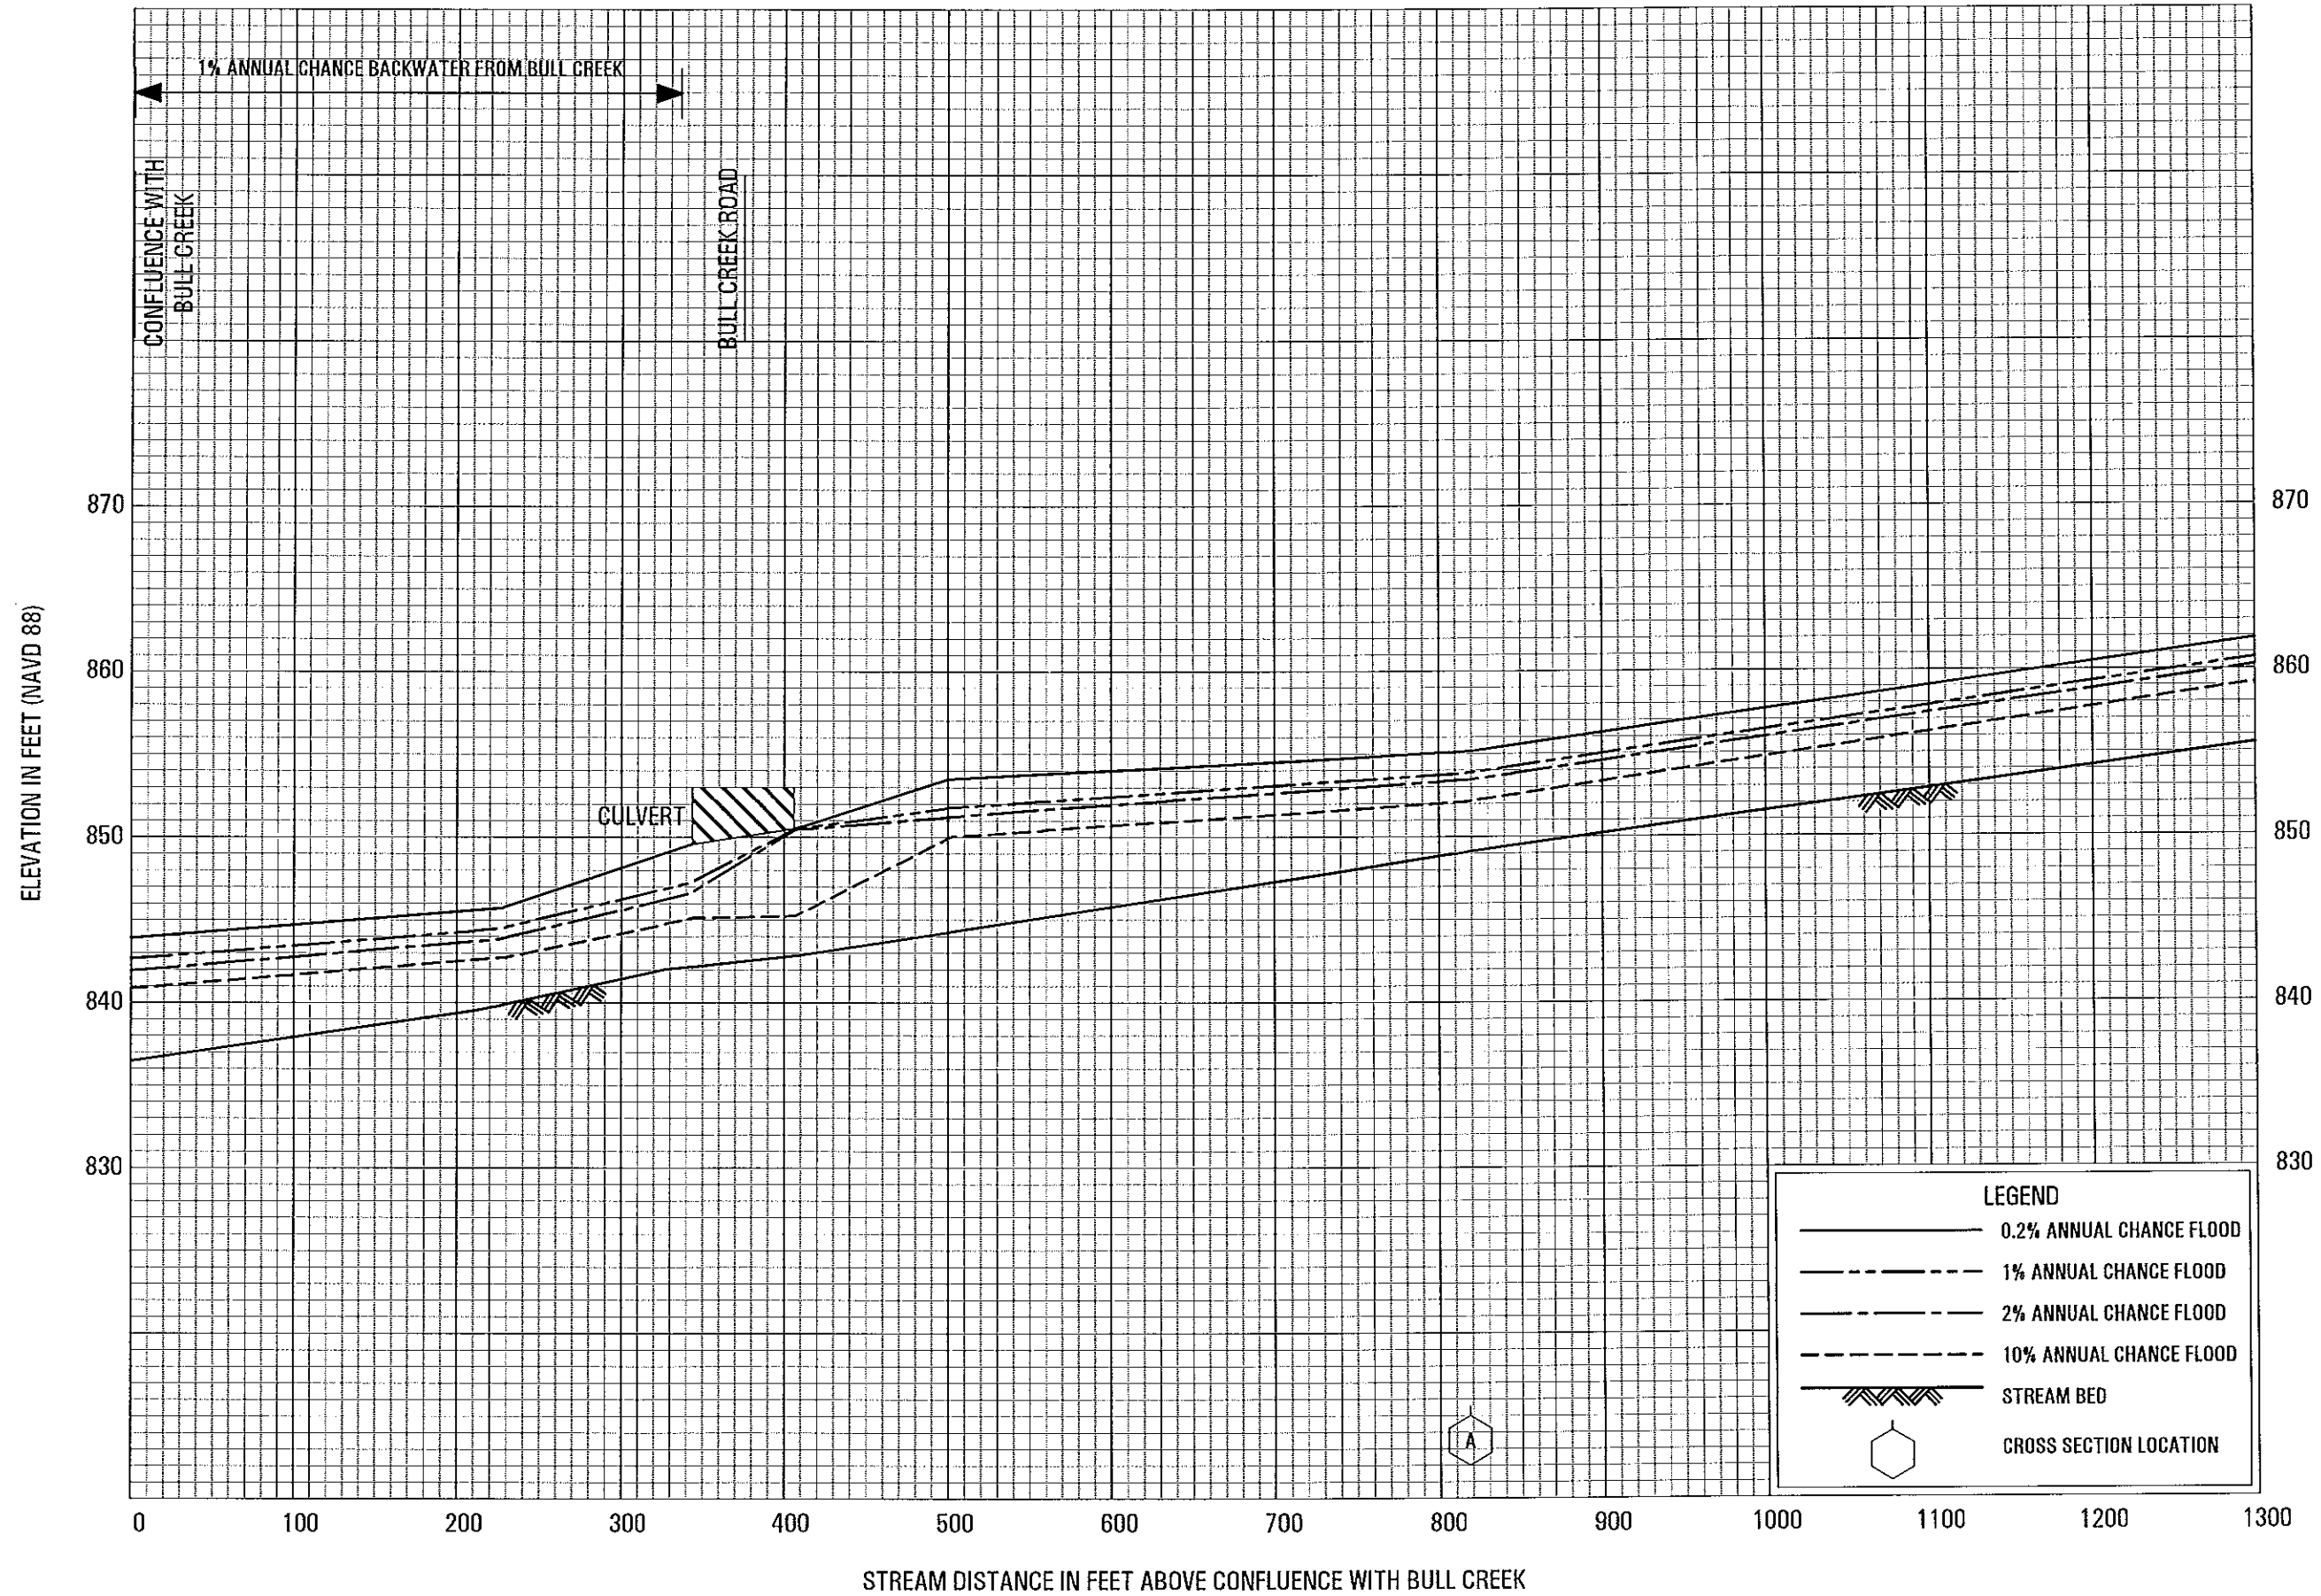

FLOOD PROFILES

TRIBUTARY TO BULL CREEK

FEDERAL EMERGENCY MANAGEMENT AGENCY
ALLEGHENY COUNTY, PA
ALL JURISDICTIONS