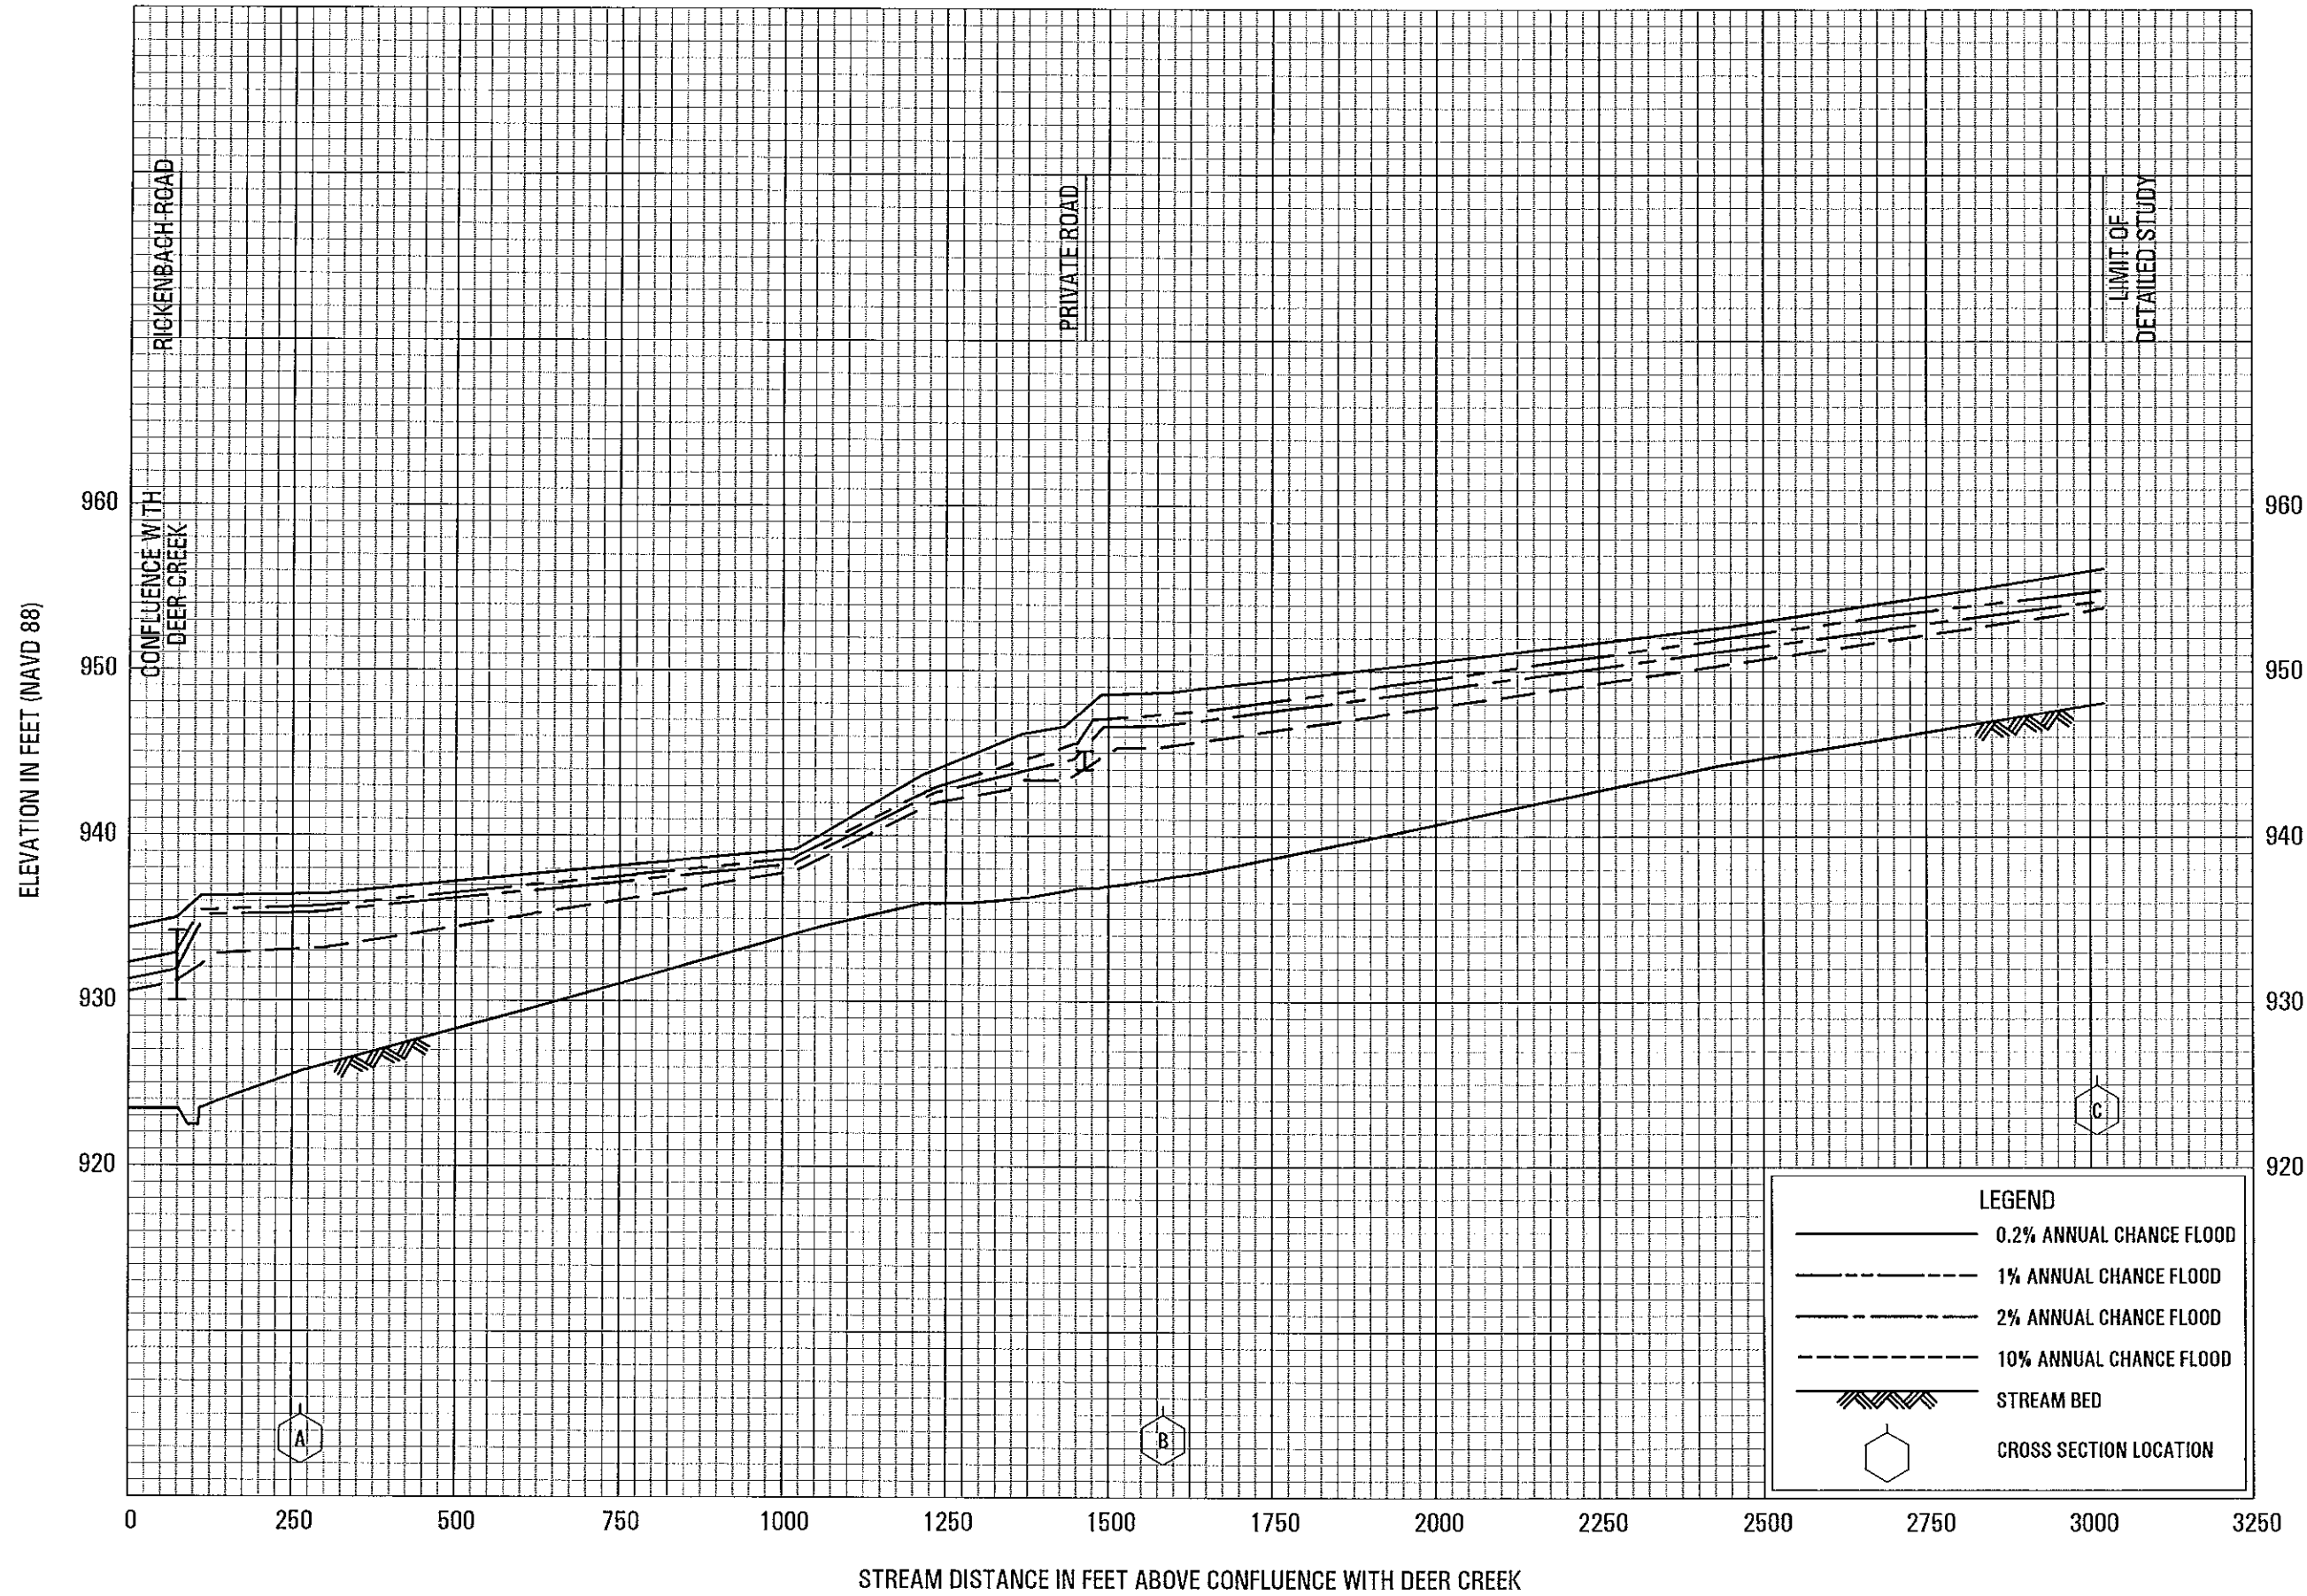

FLOOD PROFILES

WEST BRANCH DEER CREEK

FEDERAL EMERGENCY MANAGEMENT AGENCY
ALLEGHENY COUNTY, PA
ALL JURISDICTIONS