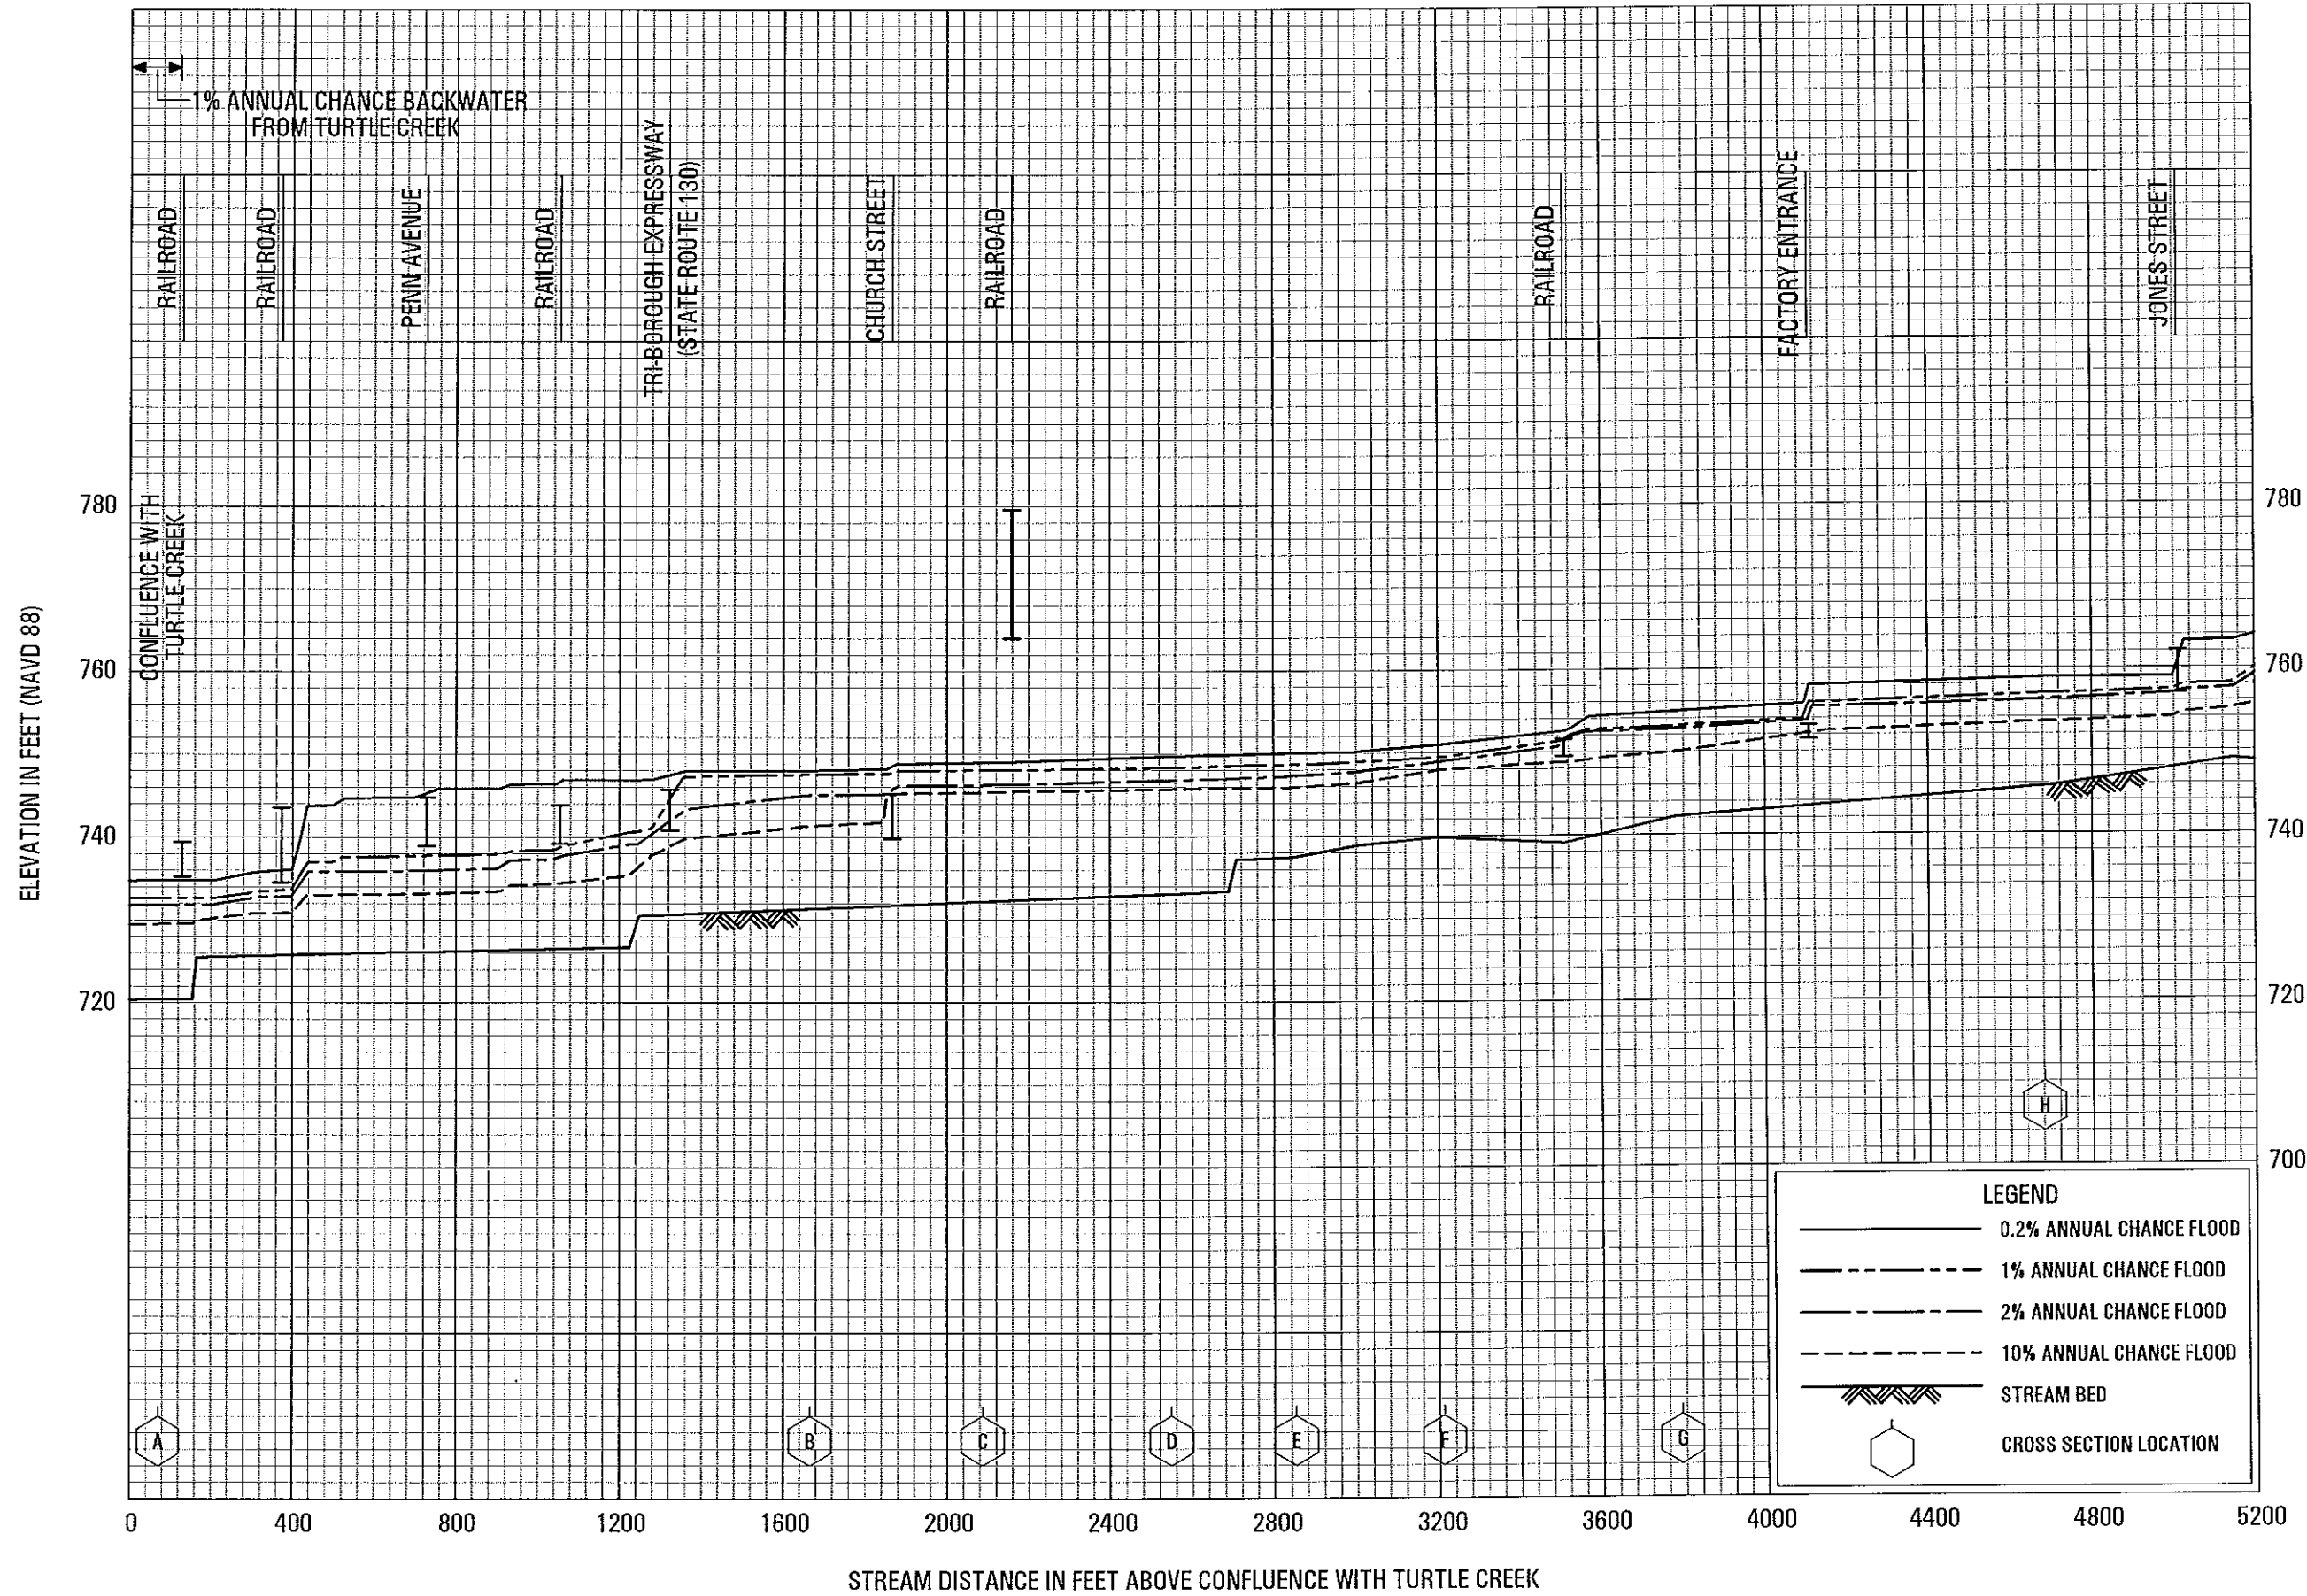

*LIMIT OF DETAILED STUDY IS LOCATED APPROXIMATELY 3170 FEET DOWNSTREAM OF STREETS RUN ROAD

FLOOD PROFILES

STREETS RUN

FEDERAL EMERGENCY MANAGEMENT AGENCY

ALLEGHENY COUNTY, PA

ALL JURISDICTIONS

*LIMIT OF DETAILED STUDY IS LOCATED APPROXIMATELY 3170 FEET DOWNSTREAM OF STREETS RUN ROAD

FLOOD PROFILES

STREETS RUN

FEDERAL EMERGENCY MANAGEMENT AGENCY

ALLEGHENY COUNTY, PA

ALL JURISDICTIONS

311P

FLOOD PROFILES

THOMPSON RUN