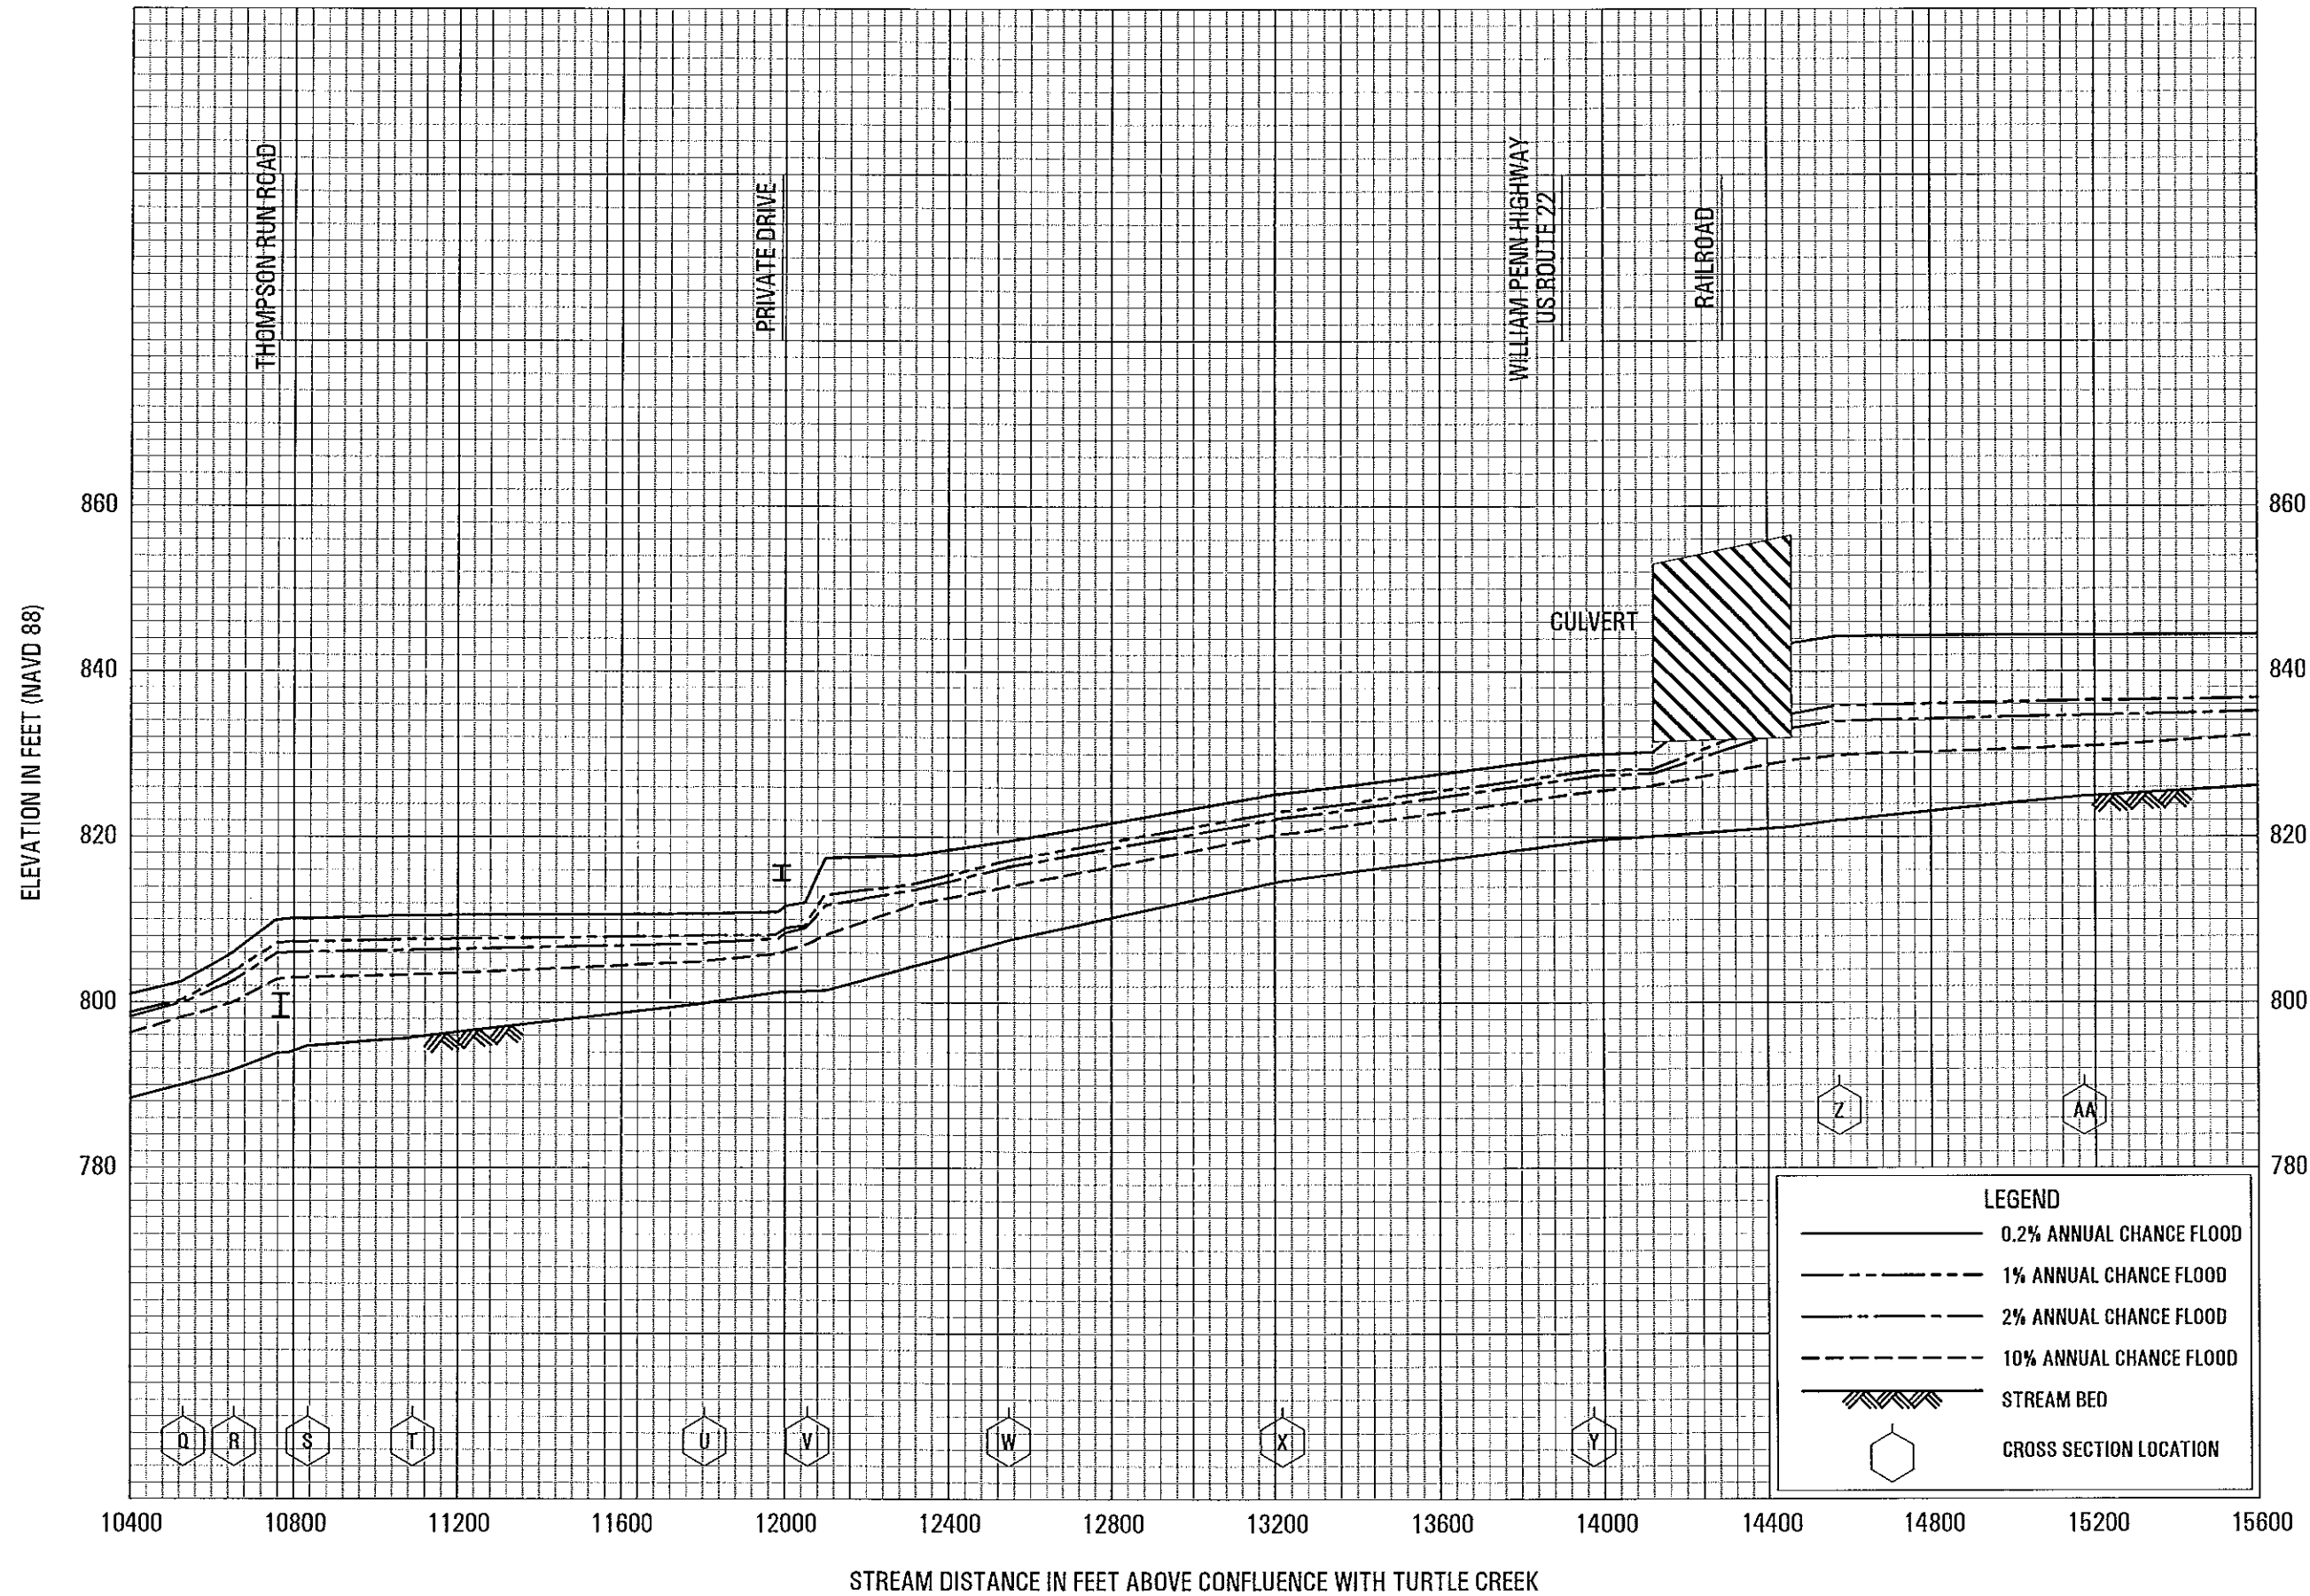

FLOOD PROFILES
THOMPSON RUN

FEDERAL EMERGENCY MANAGEMENT AGENCY
ALLEGHENY COUNTY, PA
ALL JURISDICTIONS