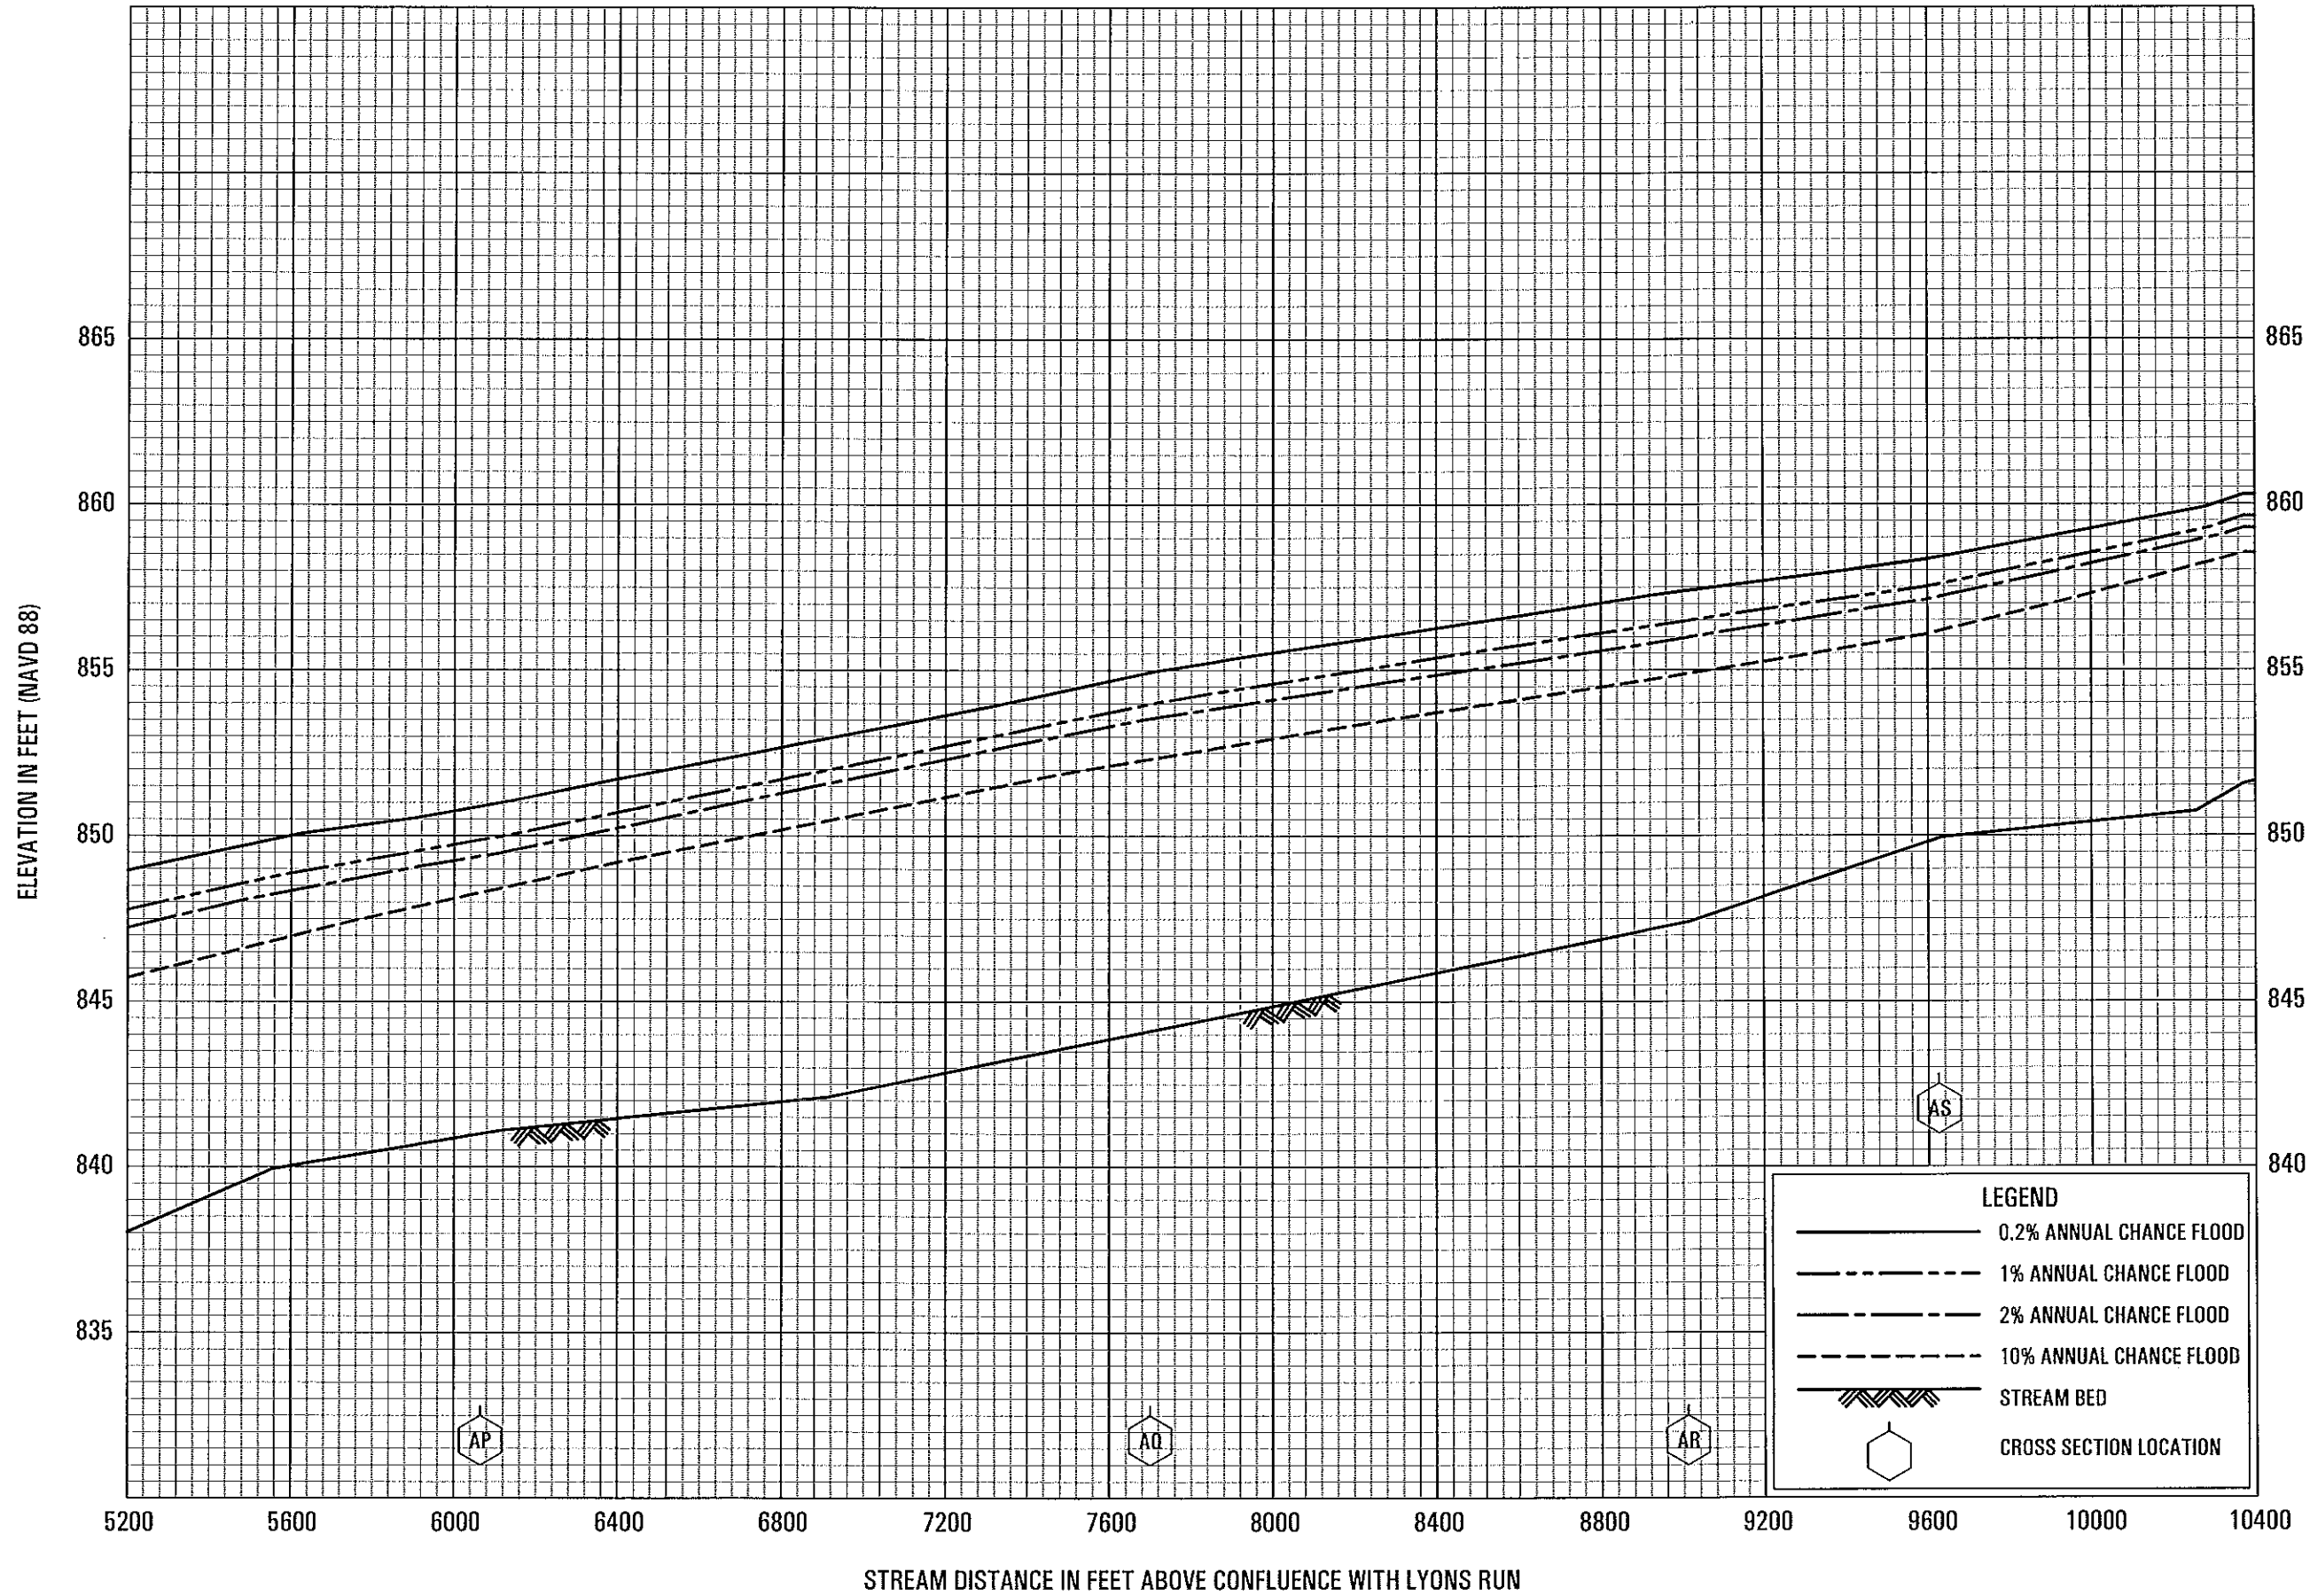

FLOOD PROFILES
TURTLE CREEK

FEDERAL EMERGENCY MANAGEMENT AGENCY
ALLEGHENY COUNTY, PA
ALL JURISDICTIONS