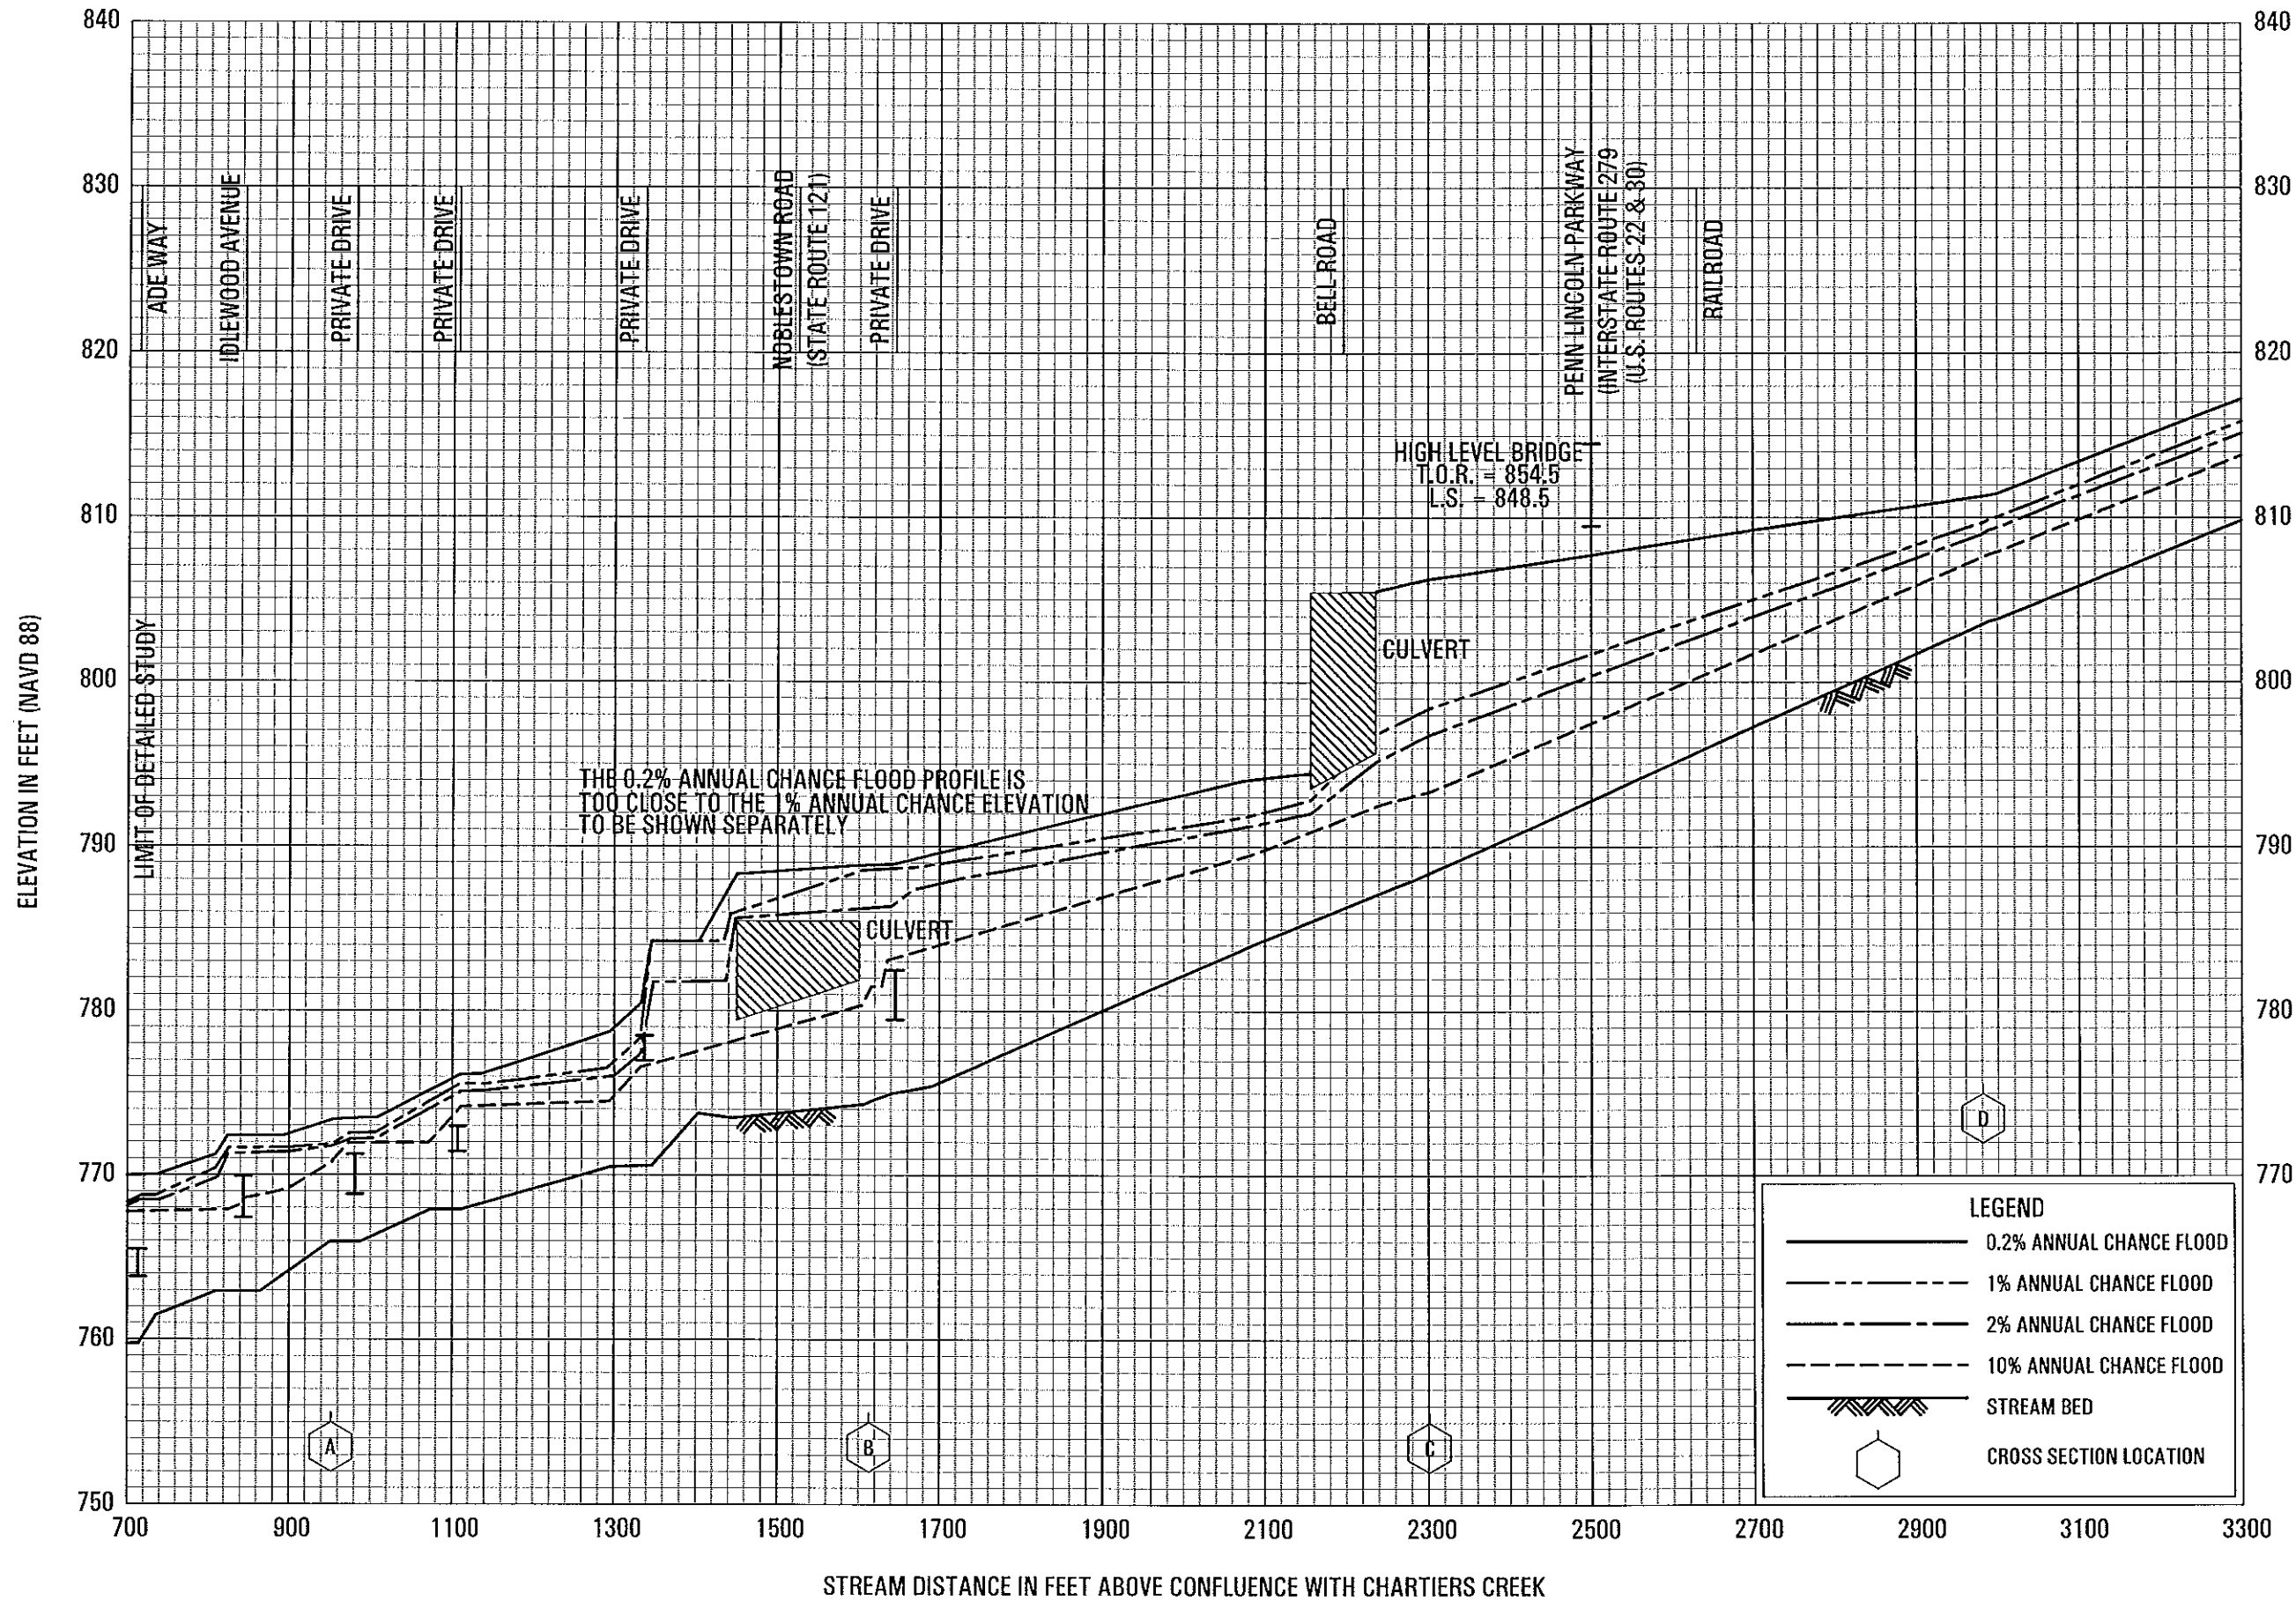

FLOOD PROFILES

WHISKEY RUN

FEDERAL EMERGENCY MANAGEMENT AGENCY

ALLEGHENY COUNTY, PA

ALL JURISDICTIONS