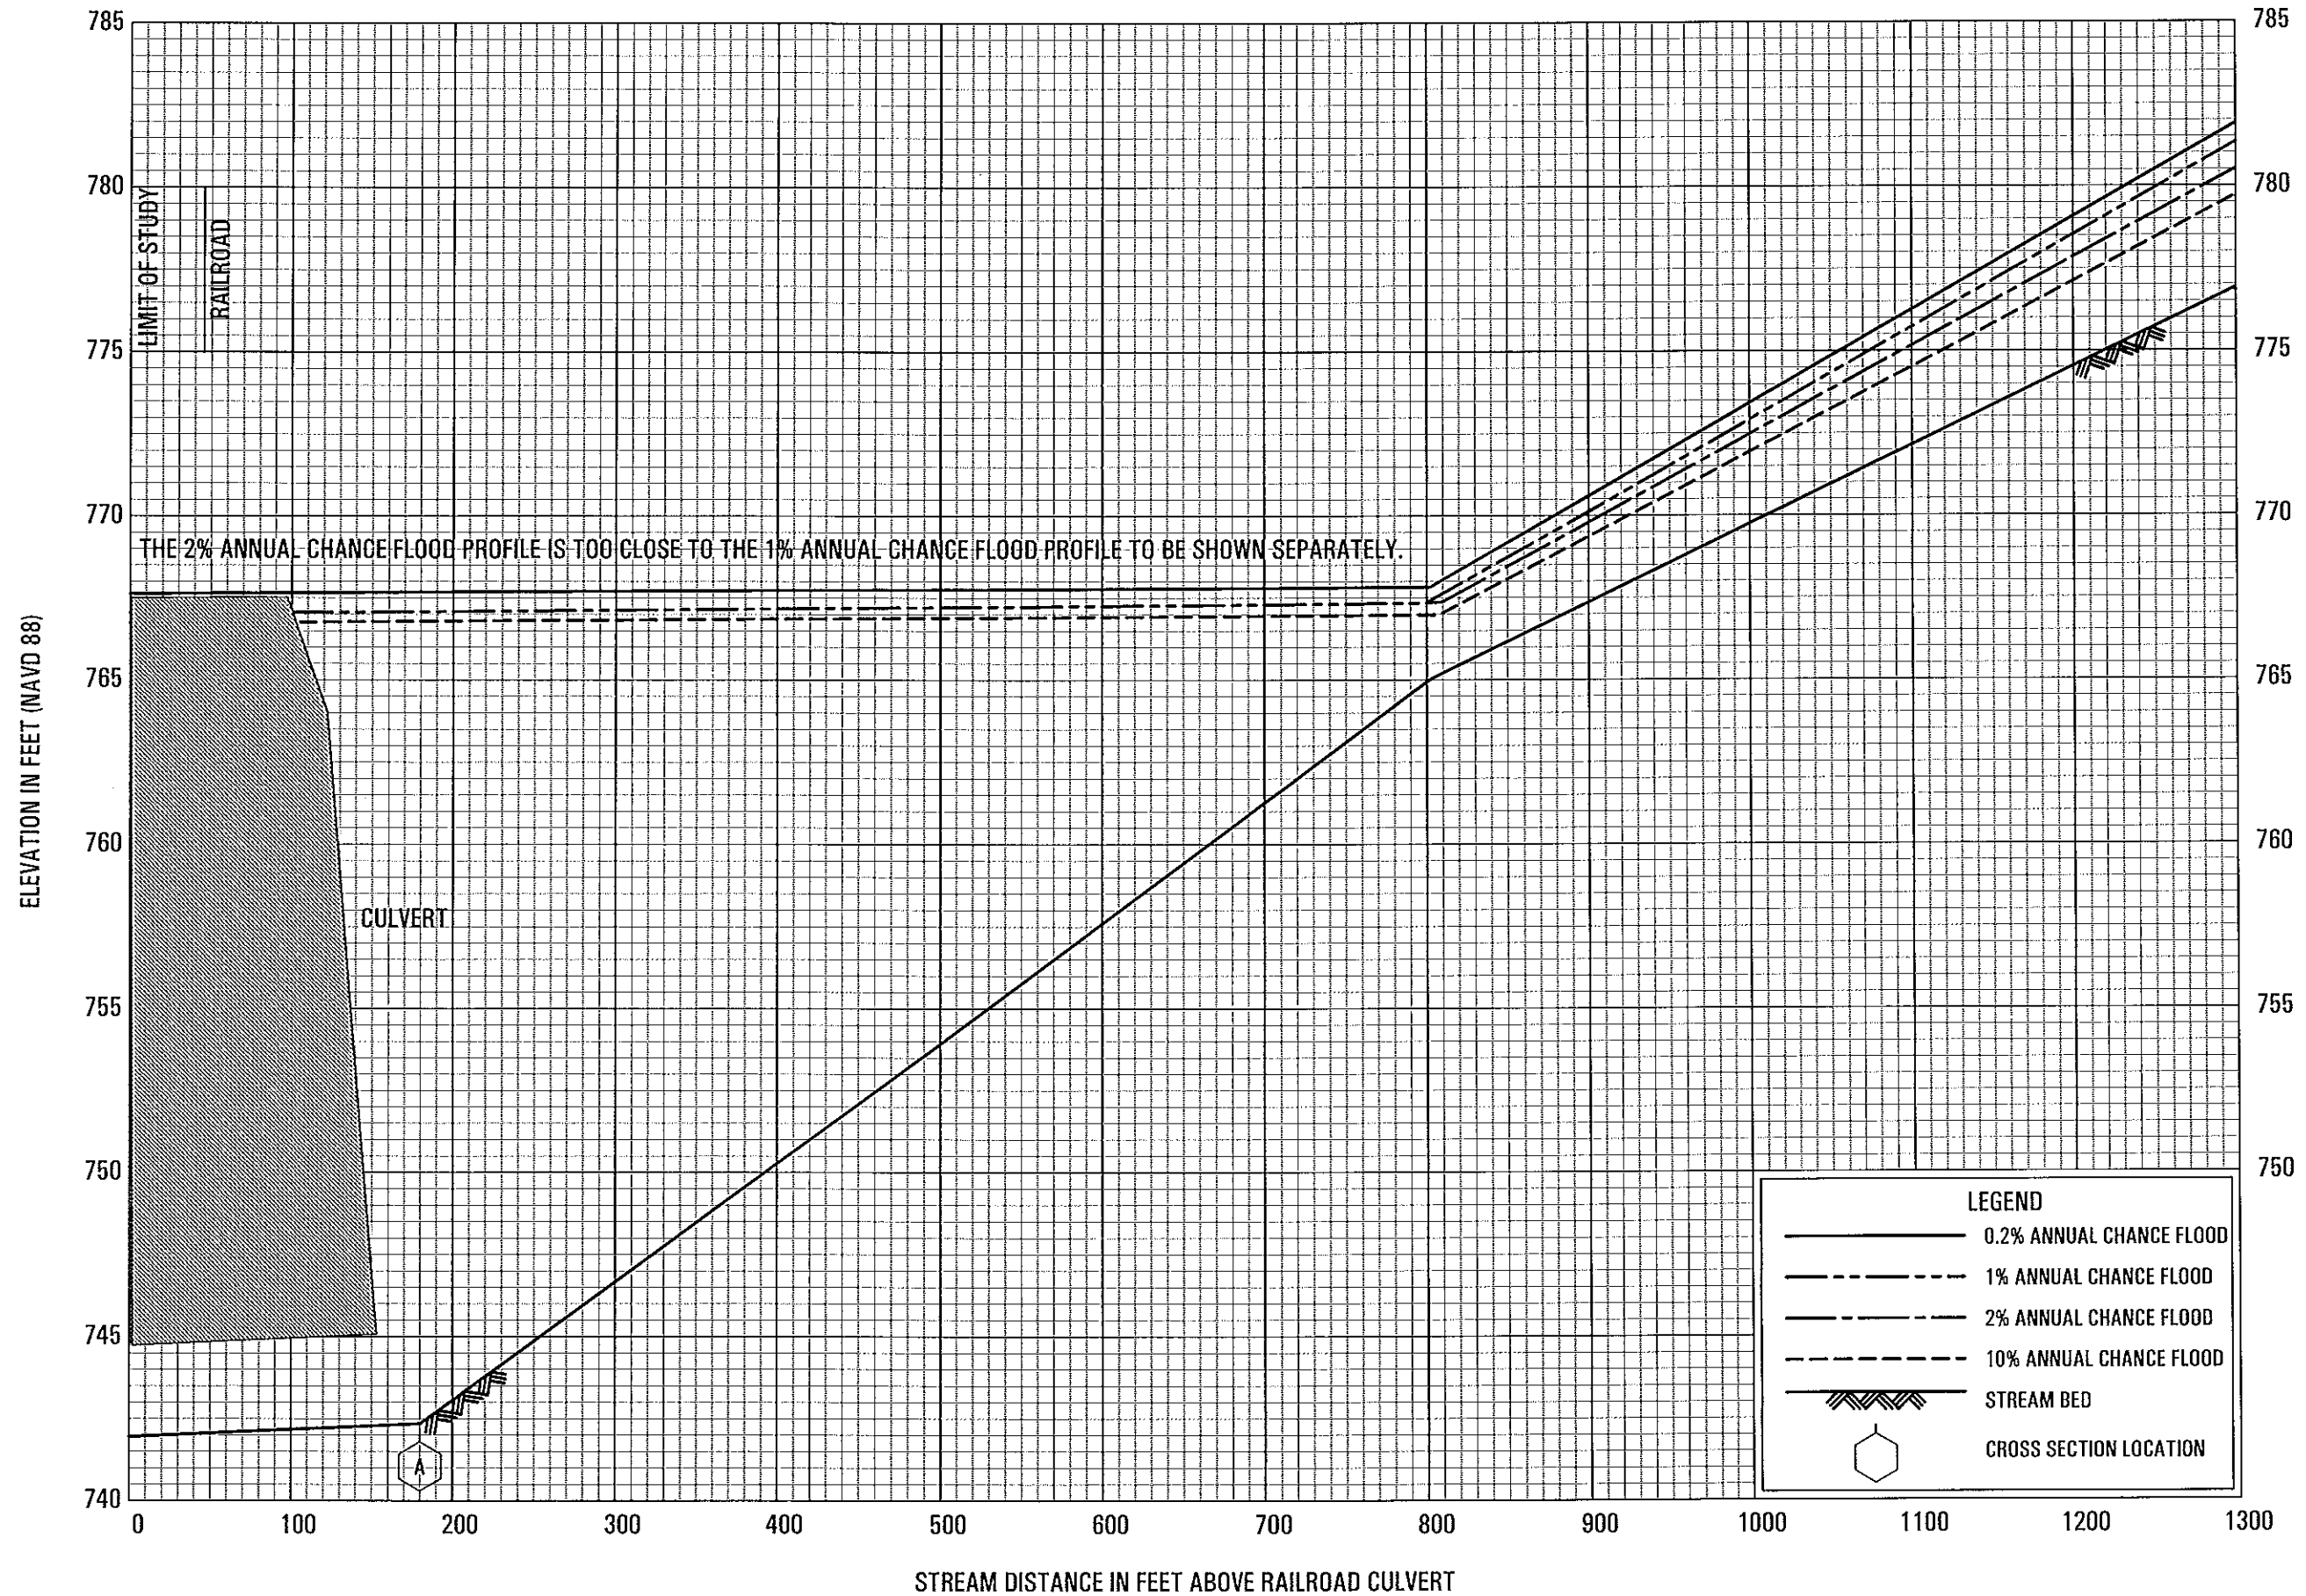

FLOOD PROFILES
TRIBUTARY A

FEDERAL EMERGENCY MANAGEMENT AGENCY
ALLEGHENY COUNTY, PA
ALL JURISDICTIONS