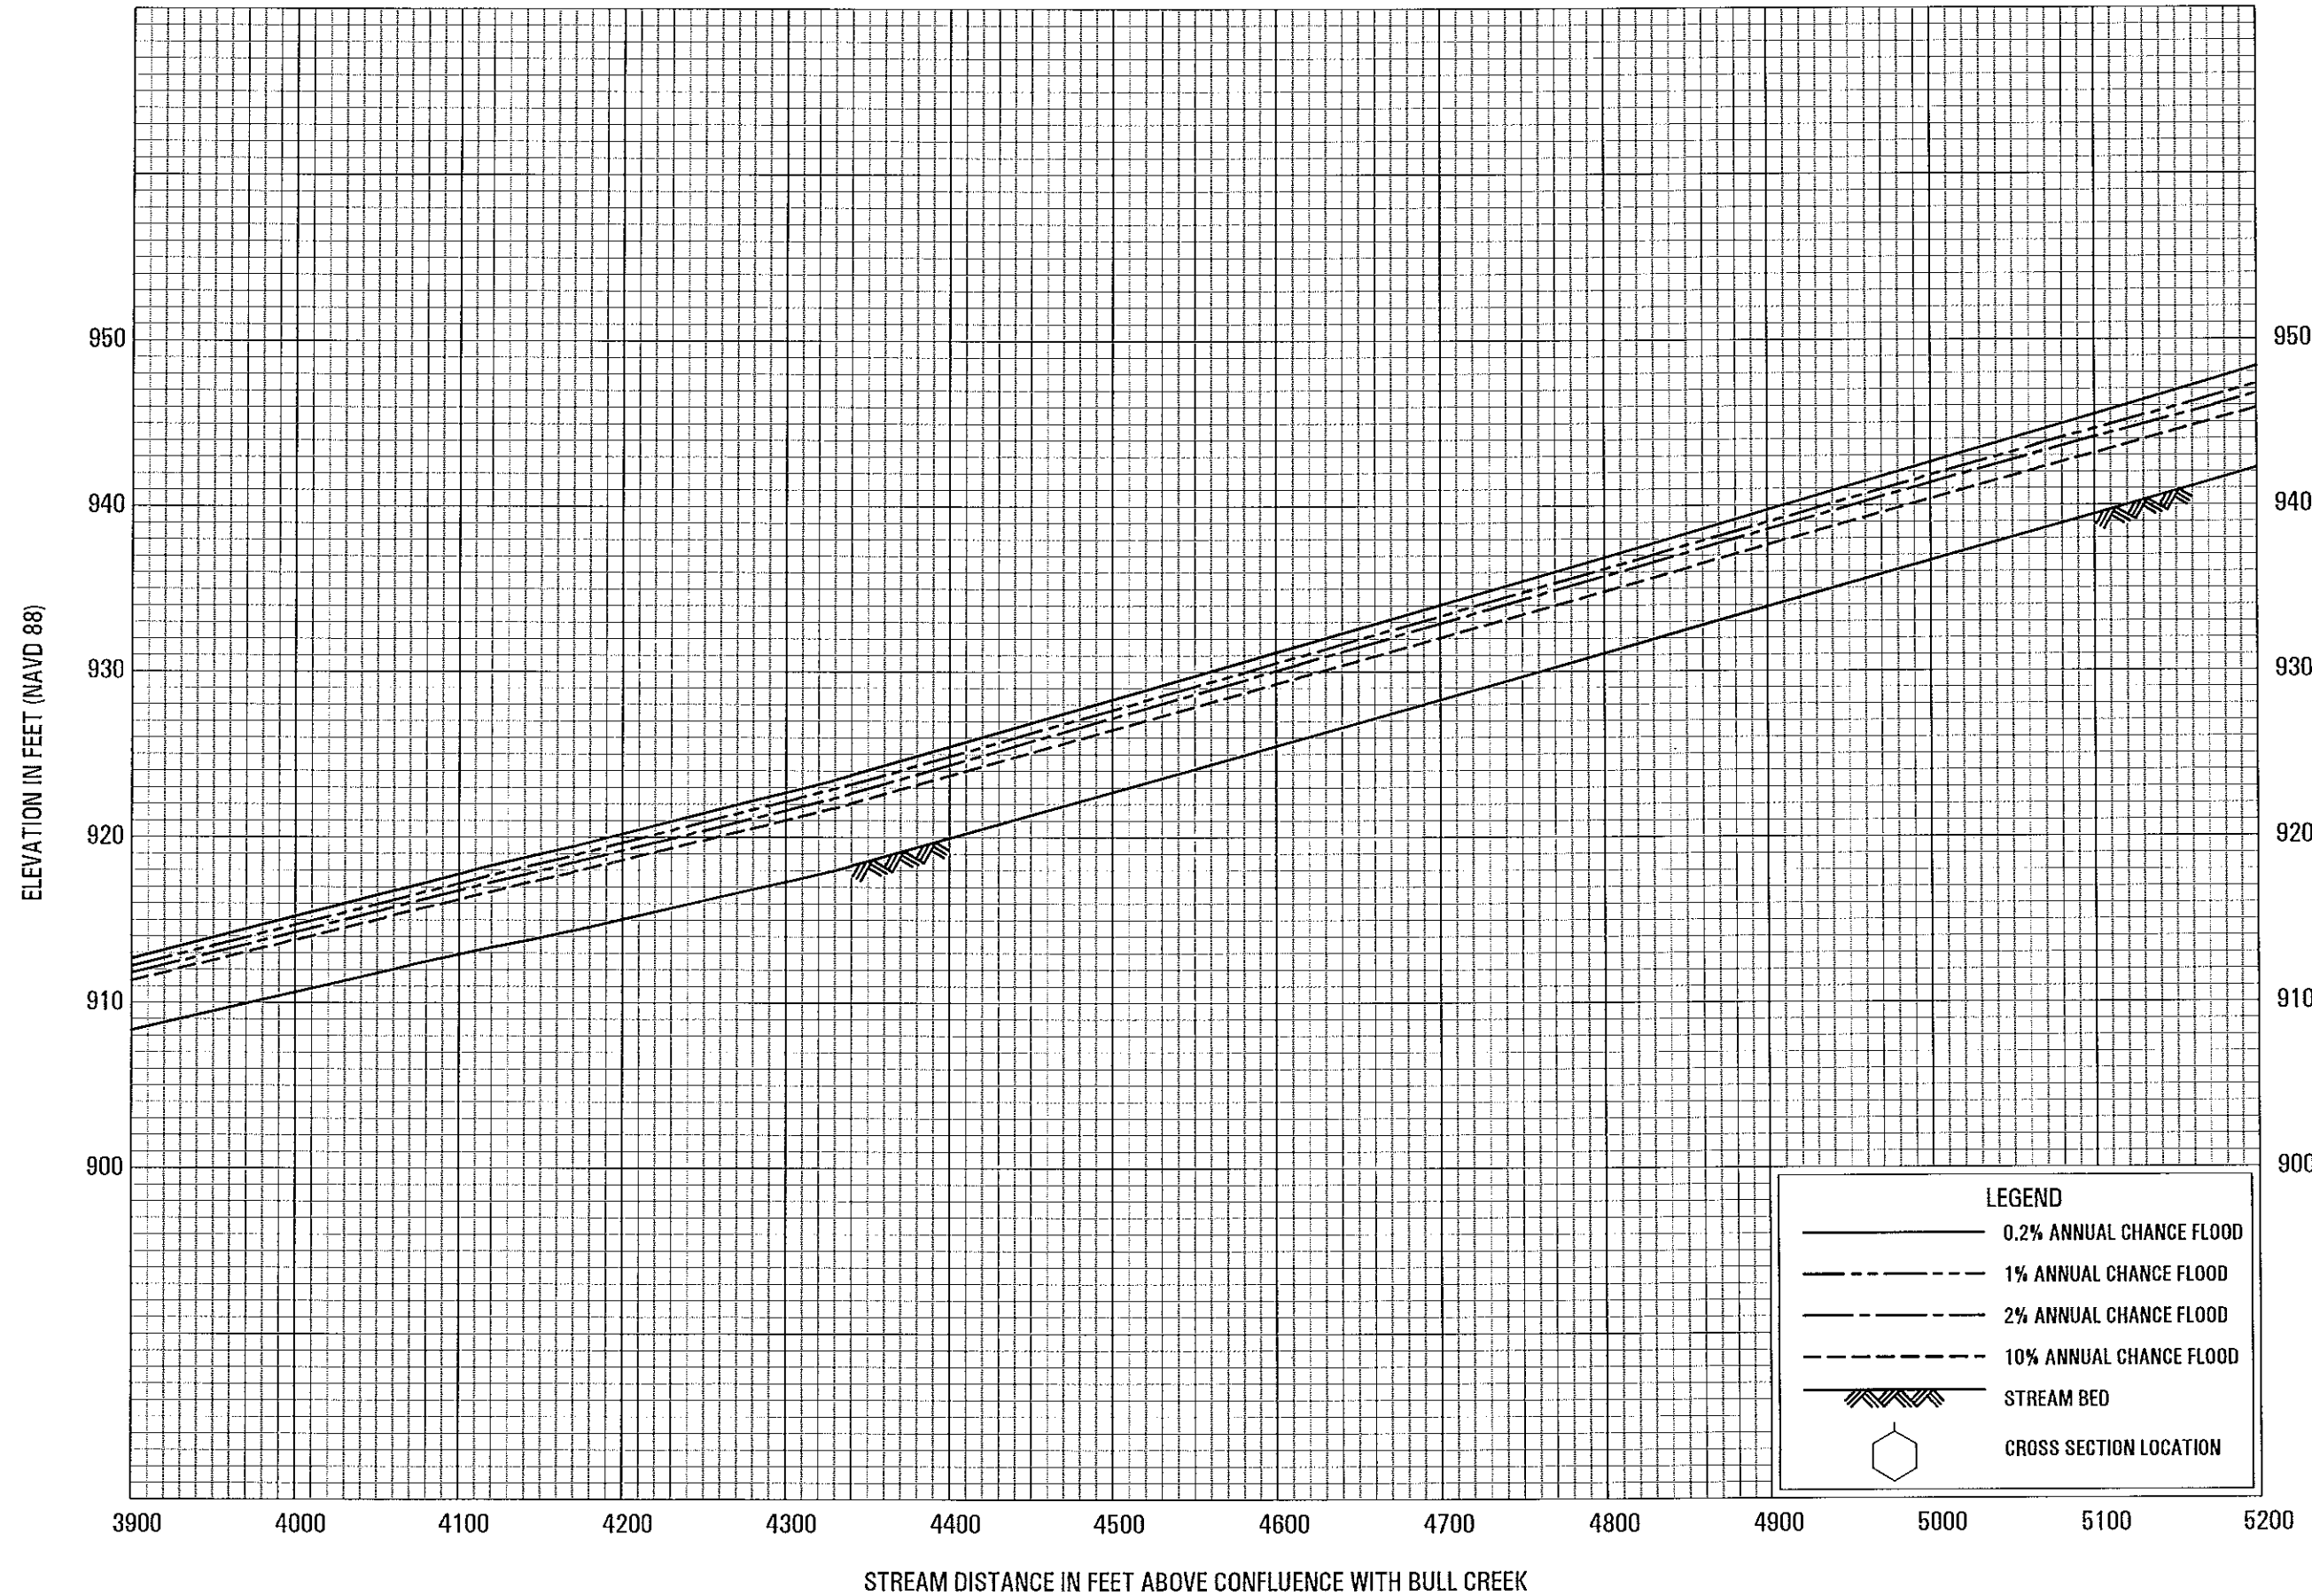

FLOOD PROFILES
TRIBUTARY TO BULL CREEK

FEDERAL EMERGENCY MANAGEMENT AGENCY
ALLEGHENY COUNTY, PA
ALL JURISDICTIONS

325P