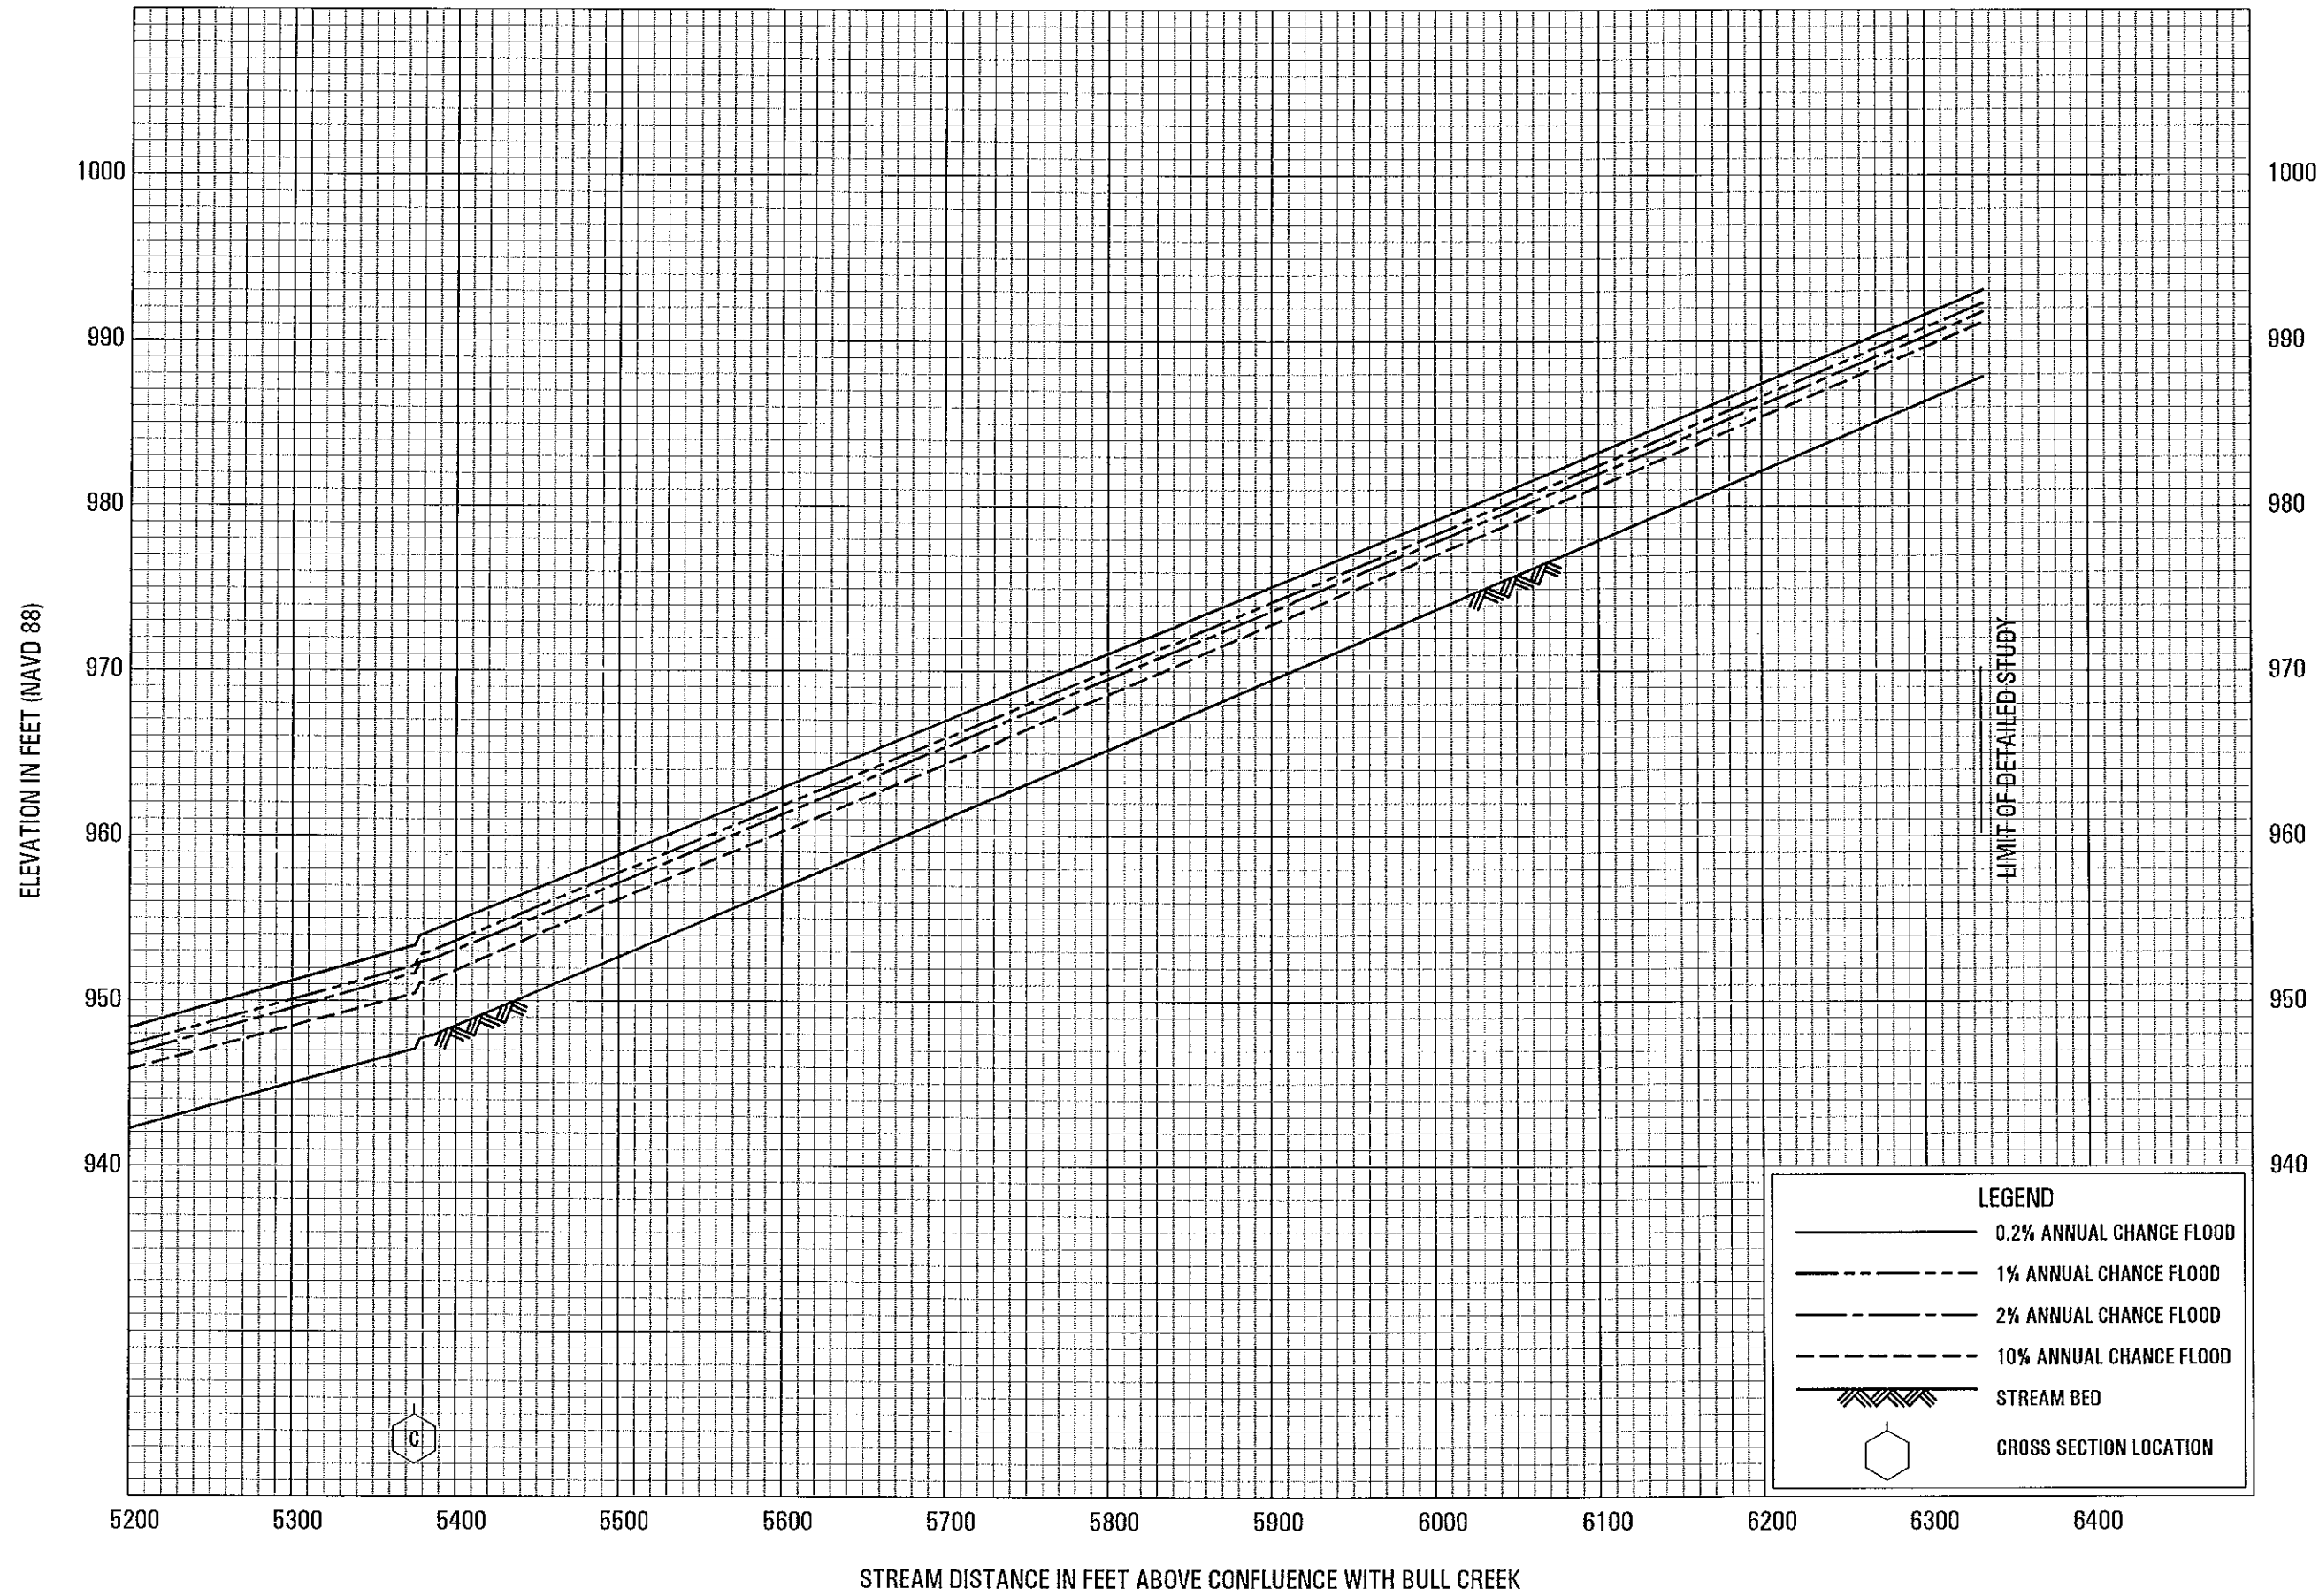

FLOOD PROFILES
TRIBUTARY TO BULL CREEK

FEDERAL EMERGENCY MANAGEMENT AGENCY
ALLEGHENY COUNTY, PA
ALL JURISDICTIONS