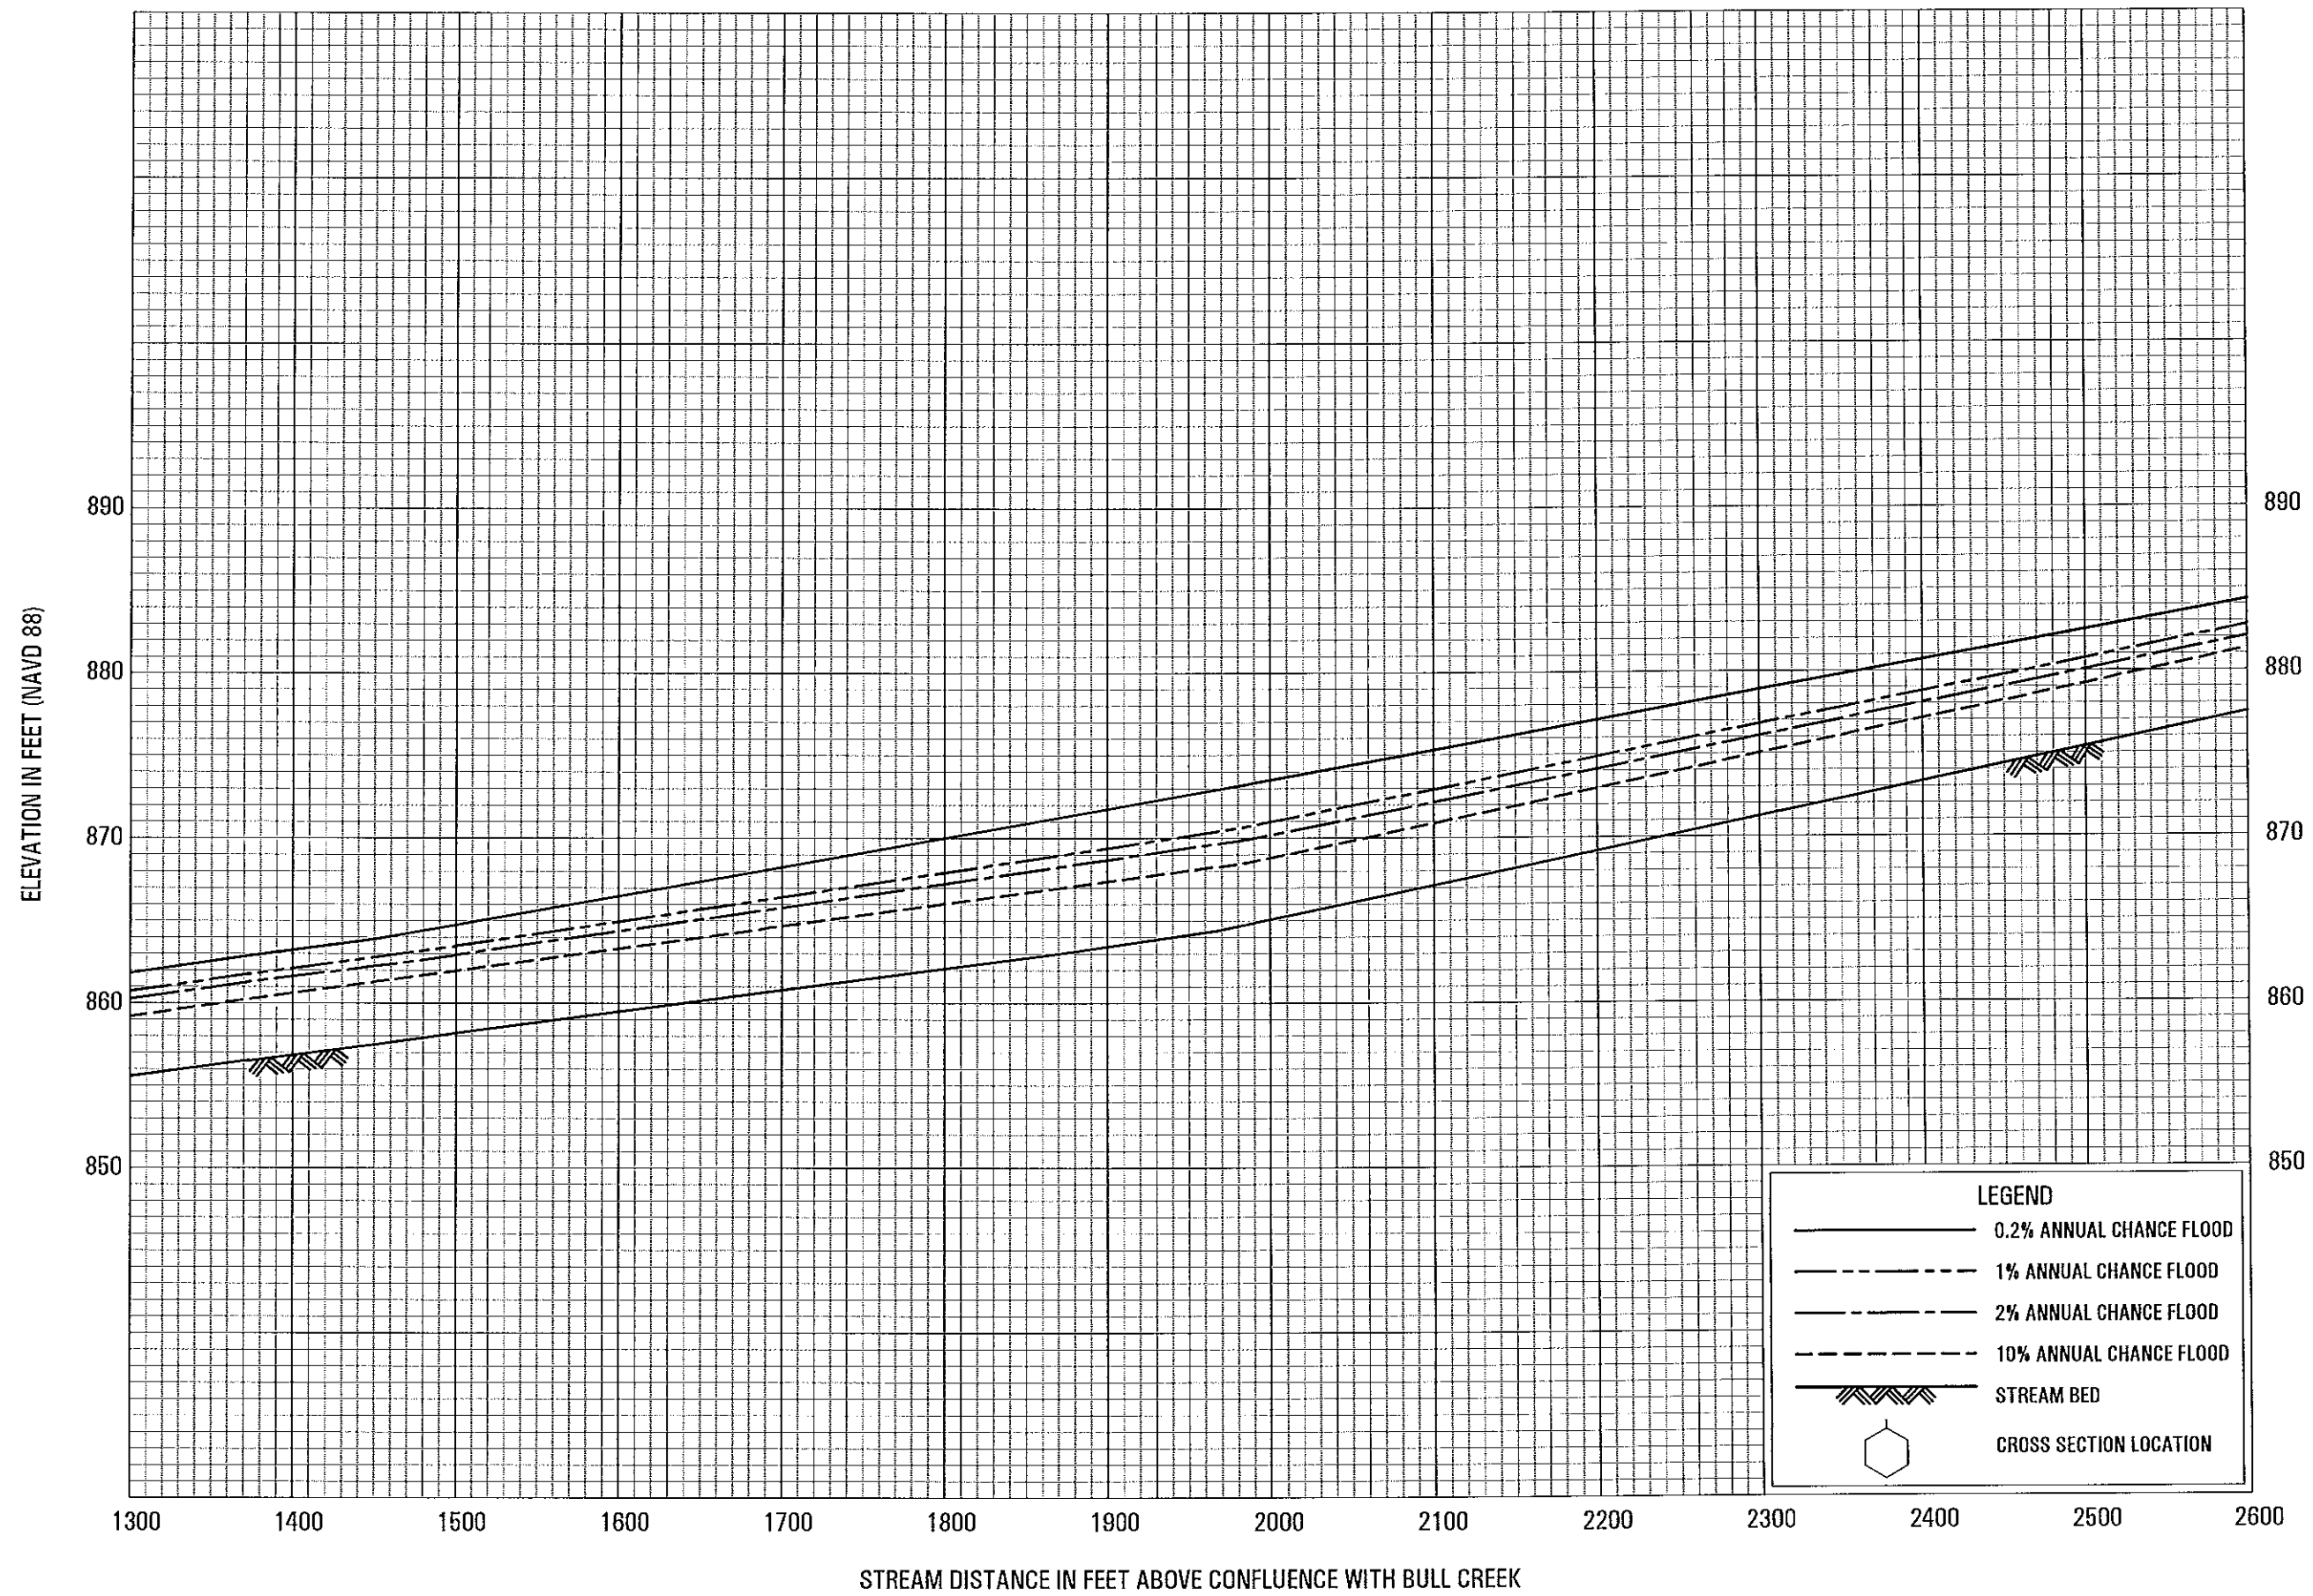

FLOOD PROFILES
TRIBUTARY TO BULL CREEK

FEDERAL EMERGENCY MANAGEMENT AGENCY
ALLEGHENY COUNTY, PA
ALL JURISDICTIONS