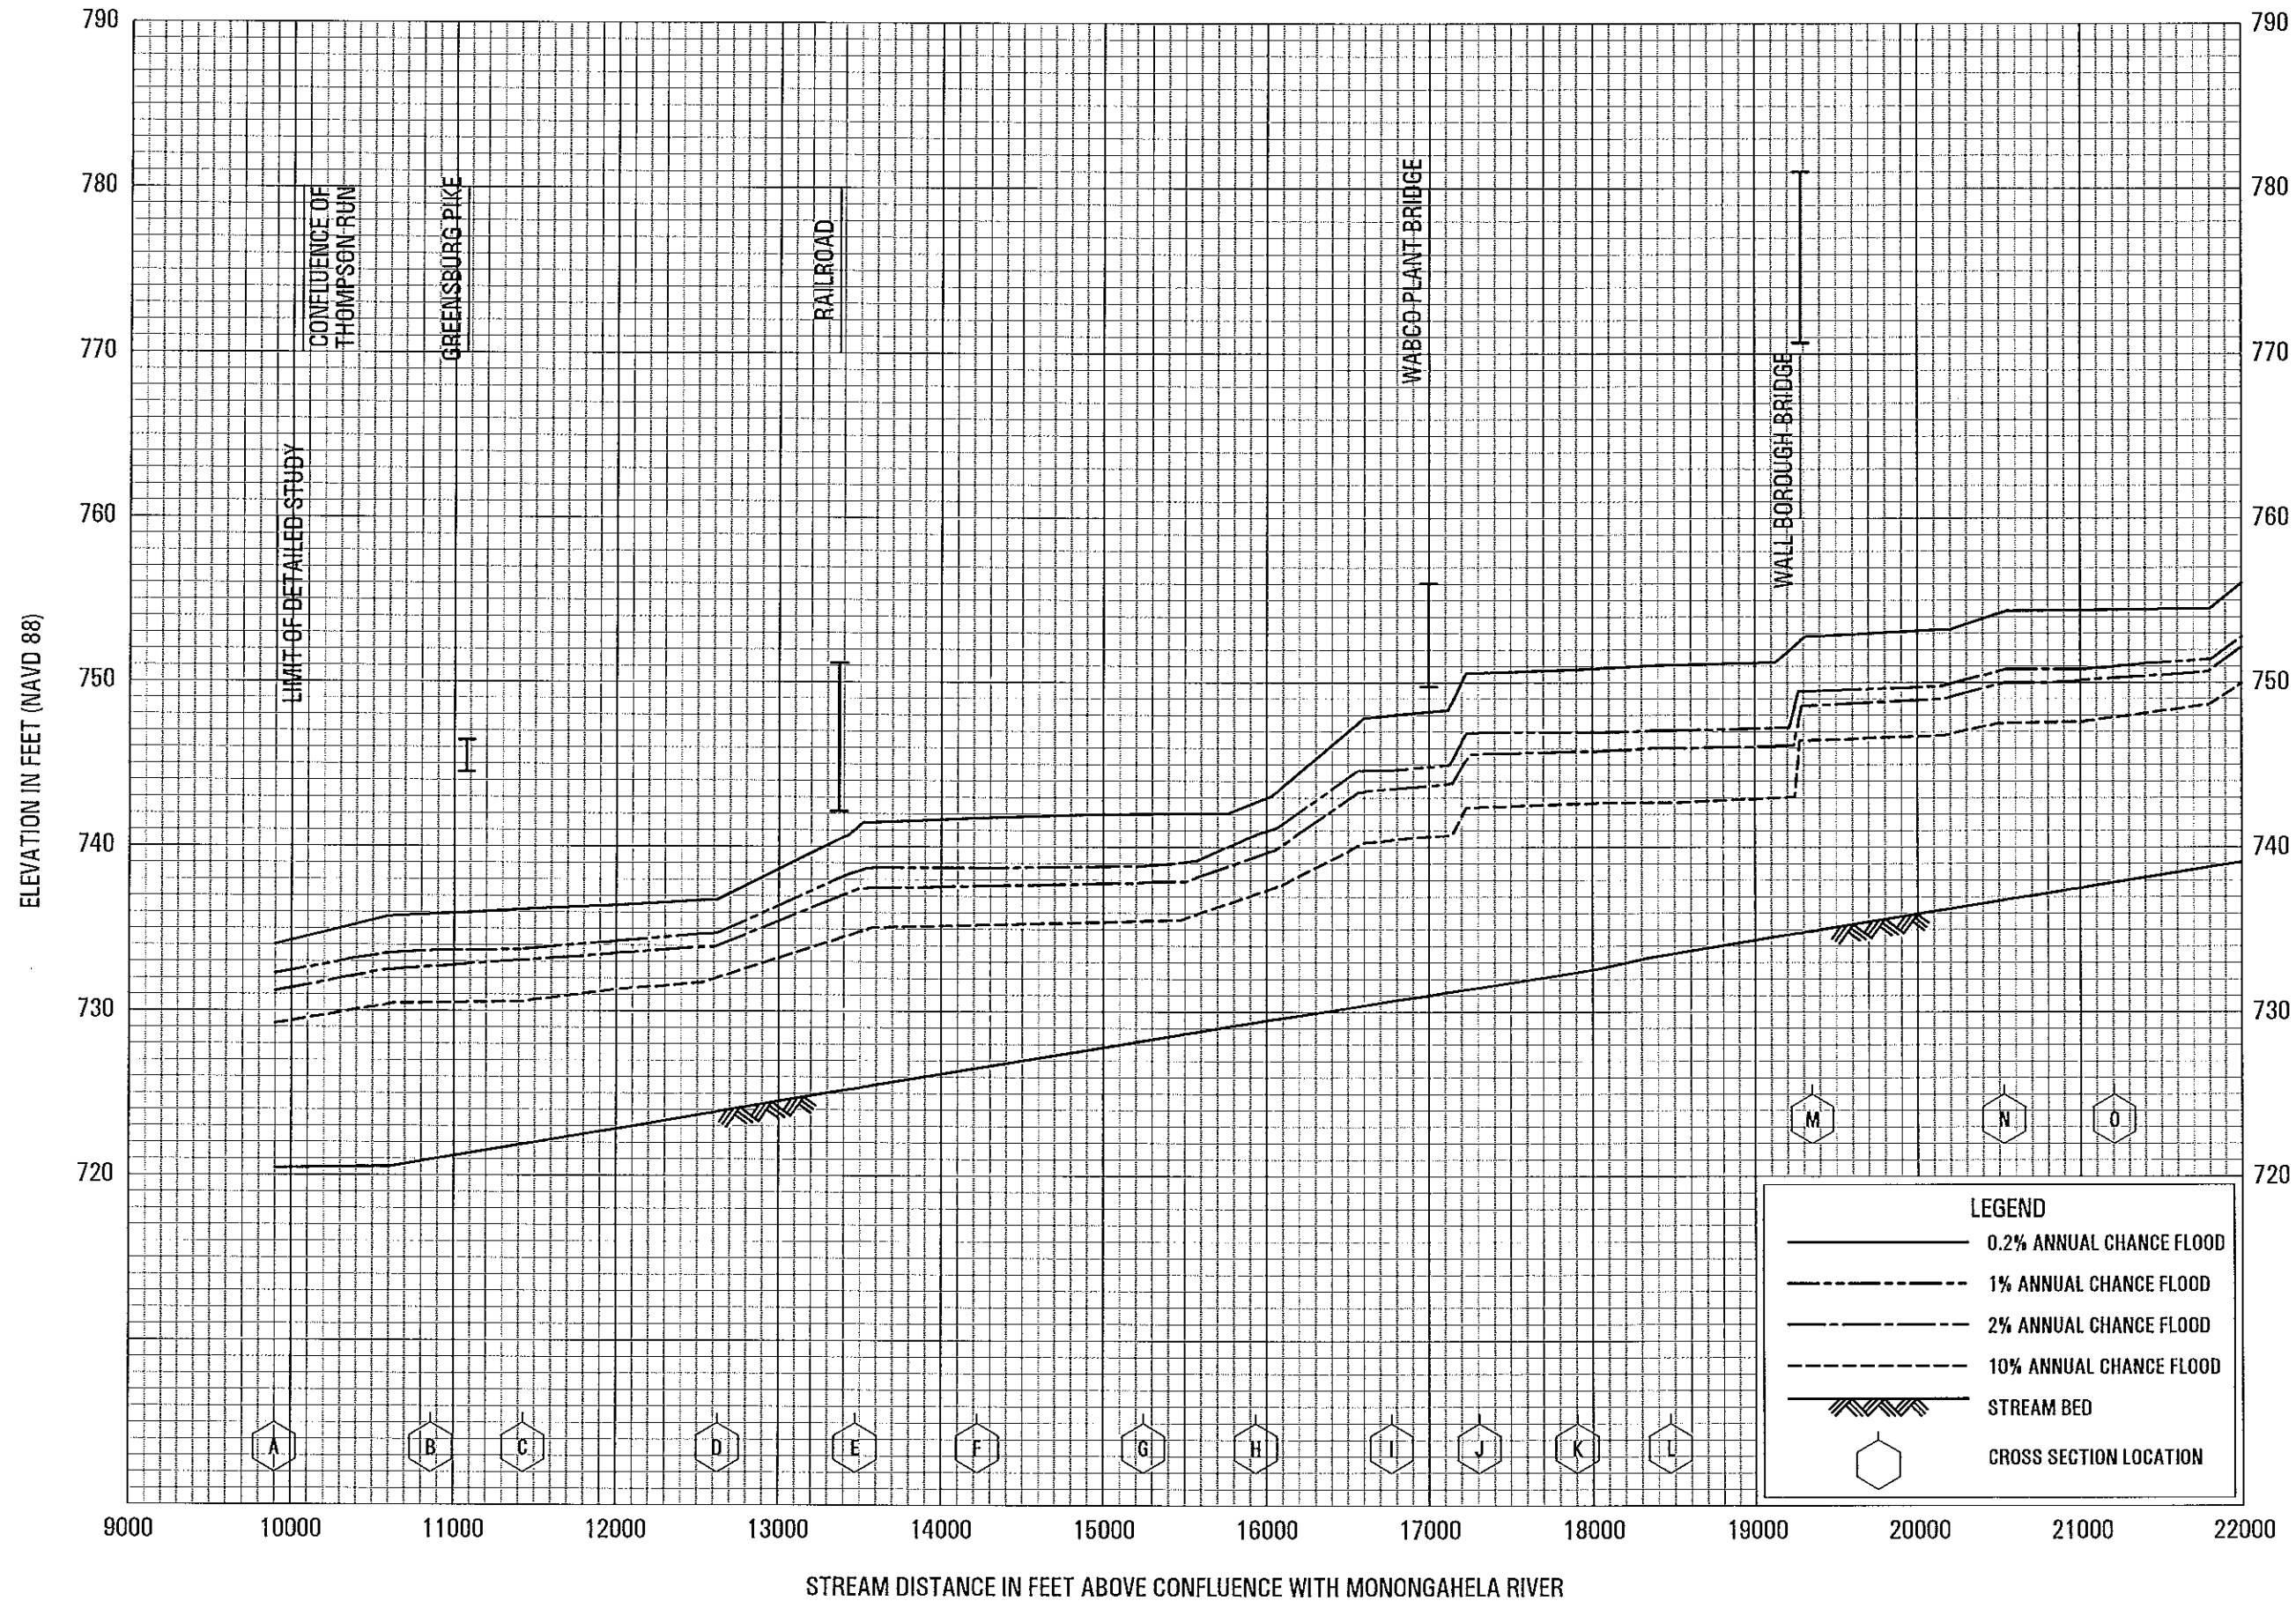

FLOOD PROFILES

TURTLE CREEK

FEDERAL EMERGENCY MANAGEMENT AGENCY

ALLEGHENY COUNTY, PA

ALL JURISDICTIONS