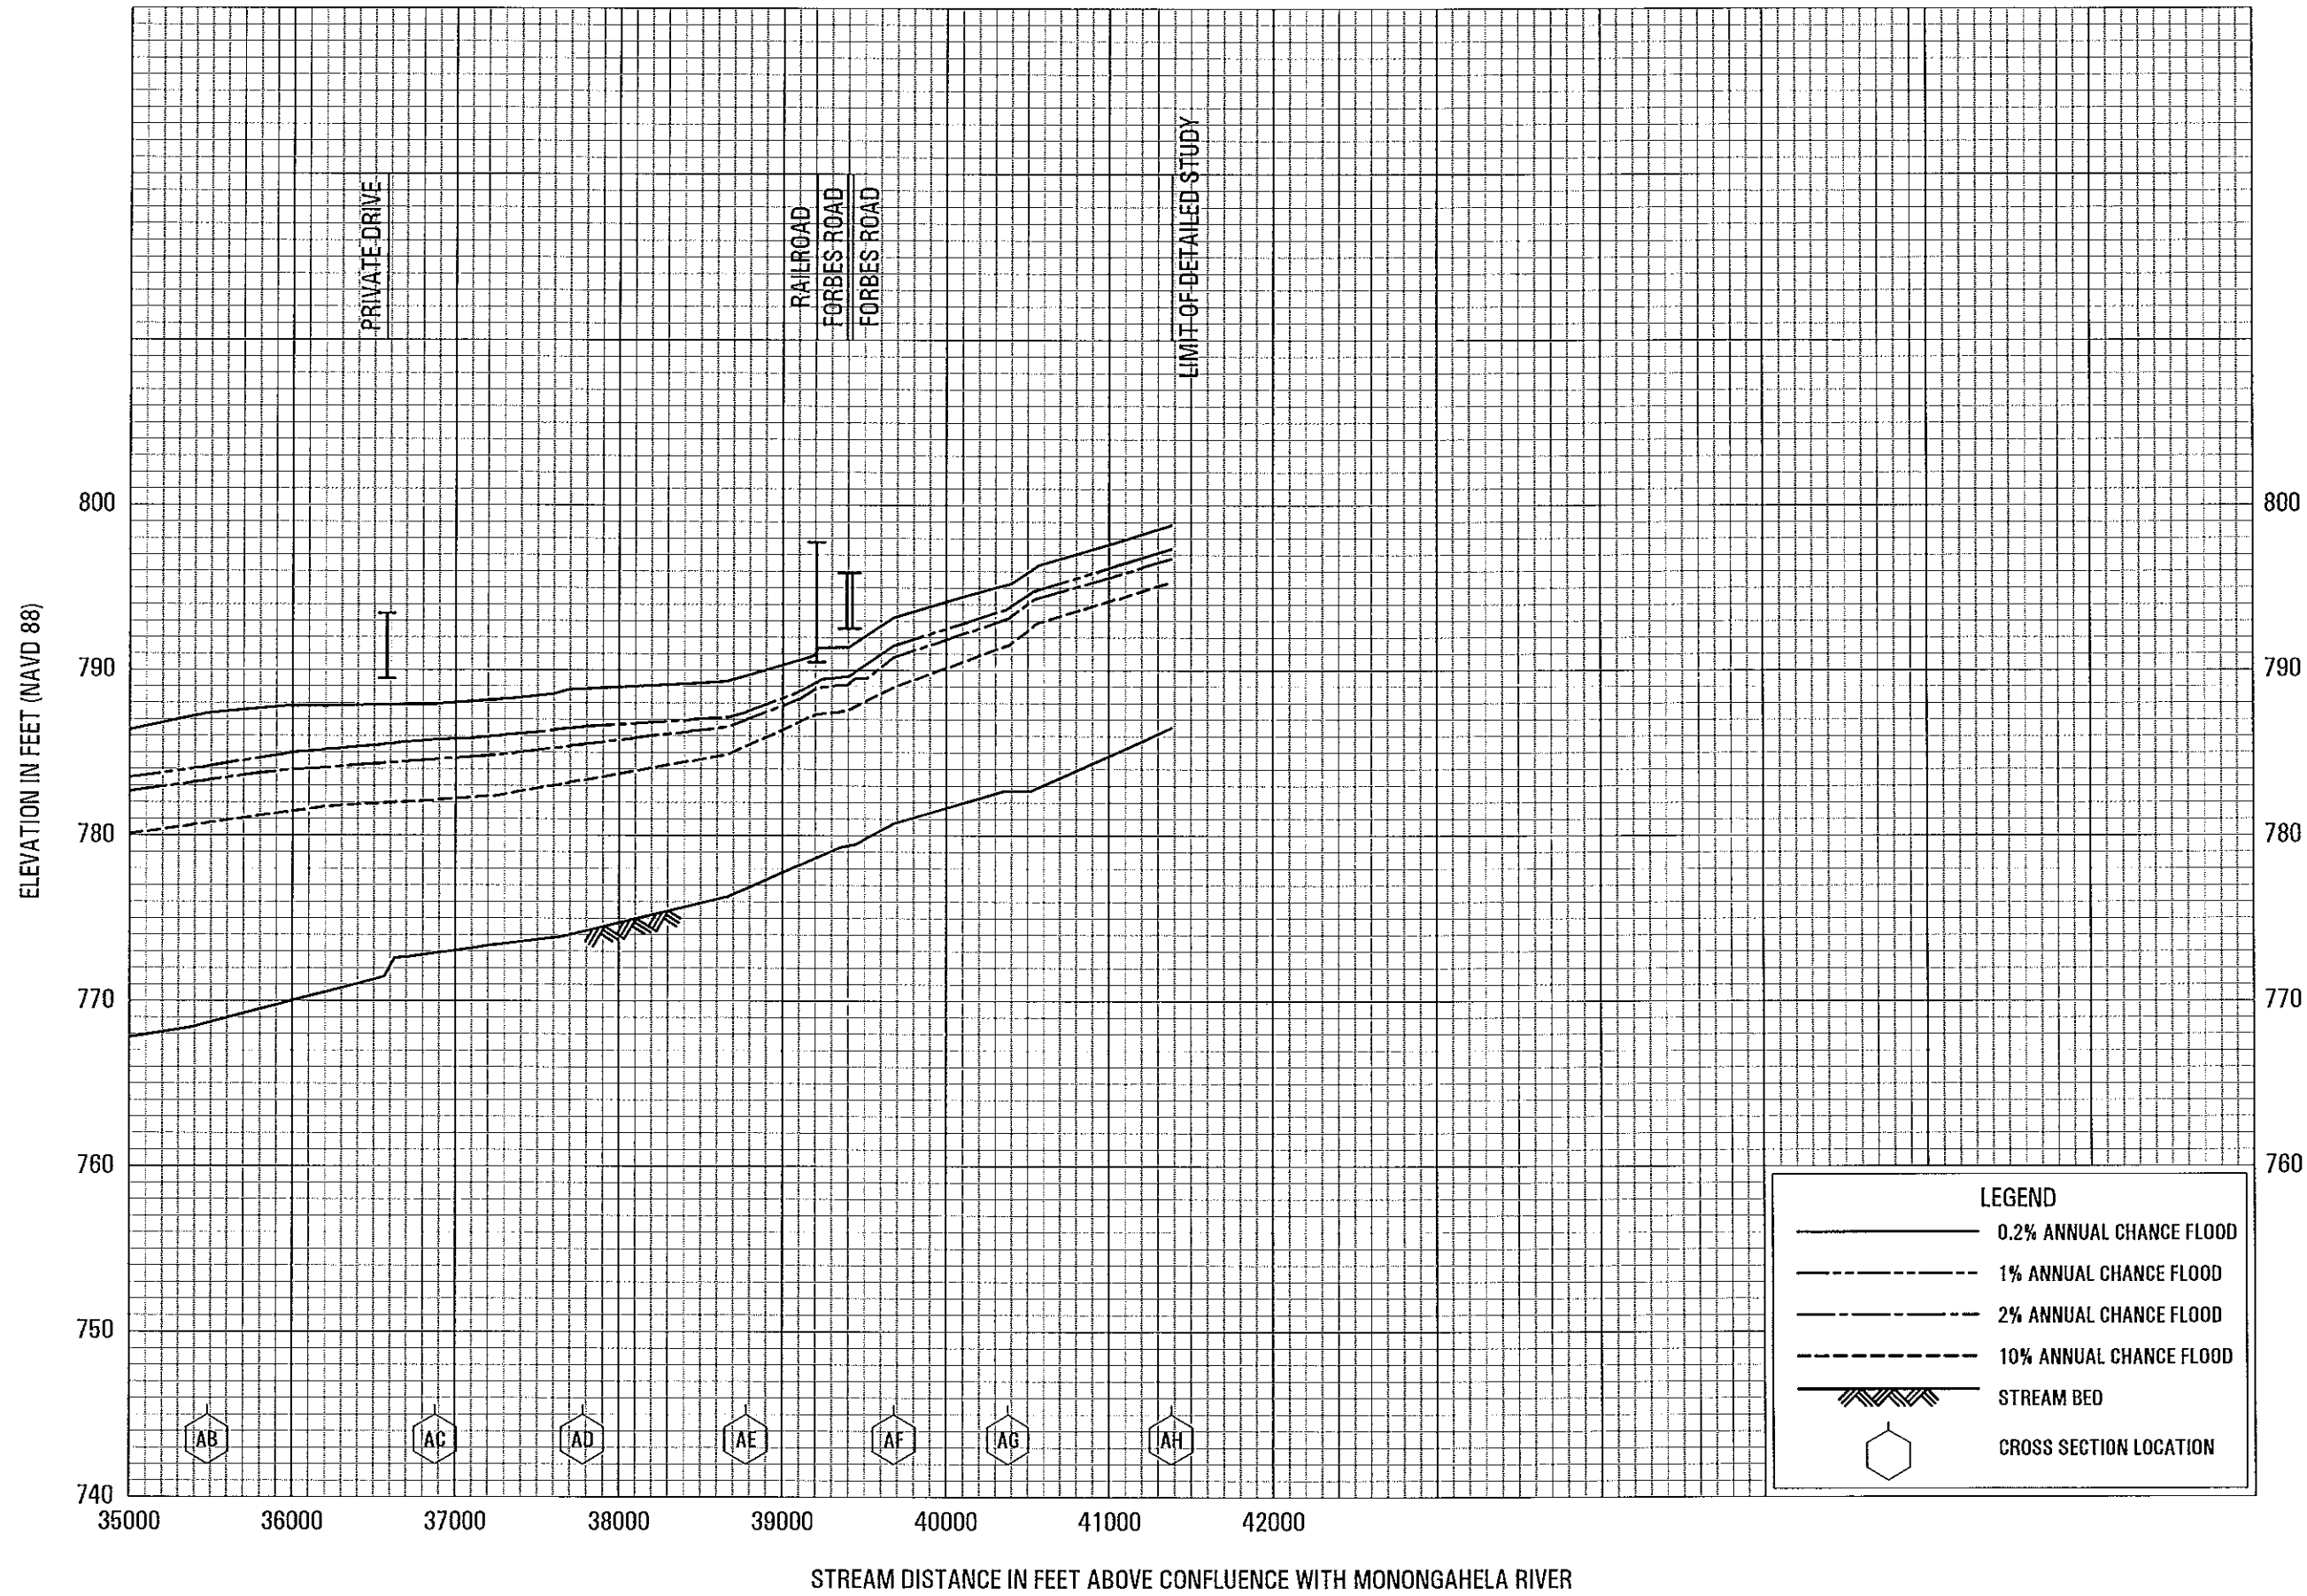

FLOOD PROFILES
TURTLE CREEK

FEDERAL EMERGENCY MANAGEMENT AGENCY
ALLEGHENY COUNTY, PA
ALL JURISDICTIONS