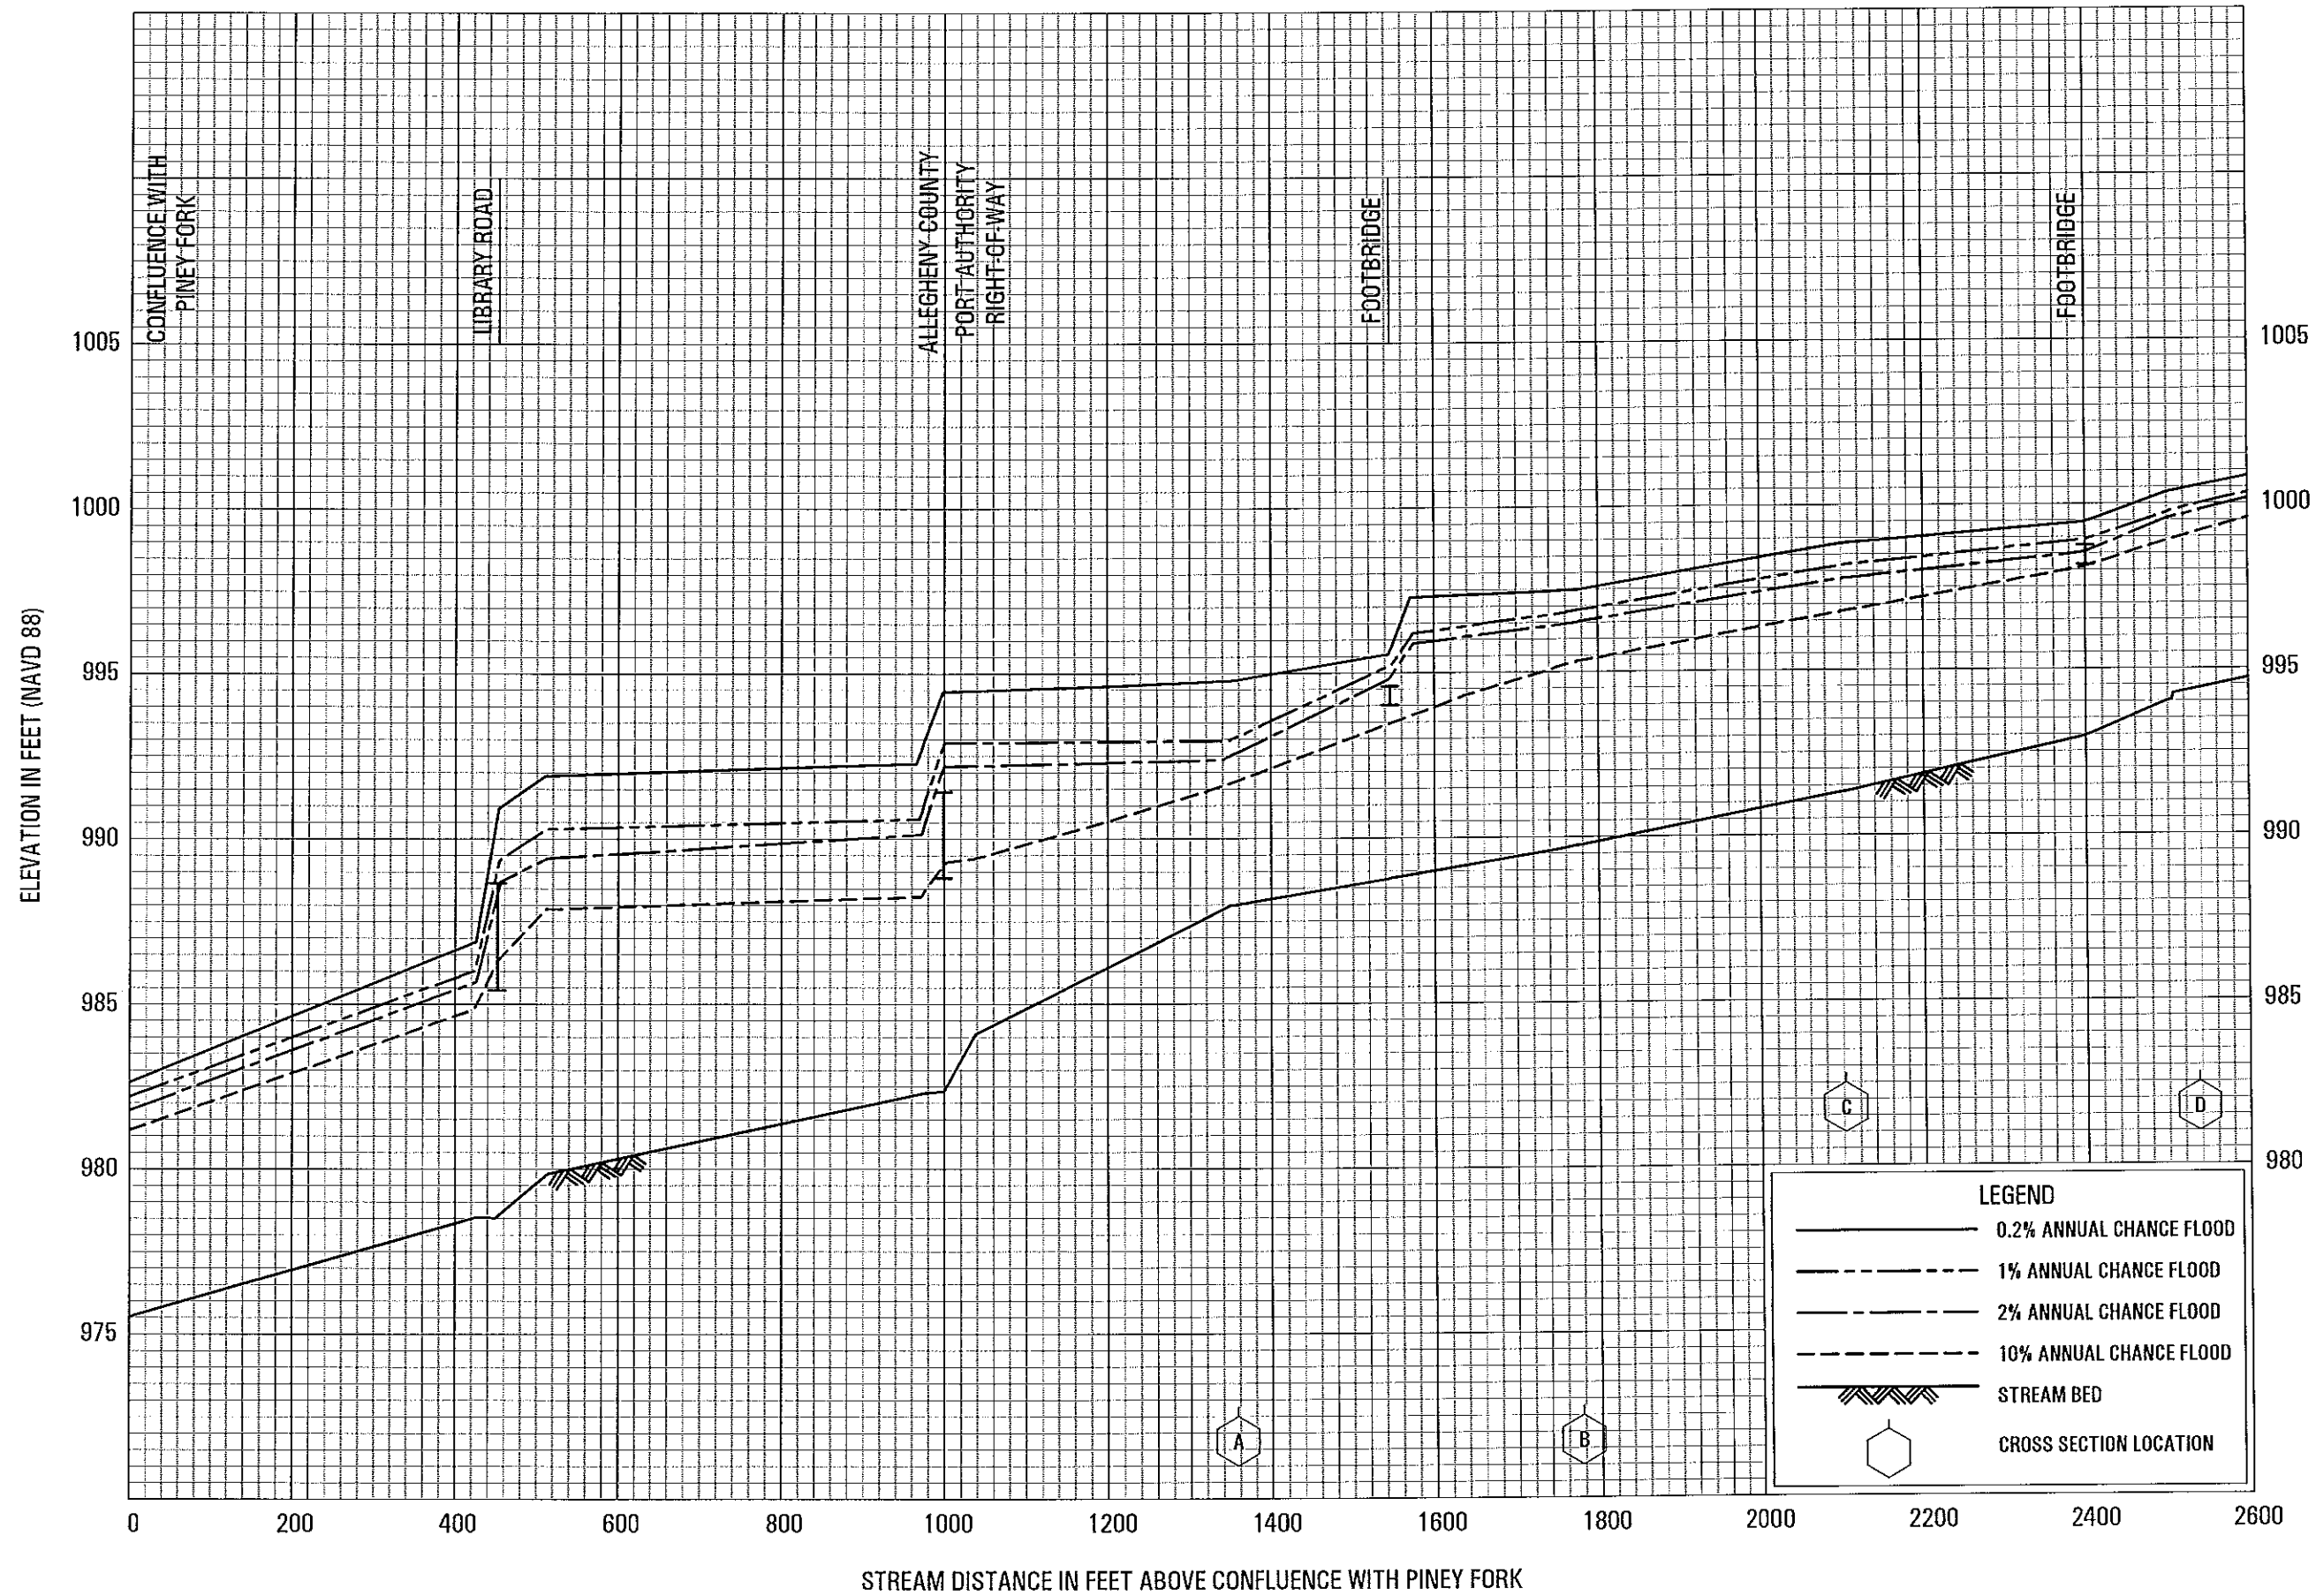

FLOOD PROFILES

TRIBUTARY 1 TO PINEY FORK

FEDERAL EMERGENCY MANAGEMENT AGENCY
ALLEGHENY COUNTY, PA
ALL JURISDICTIONS