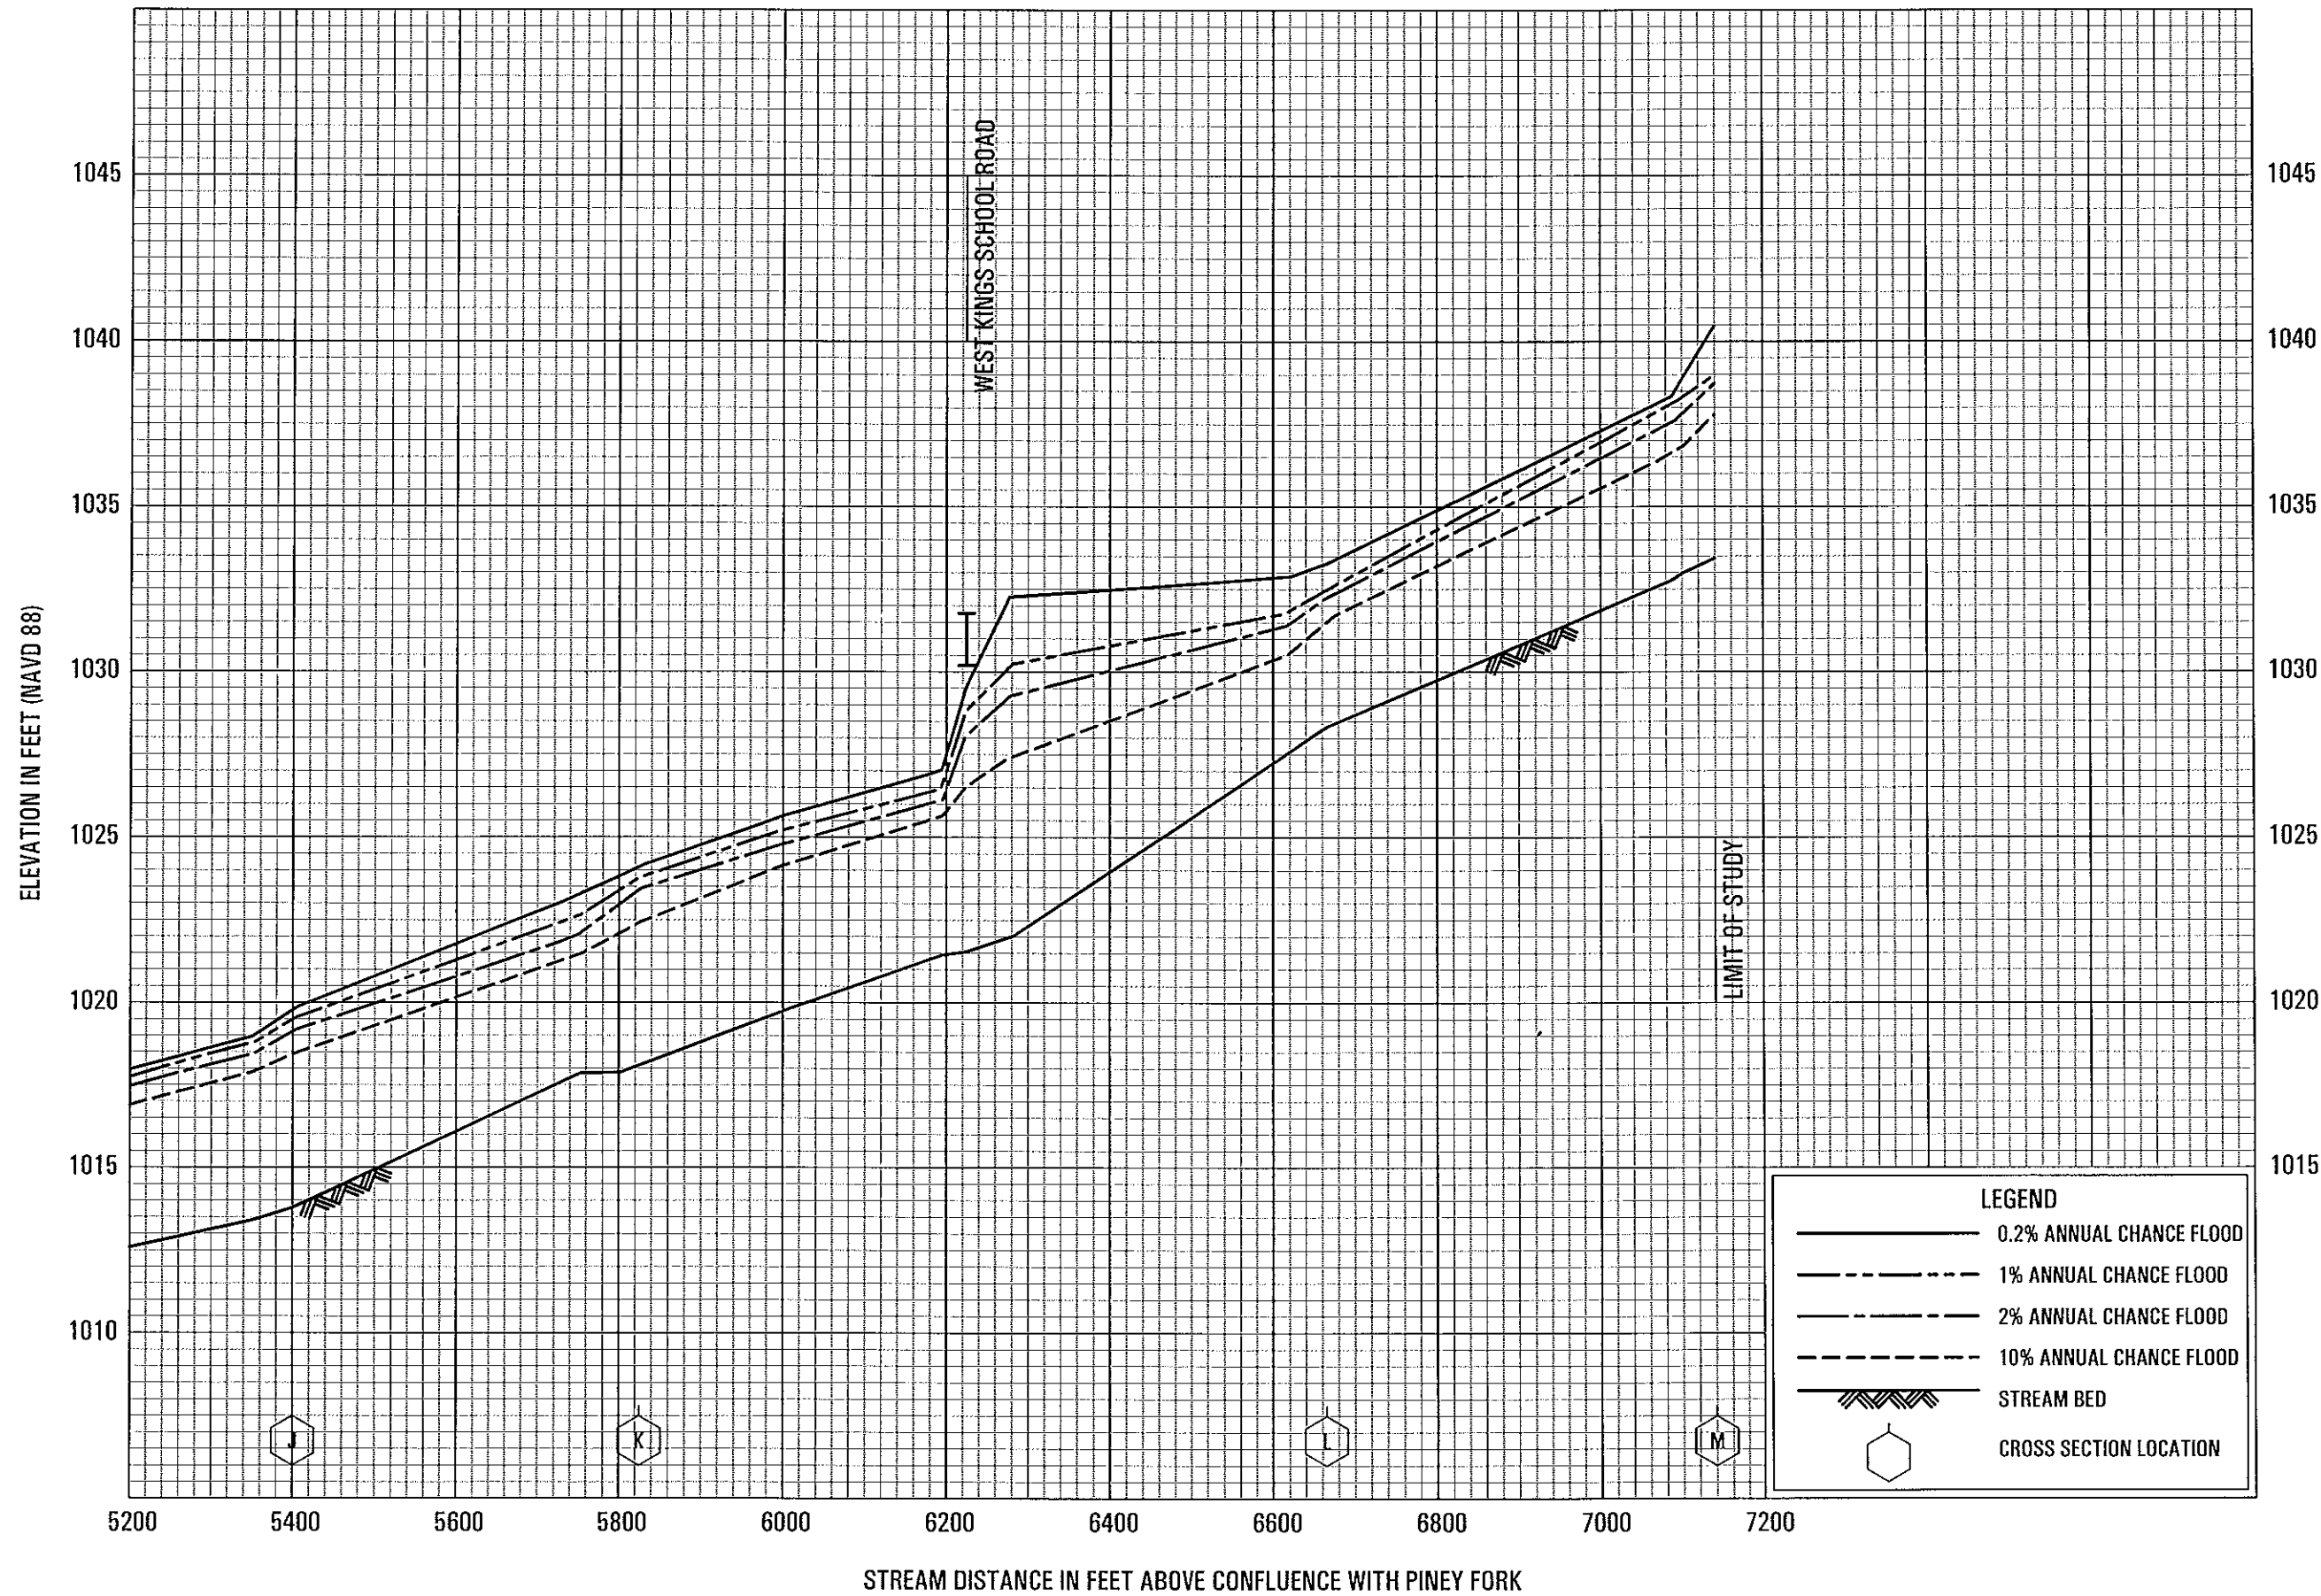

FLOOD PROFILES

TRIBUTARY 1 TO PINEY FORK

FEDERAL EMERGENCY MANAGEMENT AGENCY
ALLEGHENY COUNTY, PA
ALL JURISDICTIONS