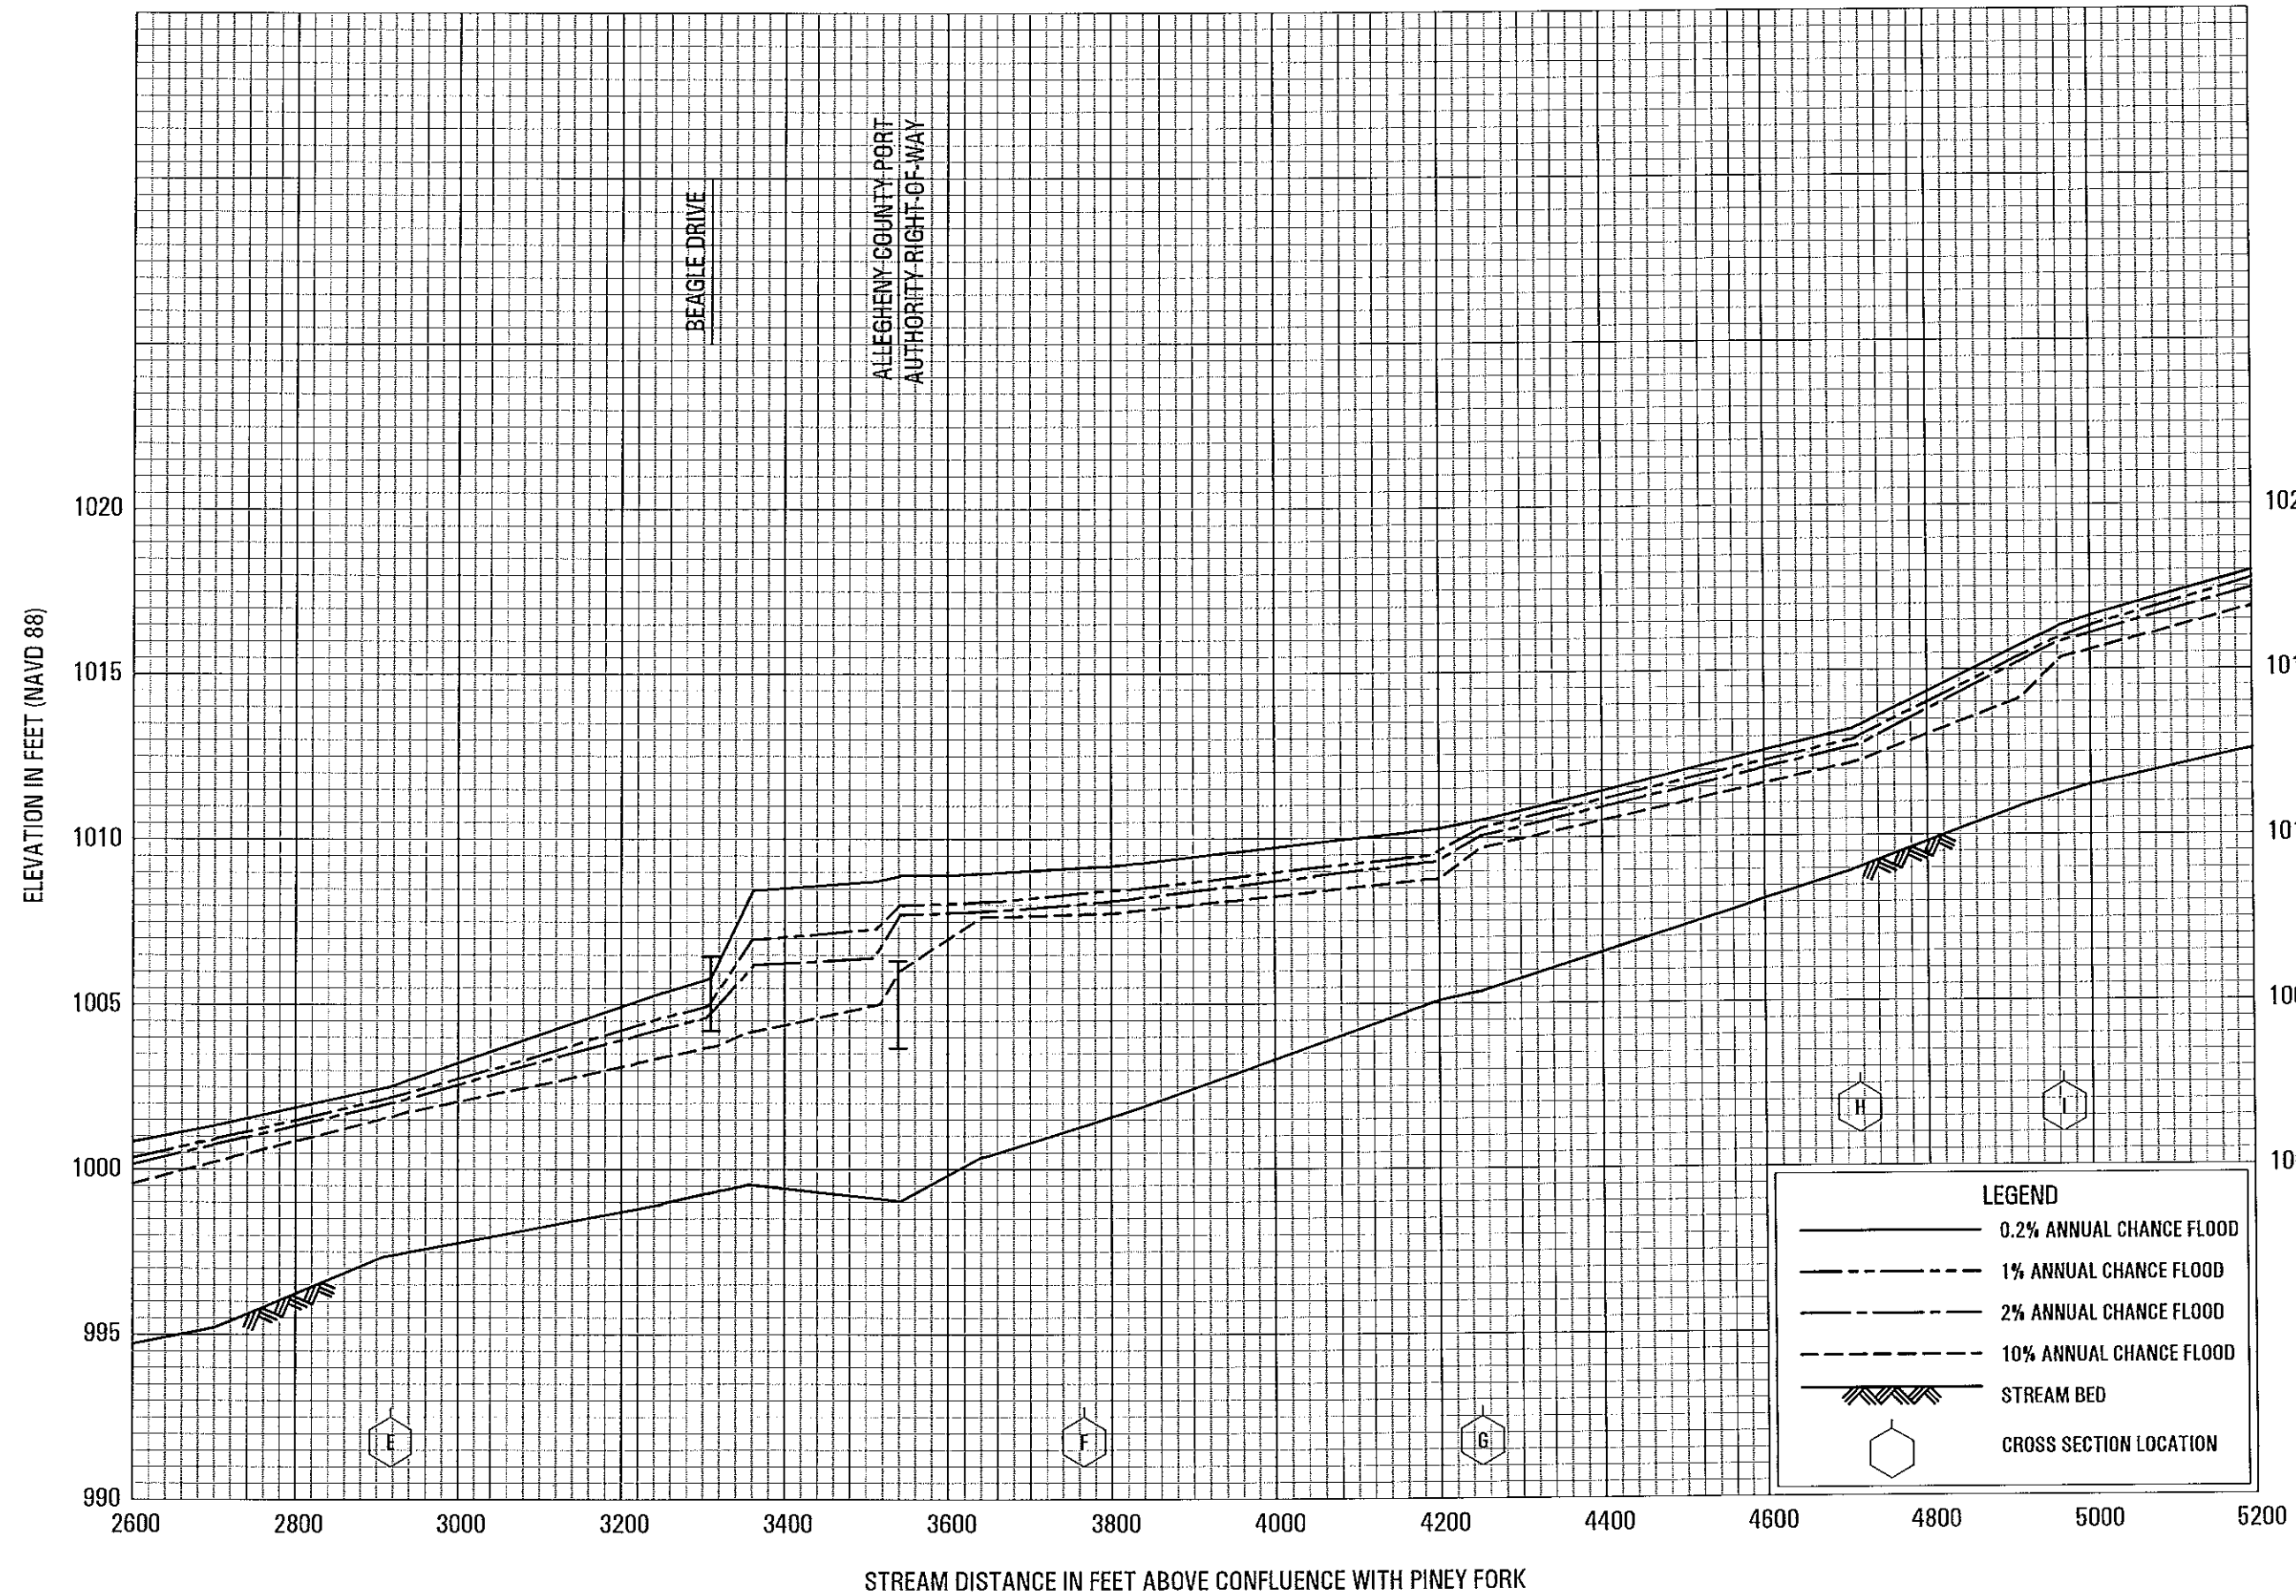

FLOOD PROFILES

TRIBUTARY 1 TO PINEY FORK

FEDERAL EMERGENCY MANAGEMENT AGENCY
ALLEGHENY COUNTY, PA
ALL JURISDICTIONS