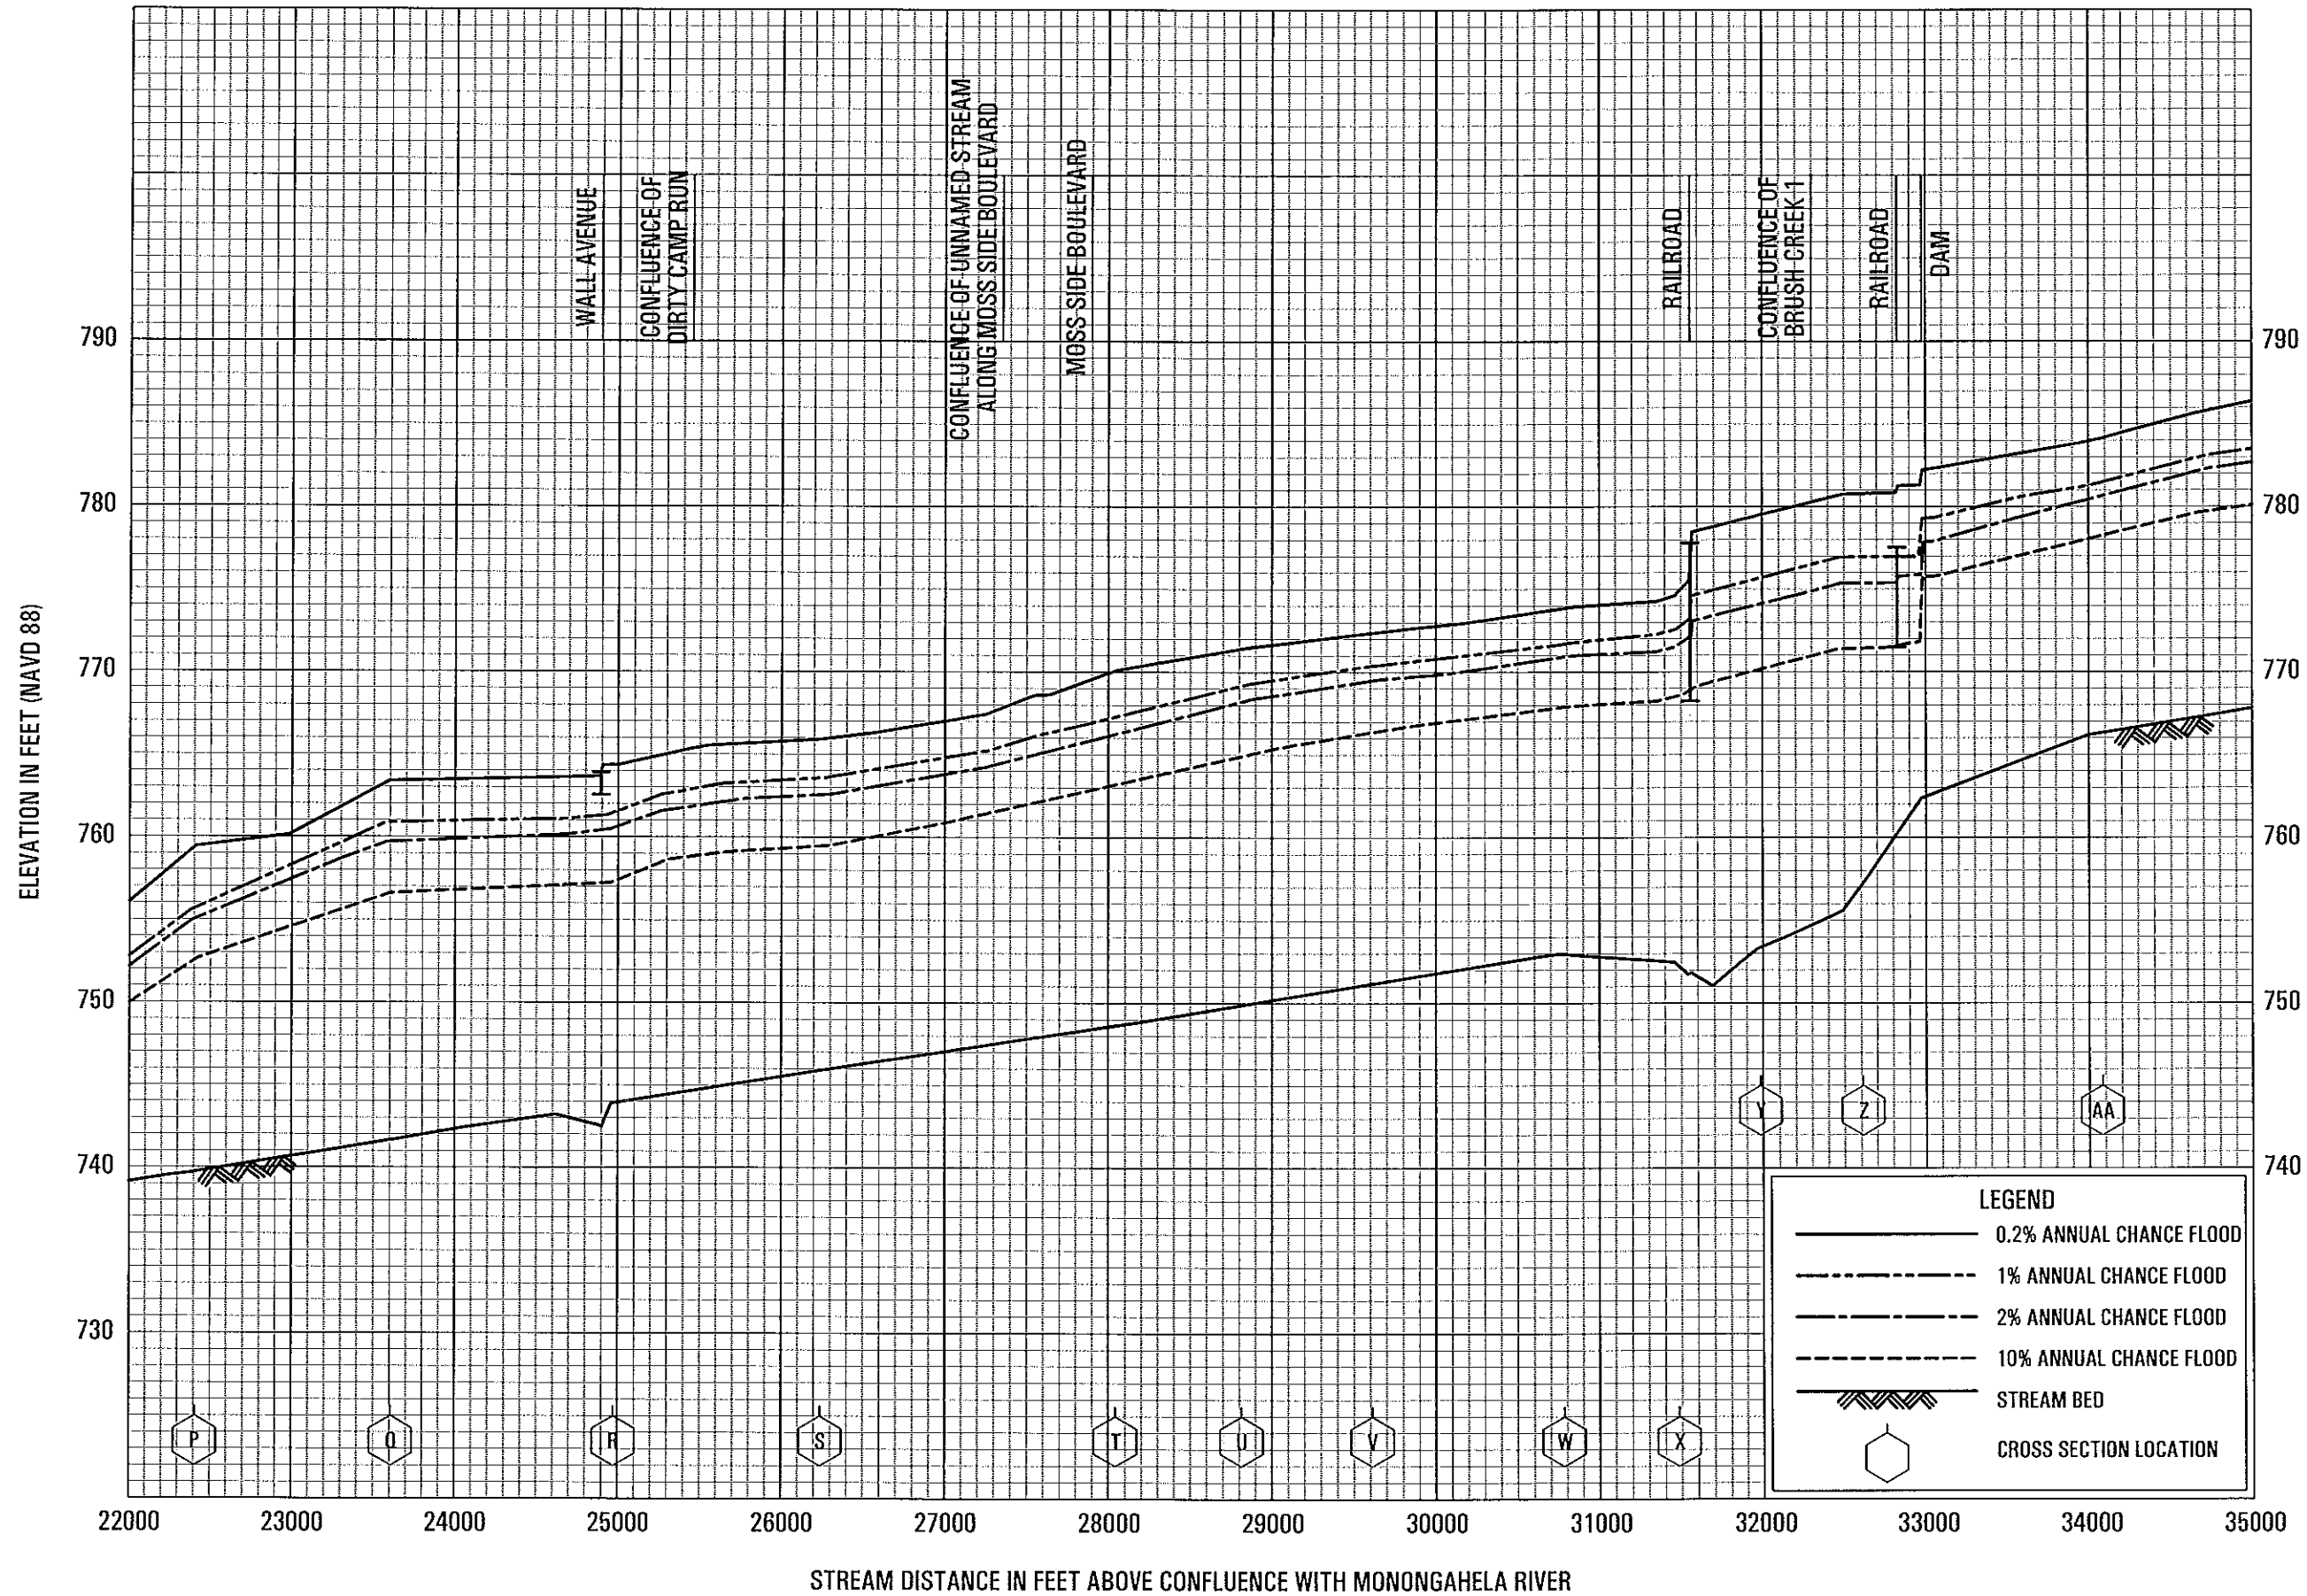

FLOOD PROFILES

TURTLE CREEK

**FEDERAL EMERGENCY MANAGEMENT AGENCY
ALLEGHENY COUNTY, PA
ALL JURISDICTIONS**