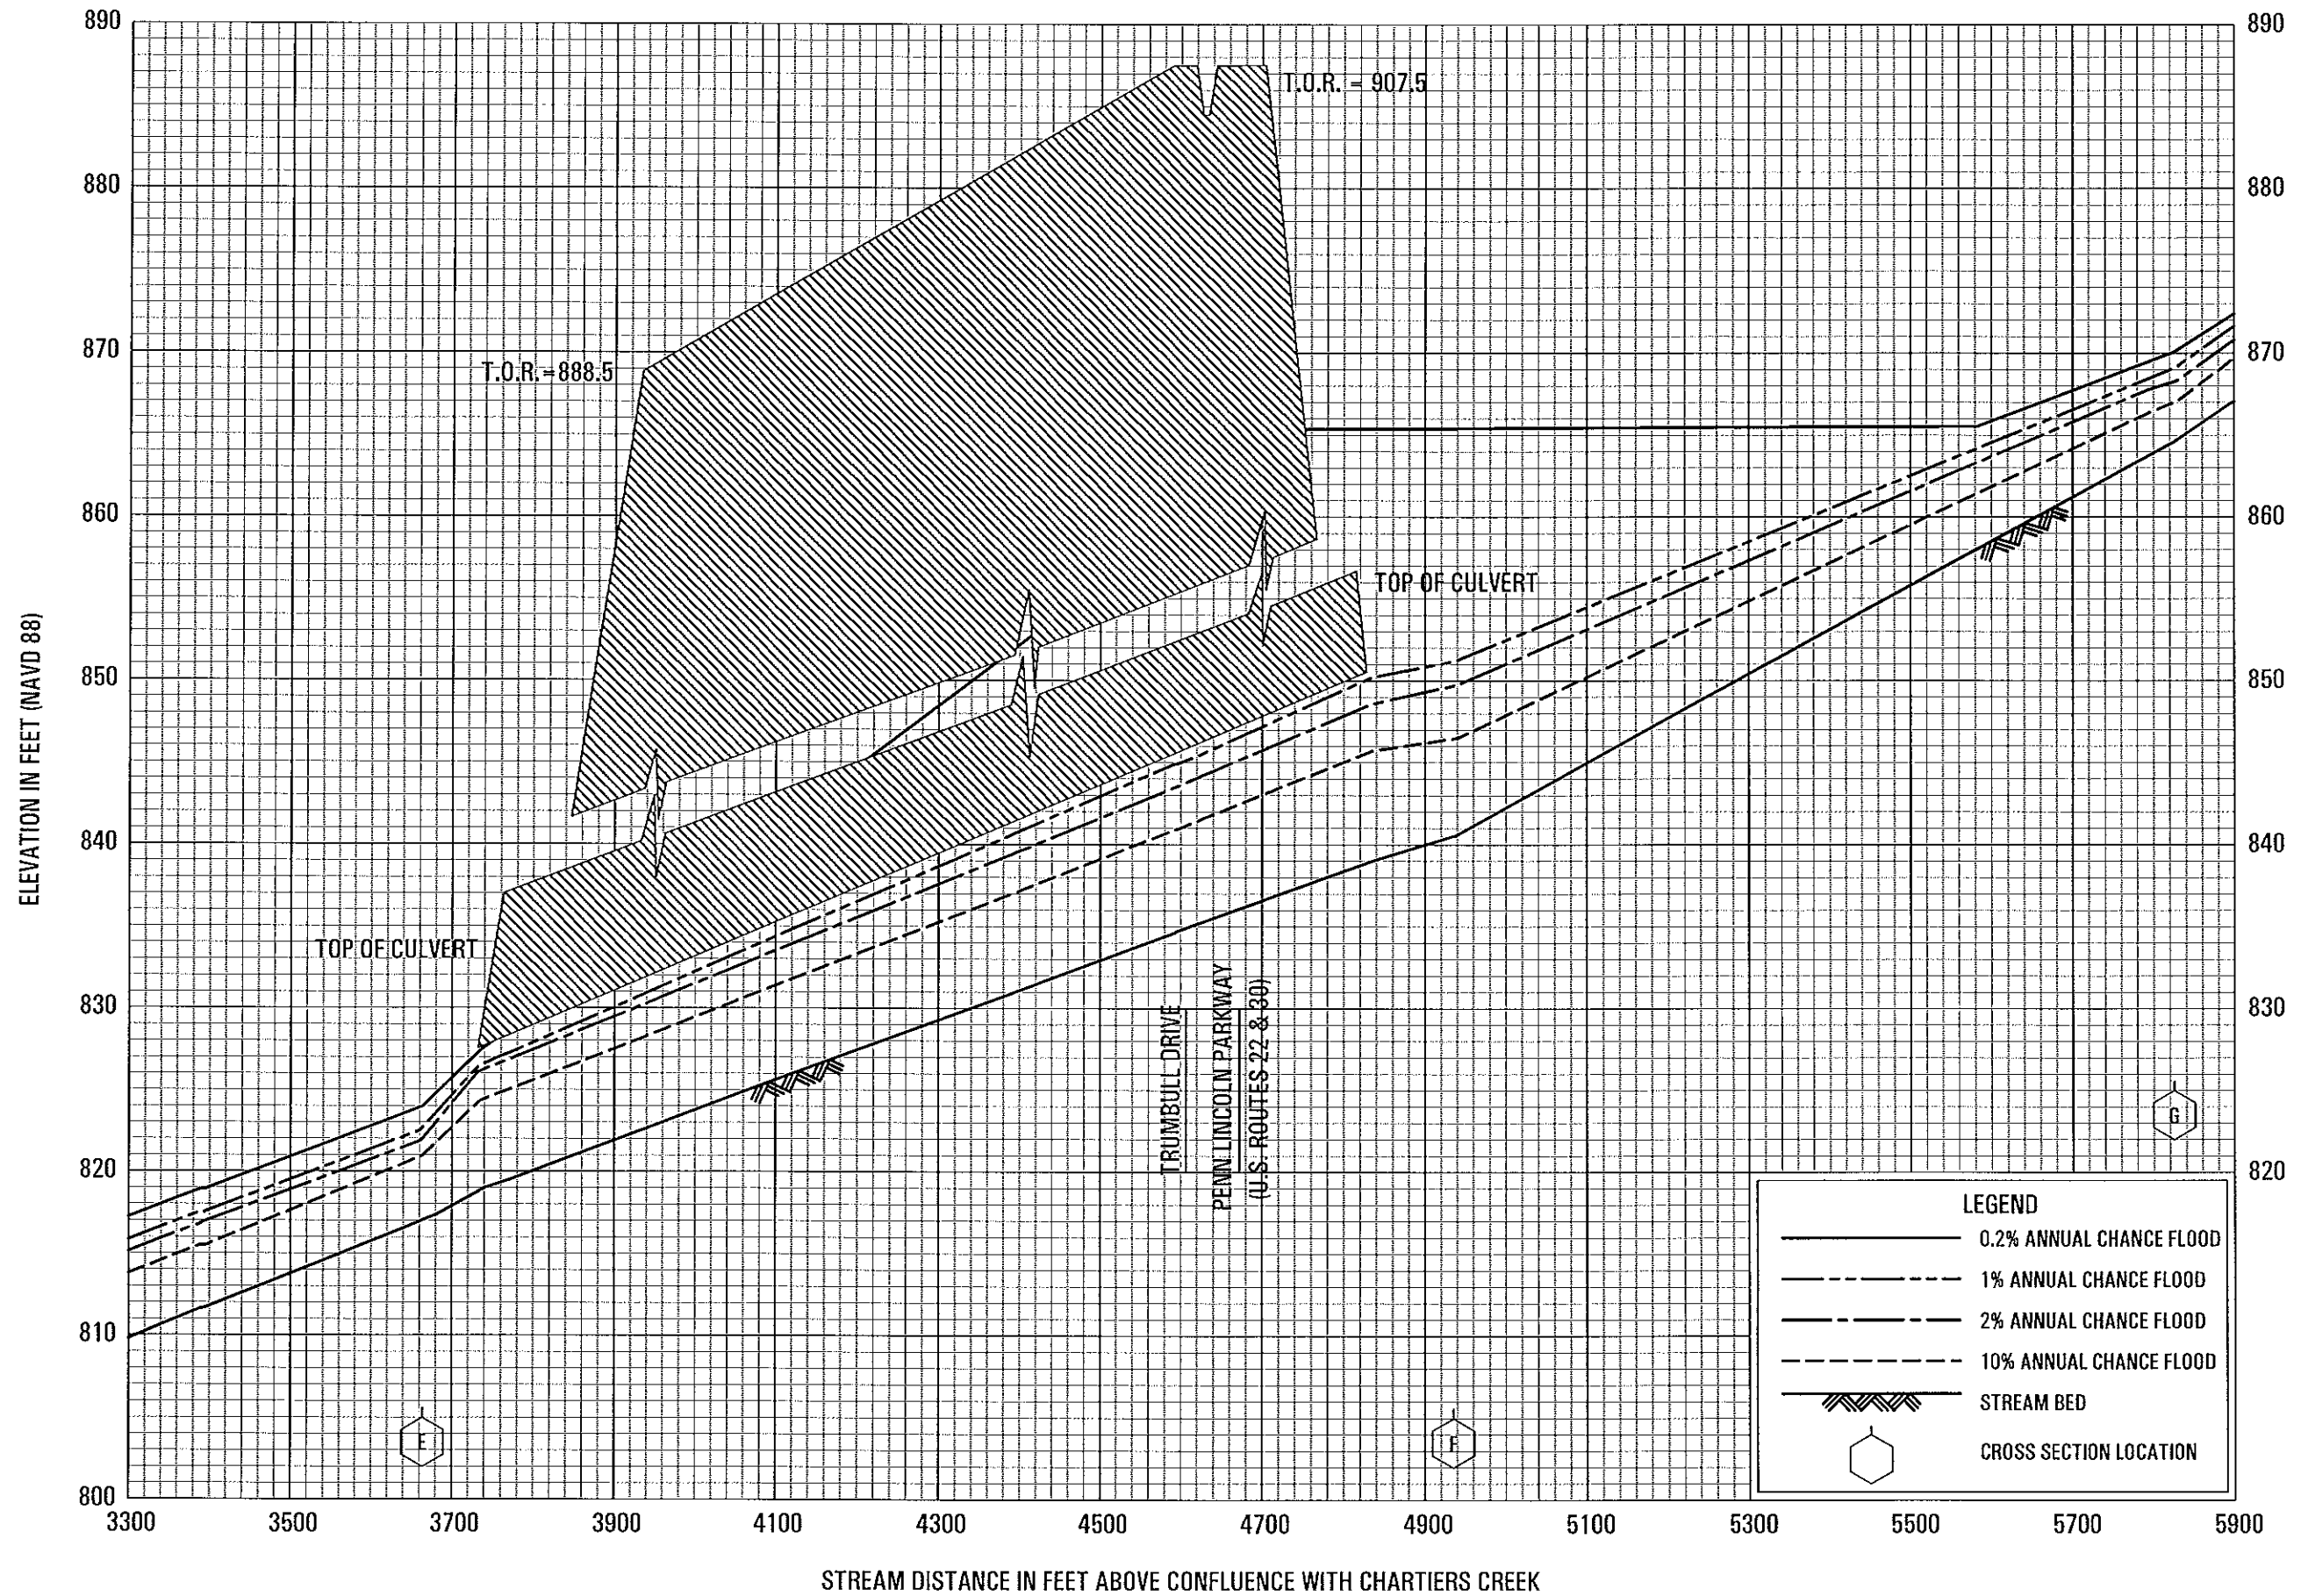

FLOOD PROFILES

WHISKEY RUN

FEDERAL EMERGENCY MANAGEMENT AGENCY

ALLEGHENY COUNTY, PA

ALL JURISDICTIONS