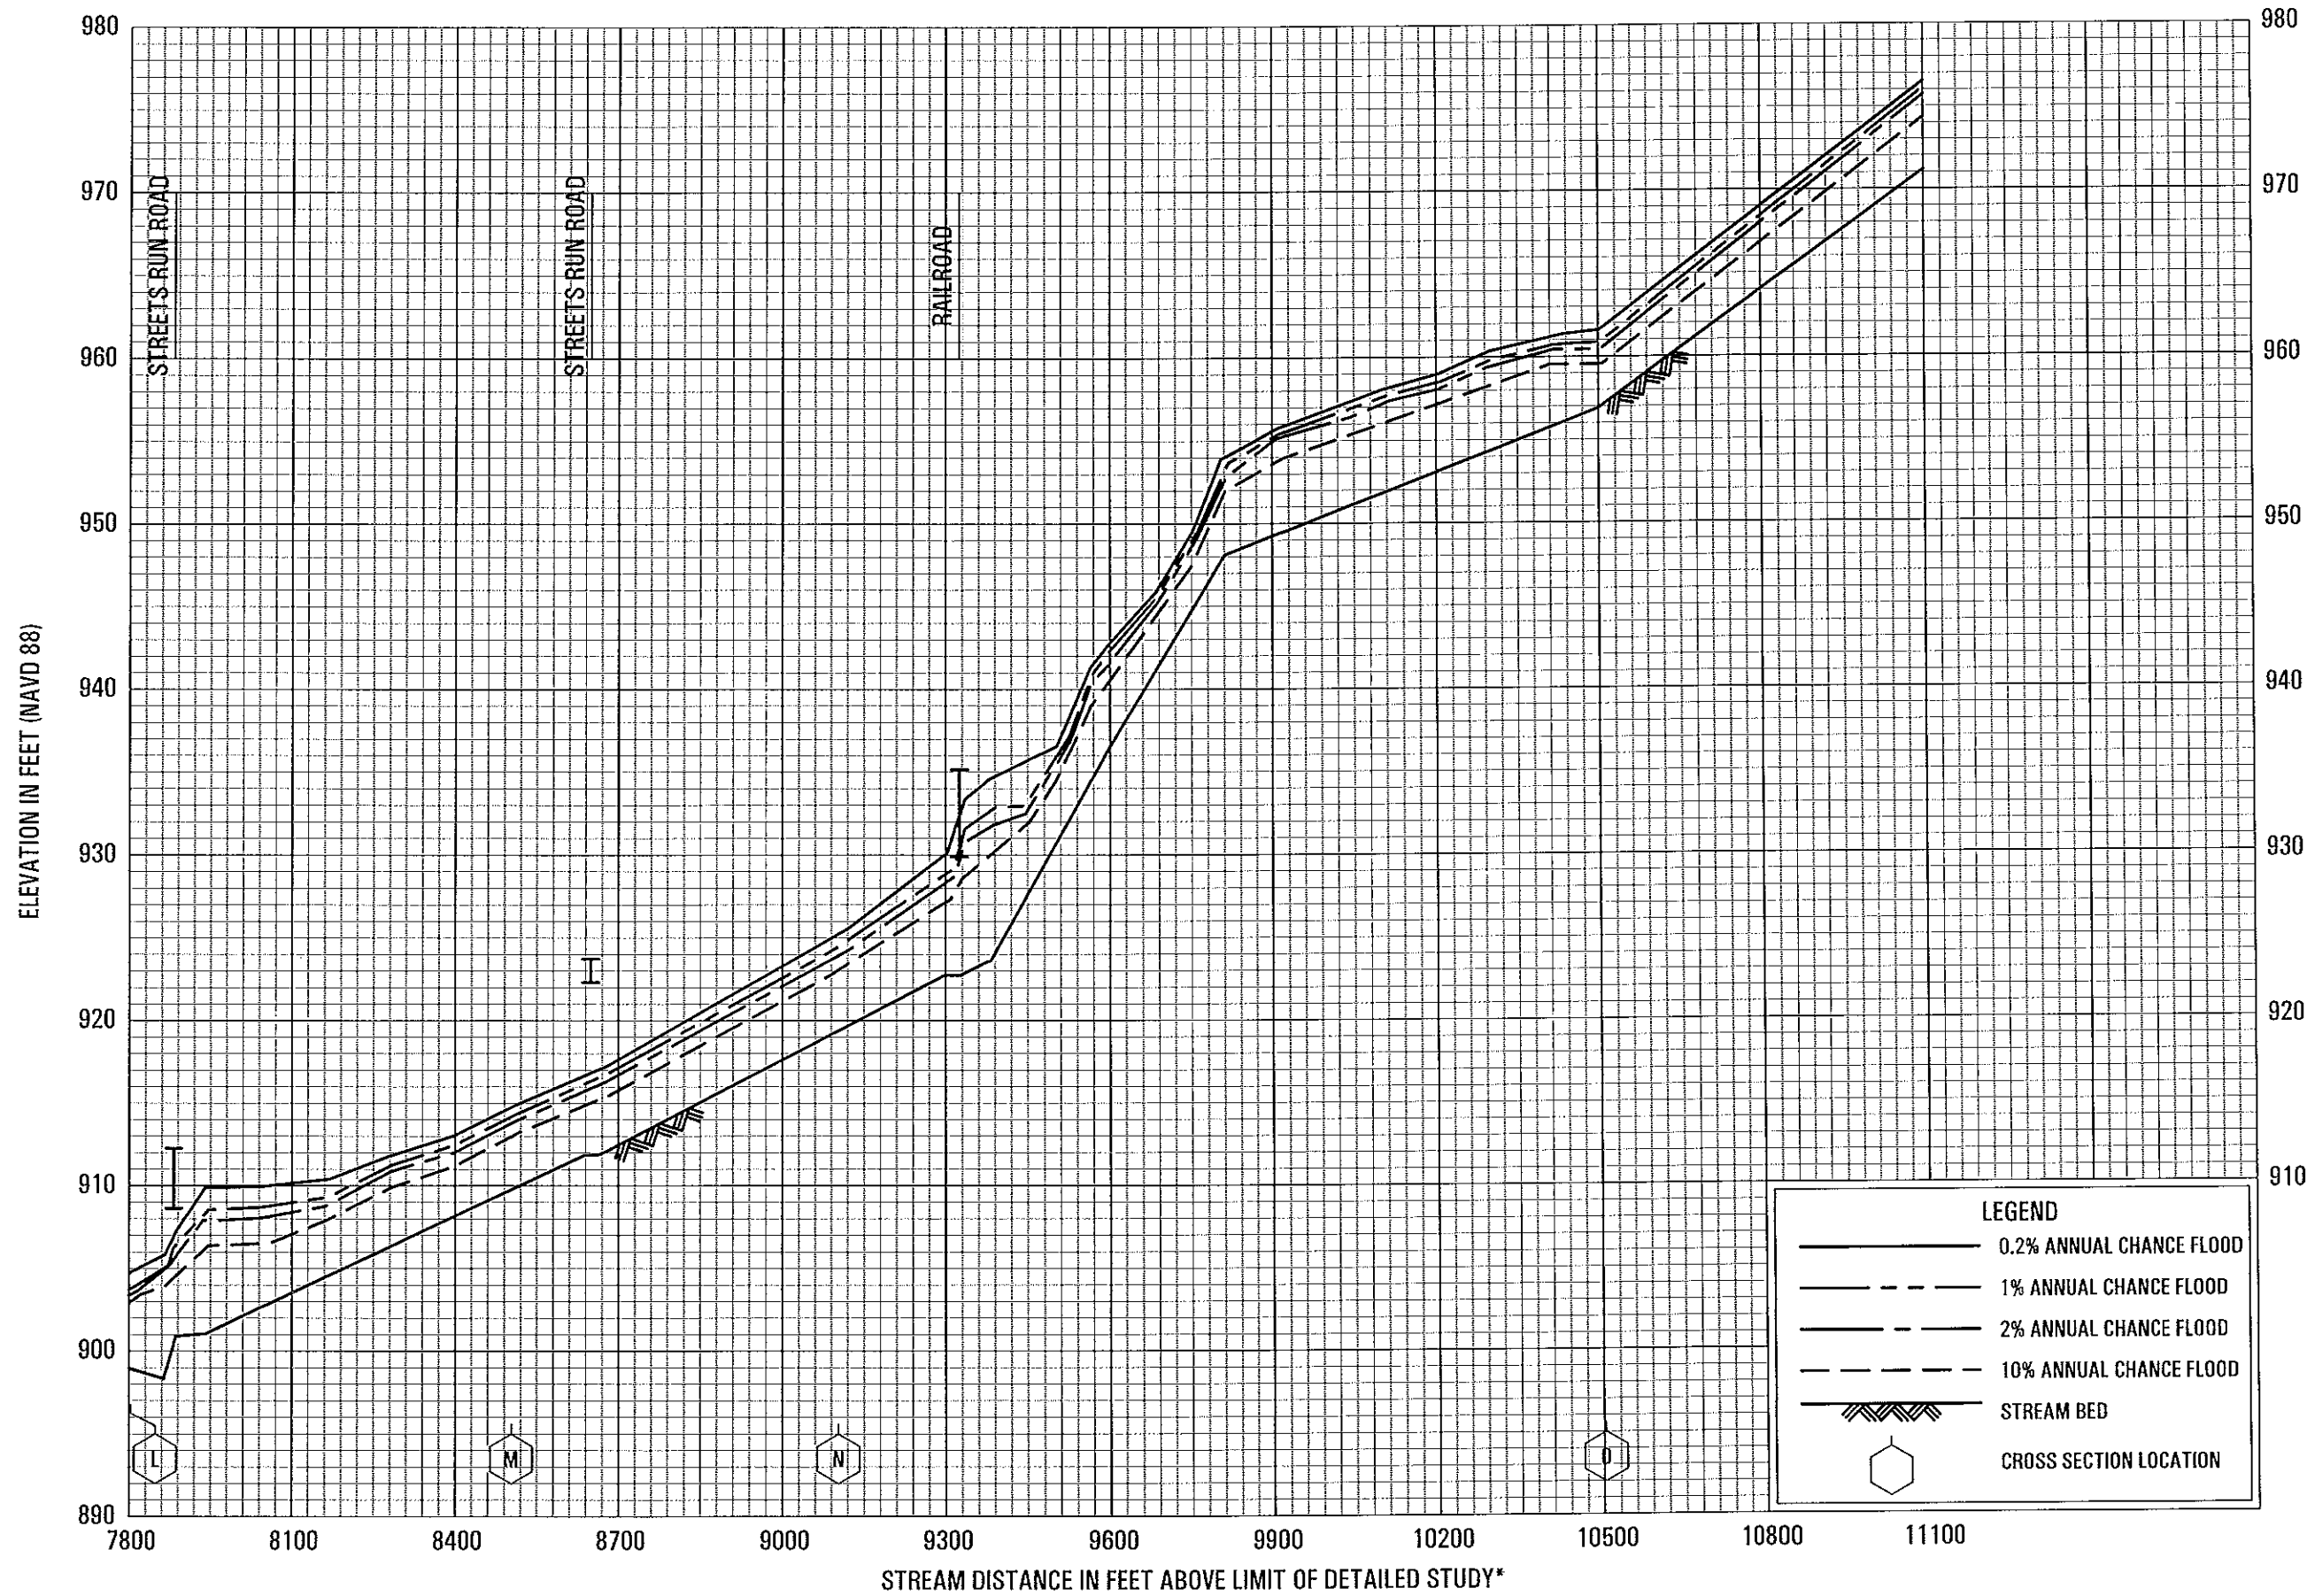

LEGEND	
	0.2% ANNUAL CHANCE FLOOD
	1% ANNUAL CHANCE FLOOD
	2% ANNUAL CHANCE FLOOD
	10% ANNUAL CHANCE FLOOD
	STREAM BED
	CROSS SECTION LOCATION

FLOOD PROFILES
SQUAW RUN TRIBUTARY NO. 4

FEDERAL EMERGENCY MANAGEMENT AGENCY
ALLEGHENY COUNTY, PA
ALL JURISDICTIONS

*LIMIT OF DETAILED STUDY IS LOCATED APPROXIMATELY 3170 FEET DOWNSTREAM OF STREETS RUN ROAD

FLOOD PROFILES

STREETS RUN

FEDERAL EMERGENCY MANAGEMENT AGENCY

ALLEGHENY COUNTY, PA

ALL JURISDICTIONS

*LIMIT OF DETAILED STUDY IS LOCATED APPROXIMATELY 3170 FEET DOWNSTREAM OF STREETS RUN ROAD

FLOOD PROFILES

STREETS RUN

FEDERAL EMERGENCY MANAGEMENT AGENCY

ALLEGHENY COUNTY, PA

ALL JURISDICTIONS

311P

FLOOD PROFILES

THOMPSON RUN