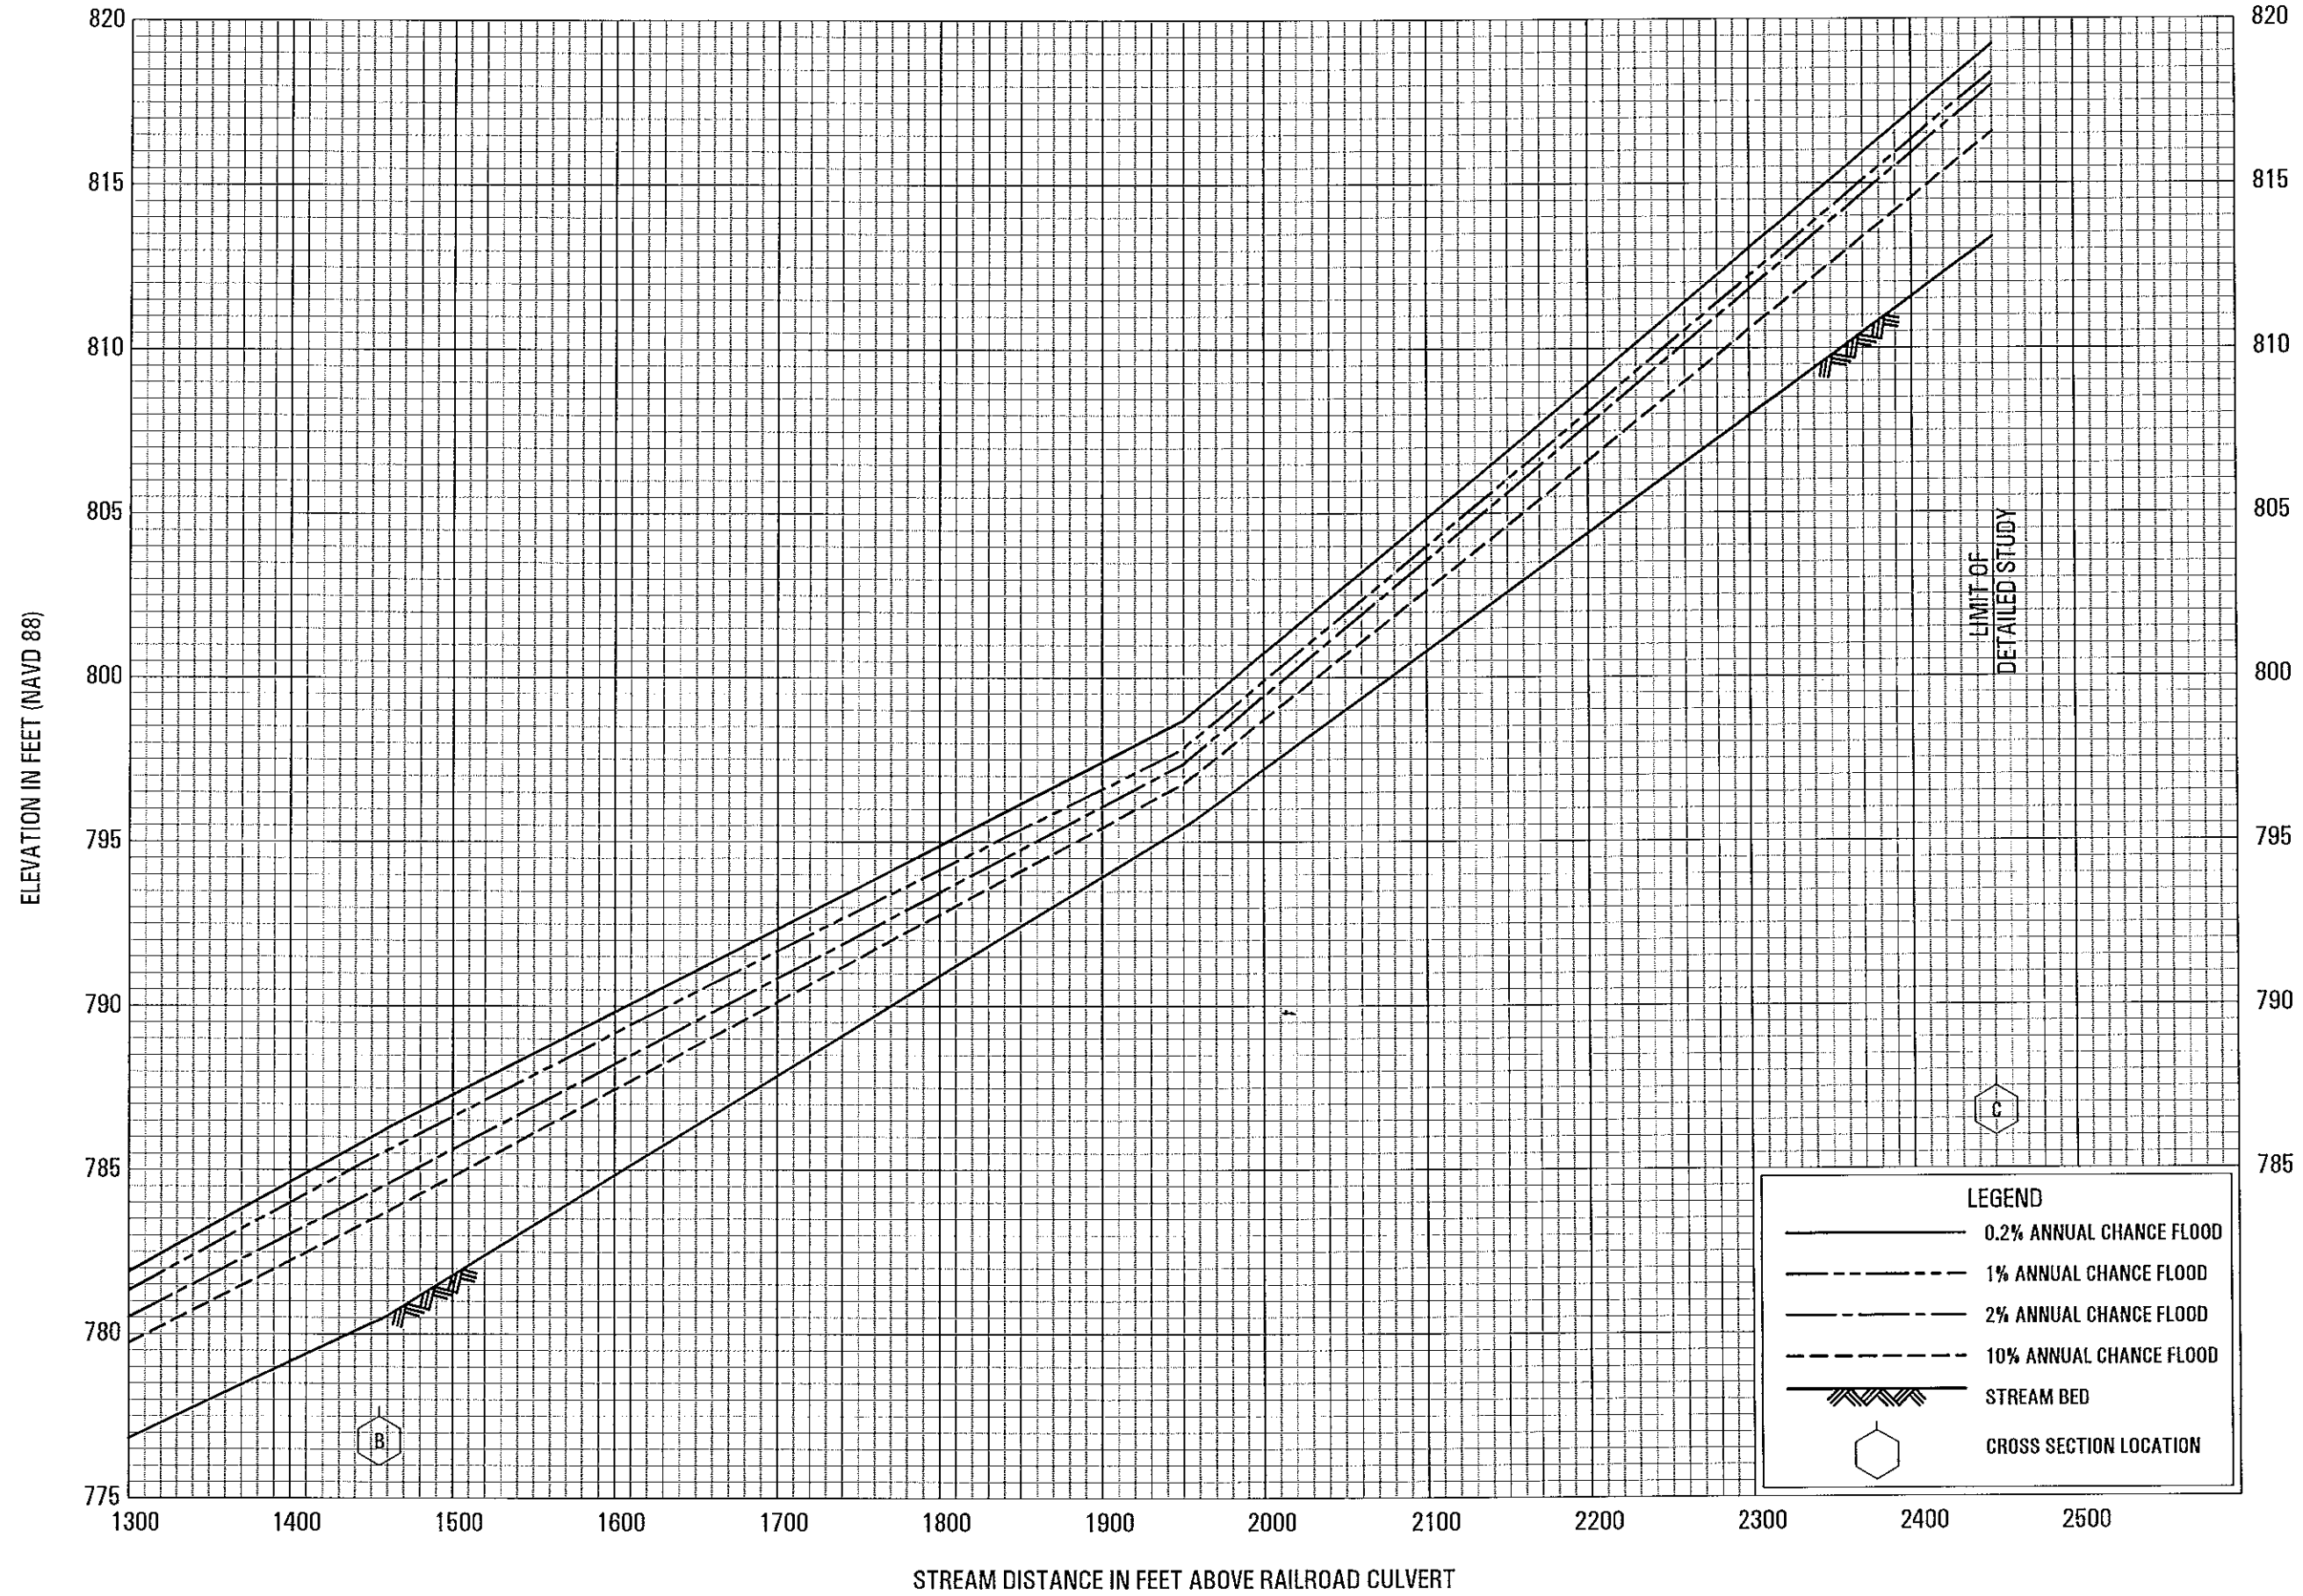

LEGEND	
	0.2% ANNUAL CHANCE FLOOD
	1% ANNUAL CHANCE FLOOD
	2% ANNUAL CHANCE FLOOD
	10% ANNUAL CHANCE FLOOD
	STREAM BED
	CROSS SECTION LOCATION

FLOOD PROFILES
TRIBUTARY A

FEDERAL EMERGENCY MANAGEMENT AGENCY
ALLEGHENY COUNTY, PA
ALL JURISDICTIONS

321P