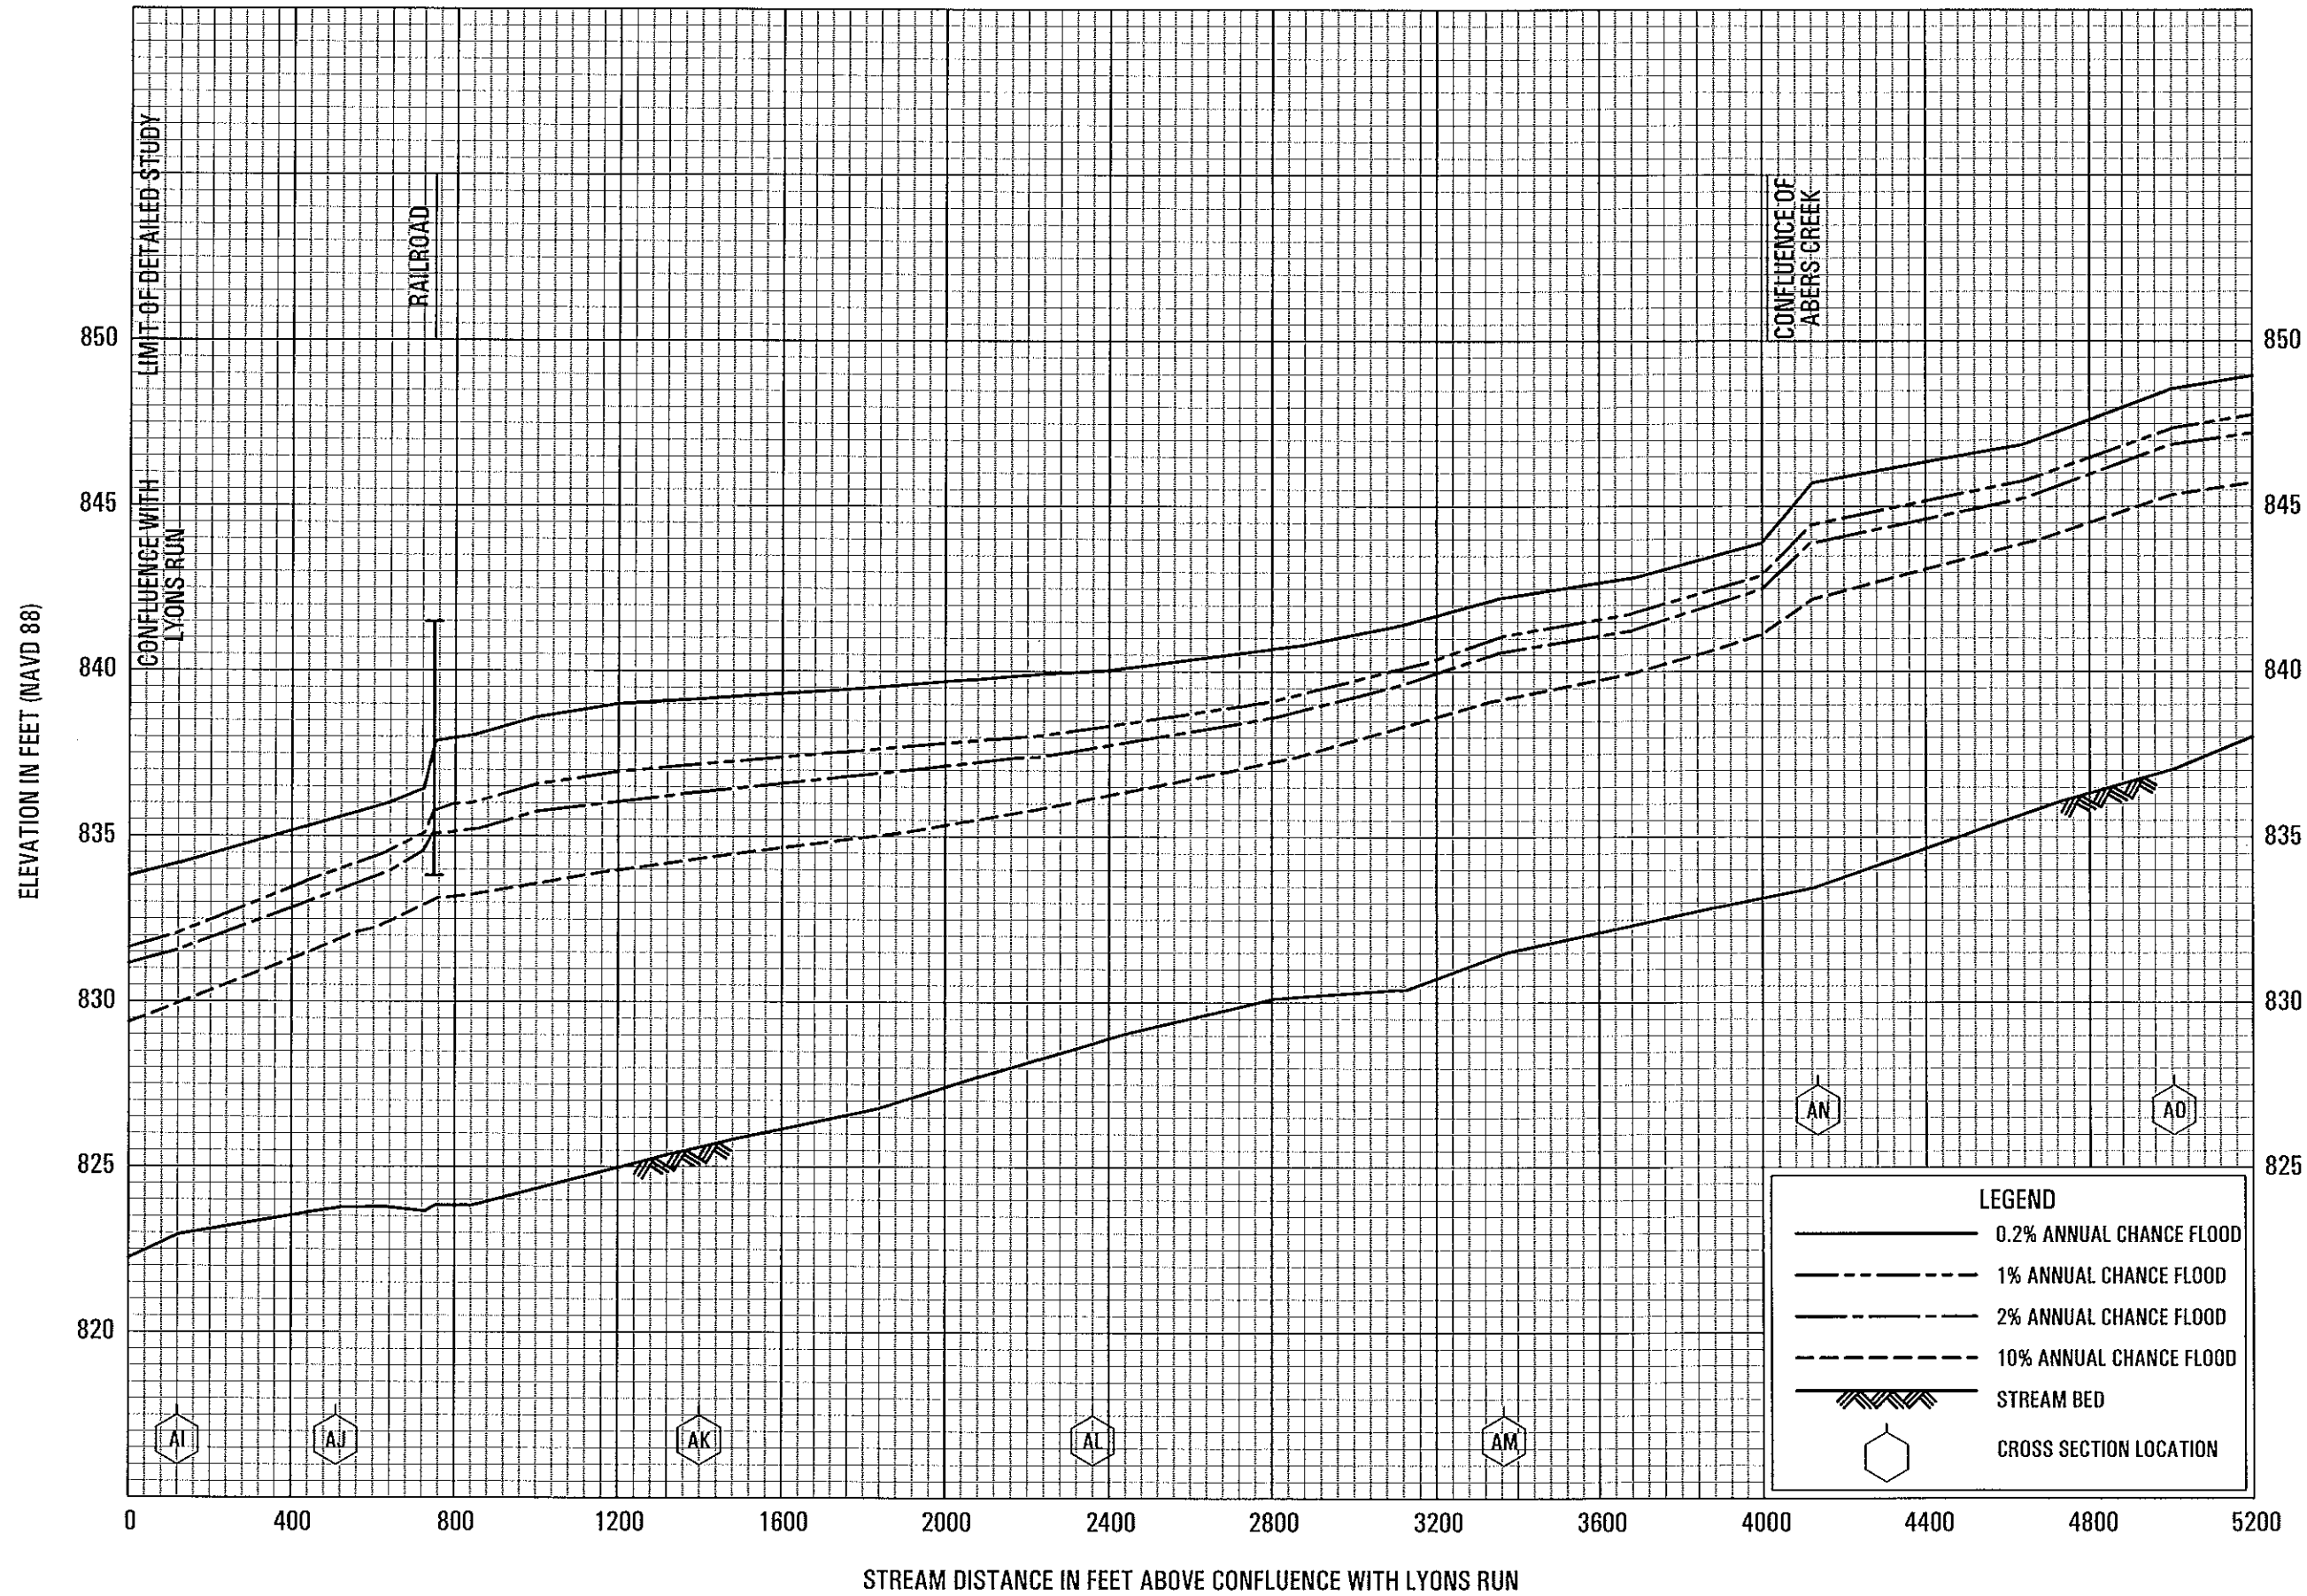

FLOOD PROFILES
TURTLE CREEK

FEDERAL EMERGENCY MANAGEMENT AGENCY
ALLEGHENY COUNTY, PA
ALL JURISDICTIONS